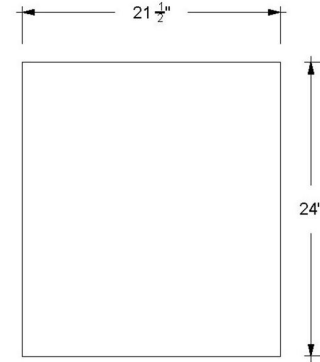

VANDERLOC

42" Single Bath Right Floating Vanity

Gilded

GLR7-42-F24

Technical Information

All product dimensions are nominal.

- Installation: Bath Vanity
- Number of doors: 2
- Number of drawers: 2

Notes

Install this product according to the installation instructions.