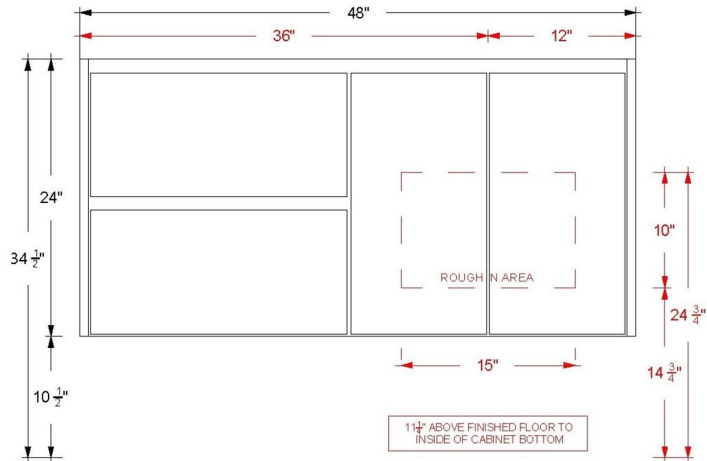

VANDERLOC

48" Single Bath Right Floating Vanity

Gilded

GLR7-48-F24

Technical Information

All product dimensions are nominal.

- Installation: Bath Vanity
- Number of doors: 2
- Number of drawers: 2

Notes

Install this product according to the installation instructions.

Vanderloc® reserves the right to make revisions without notice to product specifications. For the most current Specification Sheet, go to www.vanderloc.com