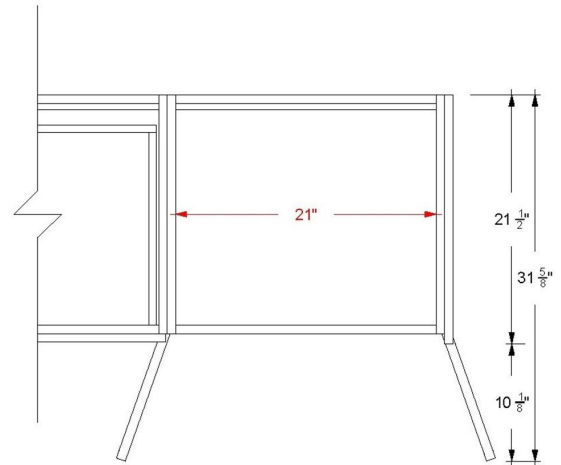

VANDERLOC

48" Single Bath Right Floating Vanity

Gilded

GLR7-48-F24

Technical Information

All product dimensions are nominal.

- Installation: Bath Vanity
- Number of doors: 2
- Number of drawers: 2

Notes

Install this product according to the installation instructions.

Vanderloc® reserves the right to make revisions without notice to product specifications. For the most current Specification Sheet, go to www.vanderloc.com