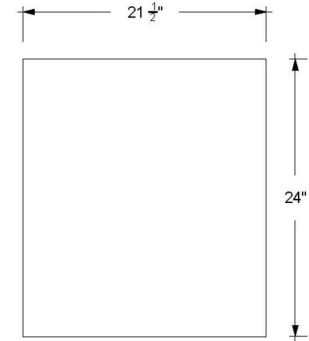

VANDERLOC

48" Single Bath Right Floating Vanity

Gilded

GLR7-48-F24

Technical Information

All product dimensions are nominal.

- Installation: Bath Vanity
- Number of doors: 2
- Number of drawers: 2

Notes

Install this product according to the installation instructions.

Vanderloc® reserves the right to make revisions without notice to product specifications. For the most current Specification Sheet, go to www.vanderloc.com