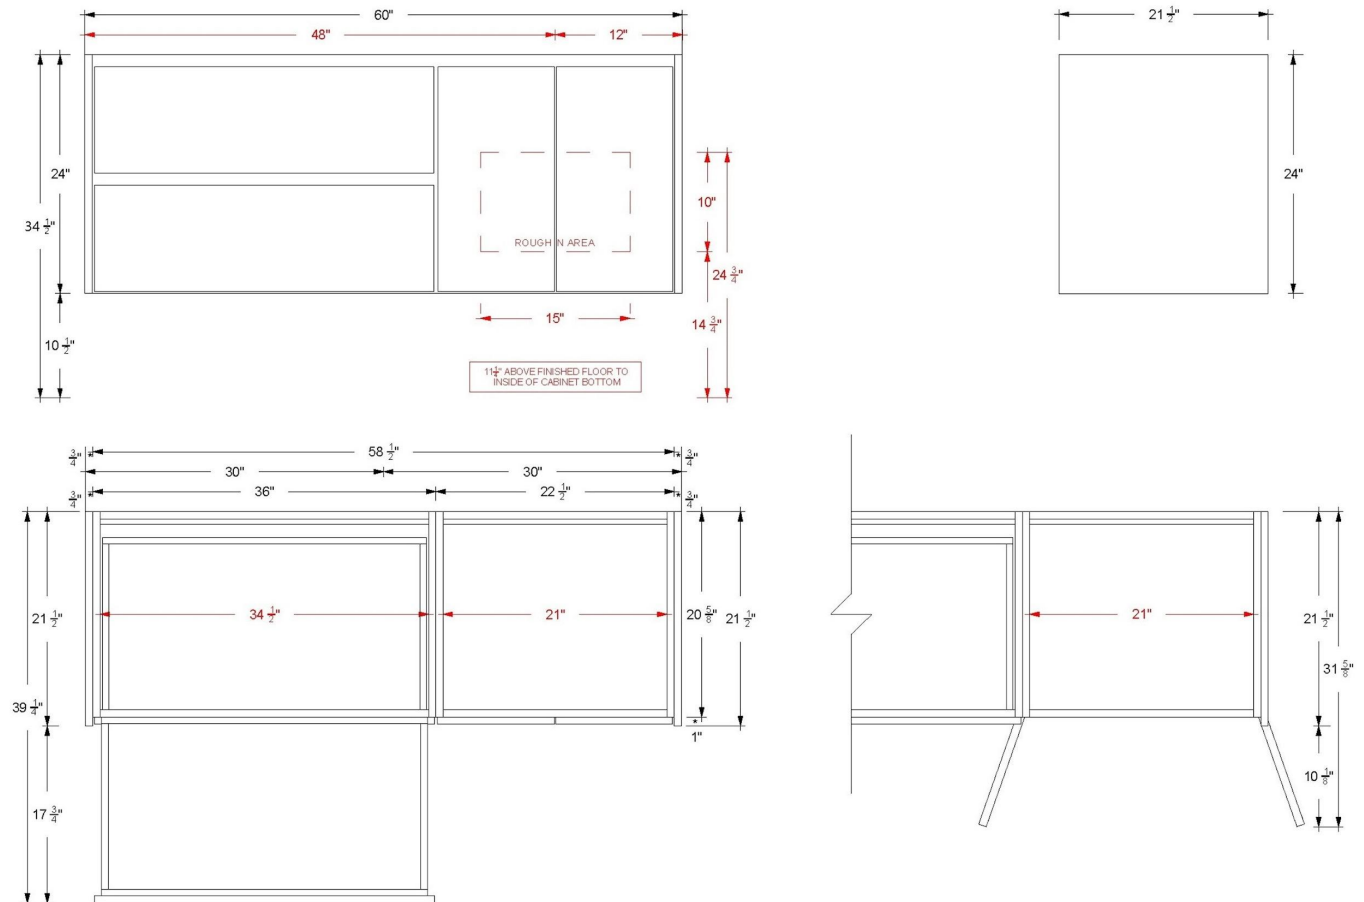

VANDERLOC

60" Single Bath Right Floating Vanity

Gilded

GLR7-60-F24

Technical Information

All product dimensions are nominal.

- Installation: Bath Vanity
- Number of doors: 2
- Number of drawers: 2

Notes

Install this product according to the installation instructions.

Vanderloc® reserves the right to make revisions without notice to product specifications. For the most current Specification Sheet, go to www.vanderloc.com