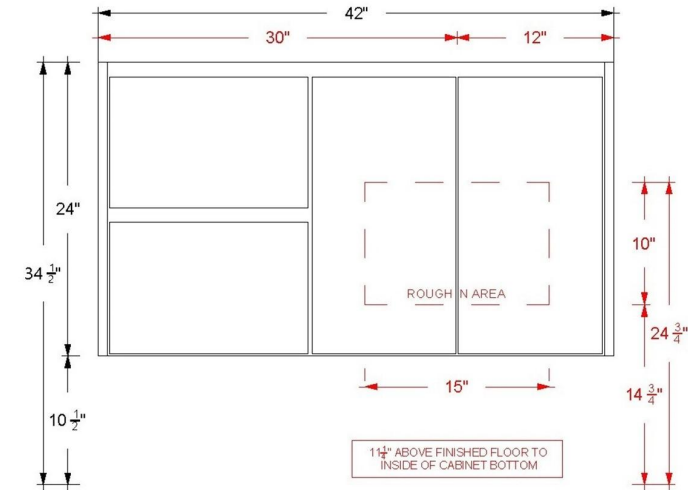

VANDERLOC

42" Single Bath Right Floating Vanity

Gilded

GLR7-42-F24

Technical Information

All product dimensions are nominal.

- Installation: Bath Vanity
- Number of doors: 2
- Number of drawers: 2

Notes

Install this product according to the installation instructions.