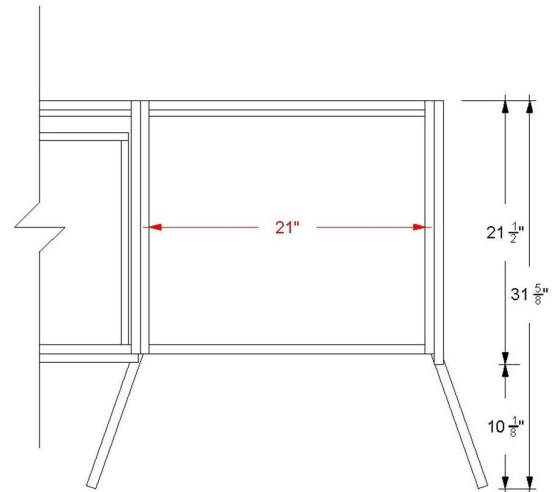

VANDERLOC

42" Single Bath Right Floating Vanity

Gilded

GLR7-42-F24

Technical Information

All product dimensions are nominal.

- Installation: Bath Vanity
- Number of doors: 2
- Number of drawers: 2

Notes

Install this product according to the installation instructions.