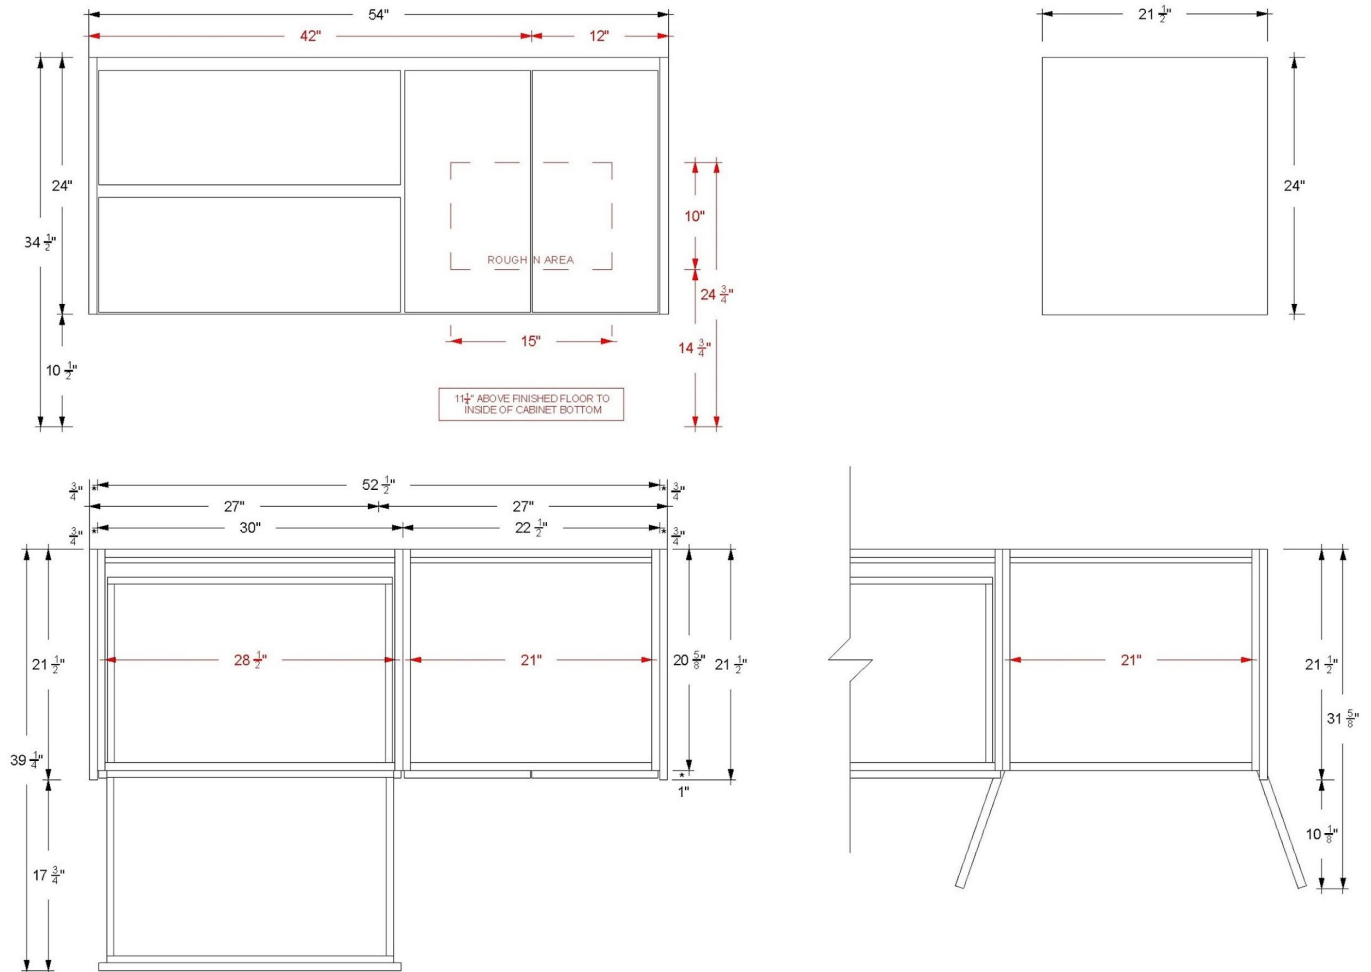

VANDERLOC

54" Single Bath Right Floating Vanity

Gilded

GLR7-54-F24

Technical Information

All product dimensions are nominal.

- Installation: Bath Vanity
- Number of doors: 2
- Number of drawers: 2

Notes

Install this product according to the installation instructions.

Vanderloc® reserves the right to make revisions without notice to product specifications. For the most current Specification Sheet, go to www.vanderloc.com