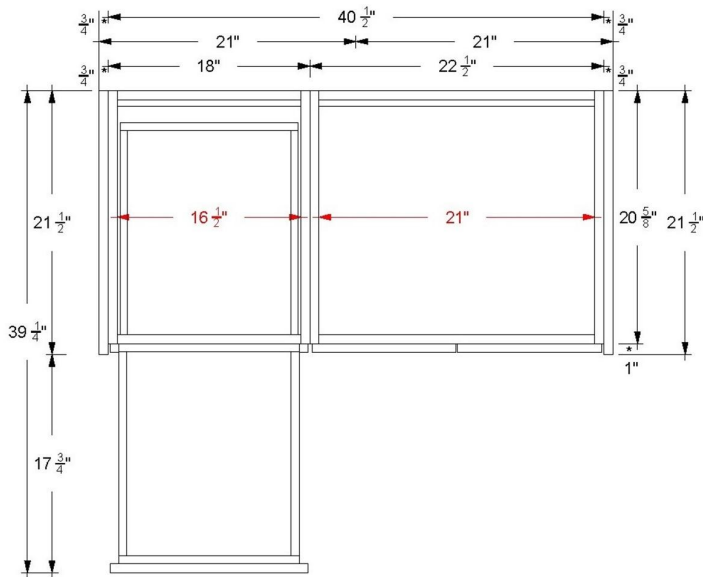

VANDERLOC

42" Single Bath Right Floating Vanity

Gilded

GLR7-42-F24

Technical Information

All product dimensions are nominal.

- Installation: Bath Vanity
- Number of doors: 2
- Number of drawers: 2

Notes

Install this product according to the installation instructions.