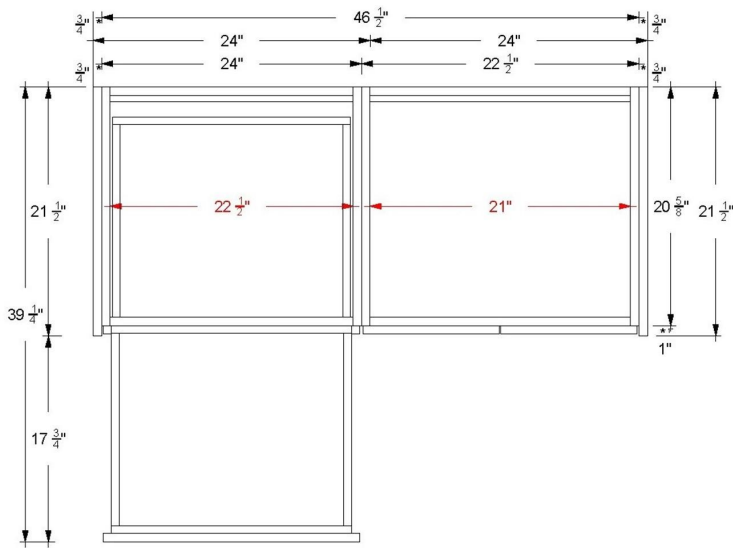

VANDERLOC

48" Single Bath Right Floating Vanity

Gilded

GLR7-48-F24

Technical Information

All product dimensions are nominal.

- Installation: Bath Vanity
- Number of doors: 2
- Number of drawers: 2

Notes

Install this product according to the installation instructions.

Vanderloc® reserves the right to make revisions without notice to product specifications. For the most current Specification Sheet, go to www.vanderloc.com