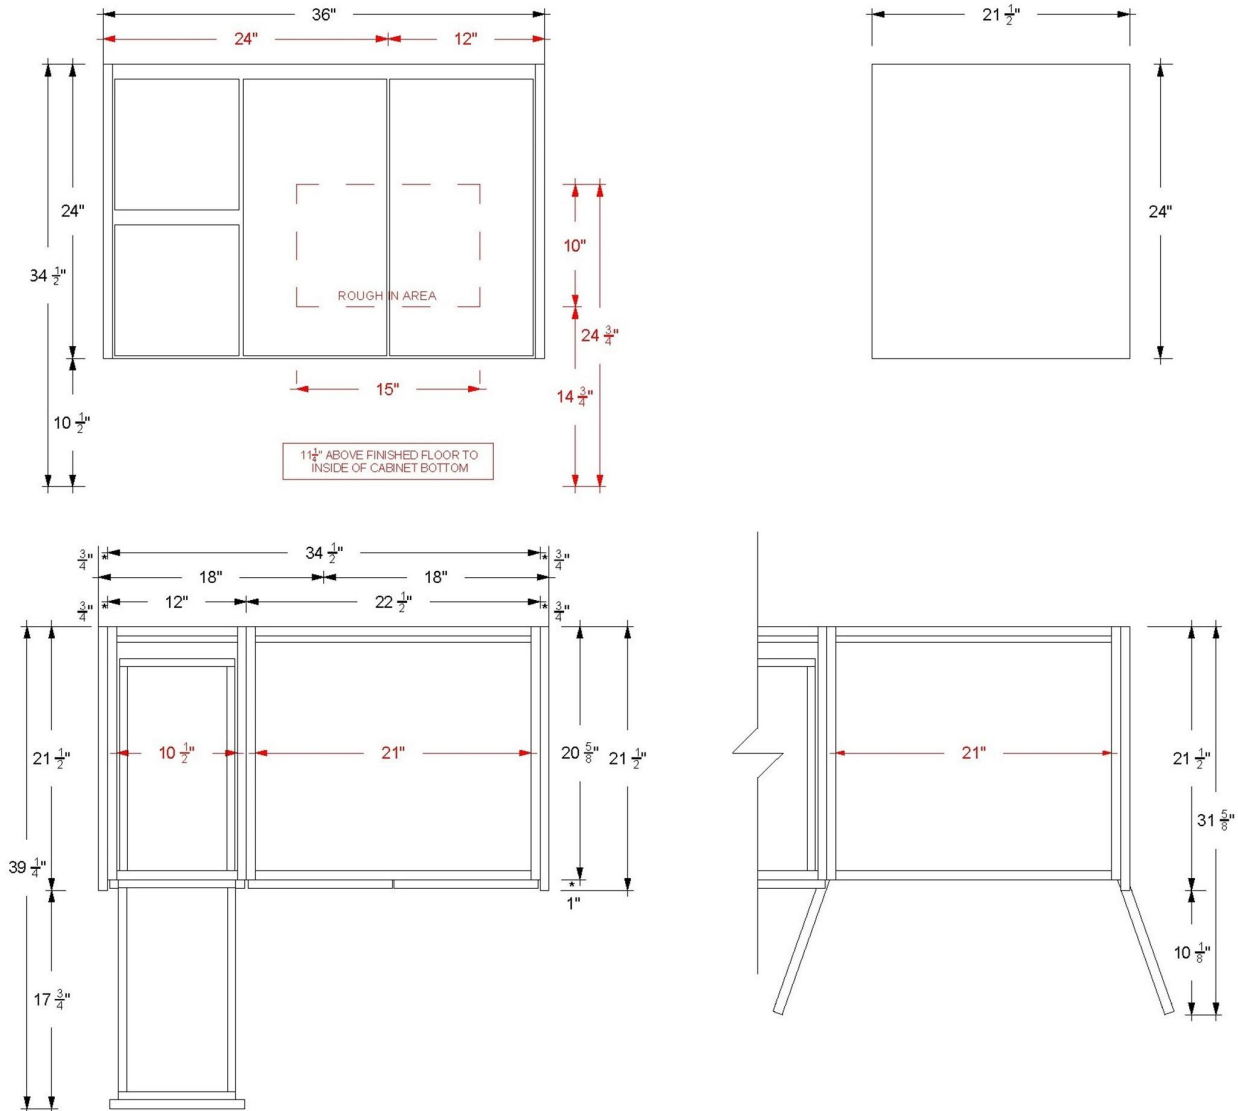

# 36" Single Bath Right Floating Vanity

Gilded

GLR7-36-F24