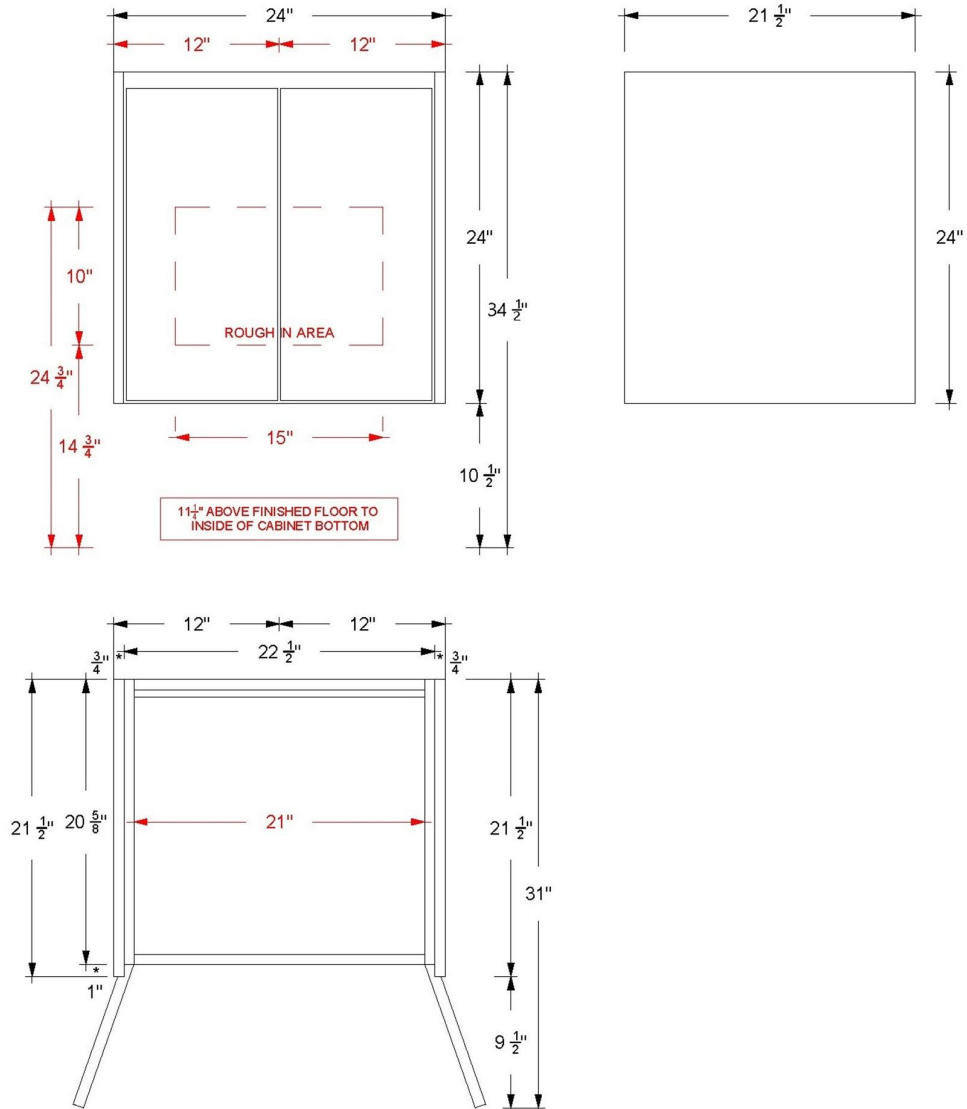

GLS1-24-F24

Technical Information

All product dimensions are nominal.

- Installation: Bath Vanity
- Number of doors: 2

Notes

Install this product according to the installation instructions.

VANDERLOC

30" Single Bath Floating Vanity