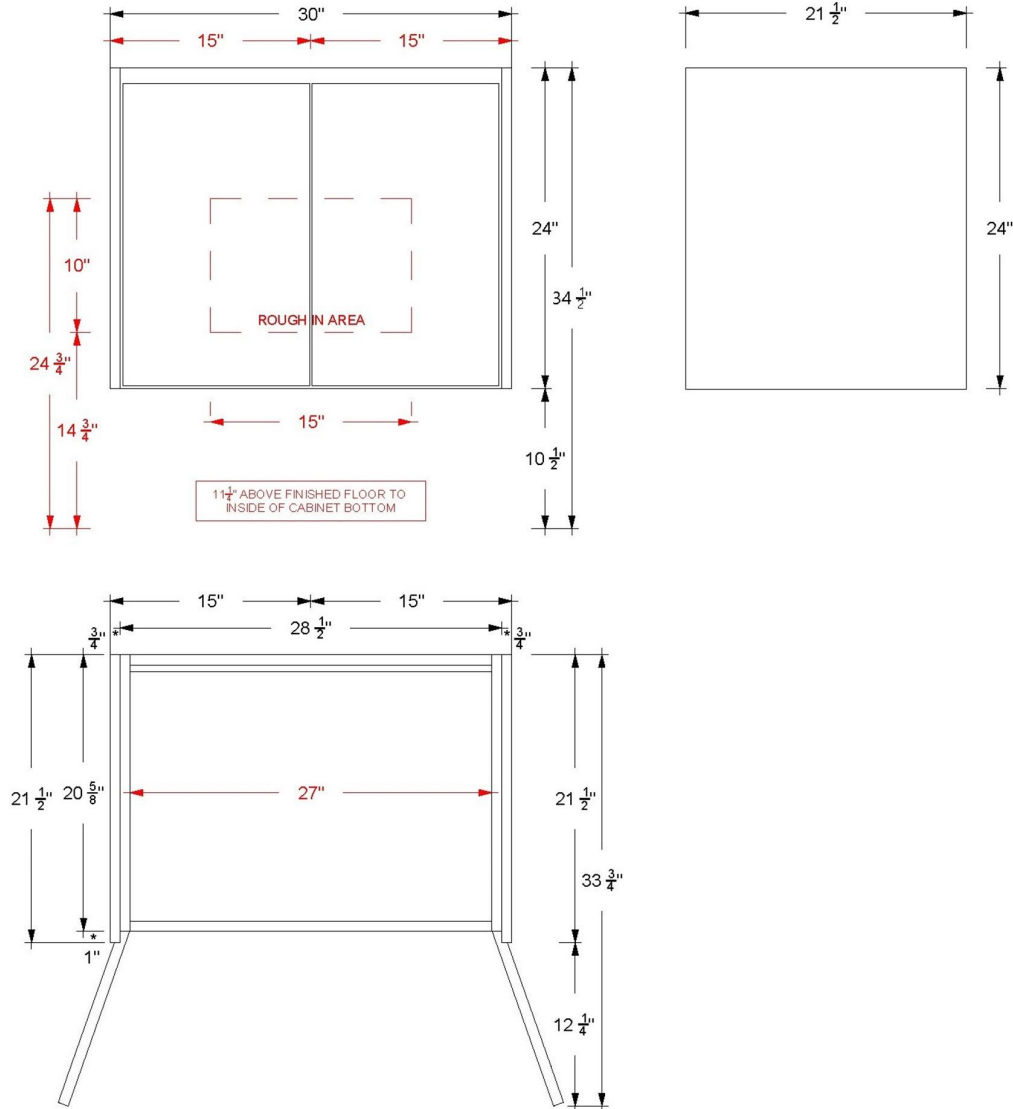

GLS1-24-F24

Technical Information

All product dimensions are nominal.

- Installation: Bath Vanity
- Number of doors: 2

Notes

Install this product according to the installation instructions.

VANDERLOC

30" Single Bath Floating Vanity

GLS1-30-F24

Technical Information

All product dimensions are nominal.

- Installation: Bath Vanity
- Number of doors: 2

Notes

Install this product according to the installation instructions.

VANDERLOC

36" Single Bath Floating Vanity