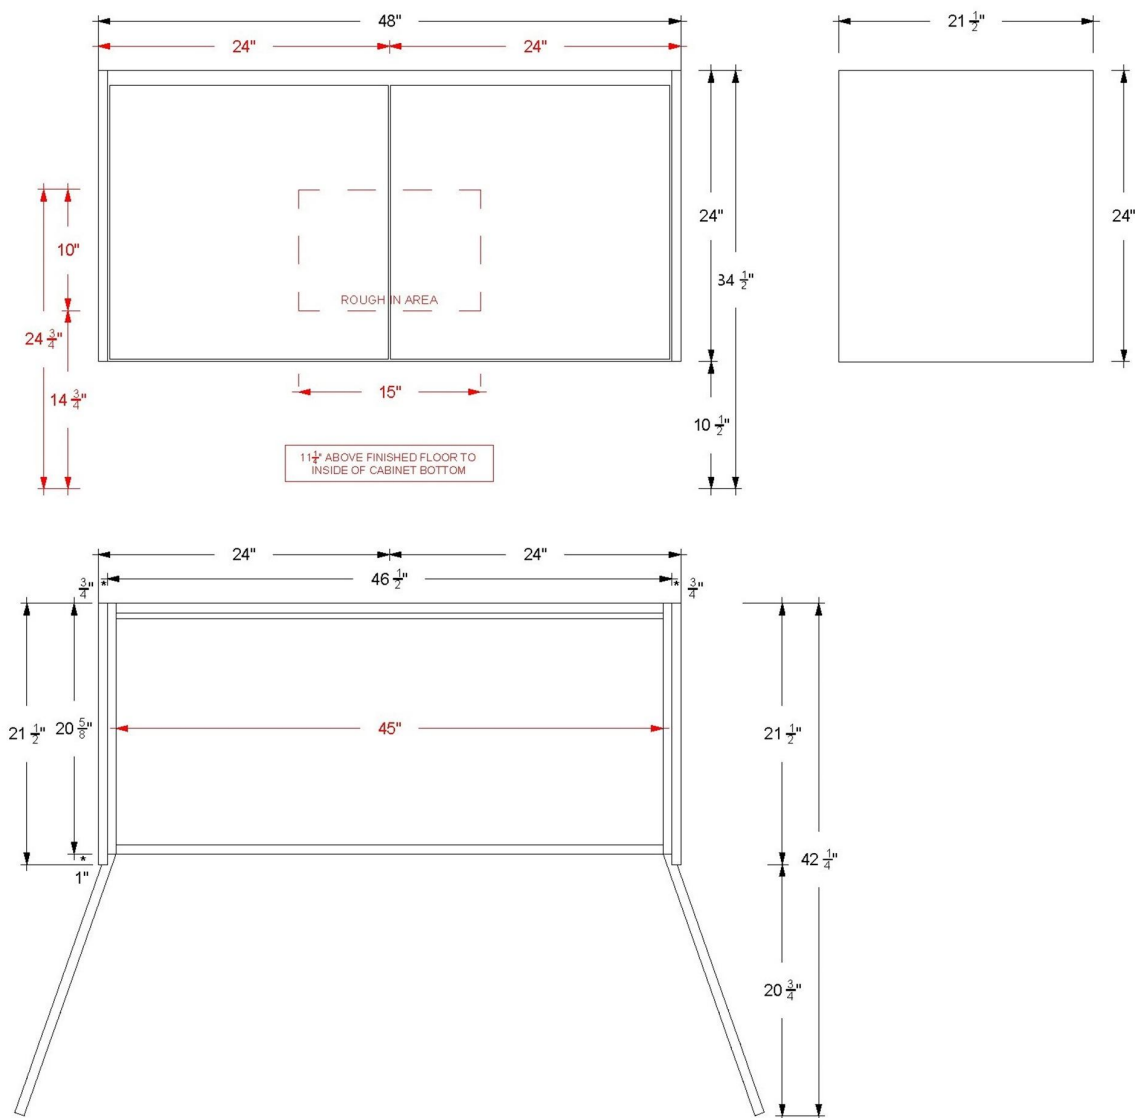

VANDERLOC

48" Single Bath Floating Vanity

Gilded

GLS1-48-F24

Technical Information

All product dimensions are nominal.

- Installation: Bath Vanity
- Number of doors: 2

Notes

Install this product according to the installation instructions.