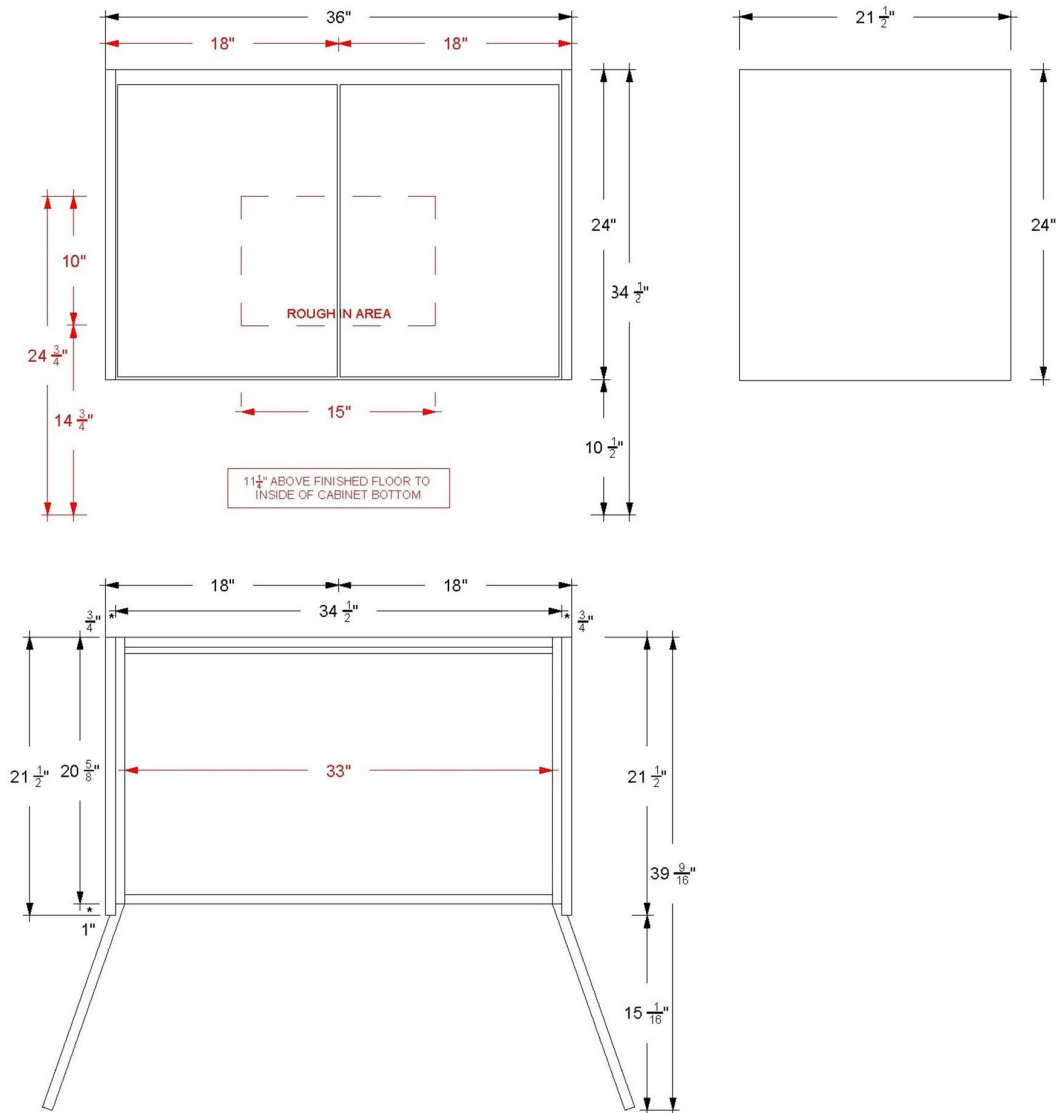

VANDERLOC

36" Single Bath Floating Vanity

Gilded

GLS1-36-F24

Technical Information

All product dimensions are nominal.

- Installation: Bath Vanity
- Number of doors: 2

Notes

Install this product according to the installation instructions.