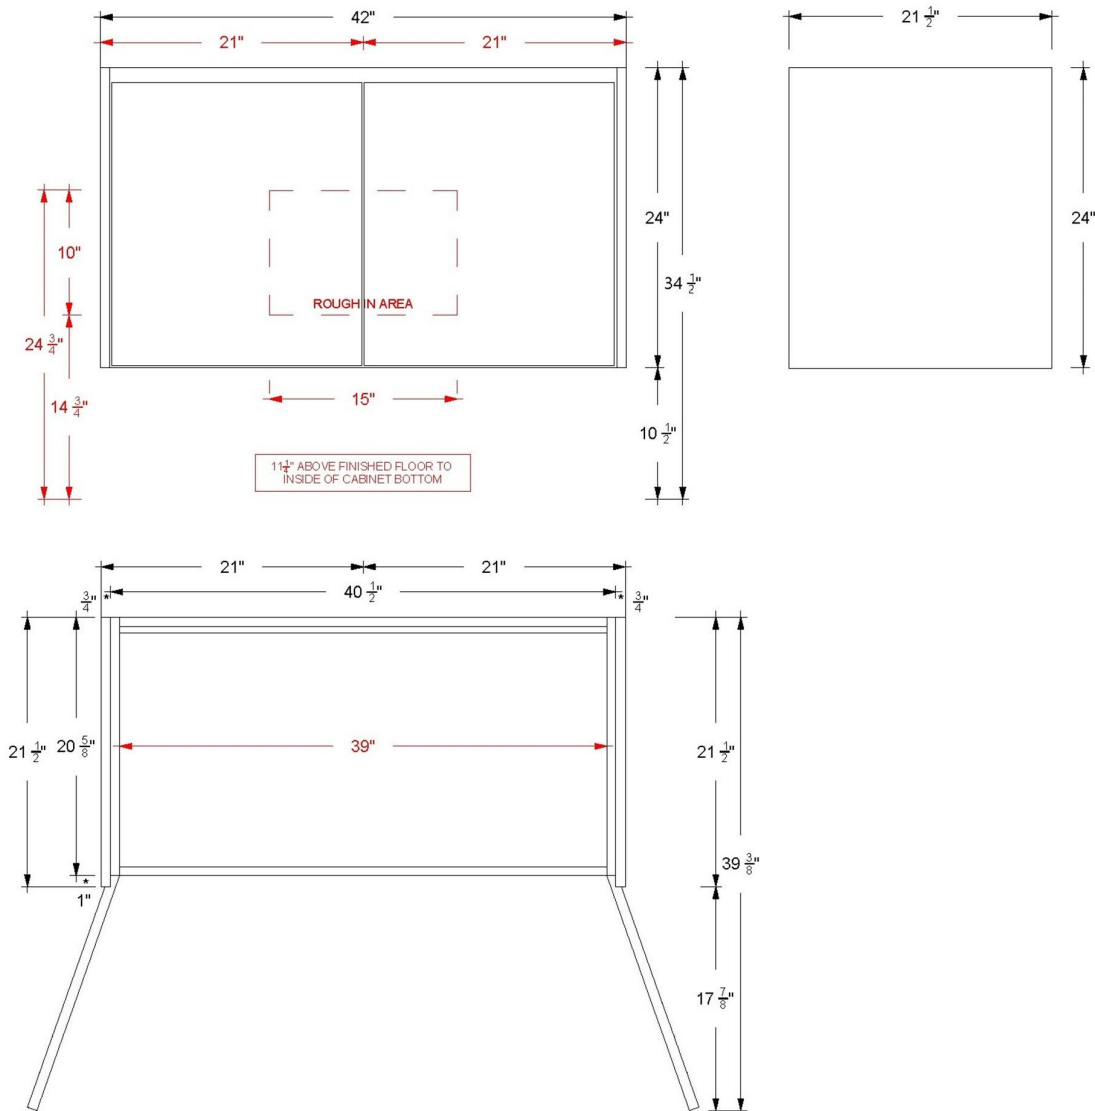

VANDERLOC

42" Single Bath Floating Vanity

Gilded

GLS1-42-F24

Technical Information

All product dimensions are nominal.

- Installation: Bath Vanity
- Number of doors: 2

Notes

Install this product according to the installation instructions.