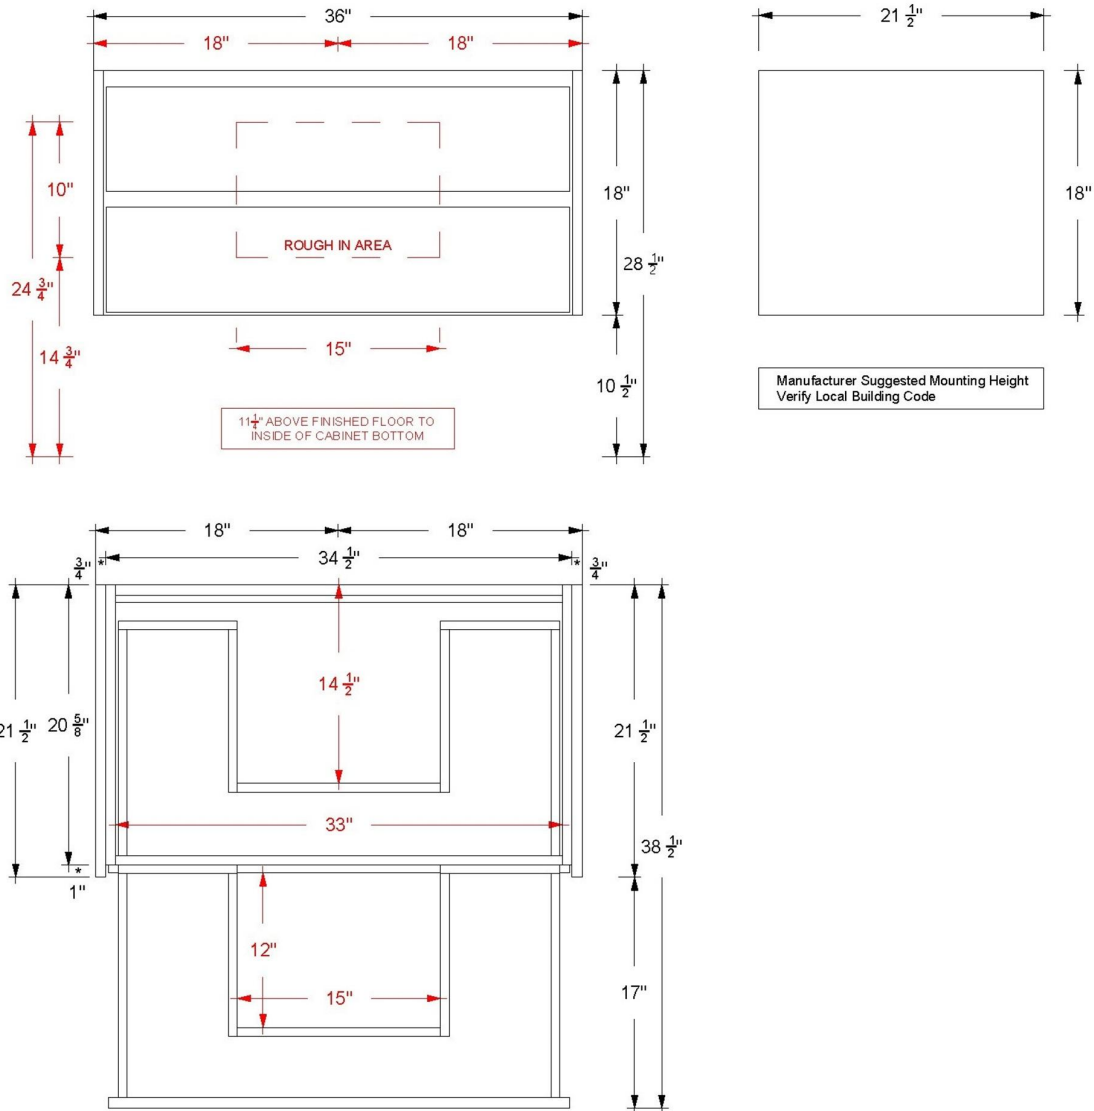

Gilded

GLS2-36-F18

Technical Information

All product dimensions are nominal.

- Installation: Bath Vanity
- Number of drawers: 2

Notes

Install this product according to the installation instructions.

Features