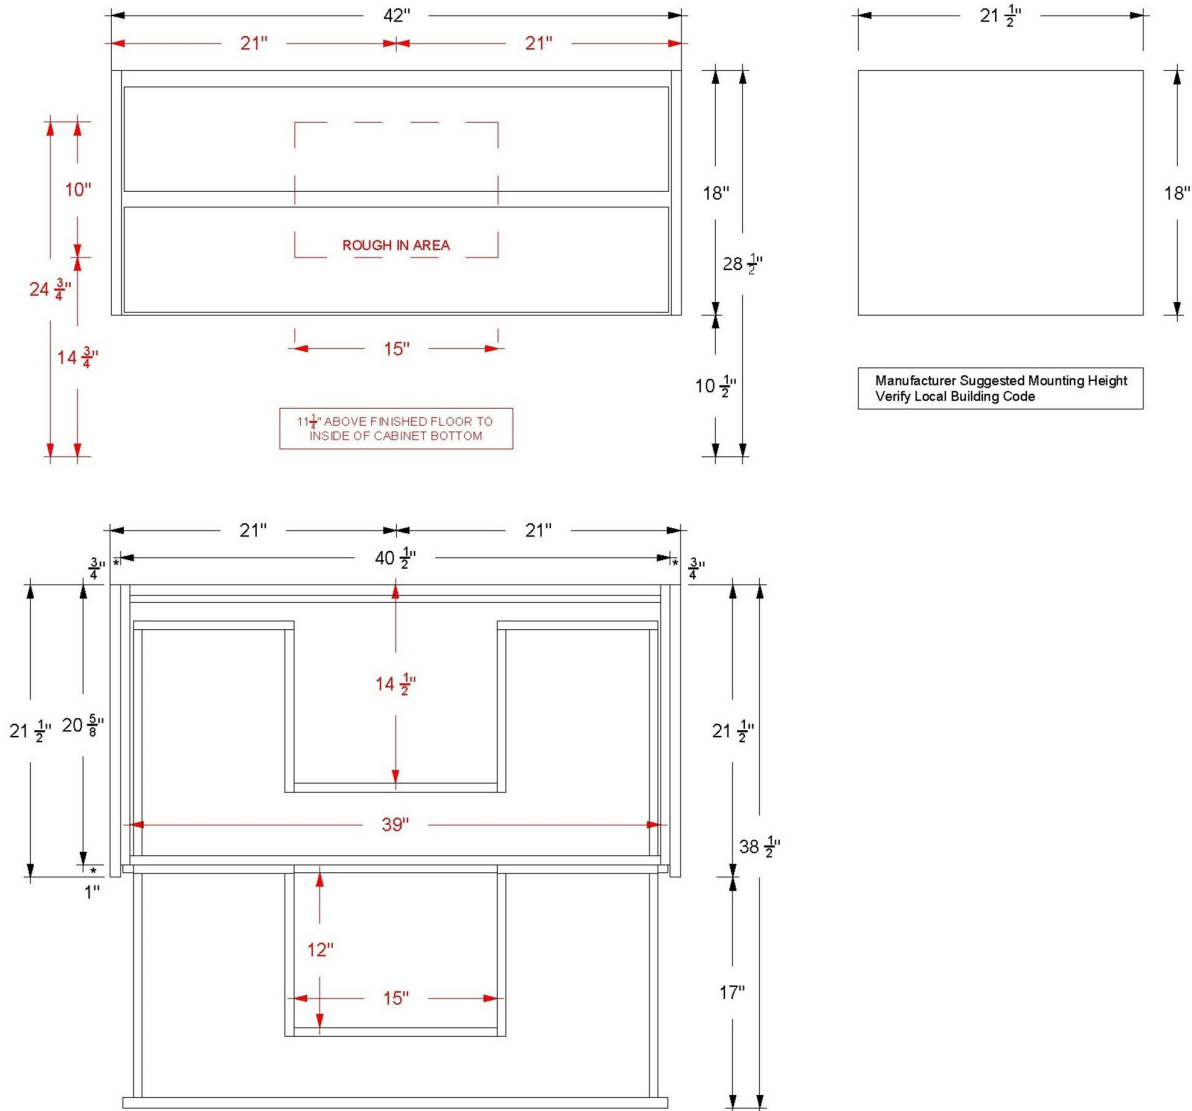

Gilded

GLS2-42-F18

Technical Information

All product dimensions are nominal.

- Installation: Bath Vanity
- Number of drawers: 2

Notes

Install this product according to the installation instructions.

Features