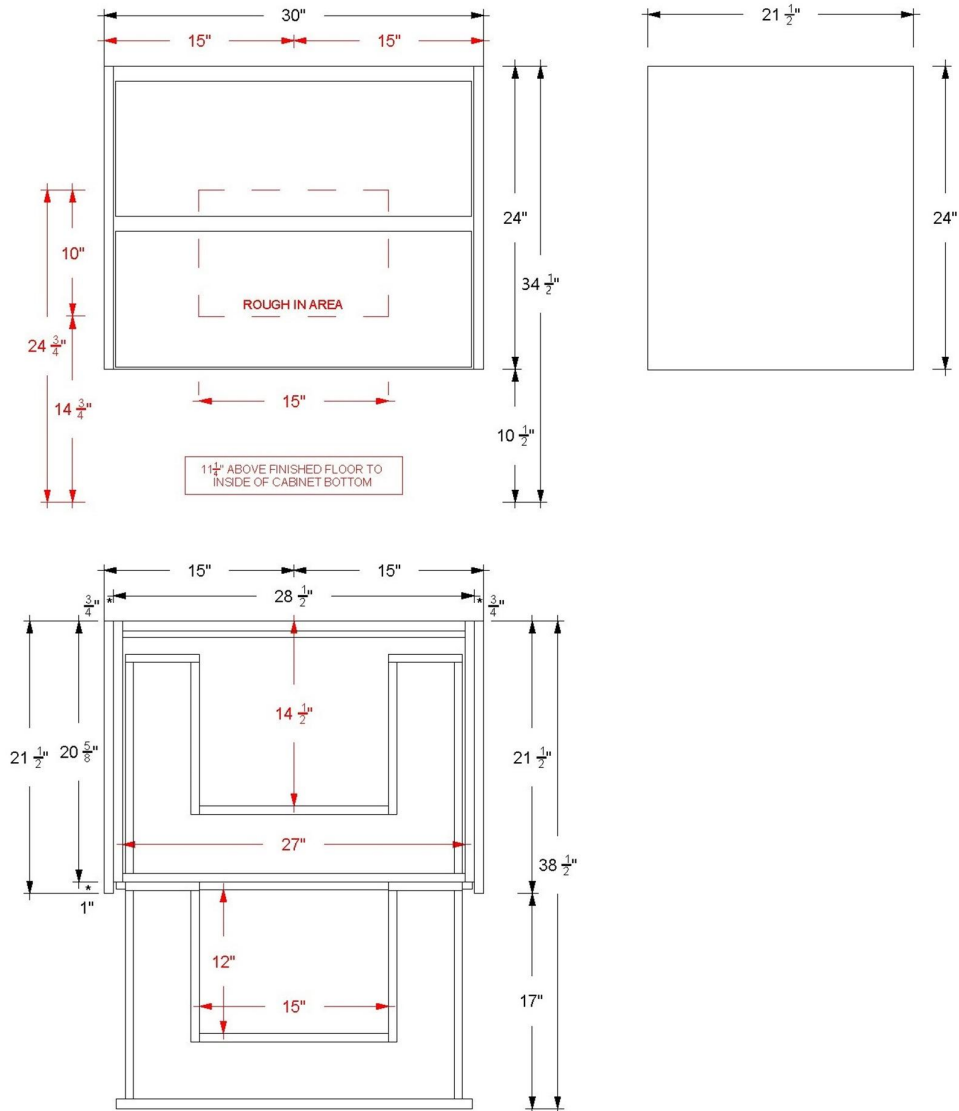

Gilded
GLS2-30-F24

Technical Information

All product dimensions are nominal.

- Installation: Bath Vanity
- Number of drawers: 2

Notes

Install this product according to the installation instructions.

Features