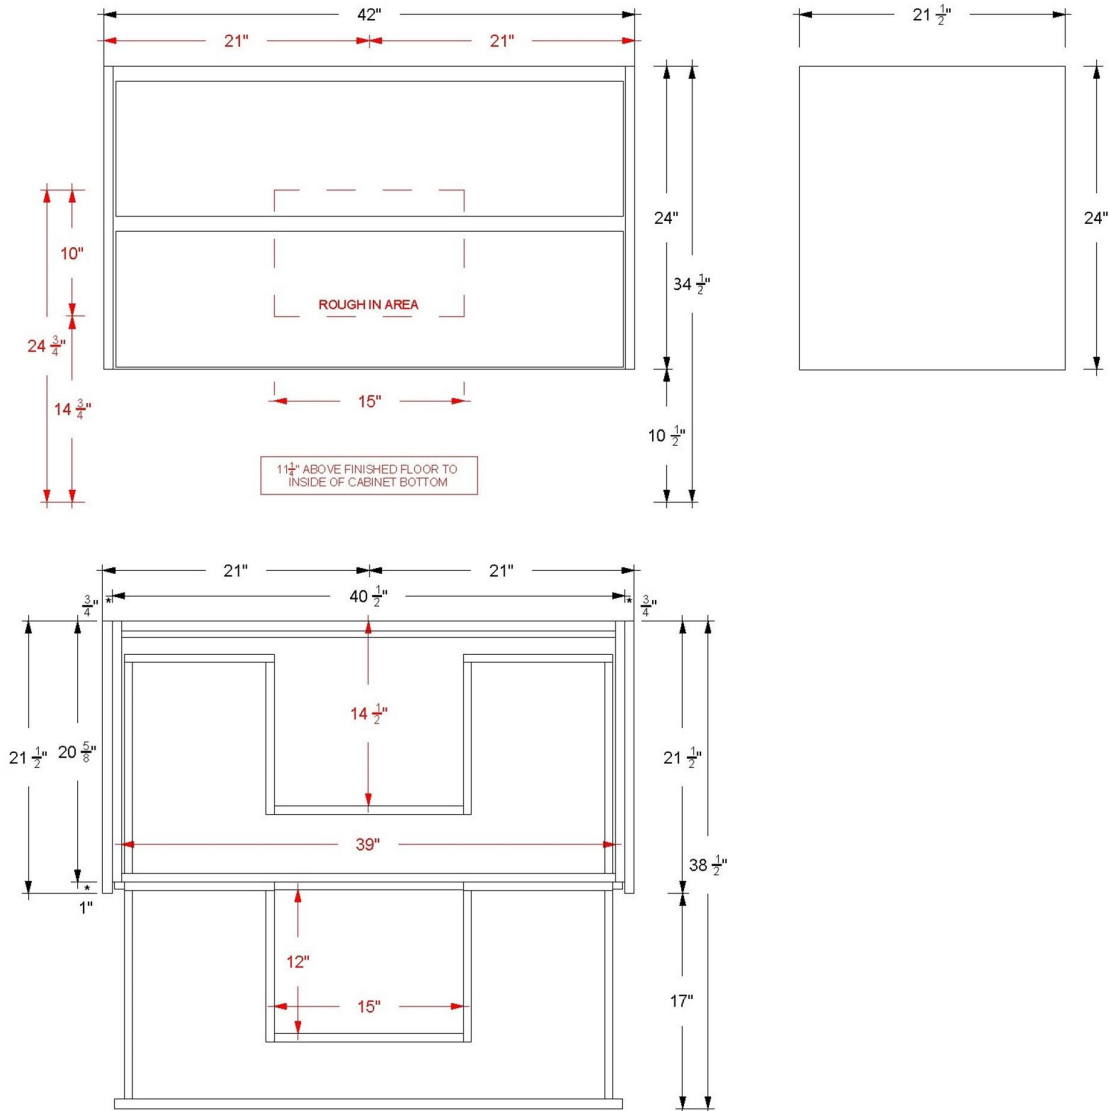

VANDERLOC 42" 2-Drawer Single Bath Floating Vanity

Gilded
GLS2-42-F24

Technical Information

All product dimensions are nominal.

- Installation: Bath Vanity
- Number of drawers: 2

Notes

Install this product according to the installation instructions.