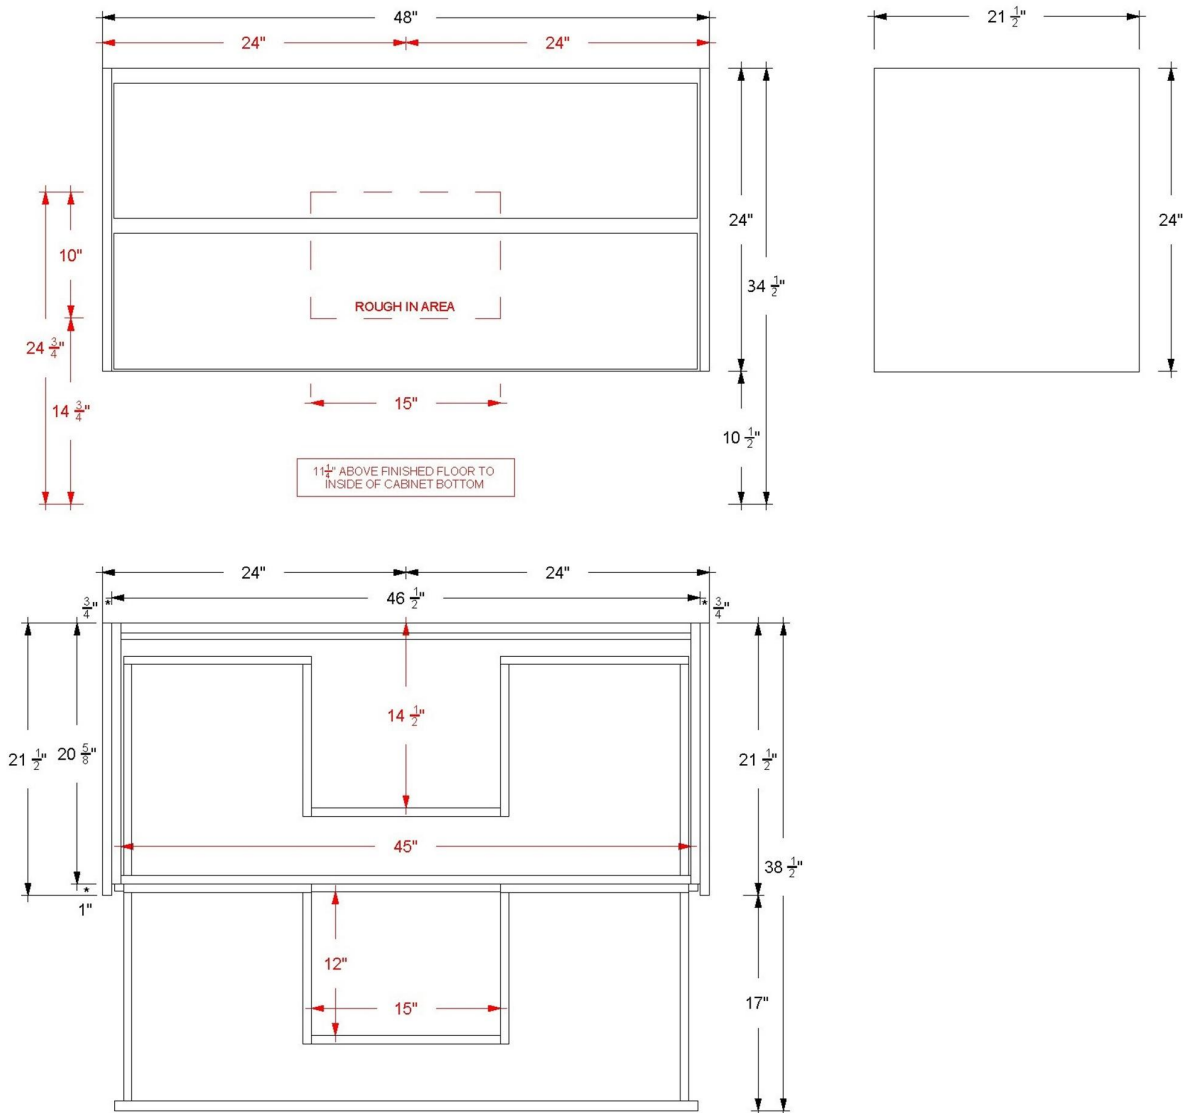

VANDERLOC 48" 2-Drawer Single Bath Floating Vanity

Gilded
GLS2-48-F24

Technical Information

All product dimensions are nominal.

- Installation: Bath Vanity
- Number of drawers: 2

Notes

Install this product according to the installation instructions.