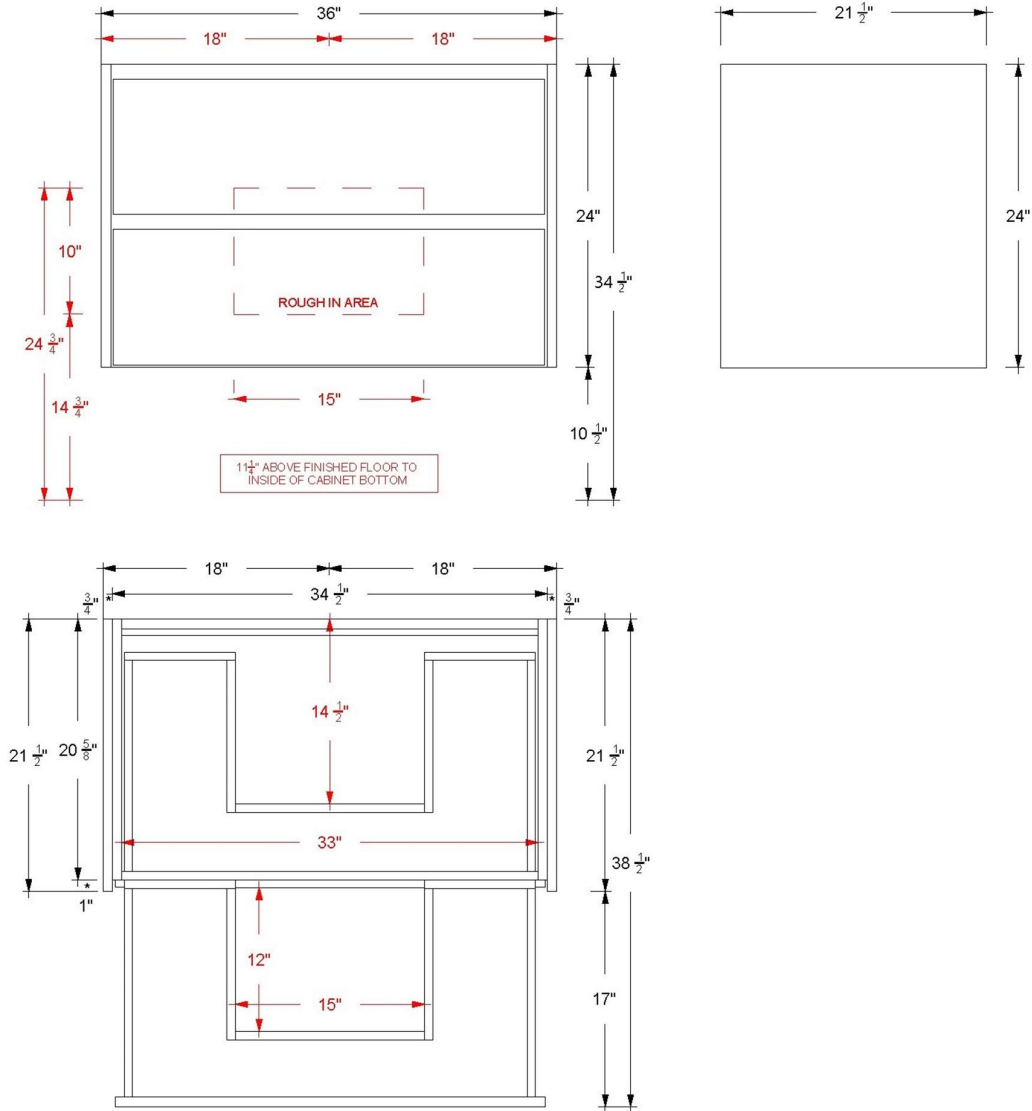

Gilded
GLS2-30-F24

Technical Information

All product dimensions are nominal.

- Installation: Bath Vanity
- Number of drawers: 2

Notes

Install this product according to the installation instructions.

Features

Gilded

GLS2-36-F24

Technical Information

All product dimensions are nominal.

- Installation: Bath Vanity
- Number of drawers: 2

Notes

Install this product according to the installation instructions.

Features