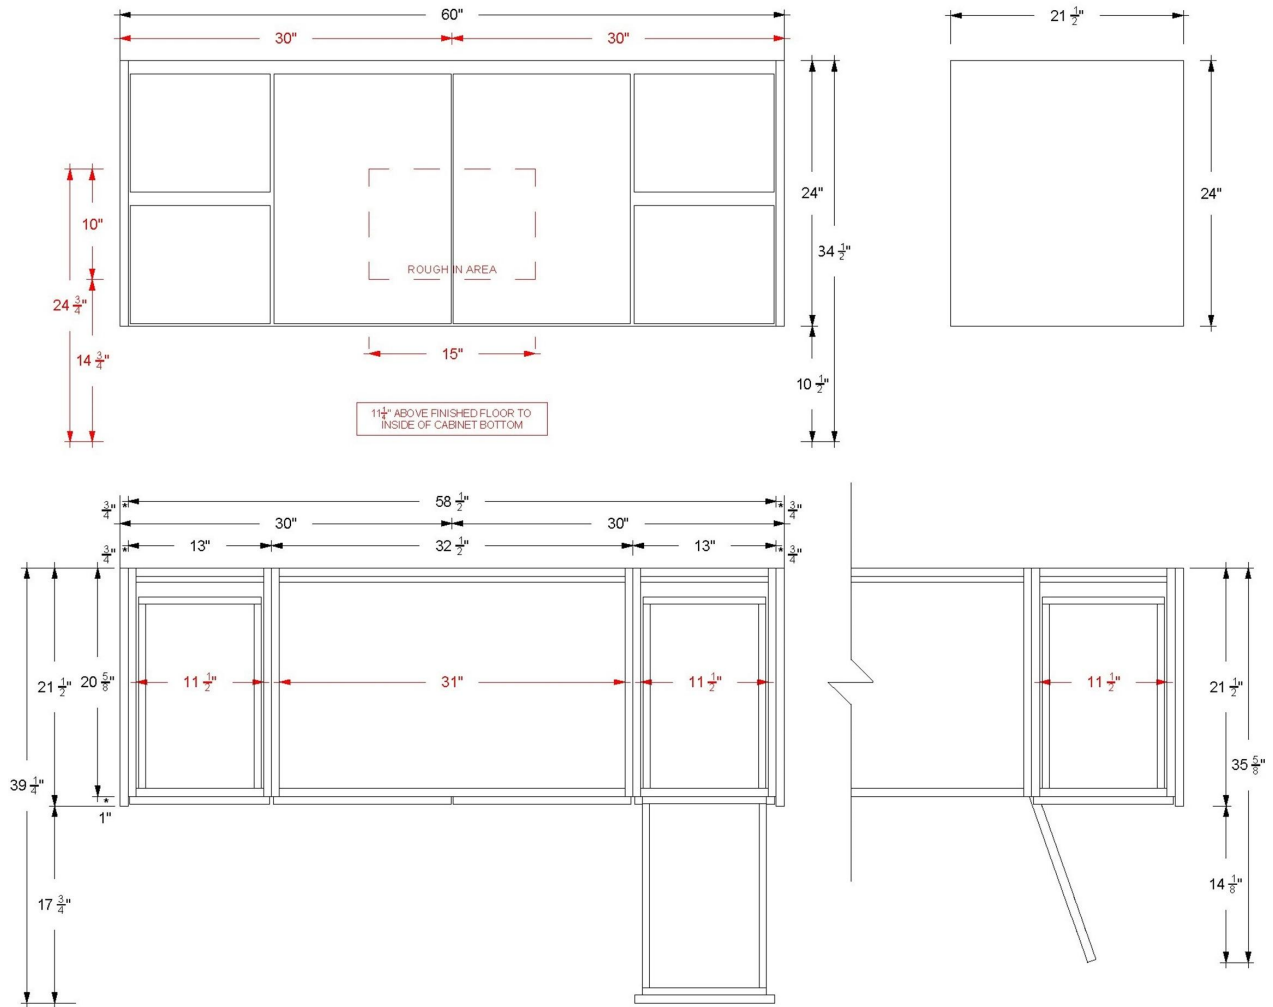

VANDERLOC 60" Single Extra Wide Bath Floating Vanity

Gilded
GLS4-60-F24

Technical Information

All product dimensions are nominal.

- Installation: Bath Vanity
- Number of doors: 2
- Number of drawers: 4

Notes

Install this product according to the installation instructions.