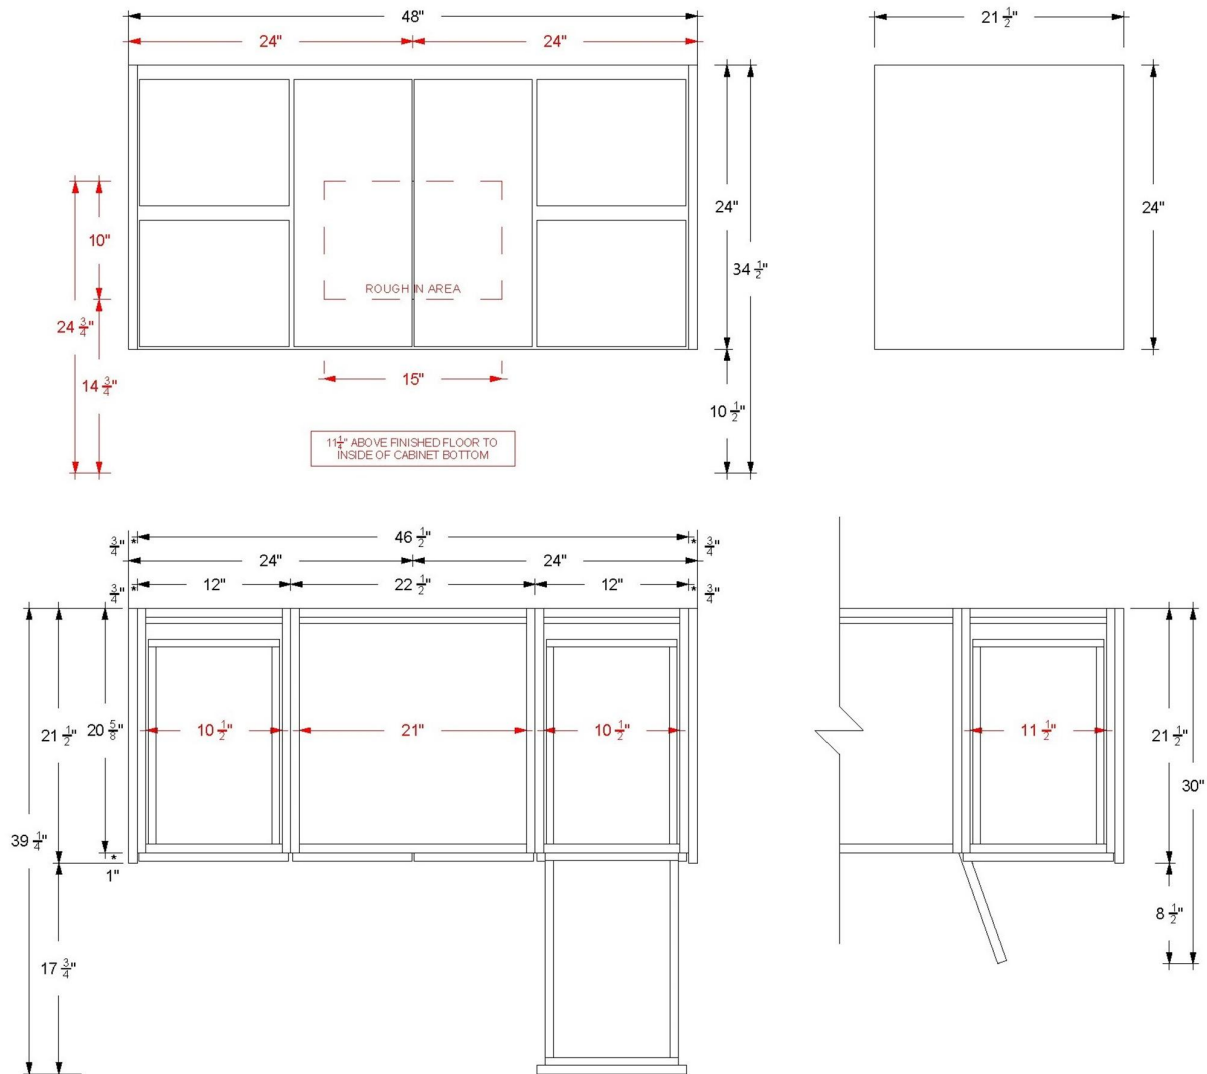

VANDERLOC 48" Single Extra Wide Bath Floating Vanity

Gilded
GLS4-48-F24

Technical Information

All product dimensions are nominal.

- Installation: Bath Vanity
- Number of doors: 2
- Number of drawers: 4

Notes

Install this product according to the installation instructions.