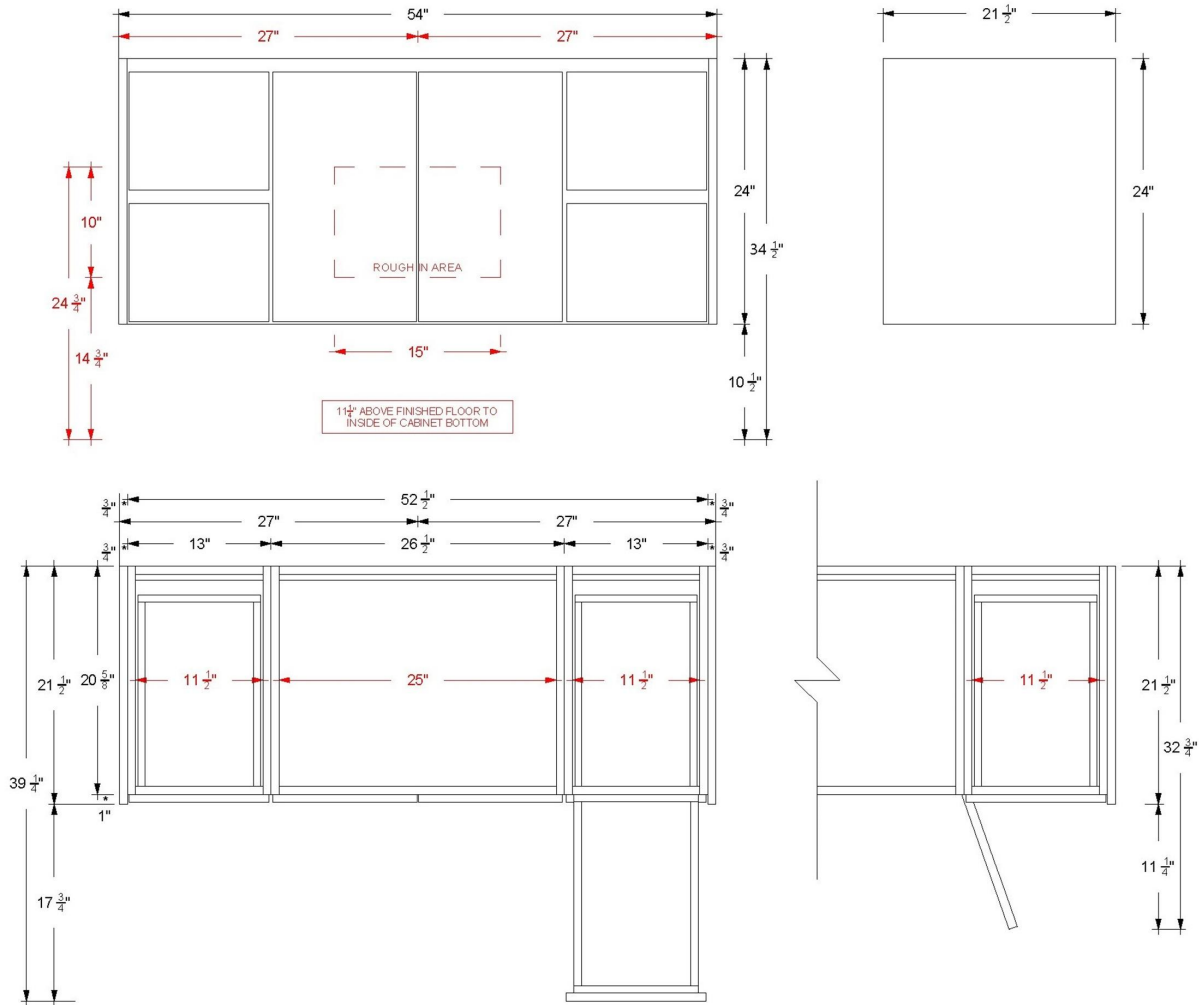

VANDERLOC 54" Single Extra Wide Bath Floating Vanity

Gilded
GLS4-54-F24

Technical Information

All product dimensions are nominal.

- Installation: Bath Vanity
- Number of doors: 2
- Number of drawers: 4

Notes

Install this product according to the installation instructions.