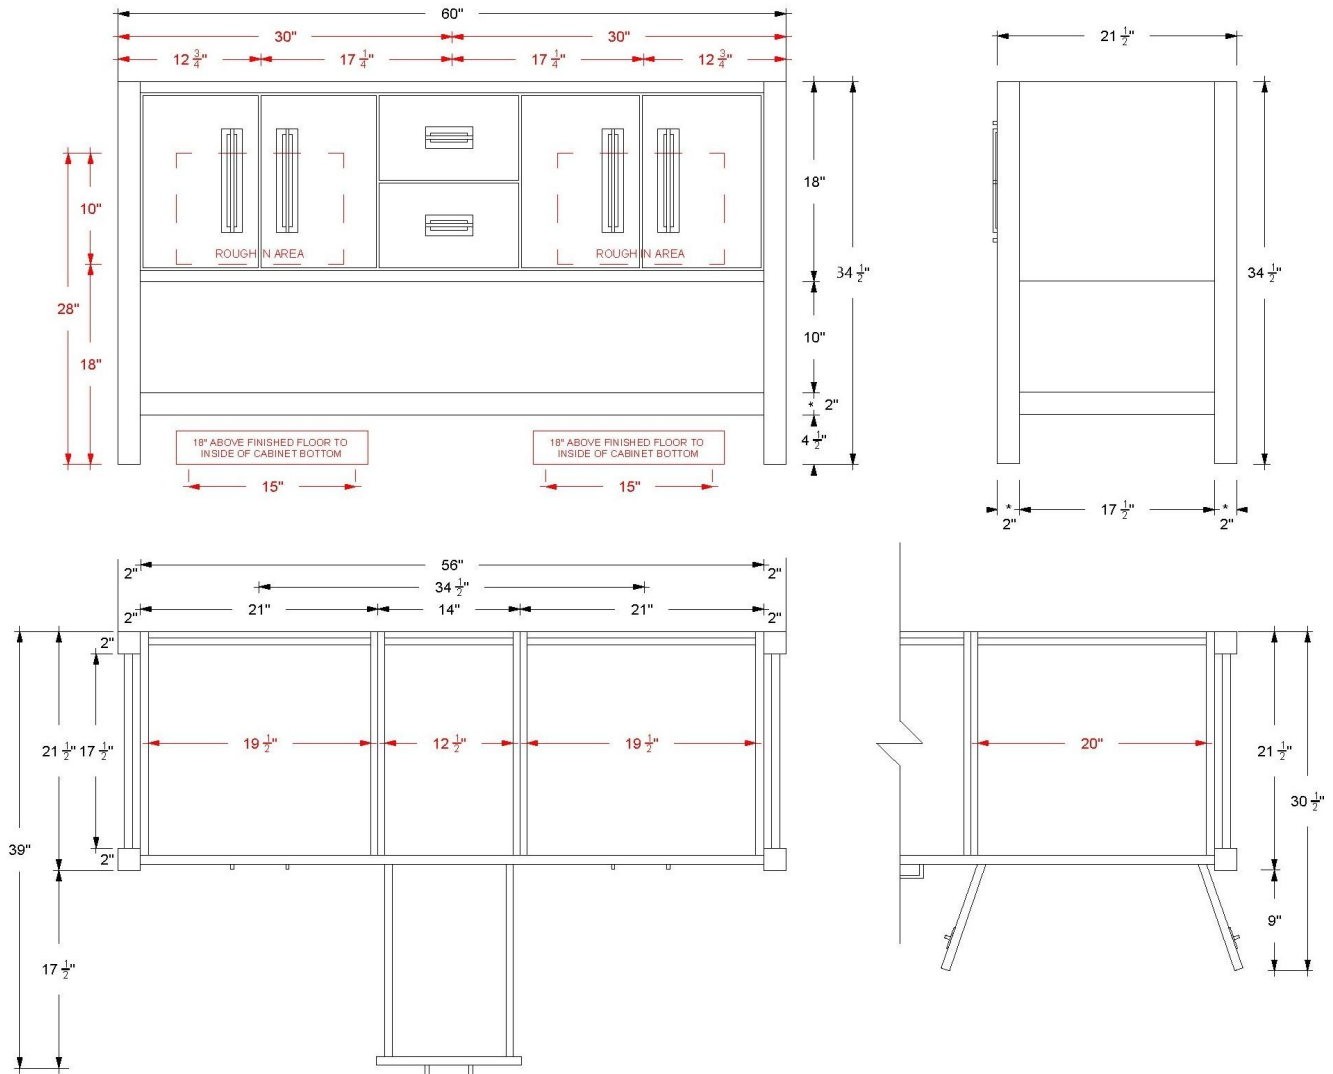

Technical Information

All product dimensions are nominal.

- Installation: Bath Vanity
- Number of doors: 4
- Number of drawers: 2

Notes

Install this product according to the installation instructions.