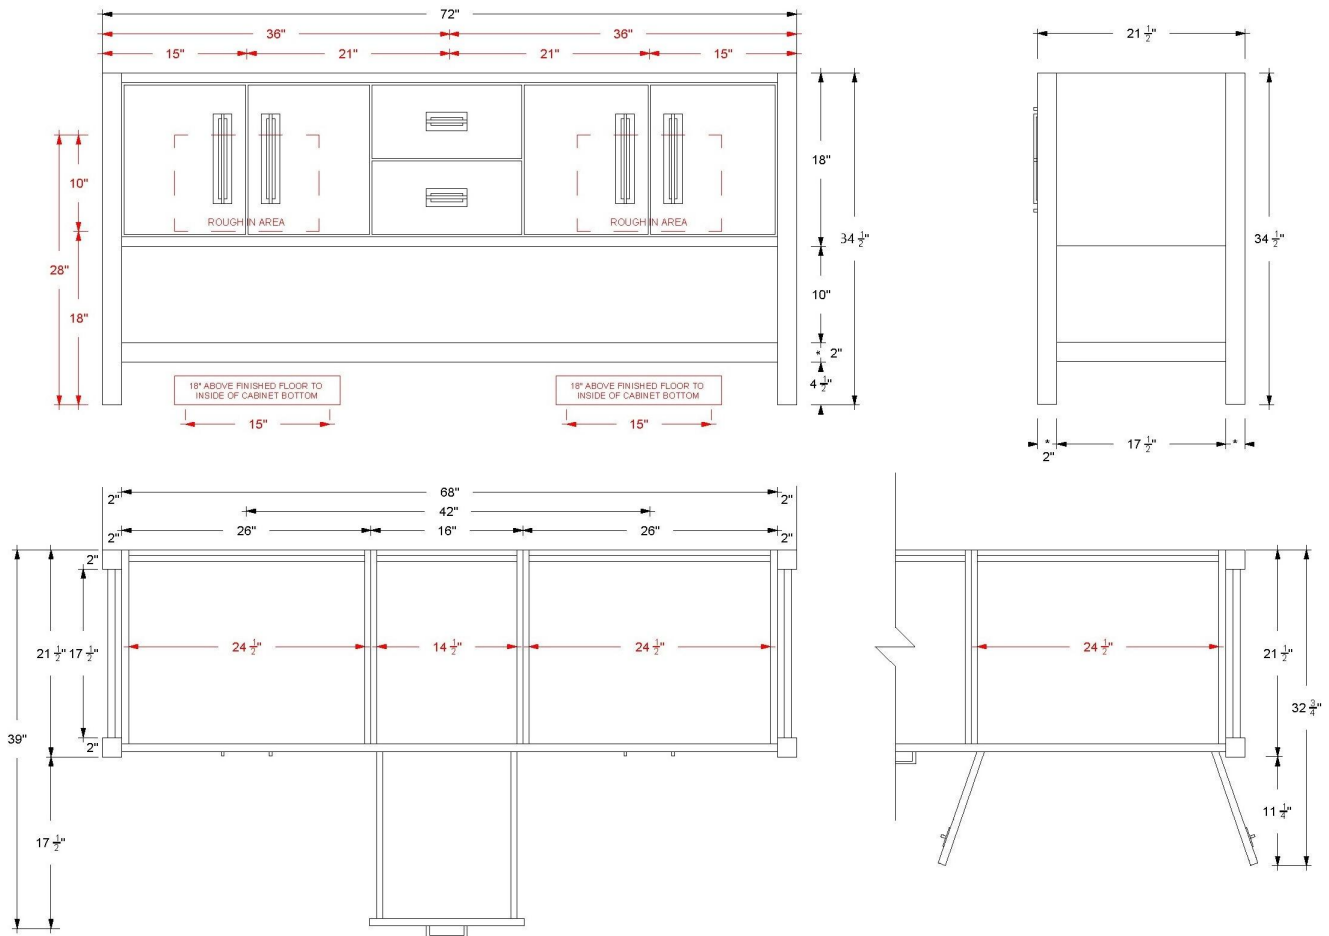

Technical Information

All product dimensions are nominal.

- Installation: Bath Vanity
- Number of doors: 4
- Number of drawers: 2

Notes

Install this product according to the installation instructions.