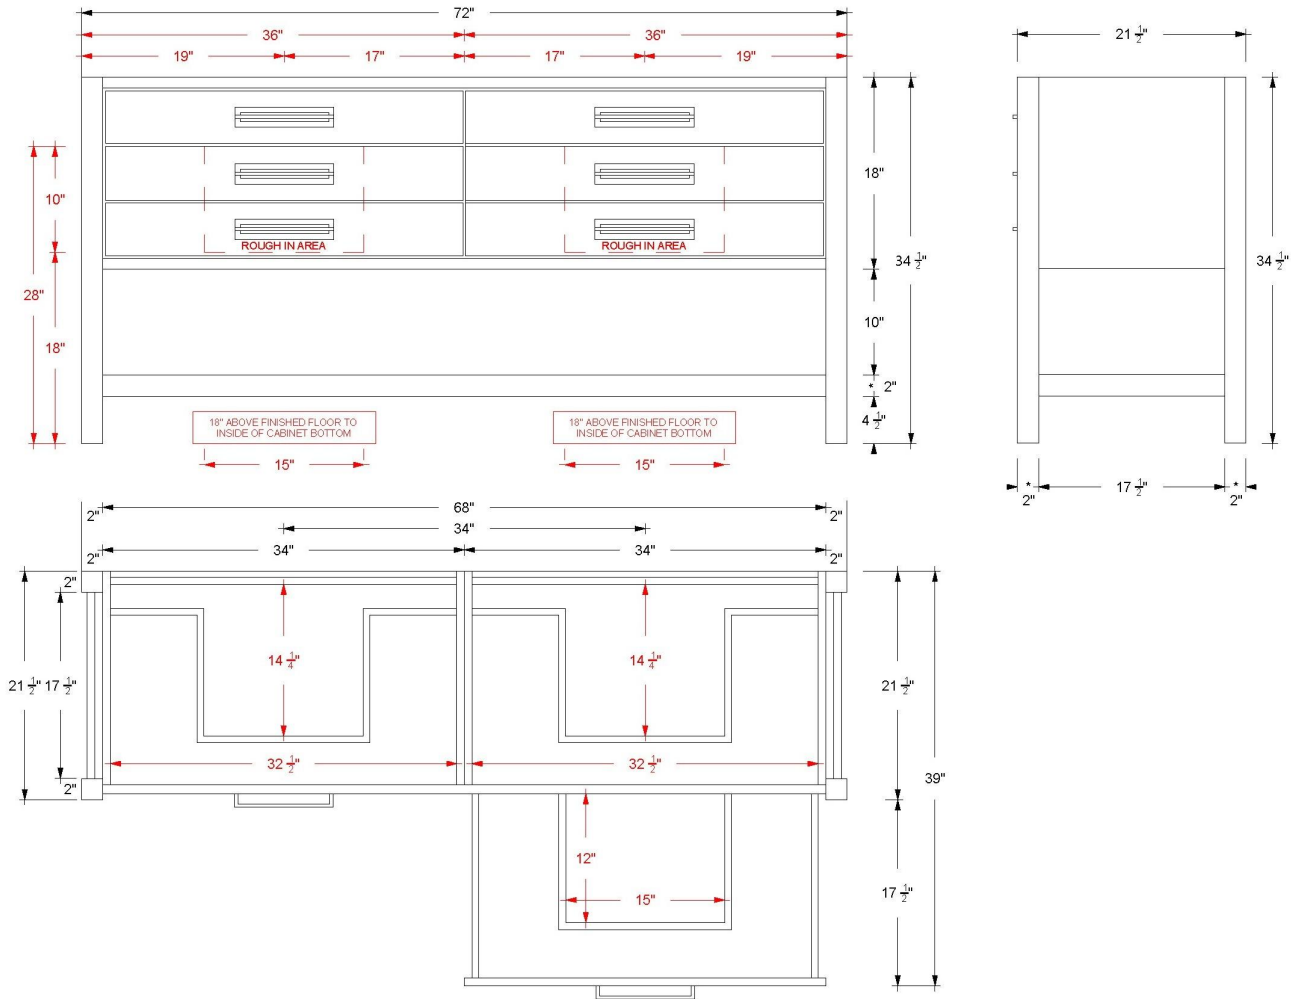

VANDERLOC

60" Double Drawer Bath Vanity

Kiawah

KWD6-60

Features

- Inset look with UV-coated plywood cabinet interior
- 2" square posts on all four corners
- Top drawer fronts are decorative and non-functional
- 4 u-shaped fully functional softclose drawers
- Conversion Varnish finish
- 2" useable shelf below the vanity cabinet
- Hardware size 8-13/16" center to center
- Top and faucet sold separately
- Plumbing rough in area cut-out detailed on page 2
- Made in the US

VANDERLOC

60" Double Drawer Bath Vanity

Kiawah

KWD6-60

Technical Information

All product dimensions are nominal.

- Installation: Bath Vanity
- Number of drawers: 4

Notes

VANDERLOC

72" Double Drawer Bath Vanity

Kiawah

KWD6-72

Features

- Inset look with UV-coated plywood cabinet interior
- 2" square posts on all four corners
- Top drawer fronts are decorative and non-functional
- 4 u-shaped fully functional softclose drawers
- Conversion Varnish finish
- 2" useable shelf below the vanity cabinet
- Hardware size 8-13/16" center to center
- Top and faucet sold separately
- Plumbing rough in area cut-out detailed on page 2
- Made in the US

Technical Information

All product dimensions are nominal.

- Installation: Bath Vanity
- Number of drawers: 4

Notes

Install this product according to the installation instructions.