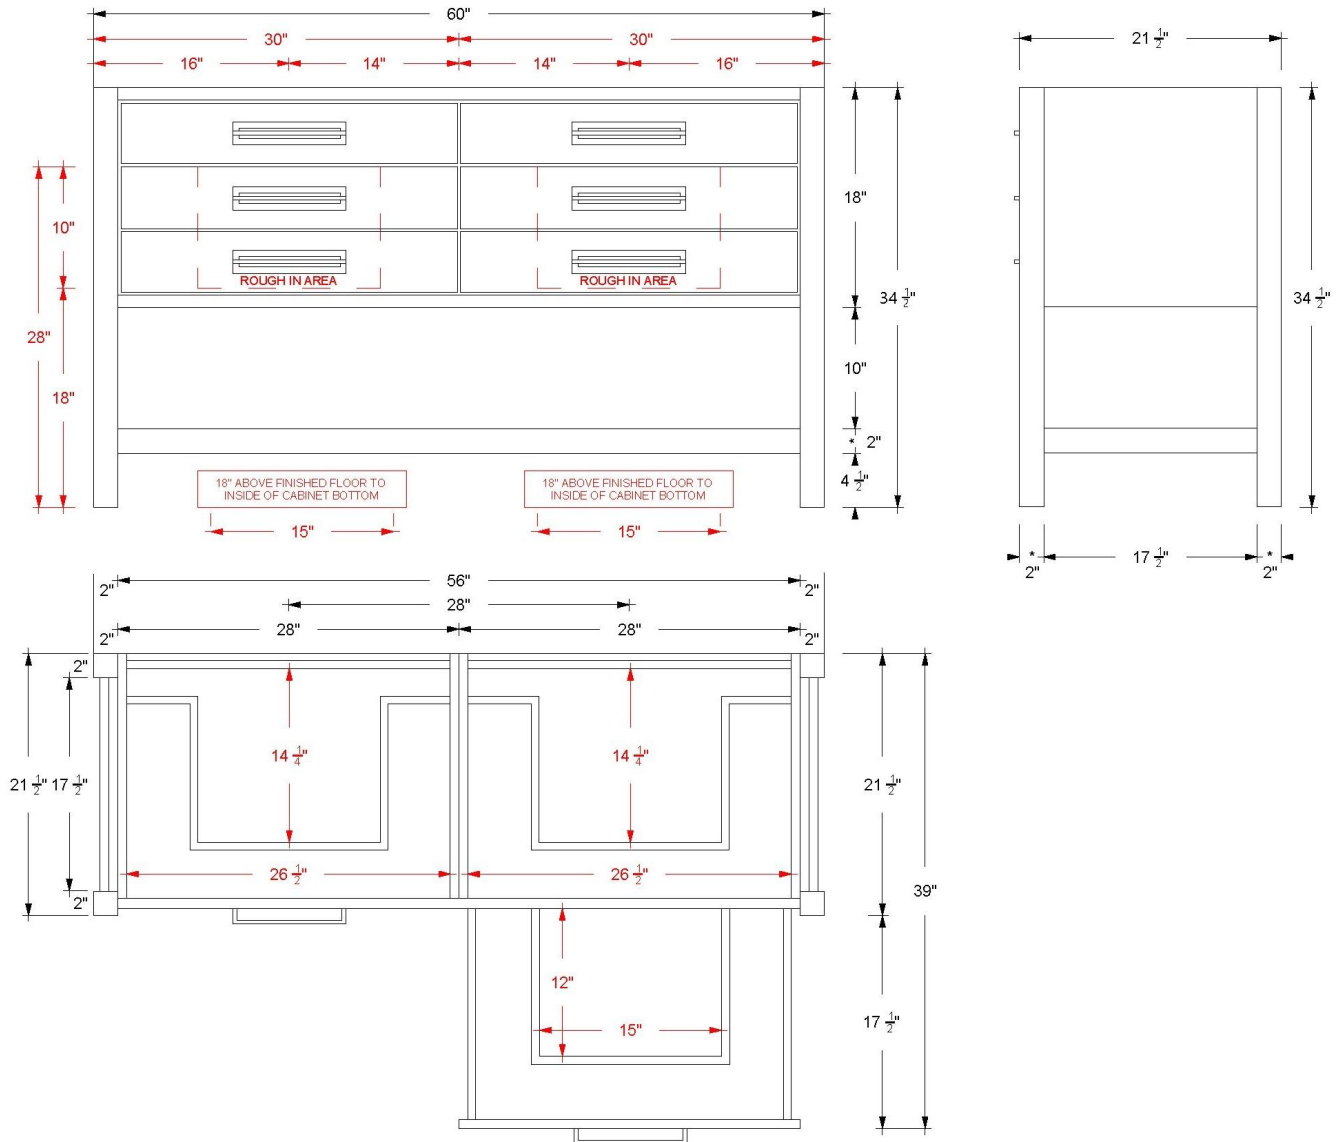

VANDERLOC

60" Double Drawer Bath Vanity

Kiawah

KWD6-60

Features

- Inset look with UV-coated plywood cabinet interior
- 2" square posts on all four corners
- Top drawer fronts are decorative and non-functional
- 4 u-shaped fully functional softclose drawers
- Conversion Varnish finish
- 2" useable shelf below the vanity cabinet
- Hardware size 8-13/16" center to center
- Top and faucet sold separately
- Plumbing rough in area cut-out detailed on page 2
- Made in the US

VANDERLOC

60" Double Drawer Bath Vanity

Kiawah

KWD6-60

Technical Information

All product dimensions are nominal.

- Installation: Bath Vanity
- Number of drawers: 4

Notes

VANDERLOC

72" Double Drawer Bath Vanity

Kiawah

KWD6-72

Features

- Inset look with UV-coated plywood cabinet interior
- 2" square posts on all four corners
- Top drawer fronts are decorative and non-functional
- 4 u-shaped fully functional softclose drawers
- Conversion Varnish finish
- 2" useable shelf below the vanity cabinet
- Hardware size 8-13/16" center to center
- Top and faucet sold separately
- Plumbing rough in area cut-out detailed on page 2
- Made in the US