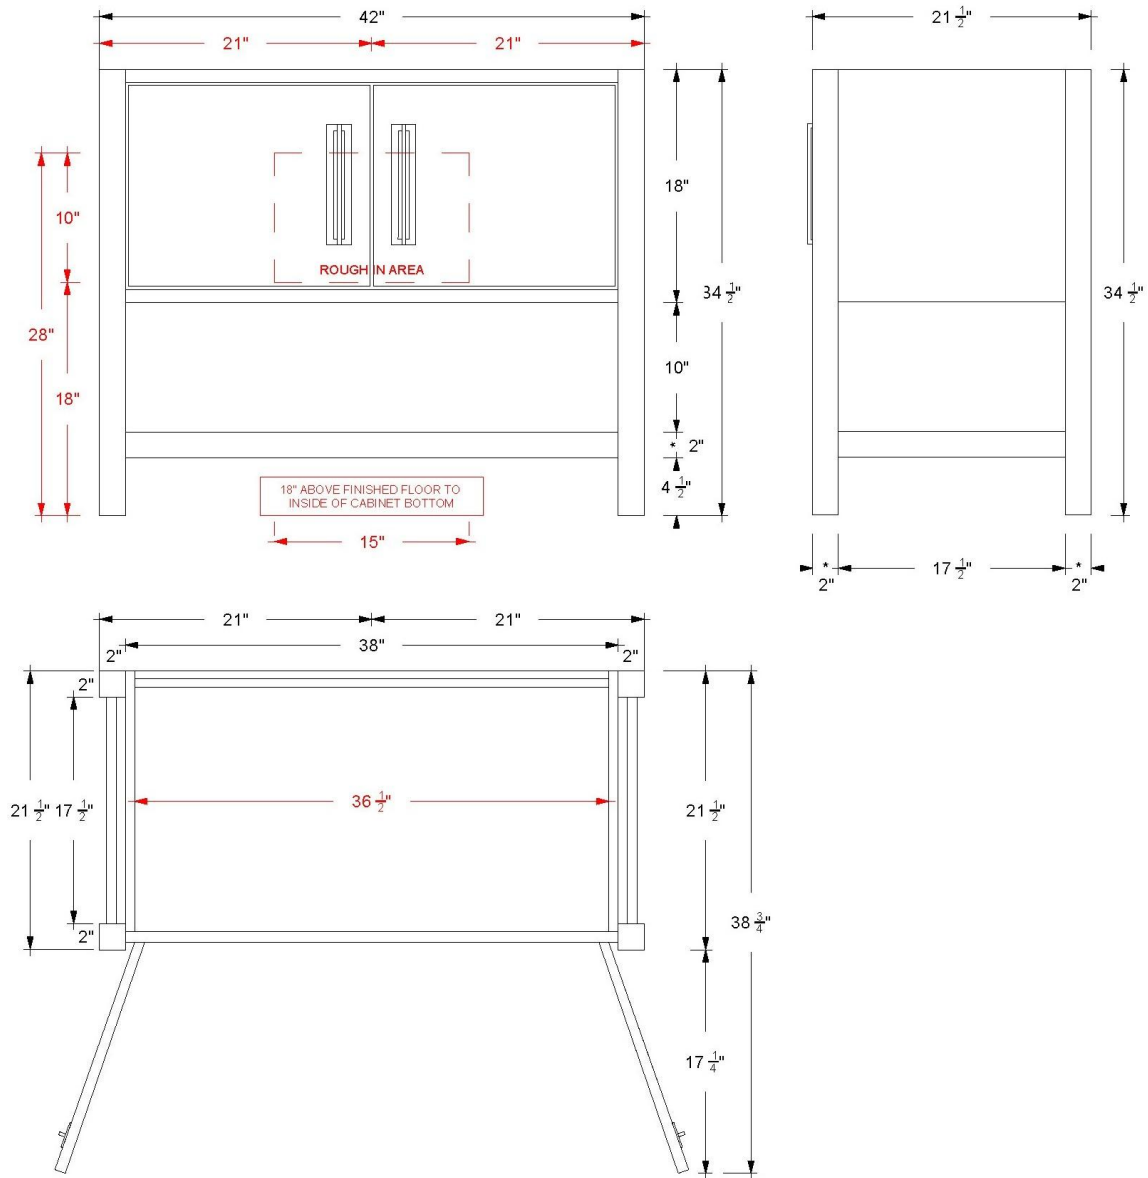

VANDERLOC

42" Single Bath Vanity

Kiawah

KWS1-42

Technical Information

All product dimensions are nominal.

- Installation: Bath Vanity
- Number of doors: 2

Notes

Install this product according to the installation instructions.