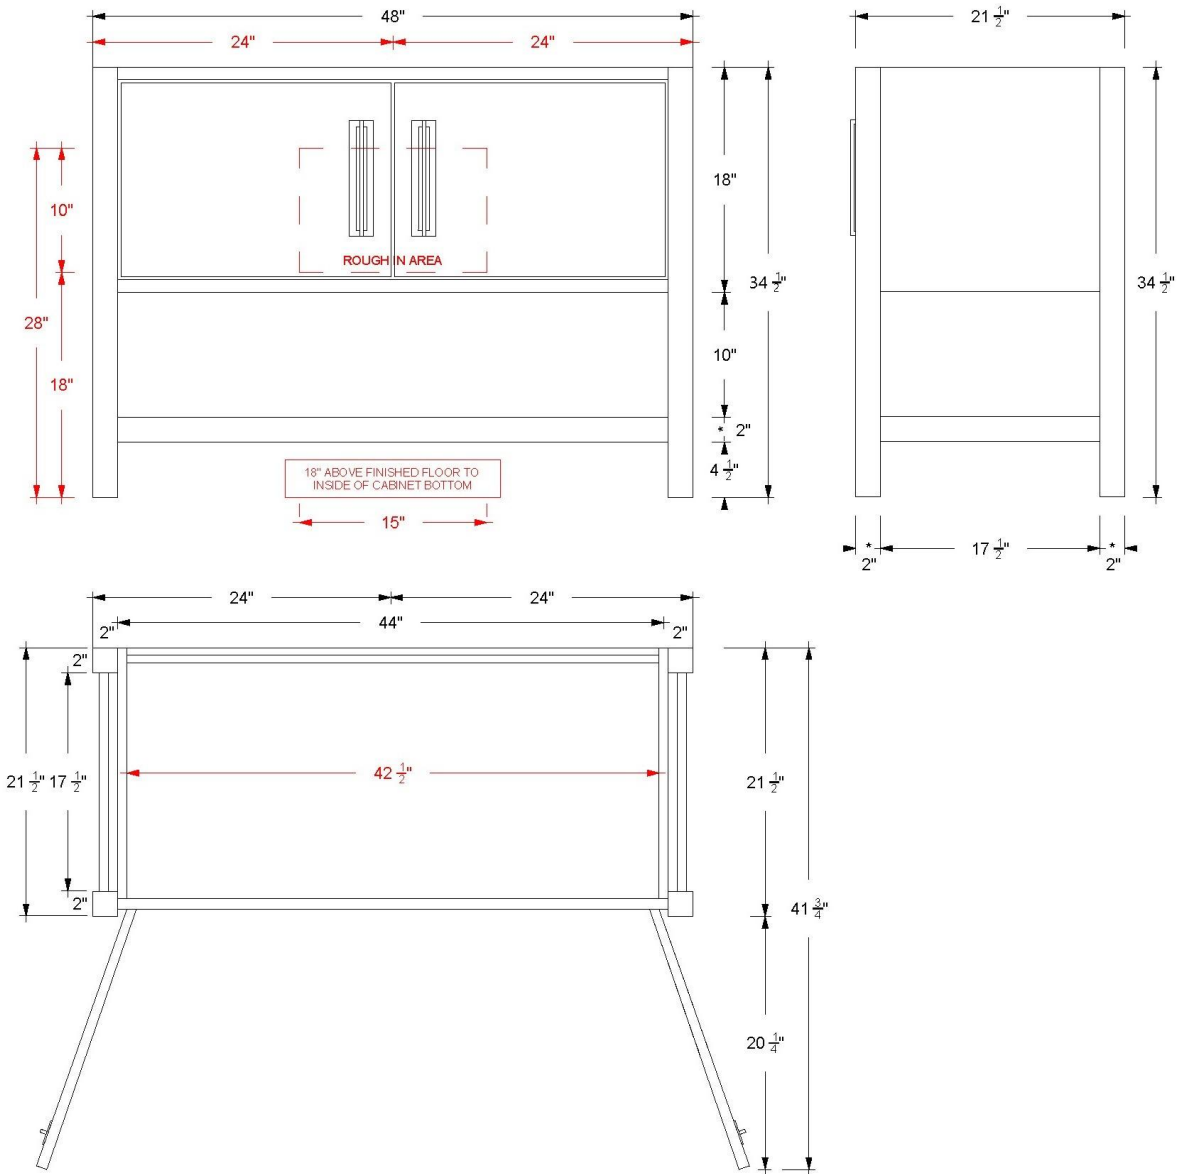

VANDERLOC

48" Single Bath Vanity

Kiawah

KWS1-48

Technical Information

All product dimensions are nominal.

- Installation: Bath Vanity
- Number of doors: 2

Notes

Install this product according to the installation instructions.