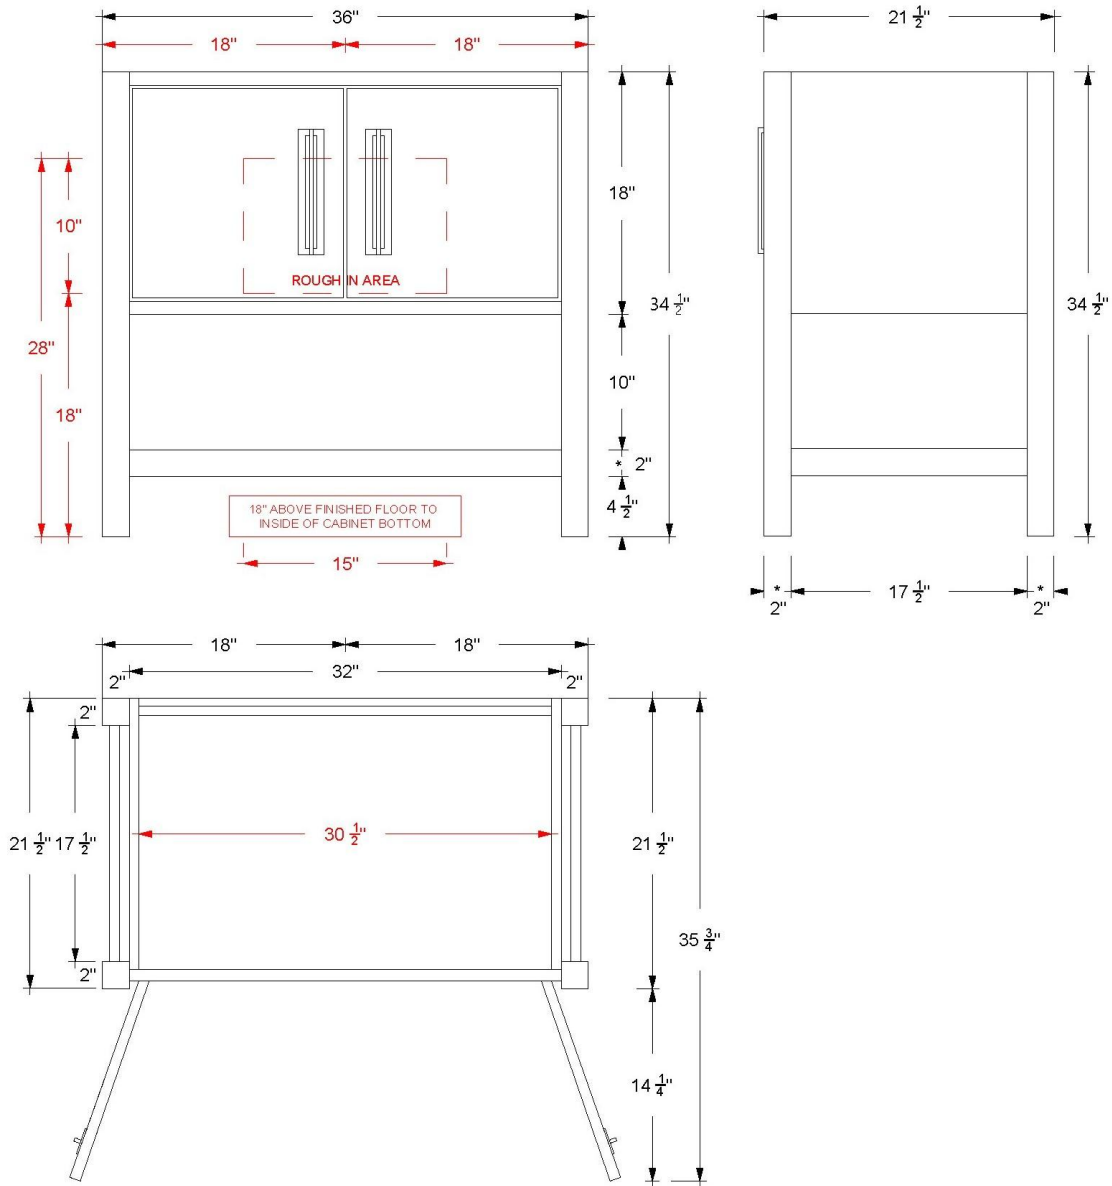

Technical Information

All product dimensions are nominal.

- Installation: Bath Vanity
- Number of doors: 2

Notes

Install this product according to the installation instructions.