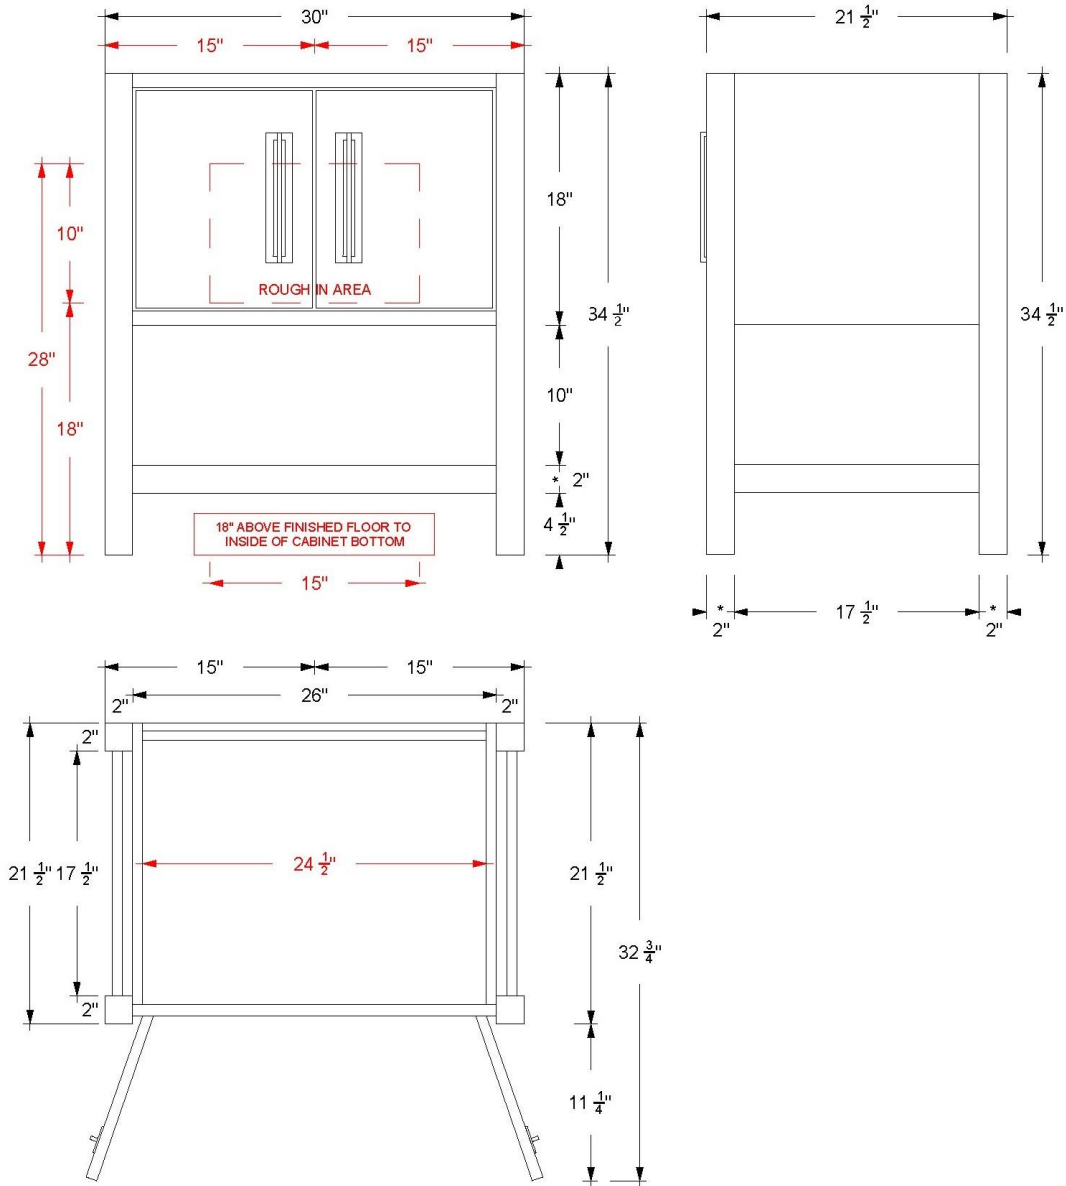

VANDERLOC

30" Single Bath Vanity

Kiawah

KWS1-30

Technical Information

All product dimensions are nominal.

- Installation: Bath Vanity
- Number of doors: 2

Notes

Install this product according to the installation instructions.