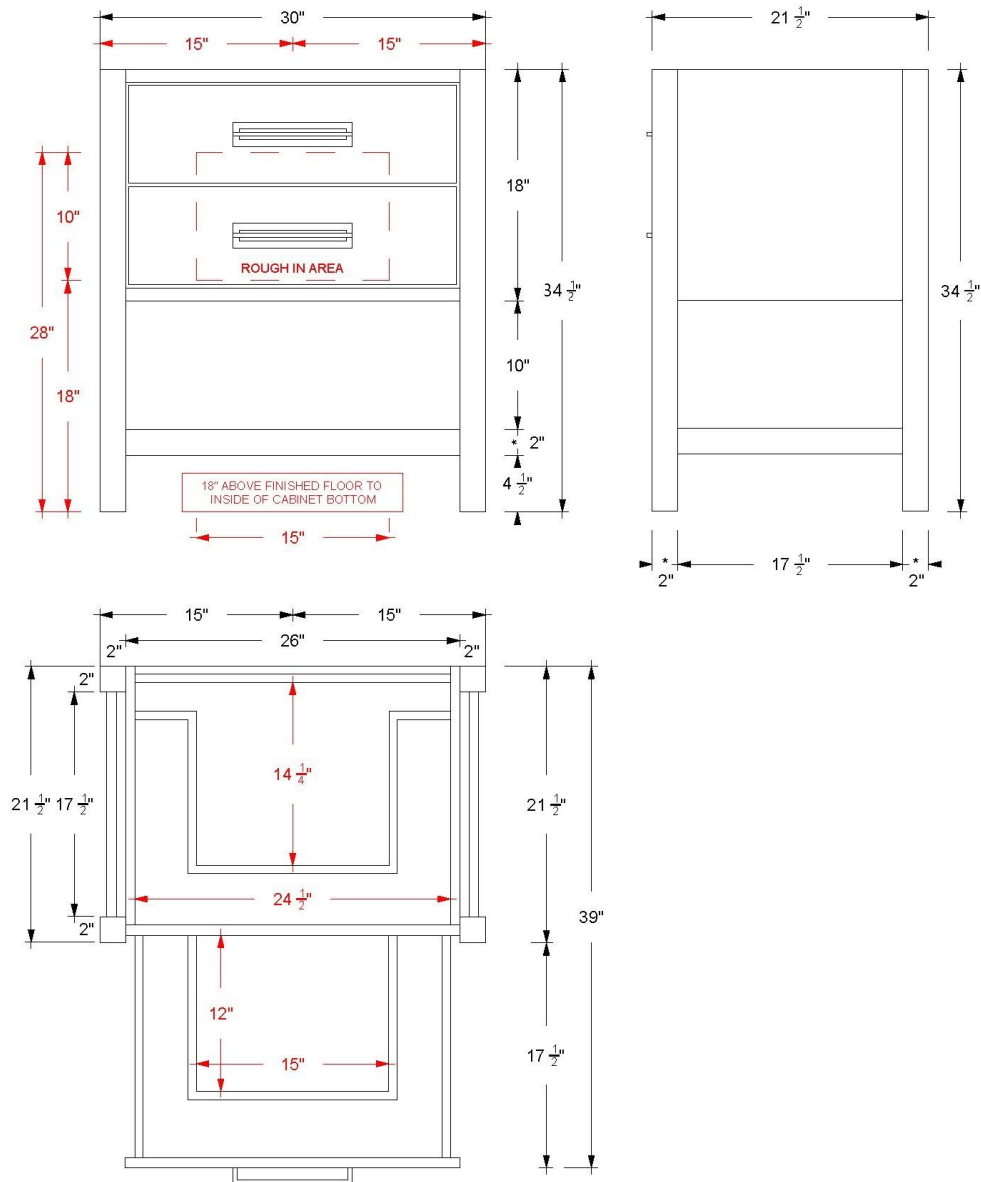

VANDERLOC

30" 2-Drawer Single Bath Vanity

Kiawah
KWS2-30

Features

- Inset look with UV-coated plywood cabinet interior
- 2" square posts on all four corners
- 2 u-shaped fully functional softclose drawers
- Conversion Varnish finish
- 2" useable shelf below the vanity cabinet
- Hardware size 8-13/16" center to center
- Top and faucet sold separately
- Plumbing rough in area cut-out detailed on page 2
- Made in the US

Technical Information

All product dimensions are nominal.

- Installation: Bath Vanity
- Number of drawers: 2

Notes

Install this product according to the installation instructions.

VANDERLOC

36" 2-Drawer Single Bath Vanity

Kiawah
KWS2-36

Features

- Inset look with UV-coated plywood cabinet interior
- 2" square posts on all four corners
- 2 u-shaped fully functional softclose drawers
- Conversion Varnish finish
- 2" useable shelf below the vanity cabinet
- Hardware size 8-13/16" center to center
- Top and faucet sold separately
- Plumbing rough in area cut-out detailed on page 2
- Made in the US