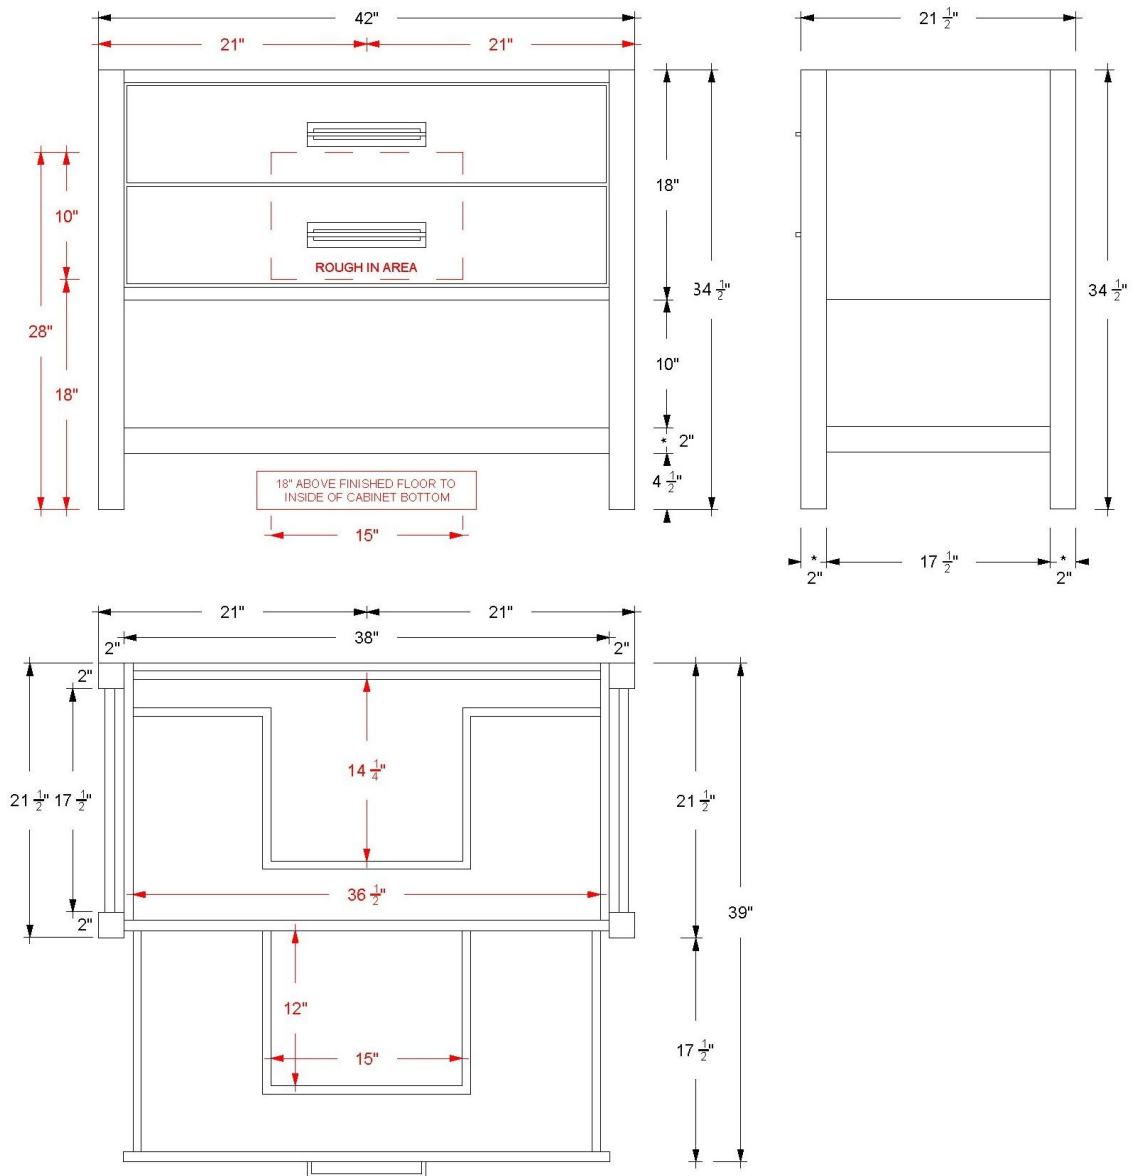

VANDERLOC

42" 2-Drawer Single Bath Vanity

Kiawah

KWS2-42

Technical Information

All product dimensions are nominal.

- Installation: Bath Vanity
- Number of drawers: 2

Notes

Install this product according to the installation instructions.