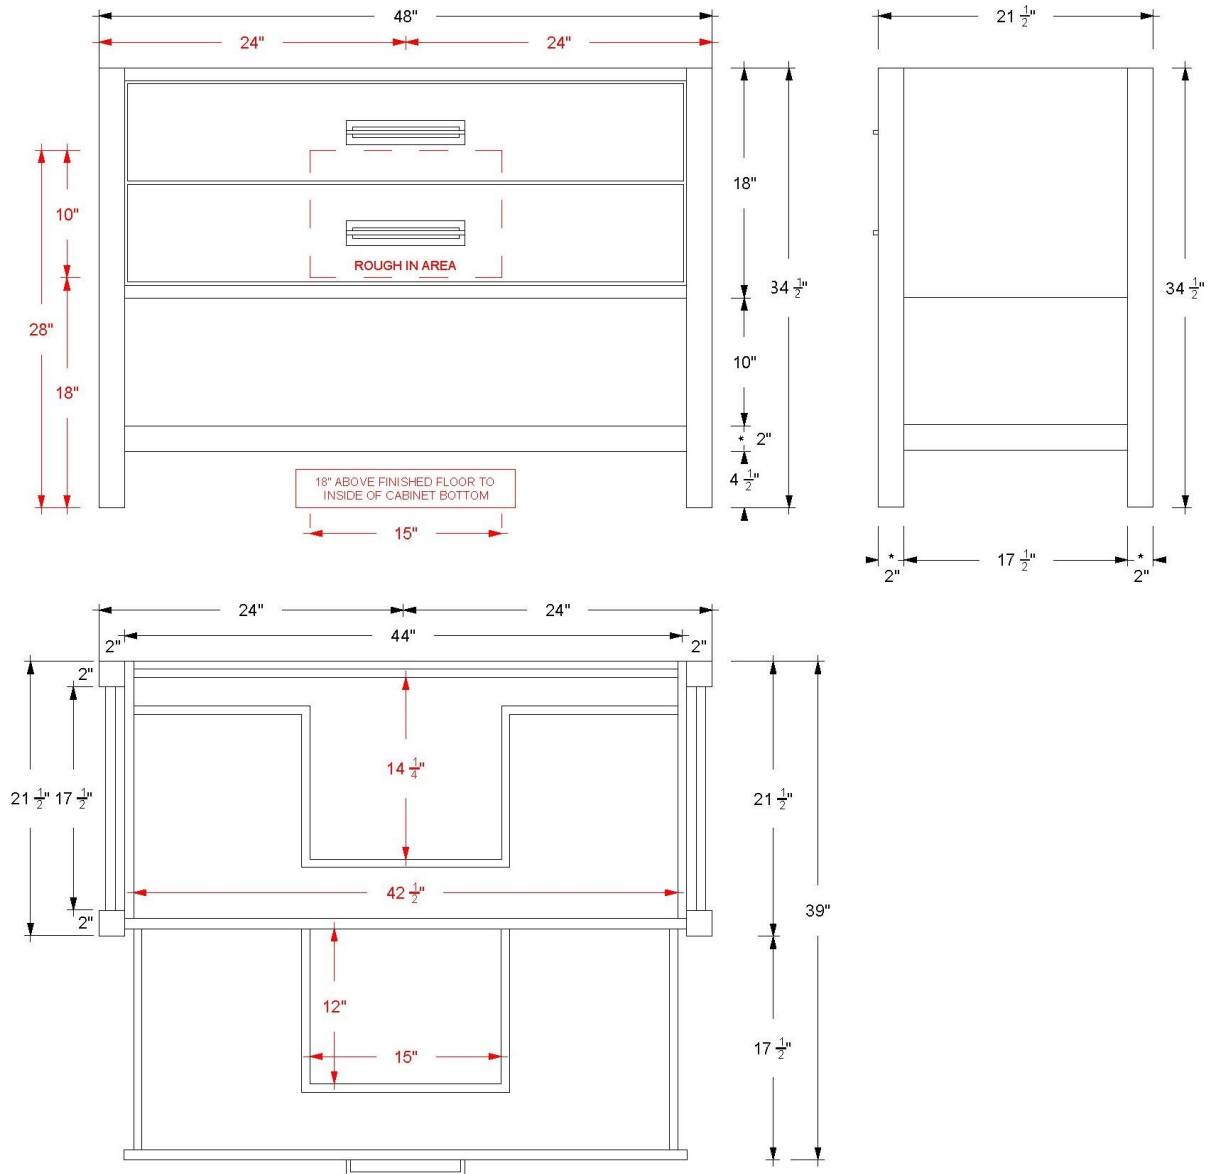

VANDERLOC

30" 2-Drawer Single Bath Vanity

Kiawah
KWS2-30

Features

- Inset look with UV-coated plywood cabinet interior
- 2" square posts on all four corners
- 2 u-shaped fully functional softclose drawers
- Conversion Varnish finish
- 2" useable shelf below the vanity cabinet
- Hardware size 8-13/16" center to center
- Top and faucet sold separately
- Plumbing rough in area cut-out detailed on page 2
- Made in the US

Technical Information

All product dimensions are nominal.

- Installation: Bath Vanity
- Number of drawers: 2

Notes

Install this product according to the installation instructions.

VANDERLOC

36" 2-Drawer Single Bath Vanity

Kiawah
KWS2-36

Features

- Inset look with UV-coated plywood cabinet interior
- 2" square posts on all four corners
- 2 u-shaped fully functional softclose drawers
- Conversion Varnish finish
- 2" useable shelf below the vanity cabinet
- Hardware size 8-13/16" center to center
- Top and faucet sold separately
- Plumbing rough in area cut-out detailed on page 2
- Made in the US

Technical Information

All product dimensions are nominal.

- Installation: Bath Vanity
- Number of drawers: 2

Notes

Install this product according to the installation instructions.