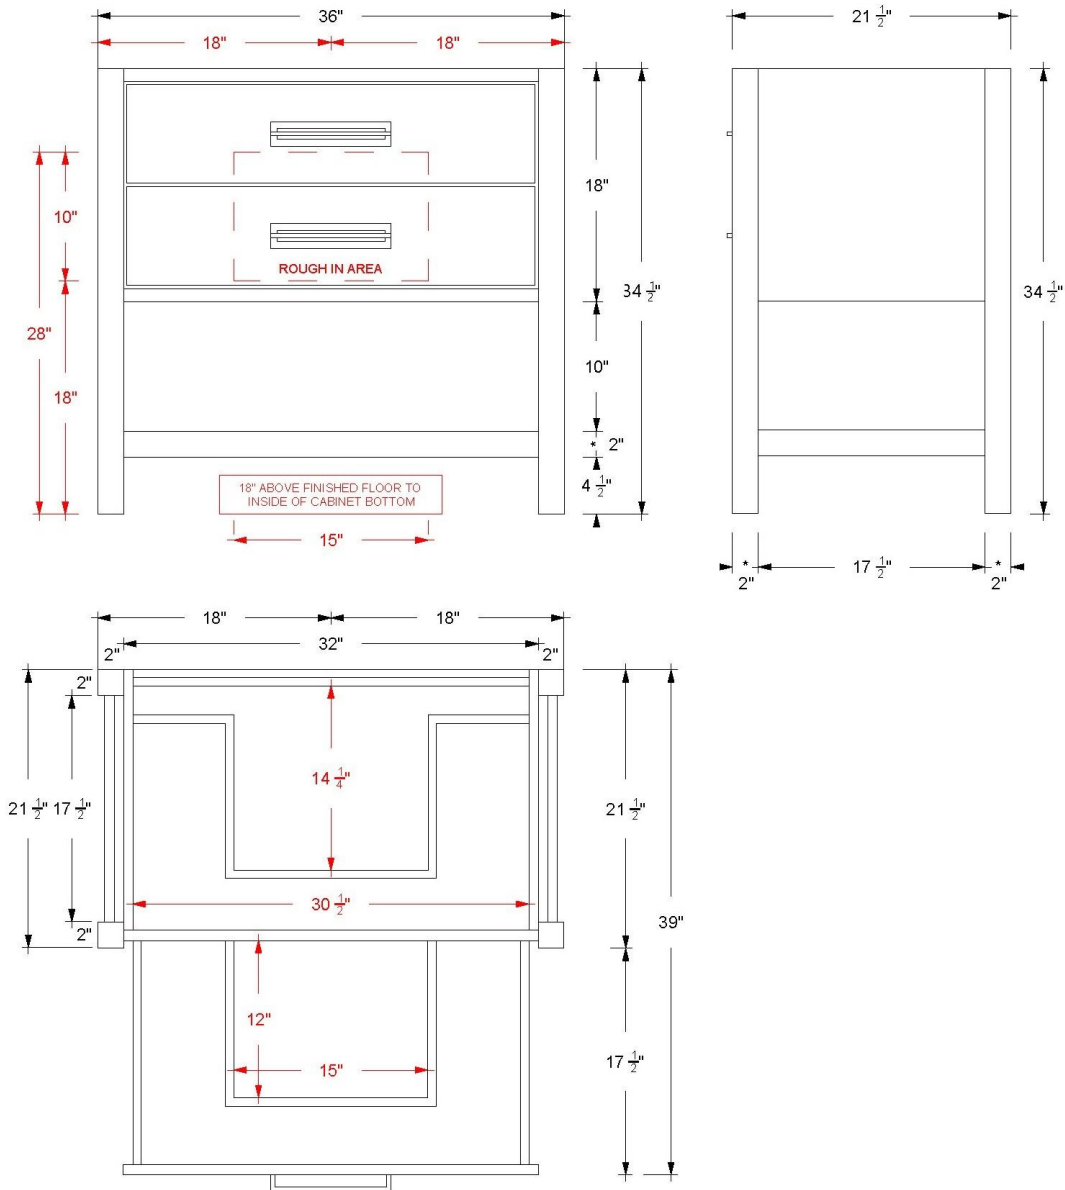

VANDERLOC

36" 2-Drawer Single Bath Vanity

Kiawah

KWS2-36

Technical Information

All product dimensions are nominal.

- Installation: Bath Vanity
- Number of drawers: 2

Notes

Install this product according to the installation instructions.