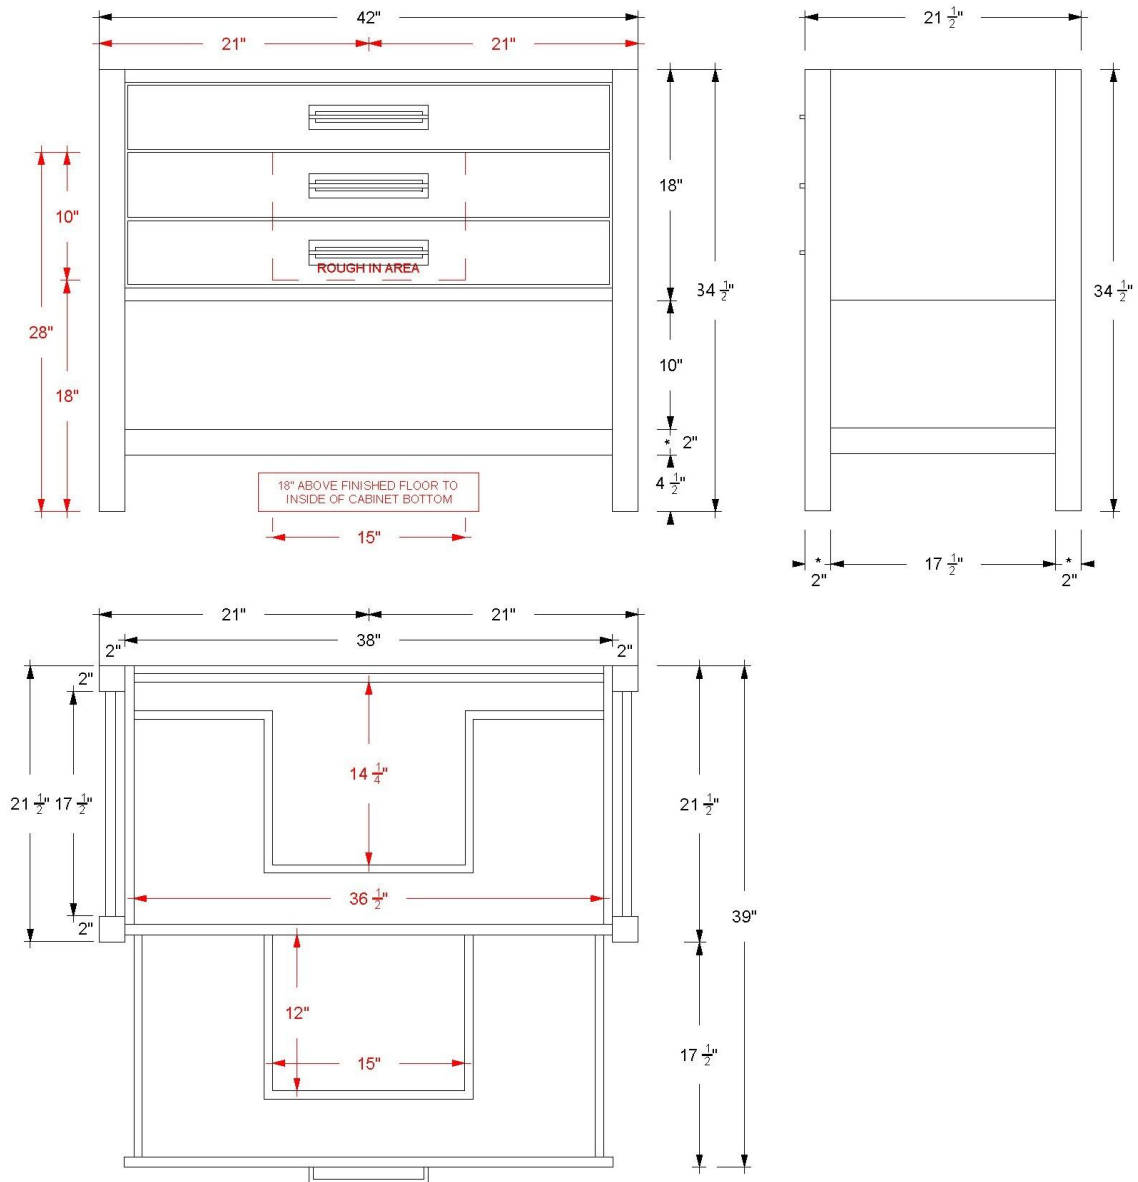

VANDERLOC

42" 3-Drawer Single Bath Vanity

Kiawah

KWS3-42

Technical Information

All product dimensions are nominal.

- Installation: Bath Vanity
- Number of drawers: 2

Notes

Install this product according to the installation instructions.