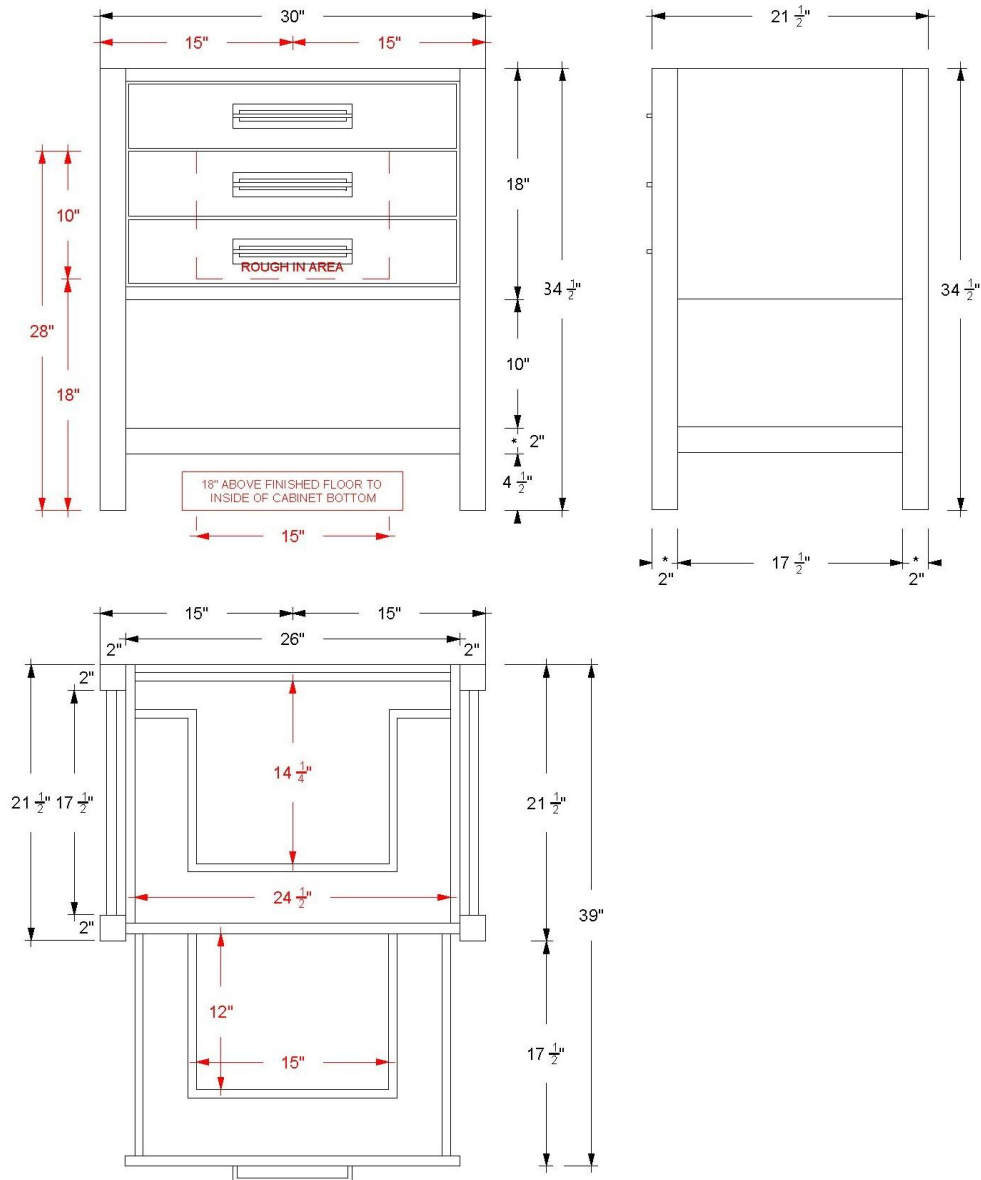

VANDERLOC

30" 3-Drawer Single Bath Vanity

Kiawah
KWS3-30

Features

- Inset look with UV-coated plywood cabinet interior
- 2" square posts on all four corners
- Top drawer front is decorative and non-functional
- 2 u-shaped fully functional softclose drawers
- Conversion Varnish finish
- 2" useable shelf below the vanity cabinet
- Hardware size 8-13/16" center to center
- Top and faucet sold separately
- Plumbing rough in area cut-out detailed on page 2
- Made in the US

VANDERLOC

30" 3-Drawer Single Bath Vanity

Kiawah
KWS3-30

Technical Information

All product dimensions are nominal.

- Installation: Bath Vanity
- Number of drawers: 2

Notes

Install this product according to the installation instructions.

VANDERLOC

36" 3-Drawer Single Bath Vanity

Kiawah
KWS3-36

Features

- Inset look with UV-coated plywood cabinet interior
- 2" square posts on all four corners
- Top drawer front is decorative and non-functional
- 2 u-shaped fully functional softclose drawers
- Conversion Varnish finish
- 2" useable shelf below the vanity cabinet
- Hardware size 8-13/16" center to center
- Top and faucet sold separately
- Plumbing rough in area cut-out detailed on page 2
- Made in the US