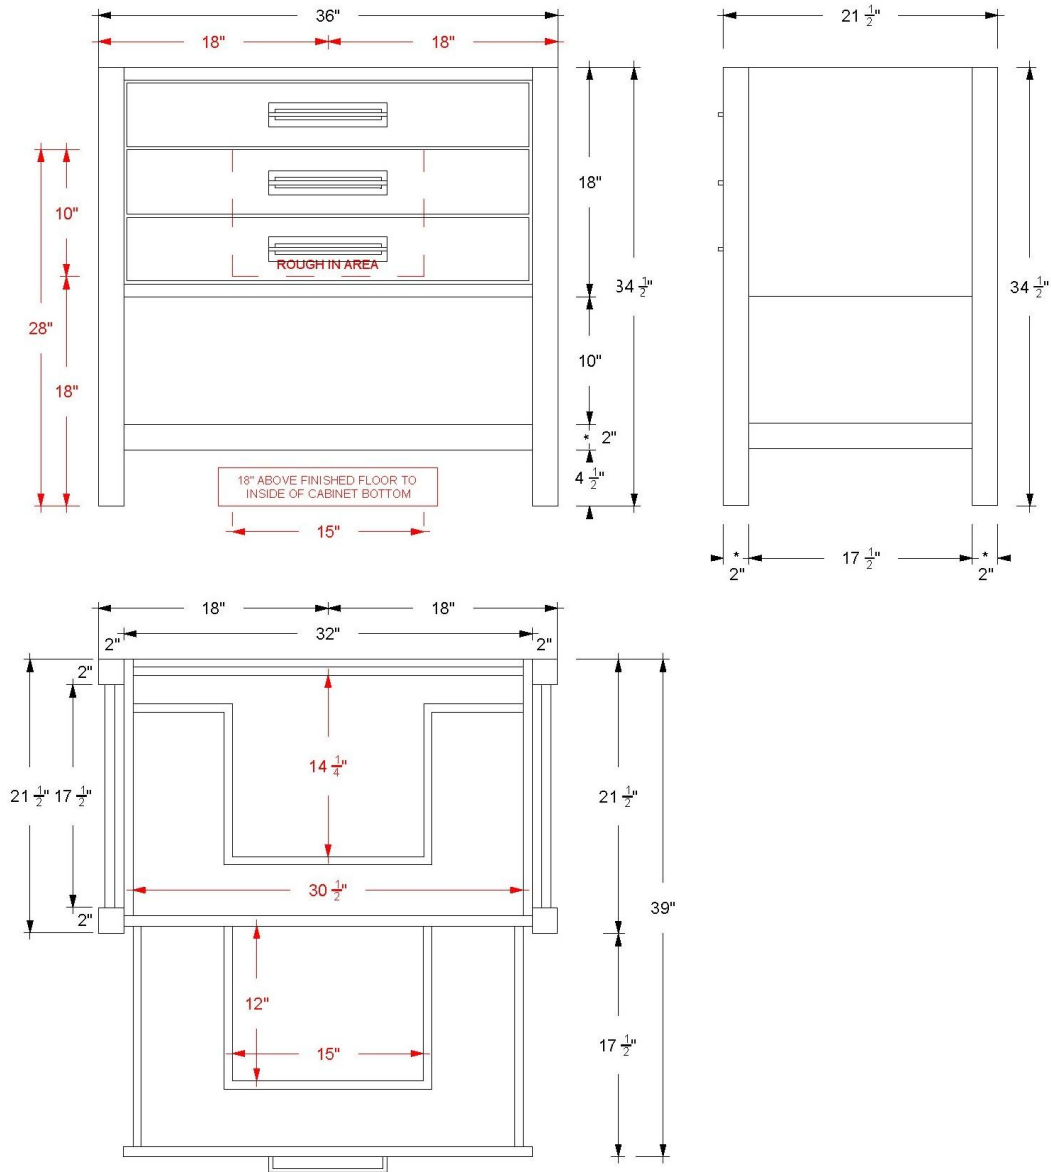

VANDERLOC

36" 3-Drawer Single Bath Vanity

Kiawah
KWS3-36

Technical Information

All product dimensions are nominal.

- Installation: Bath Vanity
- Number of drawers: 2

Notes

Install this product according to the installation instructions.