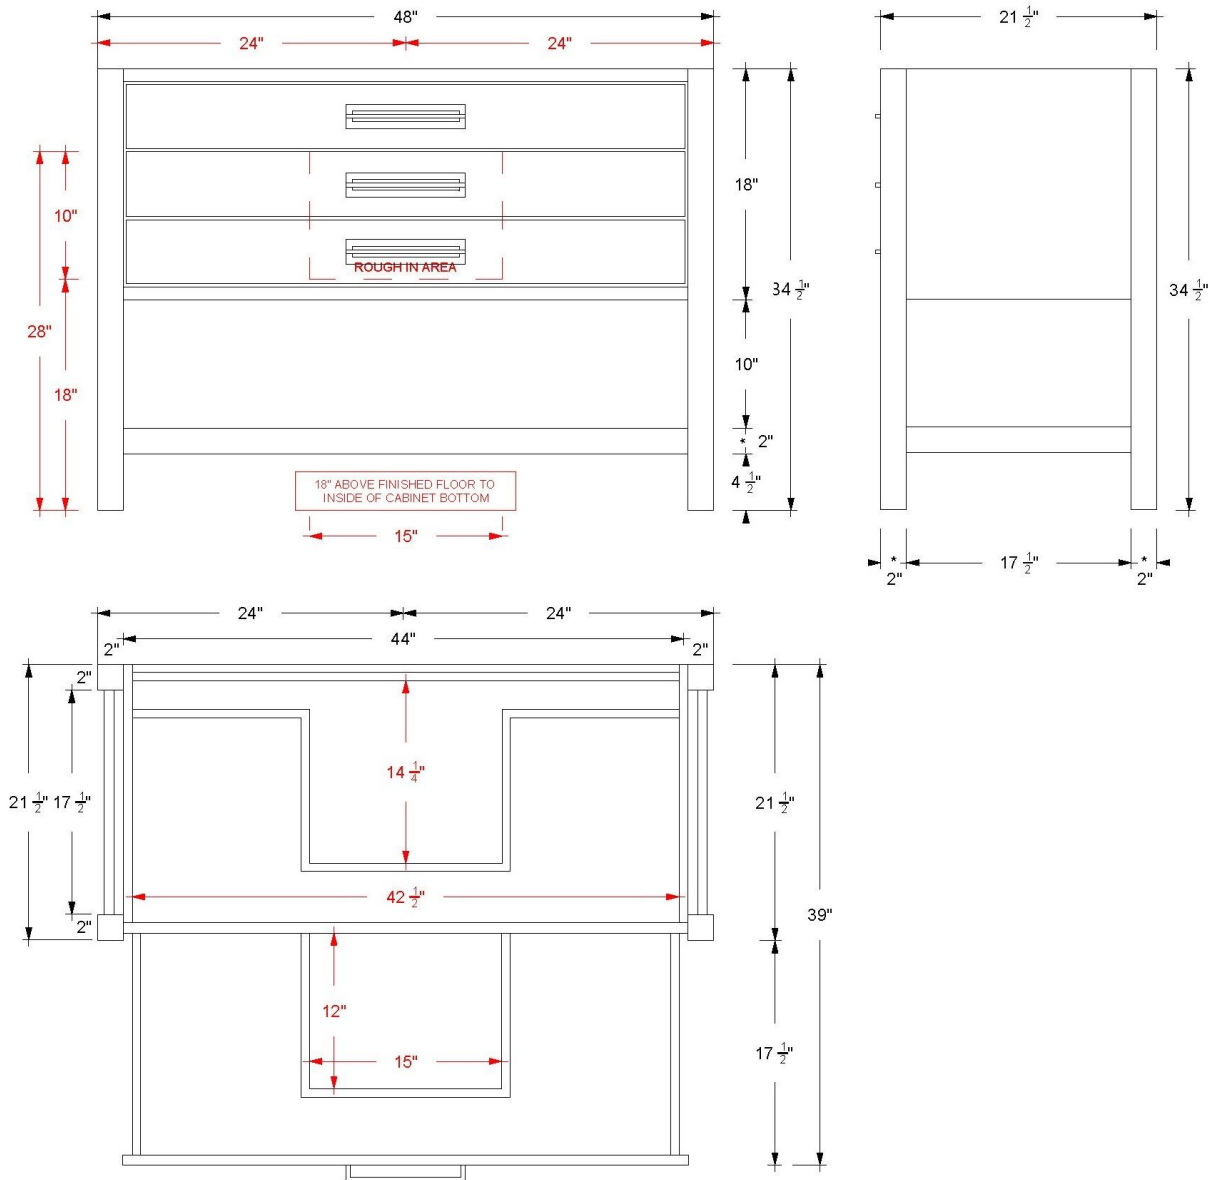

VANDERLOC

30" 3-Drawer Single Bath Vanity

Kiawah
KWS3-30

Features

- Inset look with UV-coated plywood cabinet interior
- 2" square posts on all four corners
- Top drawer front is decorative and non-functional
- 2 u-shaped fully functional softclose drawers
- Conversion Varnish finish
- 2" useable shelf below the vanity cabinet
- Hardware size 8-13/16" center to center
- Top and faucet sold separately
- Plumbing rough in area cut-out detailed on page 2
- Made in the US

VANDERLOC

30" 3-Drawer Single Bath Vanity

Kiawah
KWS3-30

Technical Information

All product dimensions are nominal.

- Installation: Bath Vanity
- Number of drawers: 2

Notes

Install this product according to the installation instructions.

VANDERLOC

36" 3-Drawer Single Bath Vanity

Kiawah
KWS3-36

Features

- Inset look with UV-coated plywood cabinet interior
- 2" square posts on all four corners
- Top drawer front is decorative and non-functional
- 2 u-shaped fully functional softclose drawers
- Conversion Varnish finish
- 2" useable shelf below the vanity cabinet
- Hardware size 8-13/16" center to center
- Top and faucet sold separately
- Plumbing rough in area cut-out detailed on page 2
- Made in the US

VANDERLOC

48" 3-Drawer Single Bath Vanity

Kiawah

KWS3-48

Technical Information

All product dimensions are nominal.

- Installation: Bath Vanity
- Number of drawers: 2

Notes