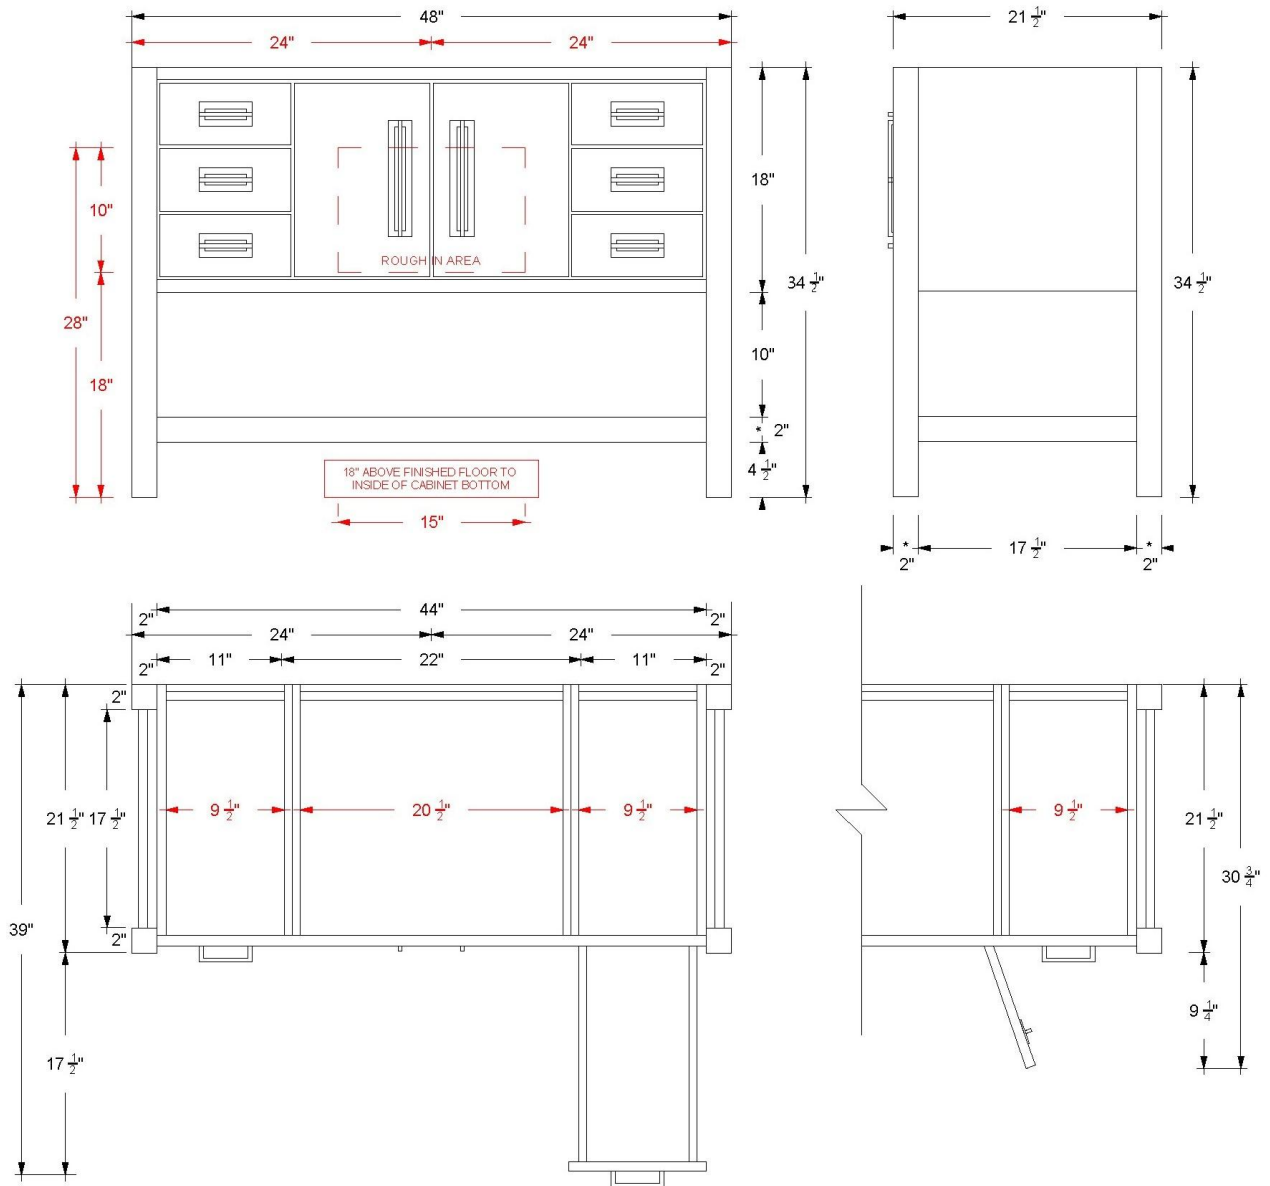

VANDERLOC

48" Single Extra Wide Vanity

Kiawah

KWS4-48

Technical Information

All product dimensions are nominal.

- Installation: Bath Vanity
- Number of doors: 2
- Number of drawers: 6

Notes

Install this product according to the installation instructions.

Vanderloc® reserves the right to make revisions without notice to product specifications. For the most current Specification Sheet, go to www.vanderloc.com