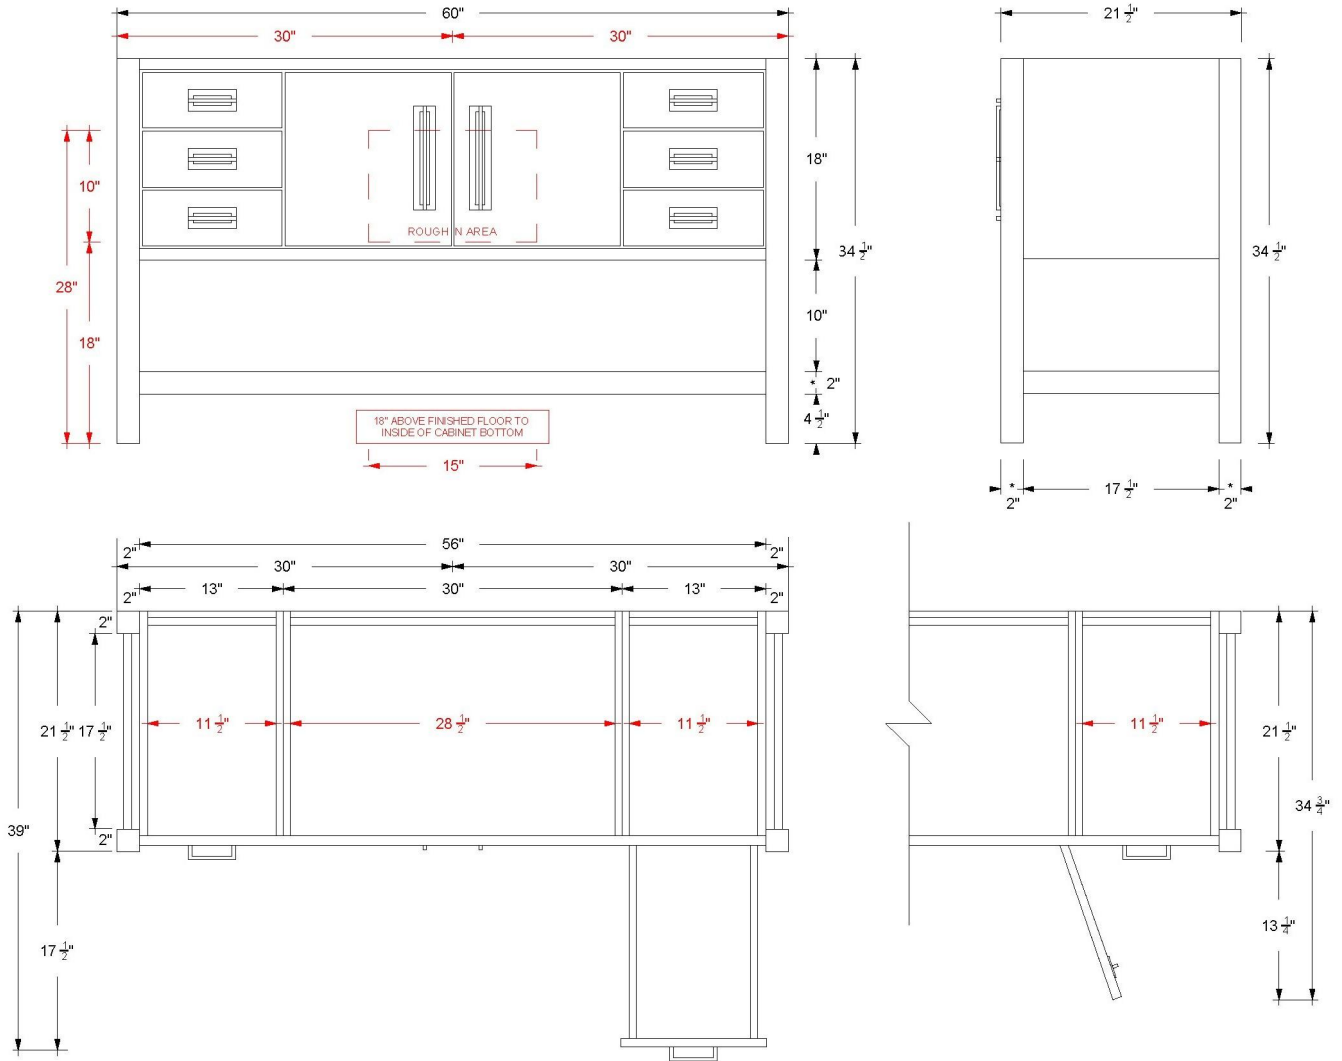

Technical Information

All product dimensions are nominal.

- Installation: Bath Vanity
- Number of doors: 2
- Number of drawers: 6

Notes

Install this product according to the installation instructions.