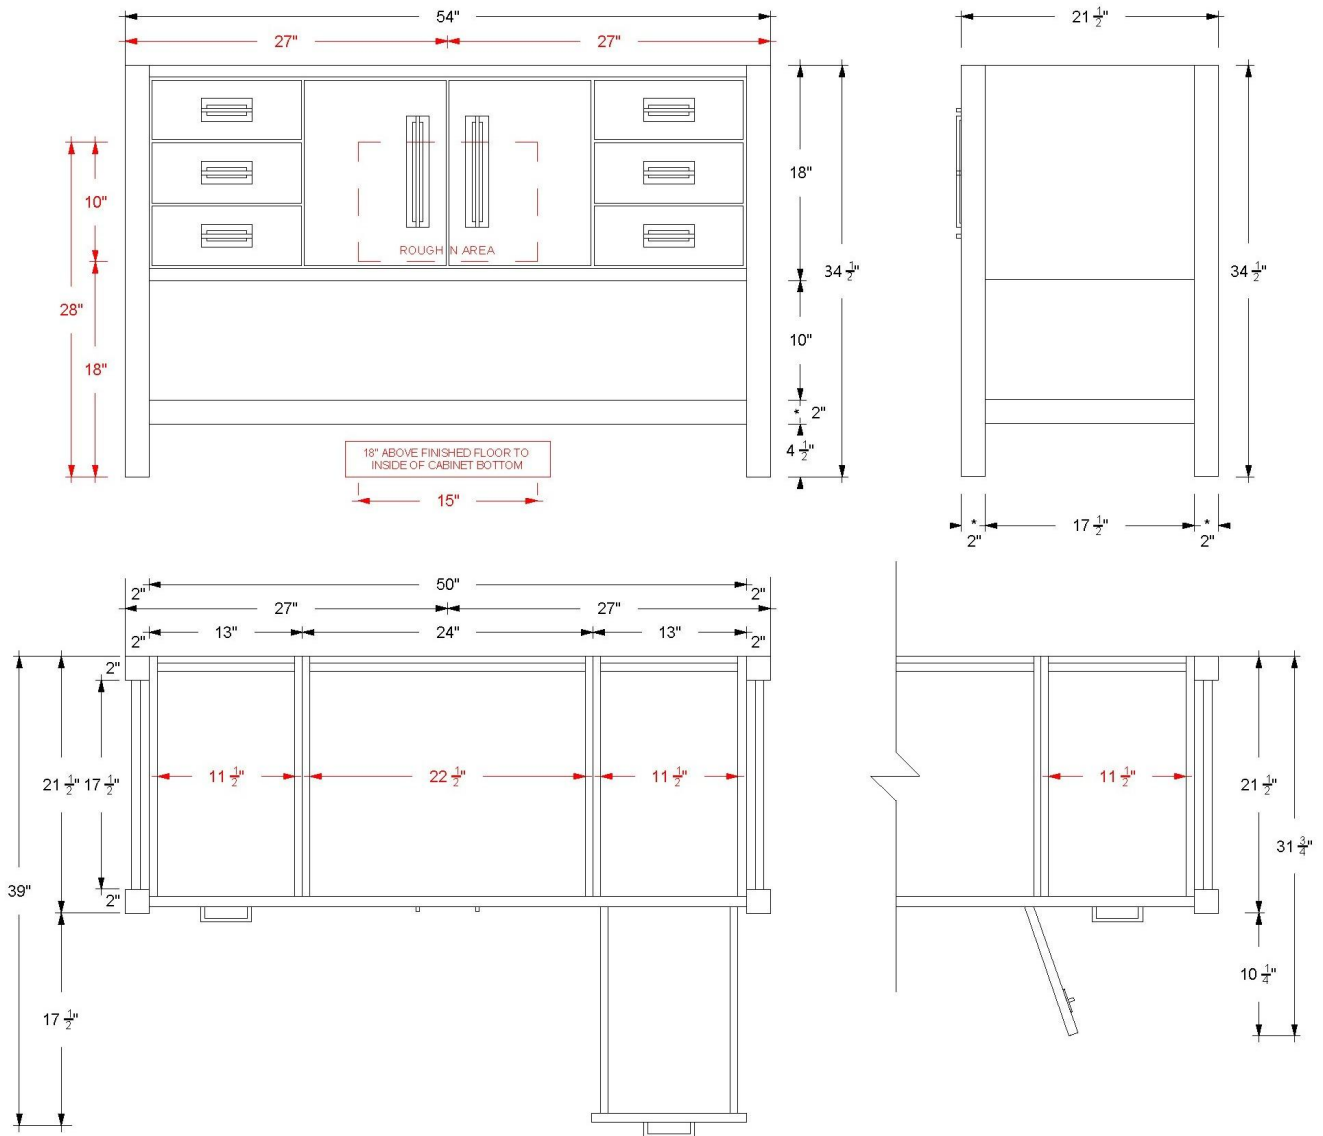

VANDERLOC

54" Single Extra Wide Vanity

Kiawah

KWS4-54

Technical Information

All product dimensions are nominal.

- Installation: Bath Vanity
- Number of doors: 2
- Number of drawers: 6

Notes

Install this product according to the installation instructions.