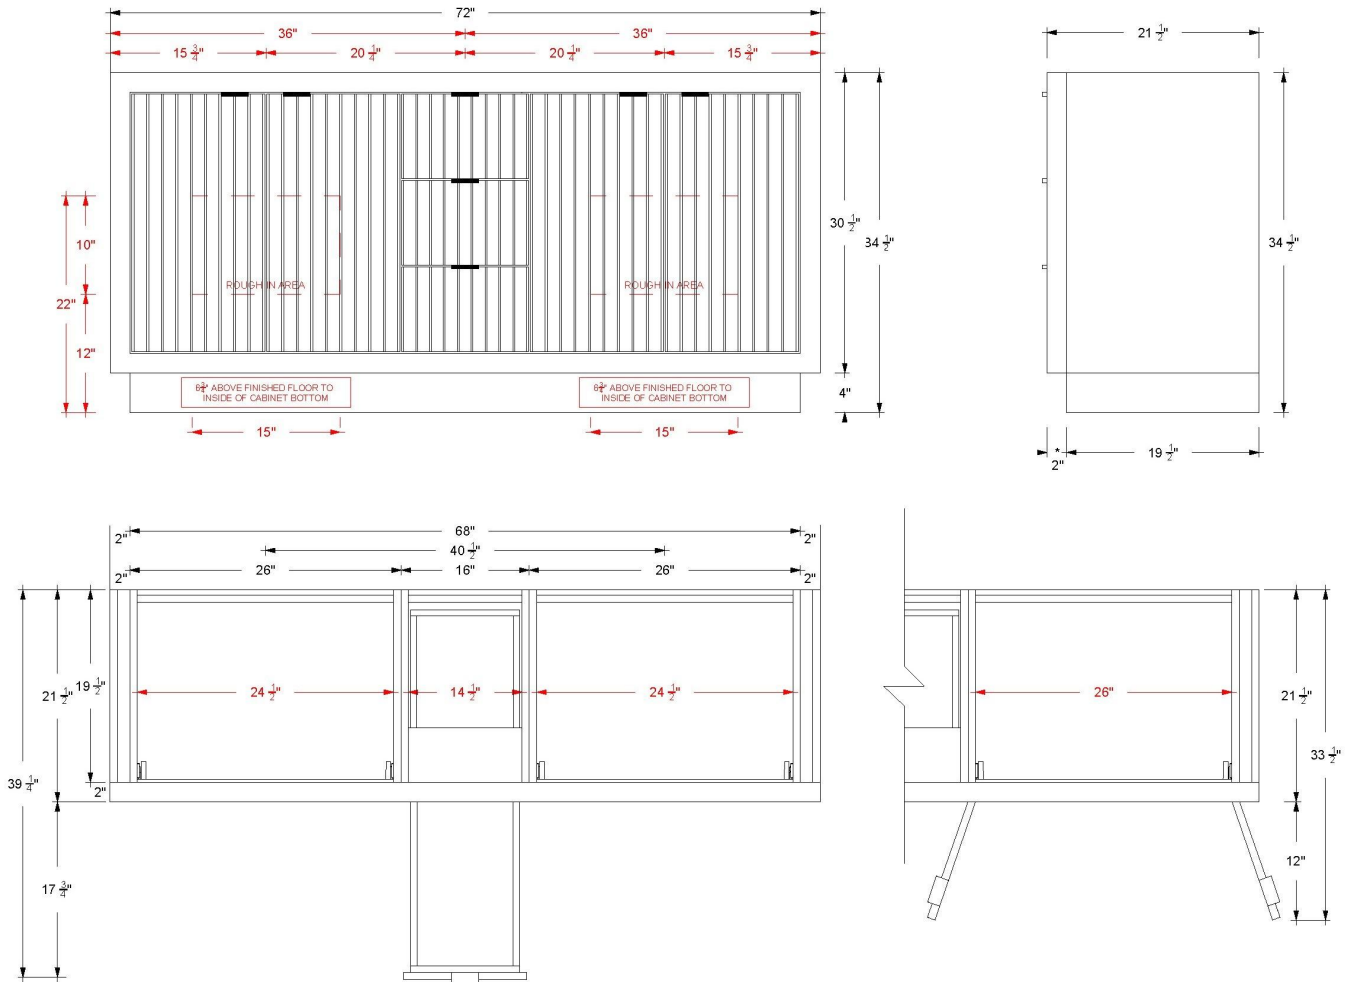

VANDERLOC

60" Double Bath Vanity

LeCrieu
LCD5-60

Features

- Inset construction with UV coated plywood cabinet interior
- 2" Frame
- Full height doors with softclose Blum® 110° hinges
- 3 Functional Softclose drawers
- Satin varnish finish
- Hardware size 2-3/4" center to center
- Top and faucet not included
- Plumbing rough in area cut-out detailed on page 2
- Made in the US

Technical Information

All product dimensions are nominal.

- Installation: Bath Vanity
- Number of doors: 4
- Number of drawers: 3

Notes

Install this product according to the installation instructions.