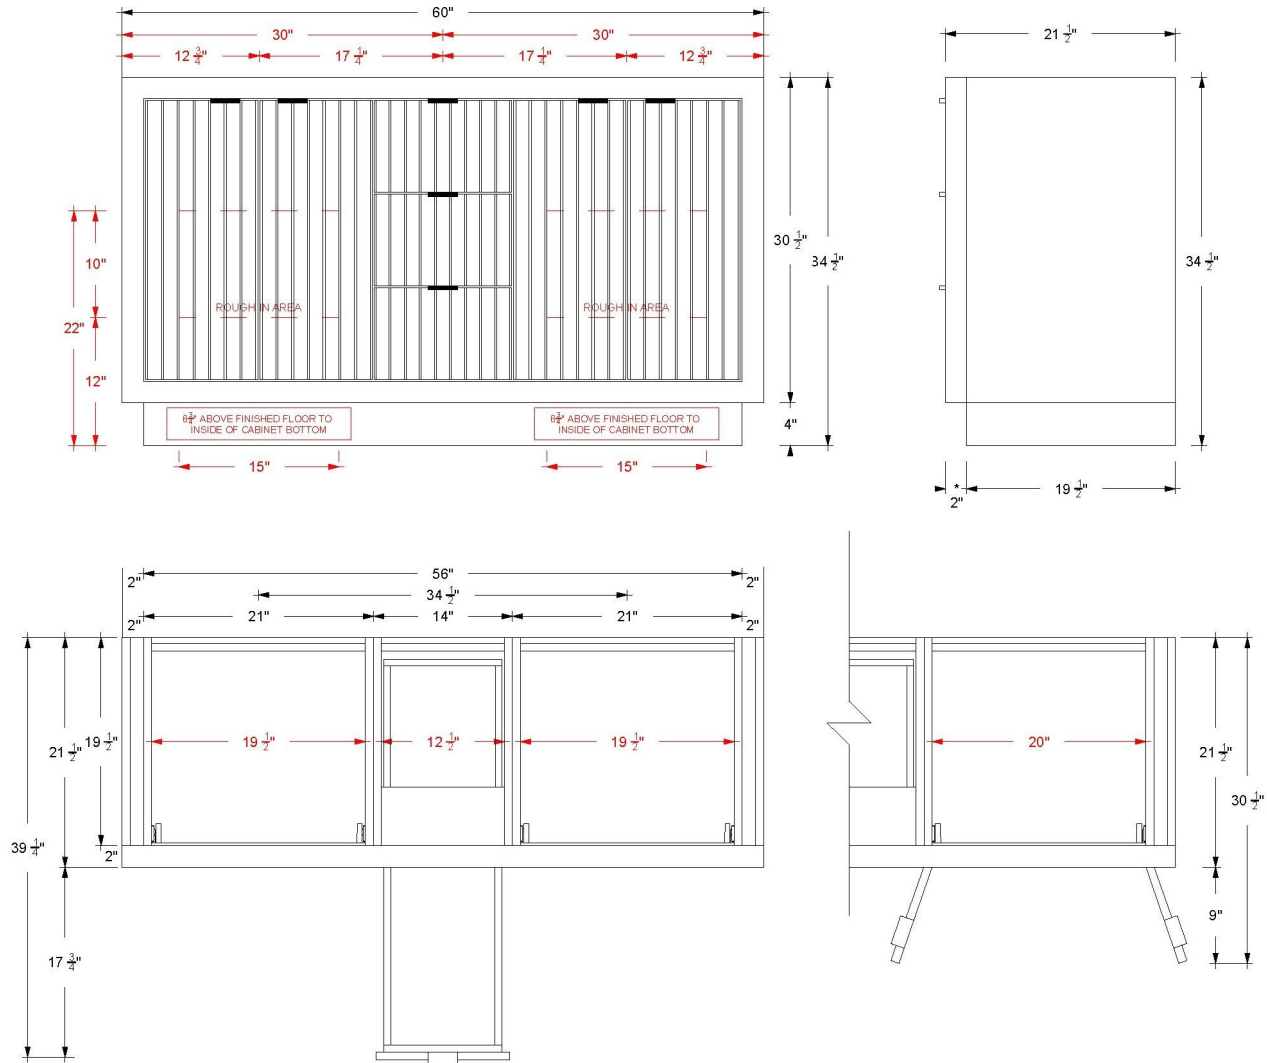

VANDERLOC

60" Double Bath Vanity

LeCrieu
LCD5-60

Features

- Inset construction with UV coated plywood cabinet interior
- 2" Frame
- Full height doors with softclose Blum® 110° hinges
- 3 Functional Softclose drawers
- Satin varnish finish
- Hardware size 2-3/4" center to center
- Top and faucet not included
- Plumbing rough in area cut-out detailed on page 2
- Made in the US

Technical Information

All product dimensions are nominal.

- Installation: Bath Vanity
- Number of doors: 4
- Number of drawers: 3

Notes

Install this product according to the installation instructions.

VANDERLOC

72" Double Bath Vanity

LeCrieu
LCD5-72

Features

- Inset construction with UV coated plywood cabinet interior
- 2" Frame
- Full height doors with softclose Blum® 110° hinges
- 3 Functional Softclose drawers
- Satin varnish finish
- Hardware size 2-3/4" center to center
- Top and faucet not included
- Plumbing rough in area cut-out detailed on page 2
- Made in the US