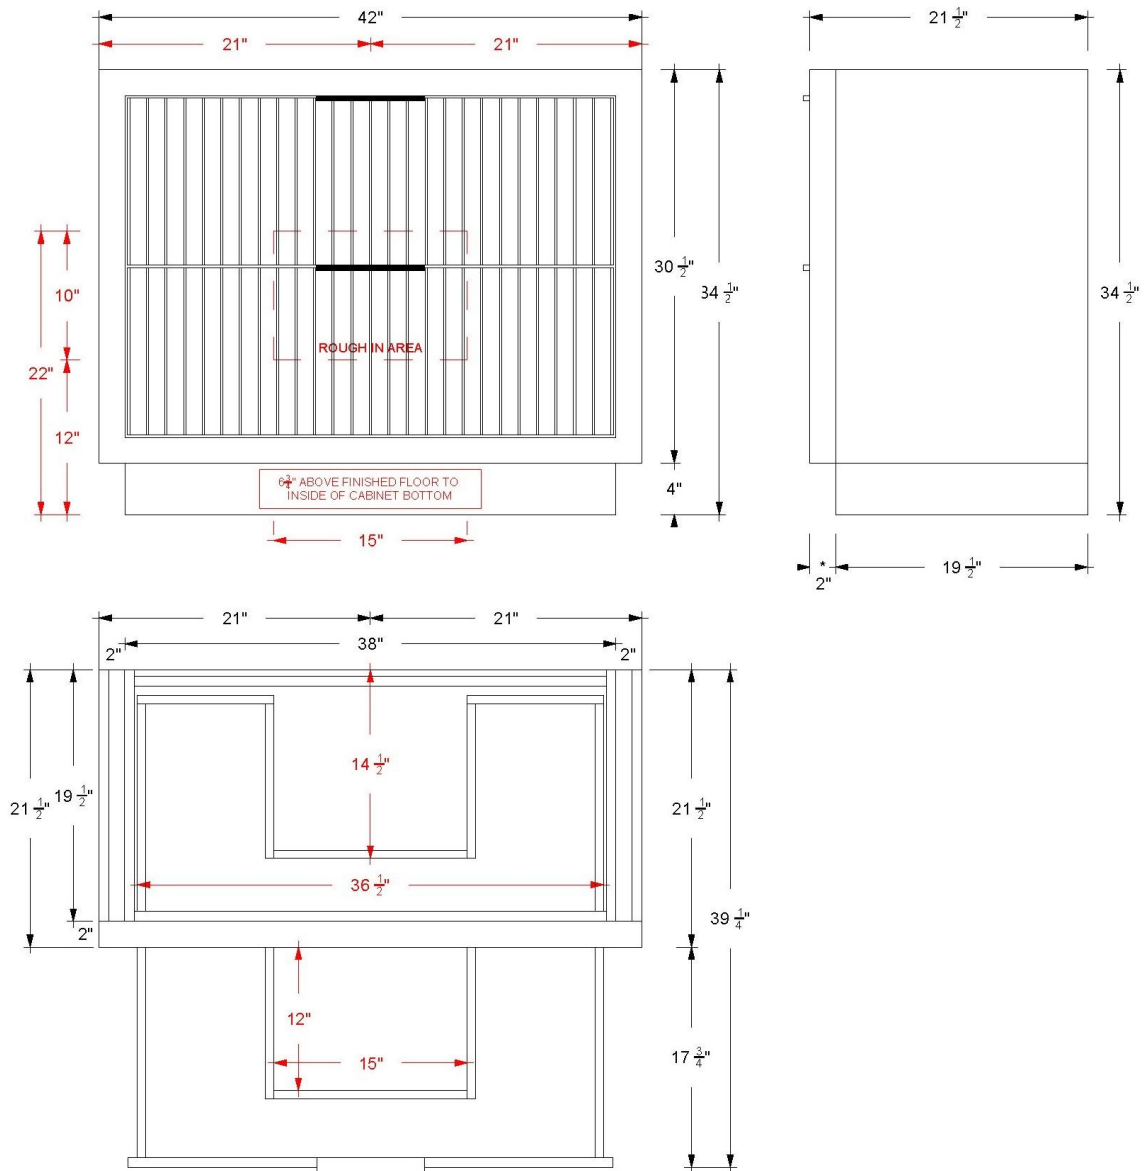

VANDERLOC

30" 2-Drawer Single Bath Vanity

LeCrieu
LCS2-30

Features

- Inset construction with UV coated plywood cabinet interior
- 2" Frame
- 2 U-shaped fully functional softclose drawer
- Satin varnish finish
- Hardware size 8-11/32" center to center
- Top and faucet not included
- Plumbing rough in area cut-out detailed on page 2
- Made in the US

VANDERLOC

30" 2-Drawer Single Bath Vanity

LeCrieu
LCS2-30

Technical Information

All product dimensions are nominal.

- Installation: Bath Vanity
- Number of drawers: 2

Notes

Install this product according to the installation instructions.

VANDERLOC

36" 2-Drawer Single Bath Vanity

LeCrieu
LCS2-36

Features

- Inset construction with UV coated plywood cabinet interior
- 2" Frame
- 2 U-shaped fully functional softclose drawer
- Satin varnish finish
- Hardware size 8-11/32" center to center
- Top and faucet not included
- Plumbing rough in area cut-out detailed on page 2
- Made in the US

VANDERLOC

42" 2-Drawer Single Bath Vanity

LeCrieu
LCS2-42

Technical Information

All product dimensions are nominal.

- Installation: Bath Vanity
- Number of drawers: 2

Notes

Install this product according to the installation instructions.