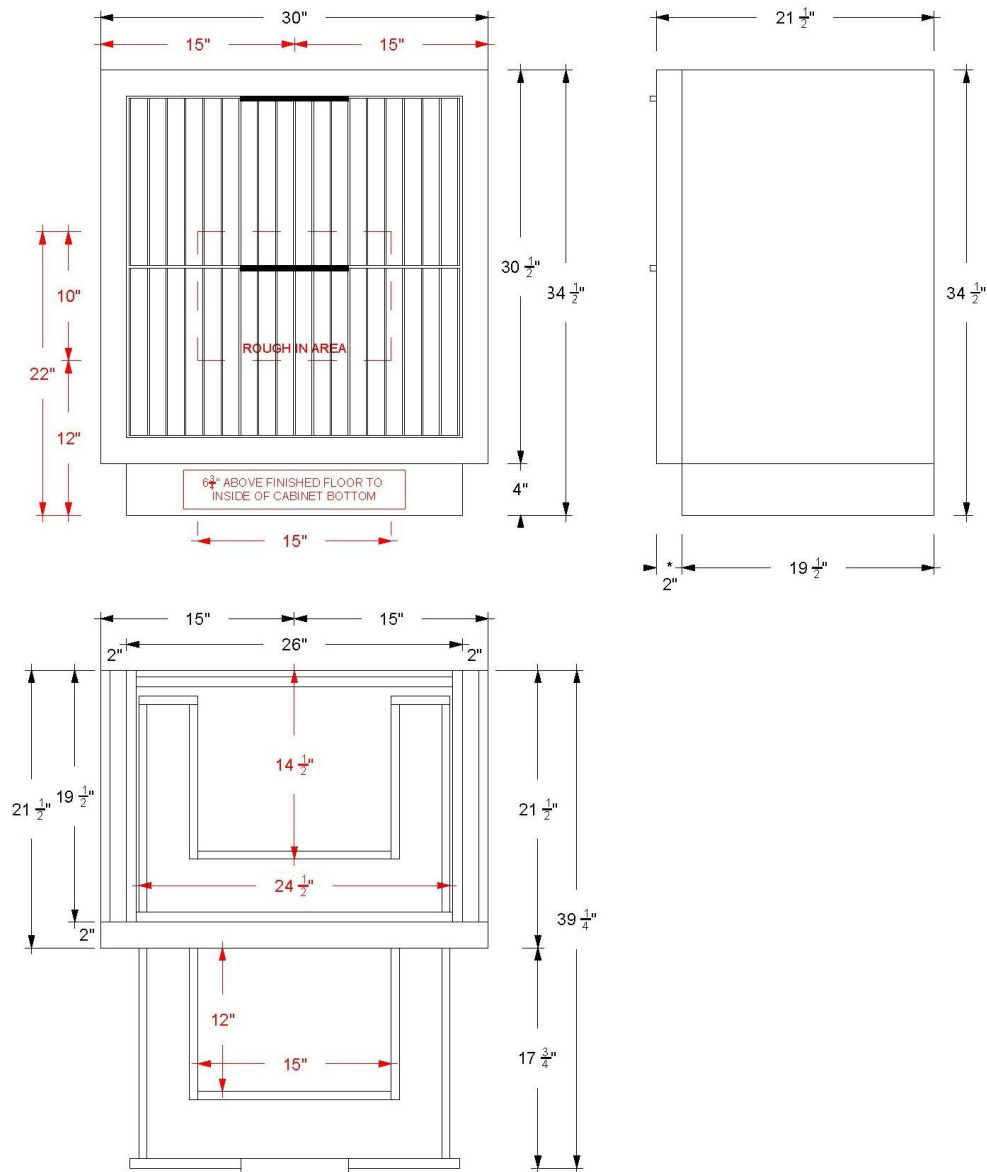

VANDERLOC

30" 2-Drawer Single Bath Vanity

LeCrieu
LCS2-30

Features

- Inset construction with UV coated plywood cabinet interior
- 2" Frame
- 2 U-shaped fully functional softclose drawer
- Satin varnish finish
- Hardware size 8-11/32" center to center
- Top and faucet not included
- Plumbing rough in area cut-out detailed on page 2
- Made in the US

VANDERLOC

30" 2-Drawer Single Bath Vanity

LeCrieu
LCS2-30

Technical Information

All product dimensions are nominal.

- Installation: Bath Vanity
- Number of drawers: 2

Notes

Install this product according to the installation instructions.

VANDERLOC

36" 2-Drawer Single Bath Vanity

LeCrieu
LCS2-36

Features

- Inset construction with UV coated plywood cabinet interior
- 2" Frame
- 2 U-shaped fully functional softclose drawer
- Satin varnish finish
- Hardware size 8-11/32" center to center
- Top and faucet not included
- Plumbing rough in area cut-out detailed on page 2
- Made in the US