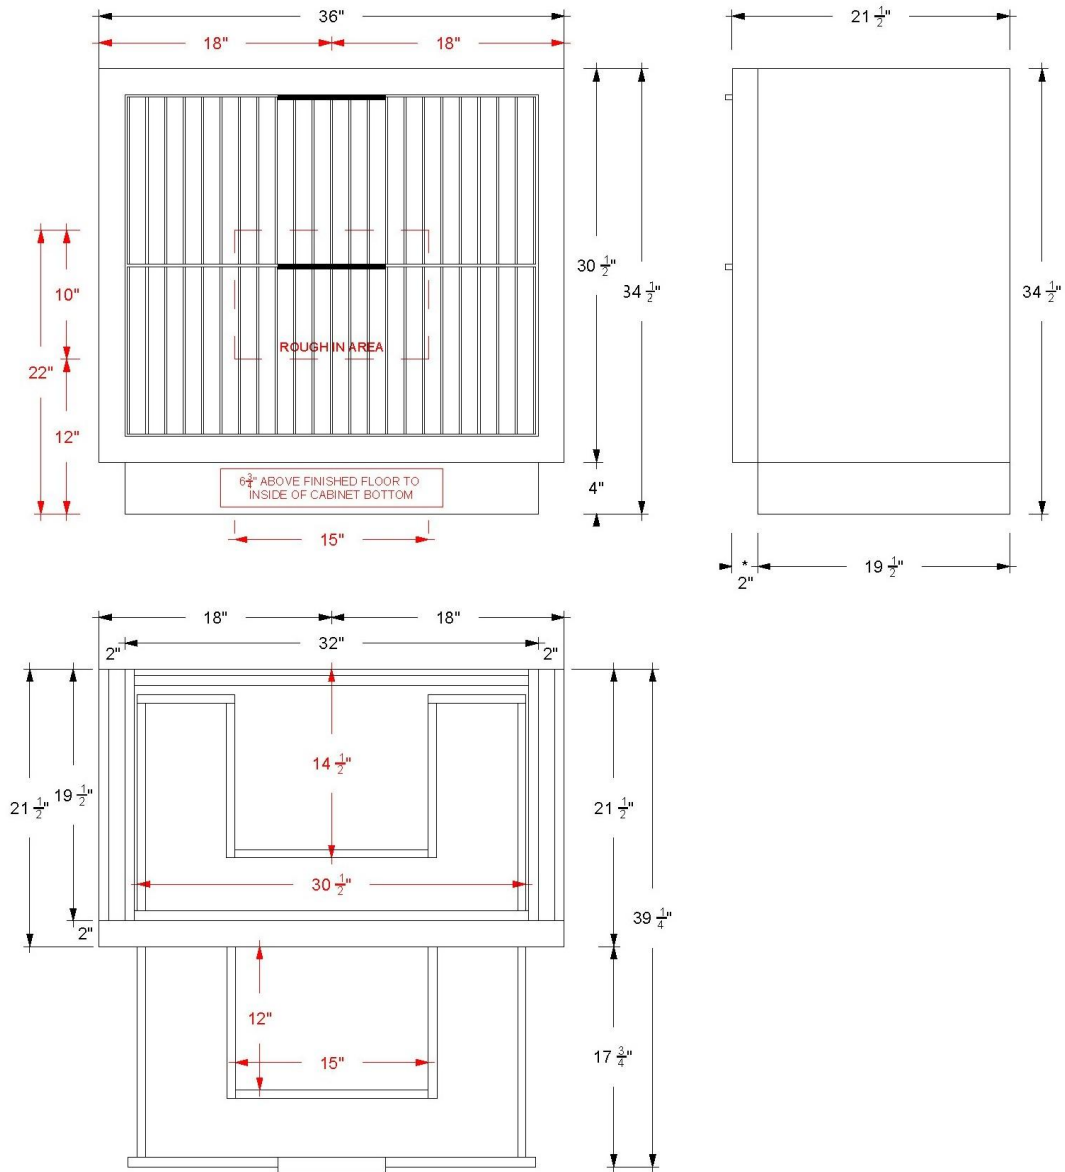

VANDERLOC

30" 2-Drawer Single Bath Vanity

LeCrieu
LCS2-30

Features

- Inset construction with UV coated plywood cabinet interior
- 2" Frame
- 2 U-shaped fully functional softclose drawer
- Satin varnish finish
- Hardware size 8-11/32" center to center
- Top and faucet not included
- Plumbing rough in area cut-out detailed on page 2
- Made in the US

VANDERLOC

30" 2-Drawer Single Bath Vanity

LeCrieu
LCS2-30

Technical Information

All product dimensions are nominal.

- Installation: Bath Vanity
- Number of drawers: 2

Notes

Install this product according to the installation instructions.

VANDERLOC

36" 2-Drawer Single Bath Vanity

LeCrieu
LCS2-36

Features

- Inset construction with UV coated plywood cabinet interior
- 2" Frame
- 2 U-shaped fully functional softclose drawer
- Satin varnish finish
- Hardware size 8-11/32" center to center
- Top and faucet not included
- Plumbing rough in area cut-out detailed on page 2
- Made in the US

VANDERLOC

36" 2-Drawer Single Bath Vanity

LeCrieu
LCS2-36

Technical Information

All product dimensions are nominal.

- Installation: Bath Vanity
- Number of drawers: 2

Notes

Install this product according to the installation instructions.