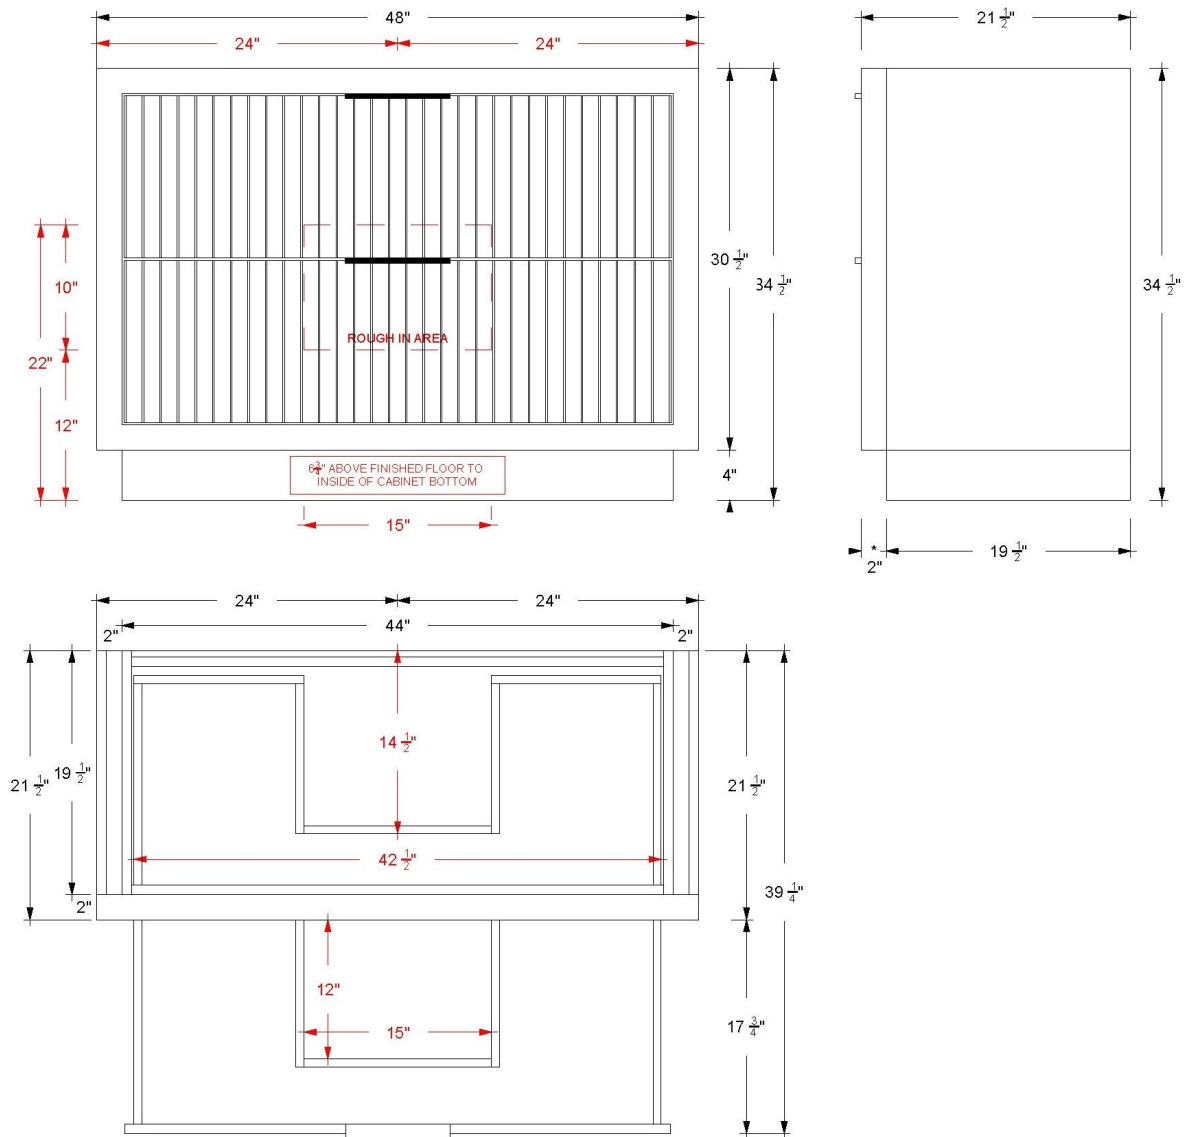

VANDERLOC

30" 2-Drawer Single Bath Vanity

LeCrieu
LCS2-30

Features

- Inset construction with UV coated plywood cabinet interior
- 2" Frame
- 2 U-shaped fully functional softclose drawer
- Satin varnish finish
- Hardware size 8-11/32" center to center
- Top and faucet not included
- Plumbing rough in area cut-out detailed on page 2
- Made in the US

VANDERLOC

30" 2-Drawer Single Bath Vanity

LeCrieu
LCS2-30

Technical Information

All product dimensions are nominal.

- Installation: Bath Vanity
- Number of drawers: 2

Notes

Install this product according to the installation instructions.

VANDERLOC

36" 2-Drawer Single Bath Vanity

LeCrieu
LCS2-36

Features

- Inset construction with UV coated plywood cabinet interior
- 2" Frame
- 2 U-shaped fully functional softclose drawer
- Satin varnish finish
- Hardware size 8-11/32" center to center
- Top and faucet not included
- Plumbing rough in area cut-out detailed on page 2
- Made in the US

VANDERLOC

48" 2-Drawer Single Bath Vanity

LeCrieu

LCS2-48

Technical Information

All product dimensions are nominal.

- Installation: Bath Vanity
- Number of drawers: 2

Notes