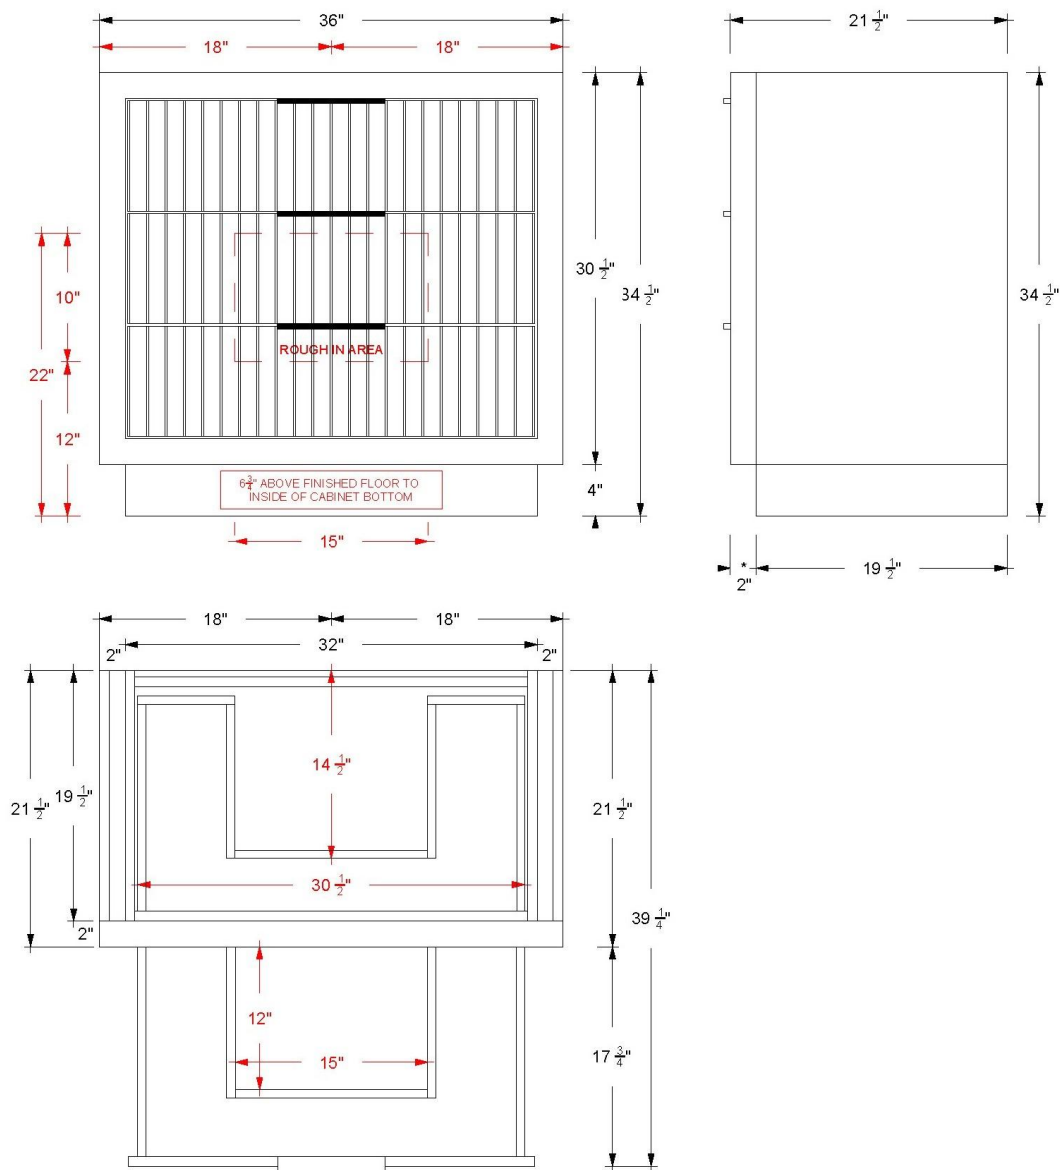

VANDERLOC

36" 3-Drawer Single Bath Vanity

LeCrieu
LCS3-36

Technical Information

All product dimensions are nominal.

- Installation: Bath Vanity
- Number of drawers: 2

Notes

Install this product according to the installation instructions.