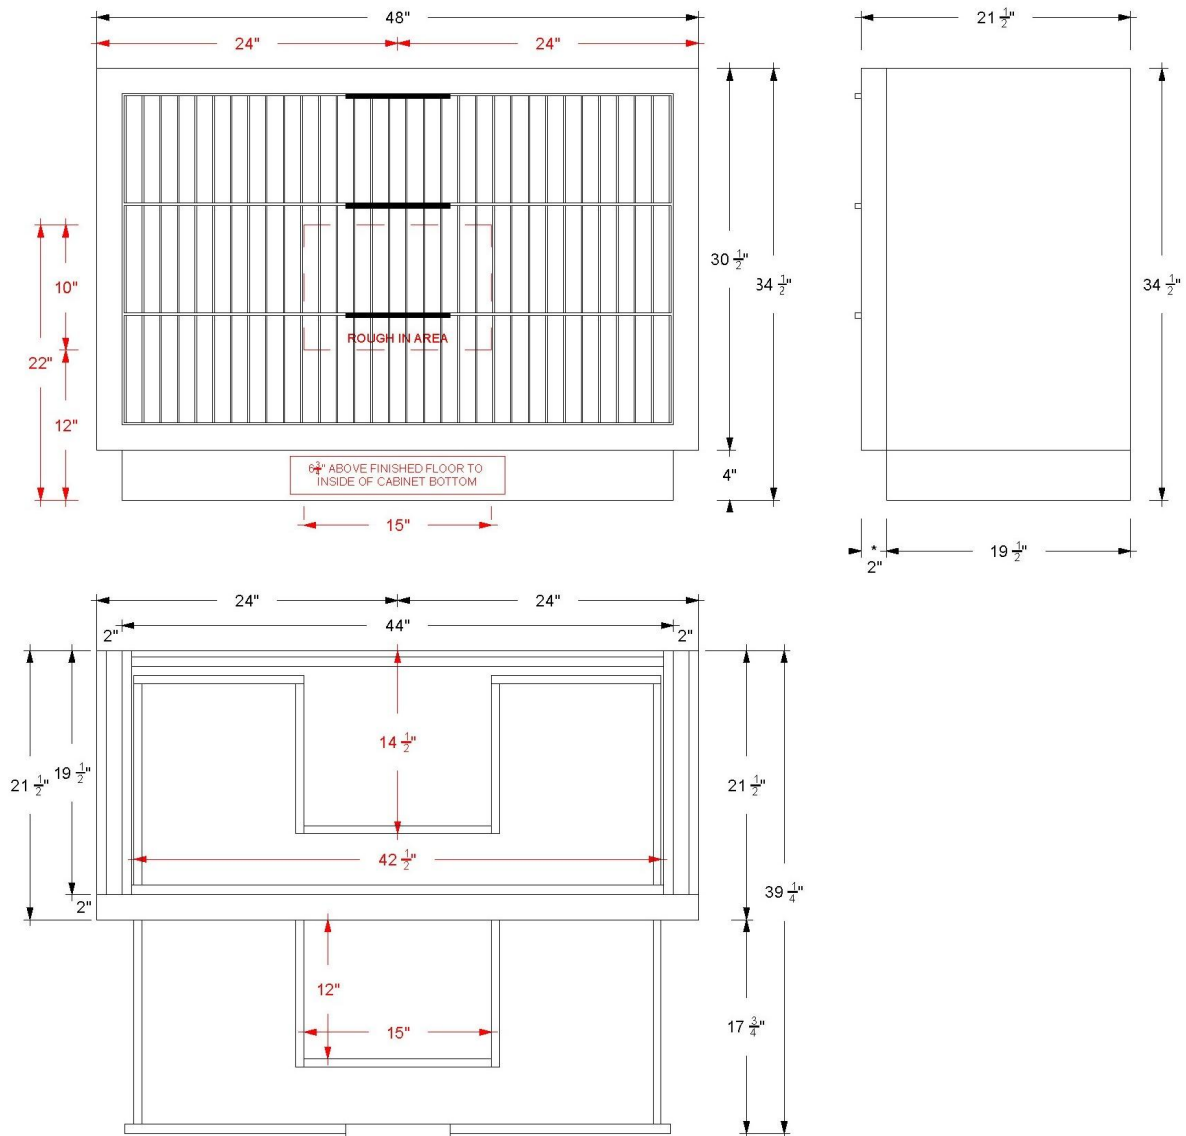

VANDERLOC

48" 3-Drawer Single Bath Vanity

LeCrieu
LCS3-48

Technical Information

All product dimensions are nominal.

- Installation: Bath Vanity
- Number of drawers: 2

Notes

Install this product according to the installation instructions.