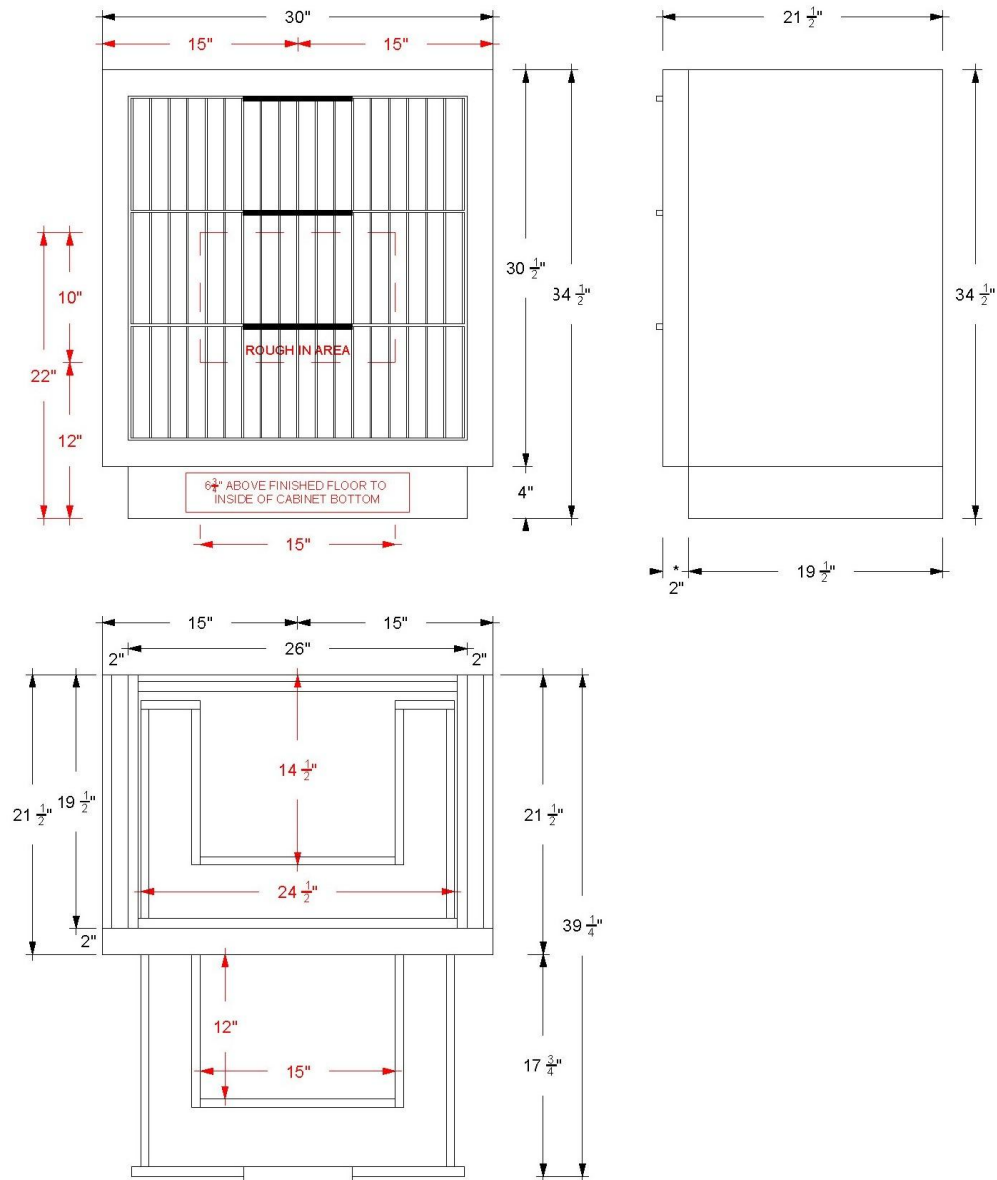

VANDERLOC

30" 3-Drawer Single Bath Vanity

LeCrieu
LCS3-30

Features

- Inset construction with UV coated plywood cabinet interior
- 2" Frame
- 2 U-shaped fully functional softclose drawers
- Satin varnish finish
- Hardware size 8-11/32" center to center
- Top and faucet not included
- Plumbing rough in area cut-out detailed on page 2
- Made in the US

VANDERLOC

30" 3-Drawer Single Bath Vanity

LeCrieu
LCS3-30

Technical Information

All product dimensions are nominal.

- Installation: Bath Vanity
- Number of drawers: 2

Notes

Install this product according to the installation instructions.

Features

- Inset construction with UV coated plywood cabinet interior
- 2" Frame
- 2 U-shaped fully functional softclose drawers
- Satin varnish finish
- Hardware size 8-11/32" center to center
- Top and faucet not included
- Plumbing rough in area cut-out detailed on page 2
- Made in the US