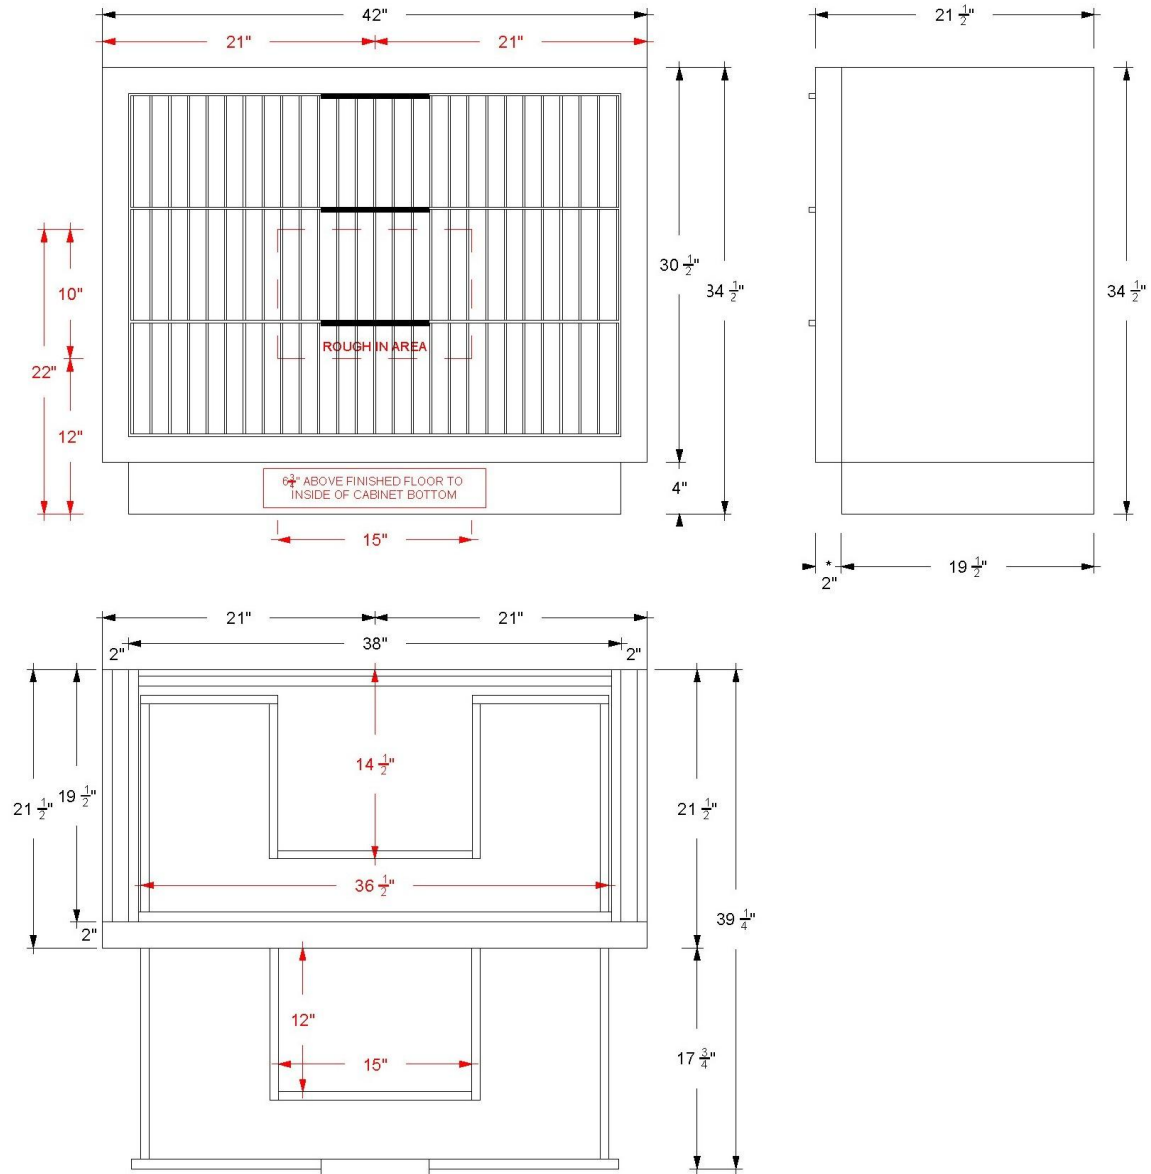

Technical Information

All product dimensions are nominal.

- Installation: Bath Vanity
- Number of drawers: 2

Notes

Install this product according to the installation instructions.