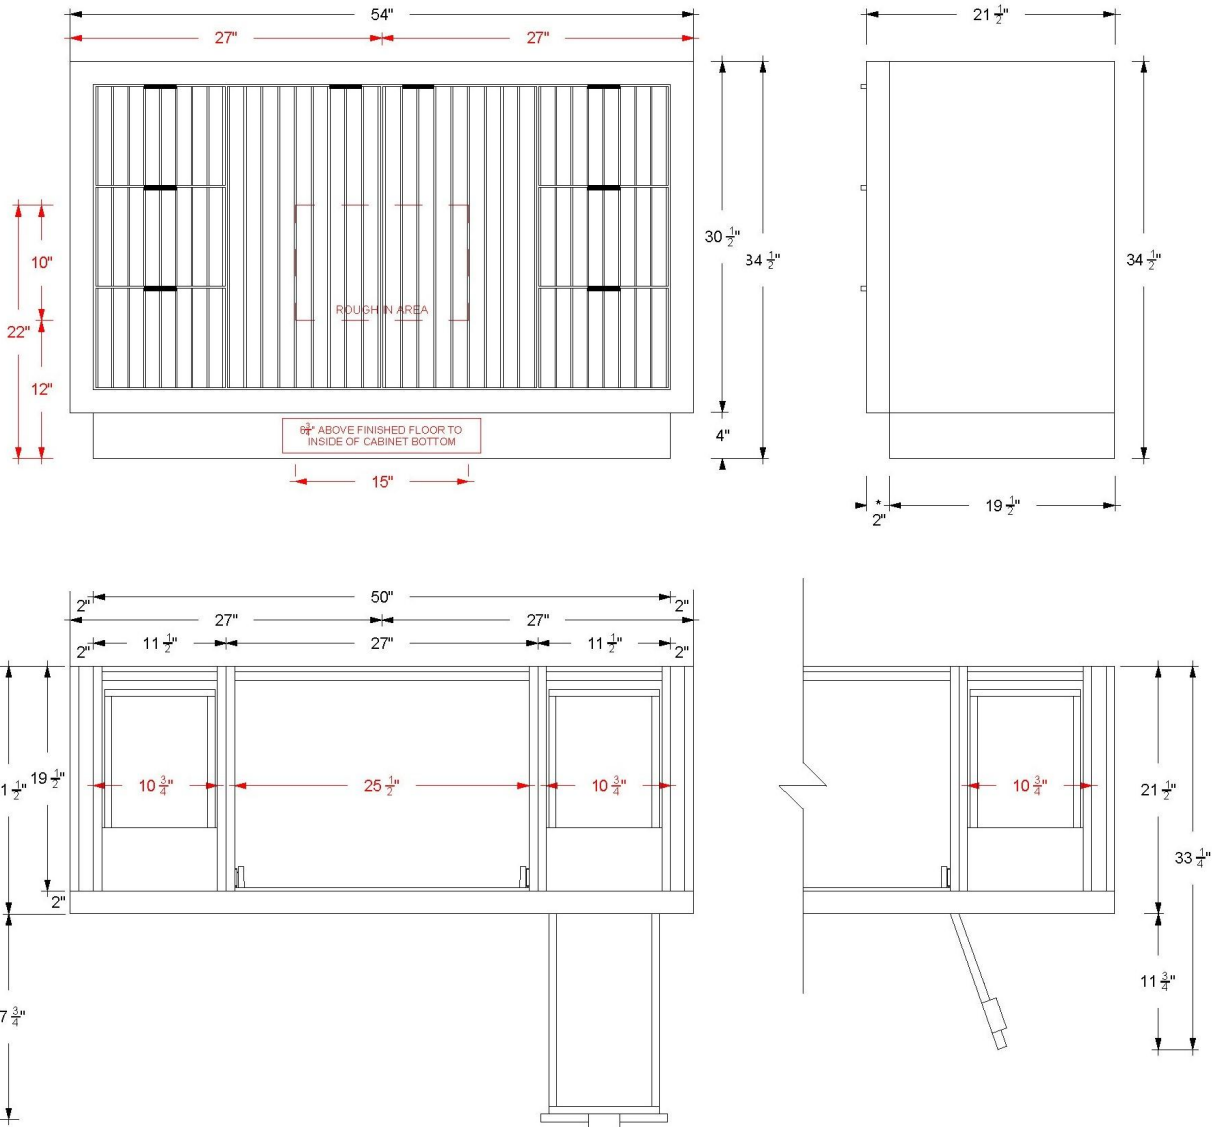

Technical Information

All product dimensions are nominal.

- Installation: Bath Vanity
- Number of doors: 2
- Number of drawers: 6

Notes

Install this product according to the installation instructions.