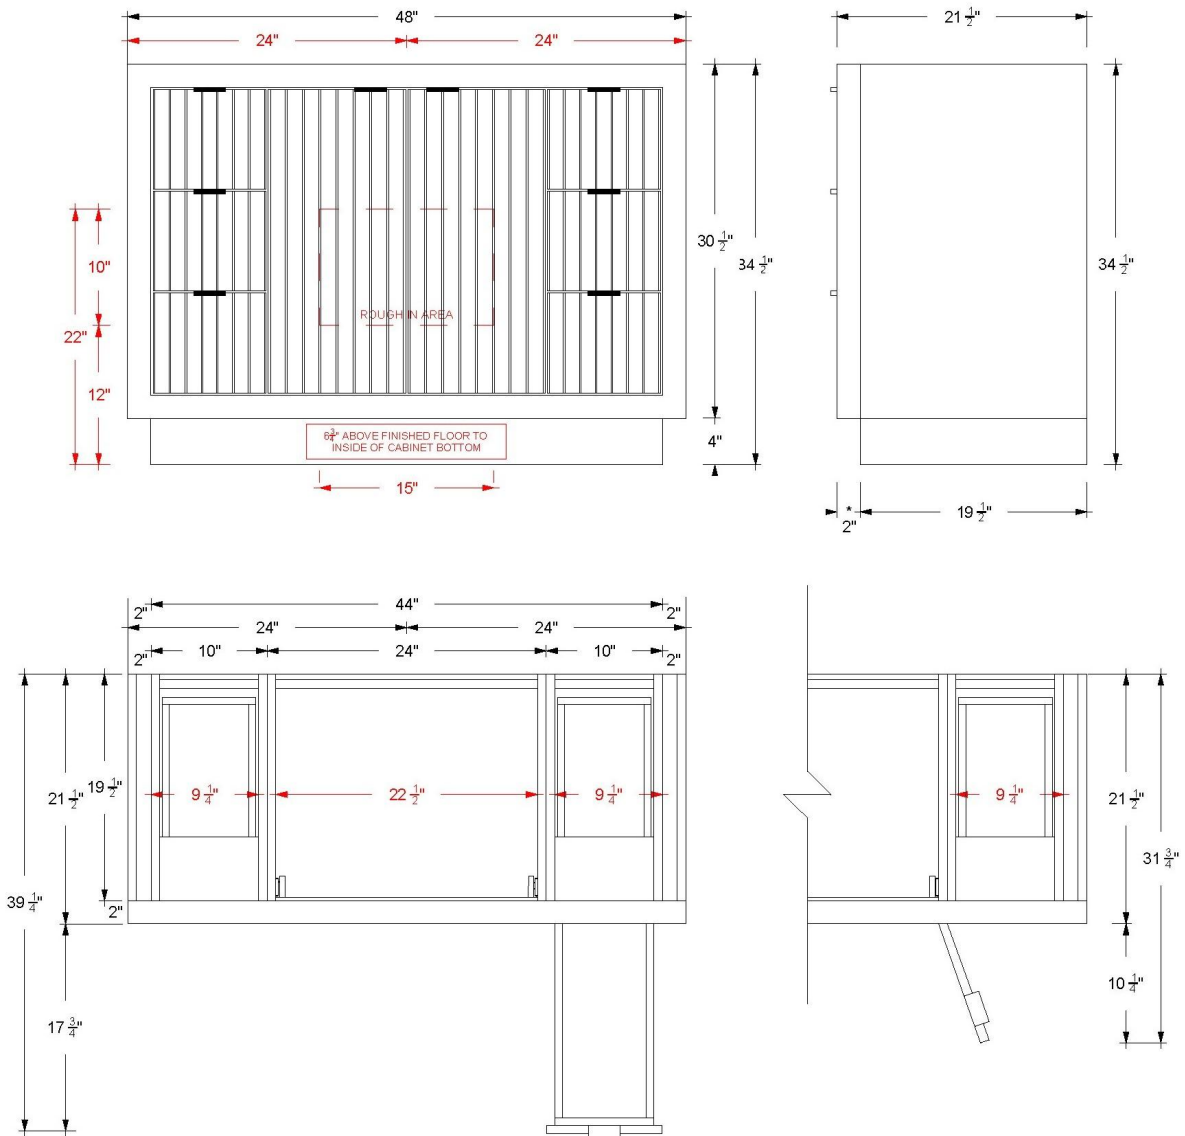

VANDERLOC

48" Single Extra Wide Vanity

LeCrieu
LCS4-48

Technical Information

All product dimensions are nominal.

- Installation: Bath Vanity
- Number of doors: 2
- Number of drawers: 6

Notes

Install this product according to the installation instructions.