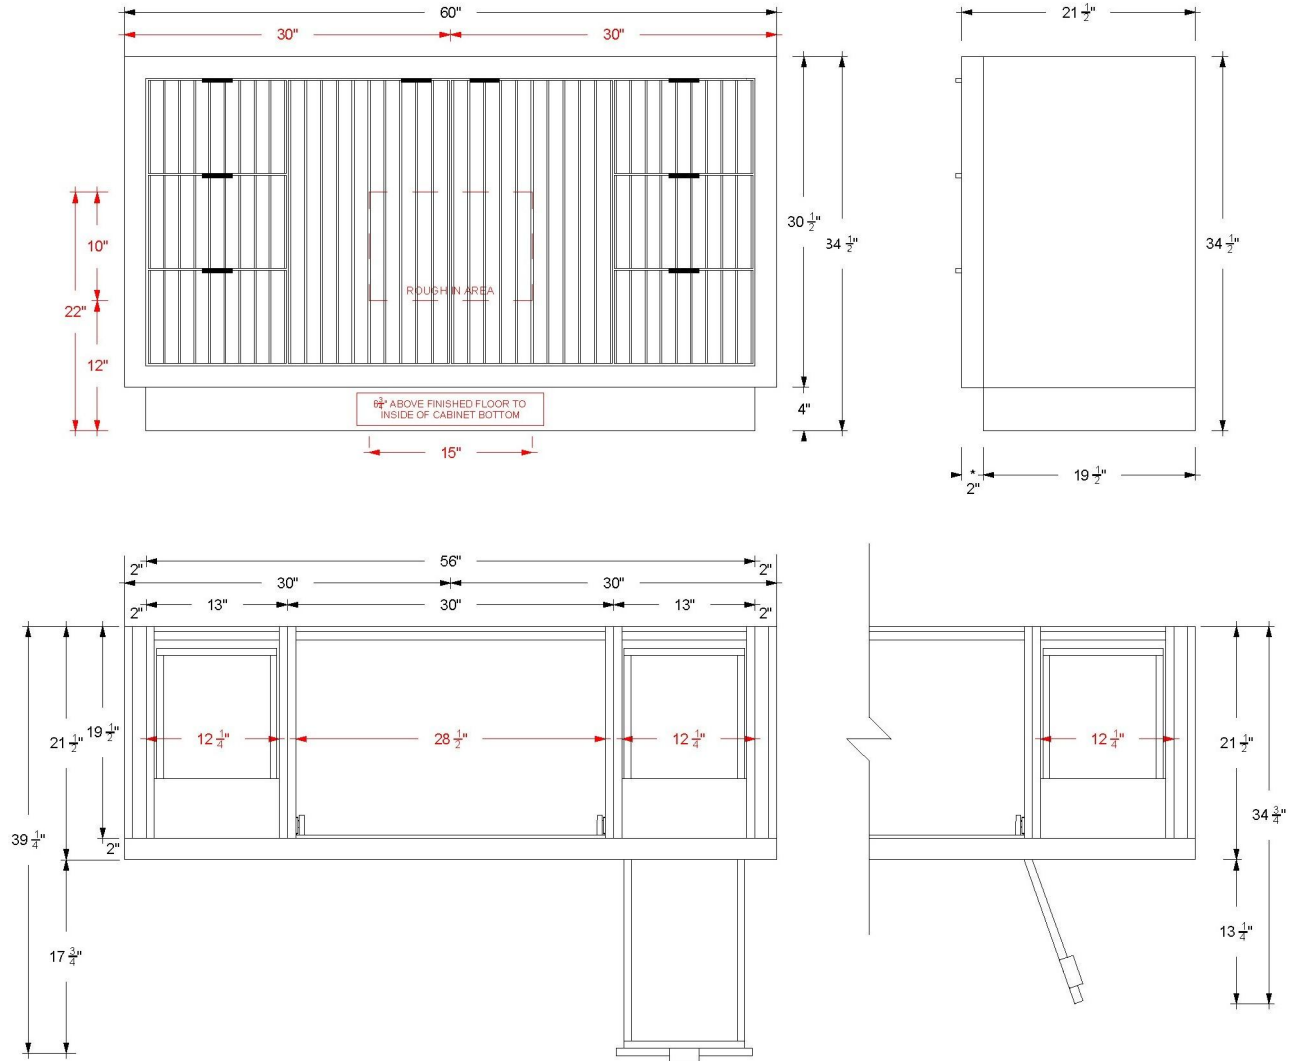

Technical Information

All product dimensions are nominal.

- Installation: Bath Vanity
- Number of doors: 2
- Number of drawers: 2

Notes

Install this product according to the installation instructions.