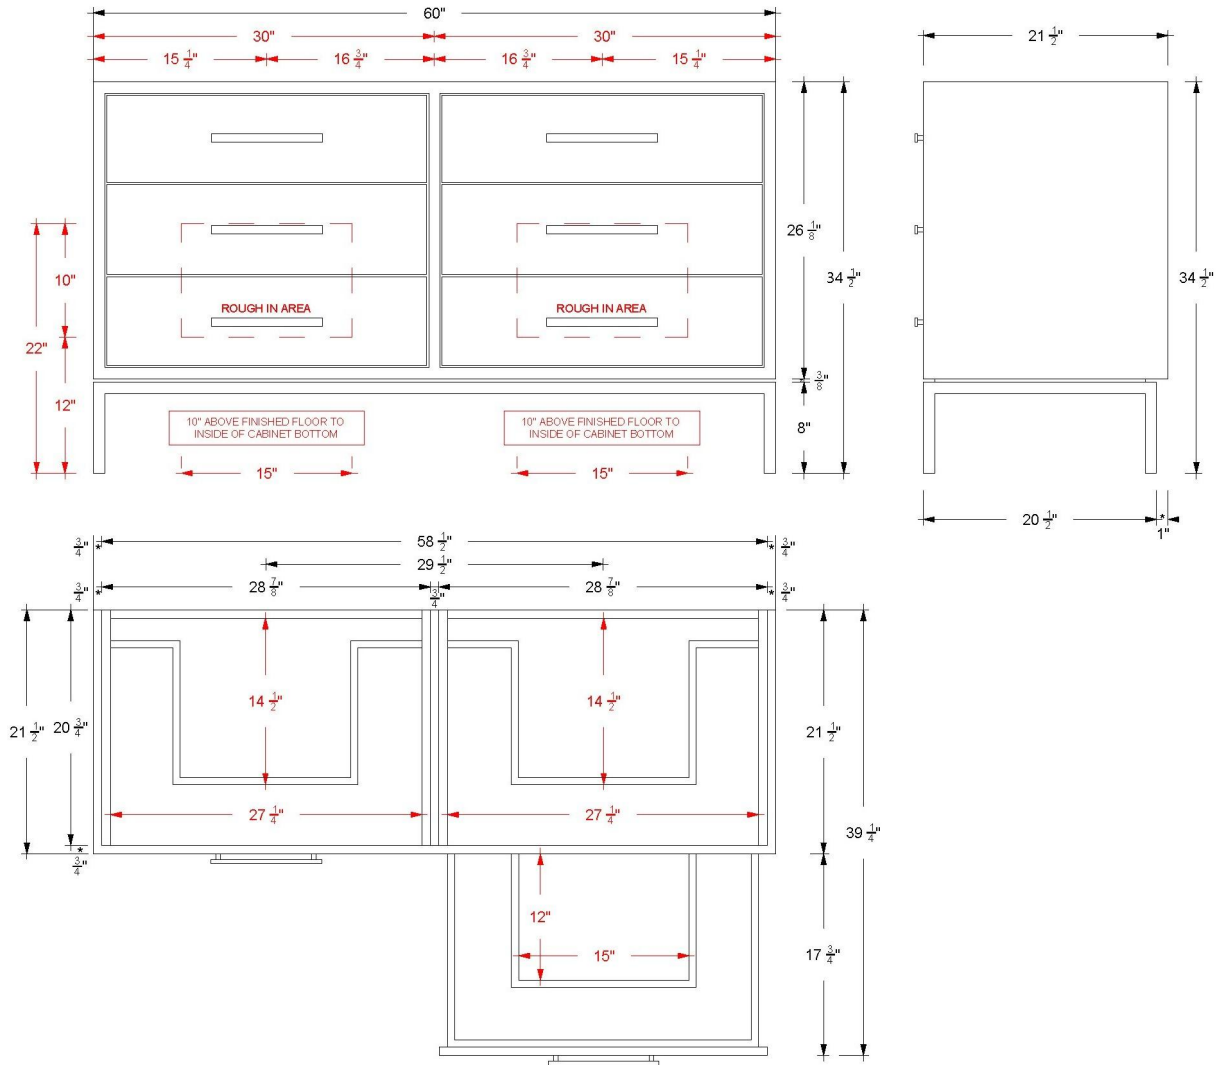

VANDERLOC

60" Double Drawer Bath Vanity

Rift White Oak

RWD6-60

Features

- Inset construction with UV-coated plywood cabinet interior
- Full height doors with soft close Blum® 110° hinges
- Conversion Varnish finish
- 8" Tall metal base with built-in leg levelers and a 3/8" shadow gap between the vanity and the metal base
- Hardware size 8-13/16" center to center
- Top and faucet not included
- Plumbing rough in area cut-out detailed on page 2
- Made in the US

VANDERLOC

60" Double Drawer Bath Vanity

Rift White Oak

RWD6-60

Technical Information

All product dimensions are nominal.

- Installation: Bath Vanity
- Number of drawers: 4

Notes

VANDERLOC

72" Double Drawer Bath Vanity

Rift White Oak

RWD6-72

Features

- Inset construction with UV-coated plywood cabinet interior
- Full height doors with soft close Blum® 110° hinges
- Conversion Varnish finish
- 8" Tall metal base with built-in leg levelers and a 3/8" shadow gap between the vanity and the metal base
- Hardware size 8-13/16" center to center
- Top and faucet not included
- Plumbing rough in area cut-out detailed on page 2
- Made in the US