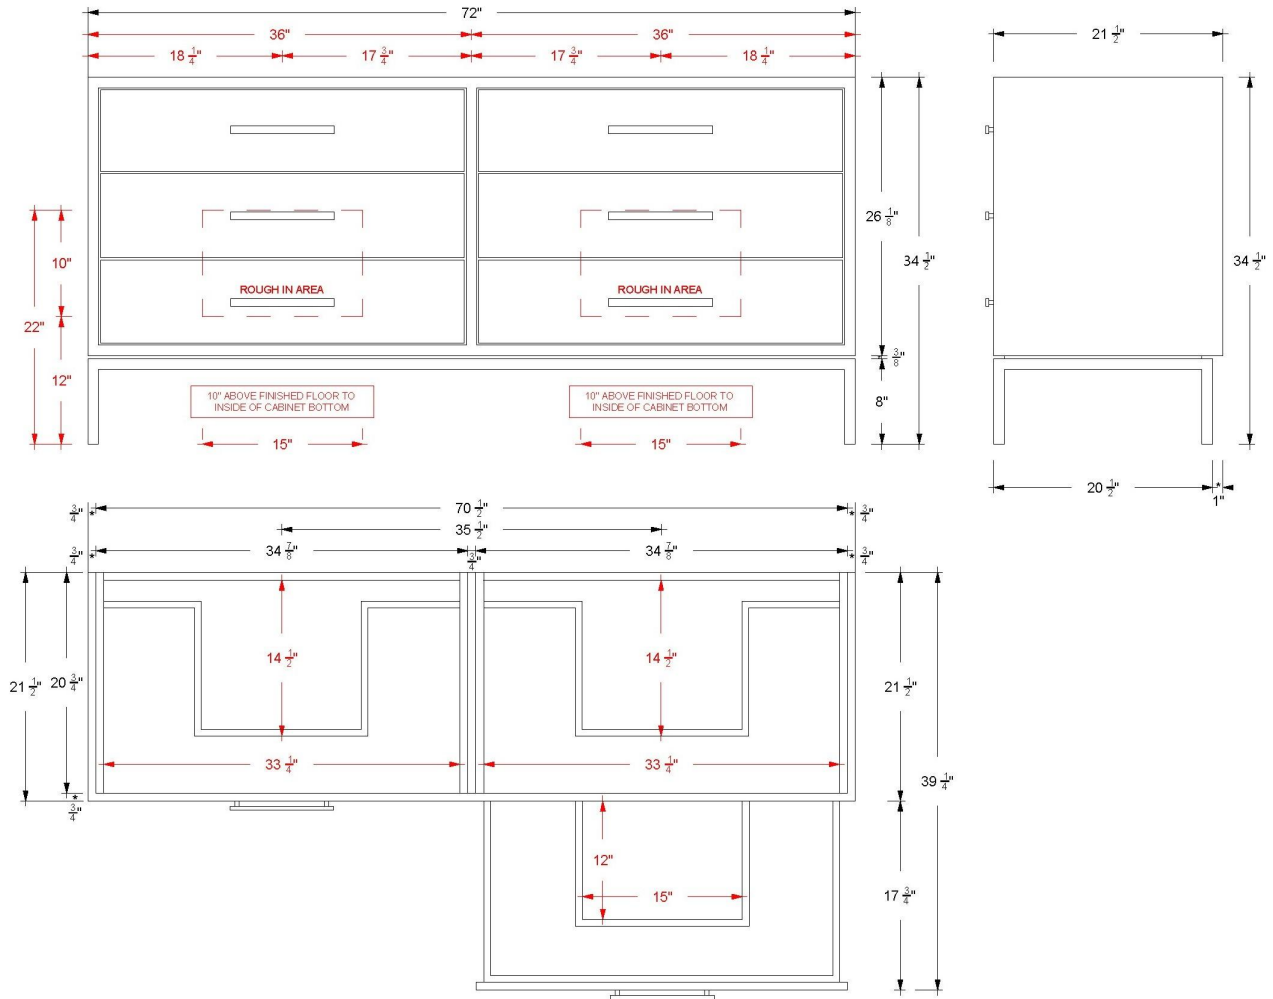

VANDERLOC

60" Double Drawer Bath Vanity

Rift White Oak

RWD6-60

Features

- Inset construction with UV-coated plywood cabinet interior
- Full height doors with soft close Blum® 110° hinges
- Conversion Varnish finish
- 8" Tall metal base with built-in leg levelers and a 3/8" shadow gap between the vanity and the metal base
- Hardware size 8-13/16" center to center
- Top and faucet not included
- Plumbing rough in area cut-out detailed on page 2
- Made in the US

VANDERLOC

60" Double Drawer Bath Vanity

Rift White Oak

RWD6-60

Technical Information

All product dimensions are nominal.

- Installation: Bath Vanity
- Number of drawers: 4

Notes

VANDERLOC

72" Double Drawer Bath Vanity

Rift White Oak

RWD6-72

Features

- Inset construction with UV-coated plywood cabinet interior
- Full height doors with soft close Blum® 110° hinges
- Conversion Varnish finish
- 8" Tall metal base with built-in leg levelers and a 3/8" shadow gap between the vanity and the metal base
- Hardware size 8-13/16" center to center
- Top and faucet not included
- Plumbing rough in area cut-out detailed on page 2
- Made in the US

VANDERLOC

72" Double Drawer Bath Vanity

Rift White Oak

RWD6-72

Technical Information

All product dimensions are nominal.

- Installation: Bath Vanity
- Number of drawers: 4

Notes