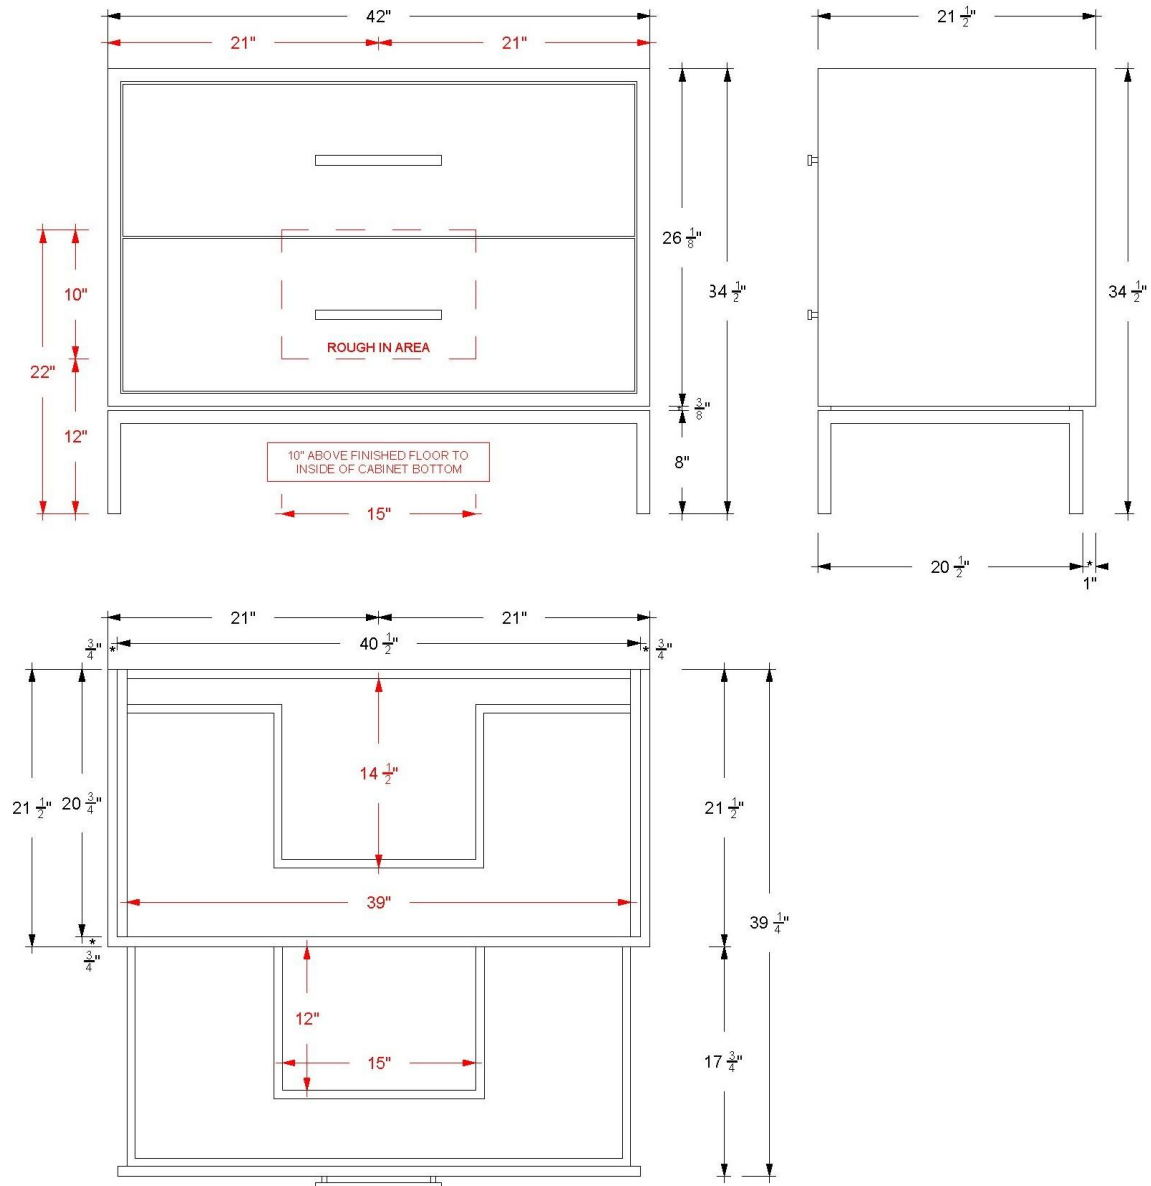

VANDERLOC

42" 2-Drawer Single Bath Vanity

Rift White Oak

RWS2-42

Technical Information

All product dimensions are nominal.

- Installation: Bath Vanity
- Number of drawers: 2

Notes

Install this product according to the installation instructions.