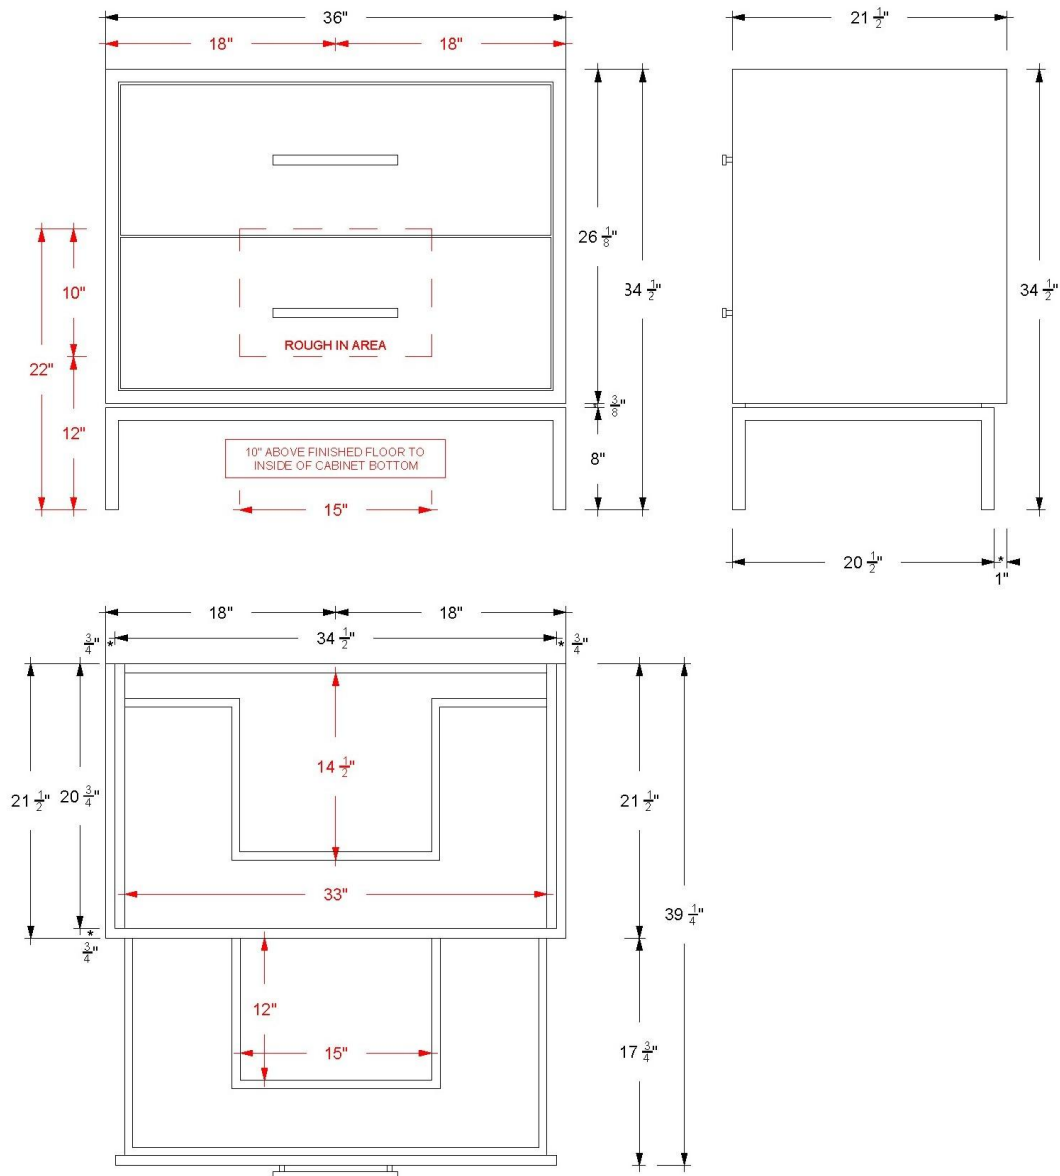

VANDERLOC

36" 2-Drawer Single Bath Vanity

Rift White Oak

RWS2-36

Technical Information

All product dimensions are nominal.

- Installation: Bath Vanity
- Number of drawers: 2

Notes

Install this product according to the installation instructions.