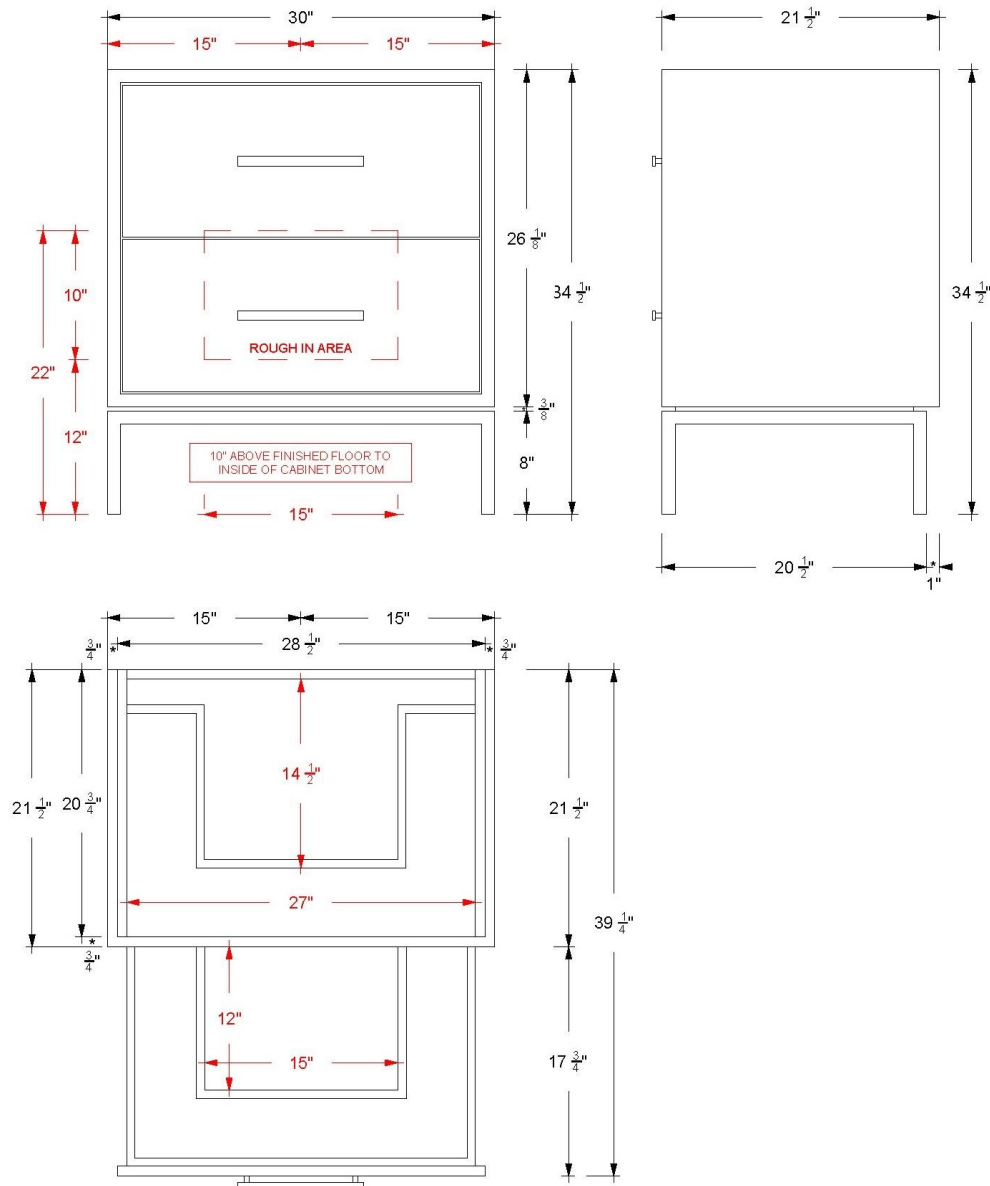

VANDERLOC

30" 2-Drawer Single Bath Vanity

Rift White Oak

RWS2-30

Technical Information

All product dimensions are nominal.

- Installation: Bath Vanity
- Number of drawers: 2

Notes

Install this product according to the installation instructions.