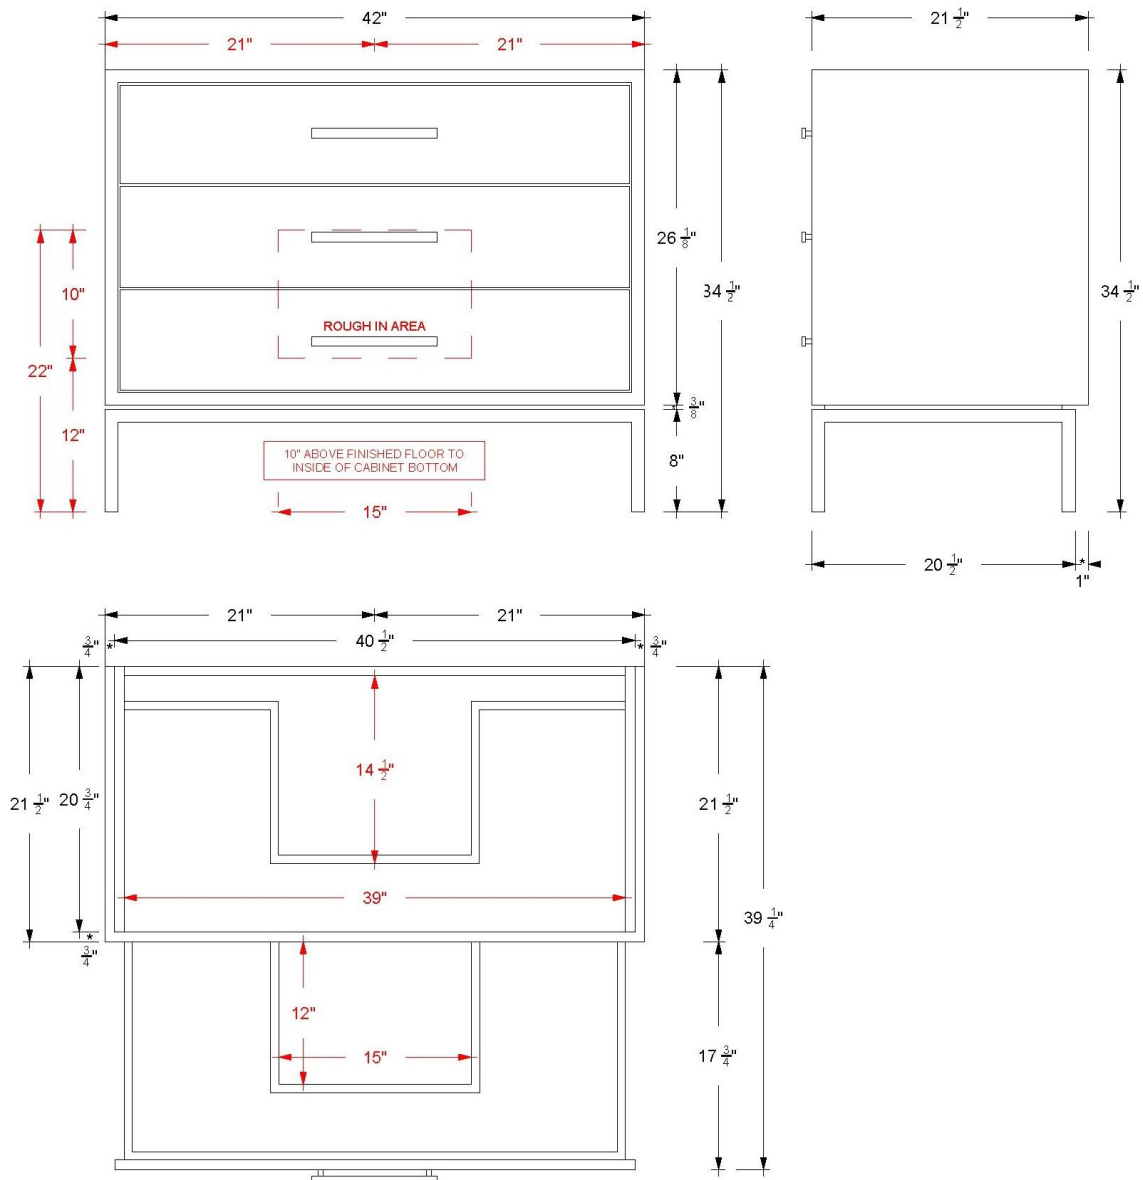

VANDERLOC

30" 3-Drawer Single Bath Vanity

Rift White Oak

RWS3-30

Features

- Inset construction with UV-coated plywood cabinet interior
- Full height doors with soft close Blum® 110° hinges
- Conversion Varnish finish
- 8" Tall metal base with built-in leg levelers and a 3/8" shadow gap between the vanity and the metal base
- Hardware size 8-13/16" center to center
- Top and faucet not included
- Plumbing rough in area cut-out detailed on page 2
- Made in the US

VANDERLOC

36" 3-Drawer Single Bath Vanity

Rift White Oak

RWS3-36

Features

- Inset construction with UV-coated plywood cabinet interior
- Full height doors with soft close Blum® 110° hinges
- Conversion Varnish finish
- 8" Tall metal base with built-in leg levelers and a 3/8" shadow gap between the vanity and the metal base
- Hardware size 8-13/16" center to center
- Top and faucet not included
- Plumbing rough in area cut-out detailed on page 2
- Made in the US

VANDERLOC

42" 3-Drawer Single Bath Vanity

Rift White Oak

RWS3-42

Technical Information

All product dimensions are nominal.

- Installation: Bath Vanity
- Number of drawers: 2

Notes