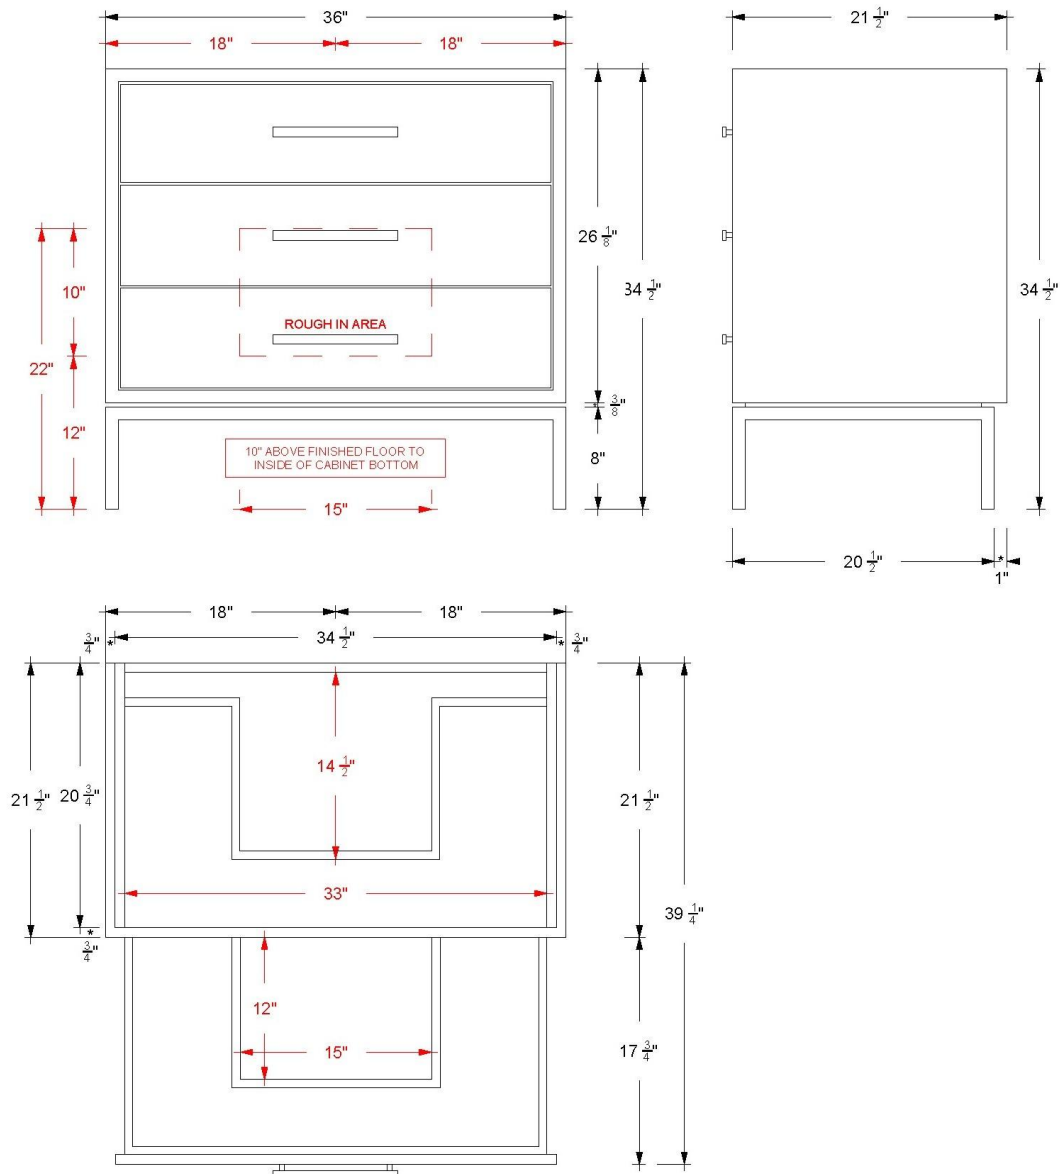

VANDERLOC

36" 3-Drawer Single Bath Vanity

Rift White Oak

RWS3-36

Technical Information

All product dimensions are nominal.

- Installation: Bath Vanity
- Number of drawers: 2

Notes

Install this product according to the installation instructions.