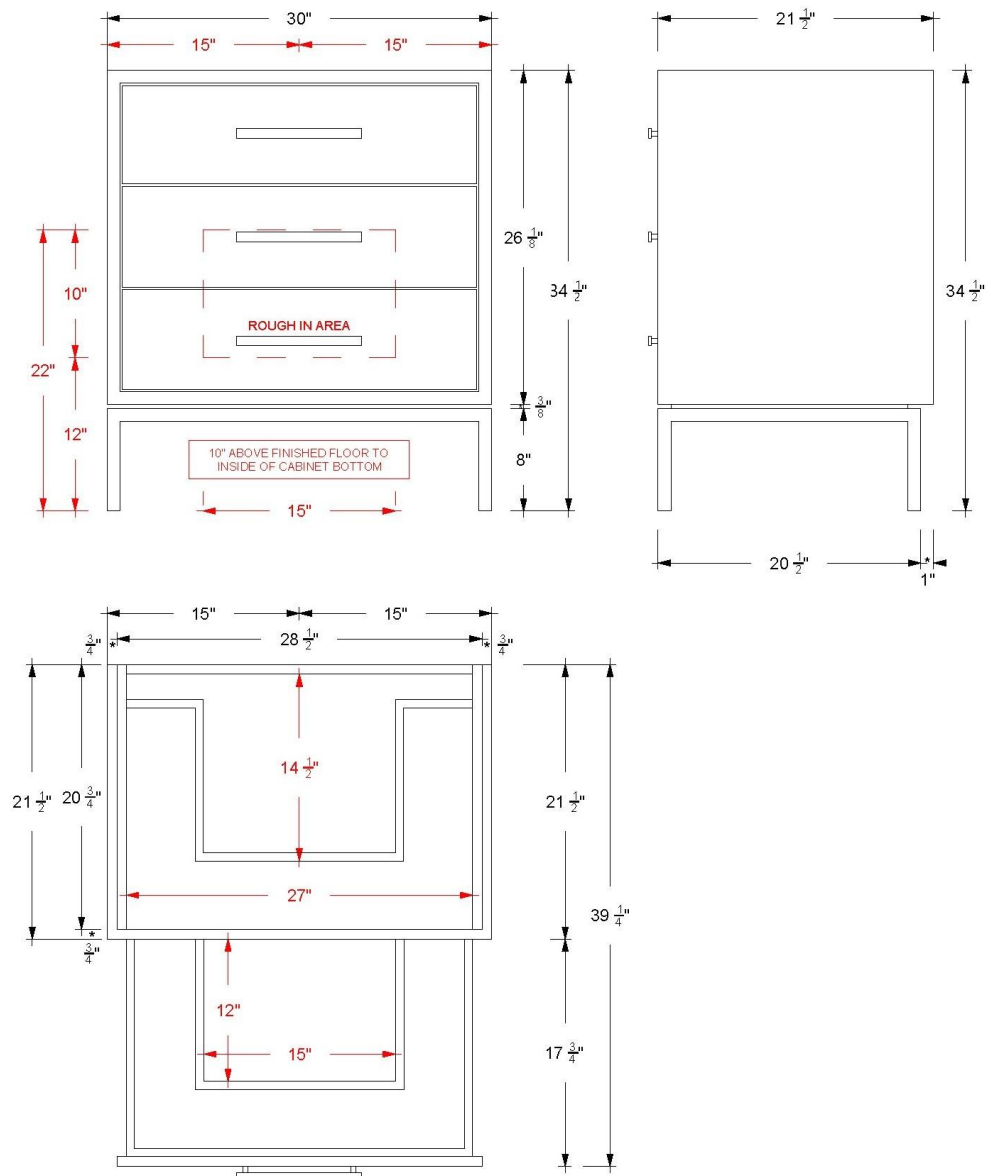

VANDERLOC

30" 3-Drawer Single Bath Vanity

Rift White Oak

RWS3-30

Features

- Inset construction with UV-coated plywood cabinet interior
- Full height doors with soft close Blum® 110° hinges
- Conversion Varnish finish
- 8" Tall metal base with built-in leg levelers and a 3/8" shadow gap between the vanity and the metal base
- Hardware size 8-13/16" center to center
- Top and faucet not included
- Plumbing rough in area cut-out detailed on page 2
- Made in the US

VANDERLOC

30" 3-Drawer Single Bath Vanity

Rift White Oak

RWS3-30

Technical Information

All product dimensions are nominal.

- Installation: Bath Vanity
- Number of drawers: 2

Notes

VANDERLOC

36" 3-Drawer Single Bath Vanity

Rift White Oak

RWS3-36

Features

- Inset construction with UV-coated plywood cabinet interior
- Full height doors with soft close Blum® 110° hinges
- Conversion Varnish finish
- 8" Tall metal base with built-in leg levelers and a 3/8" shadow gap between the vanity and the metal base
- Hardware size 8-13/16" center to center
- Top and faucet not included
- Plumbing rough in area cut-out detailed on page 2
- Made in the US