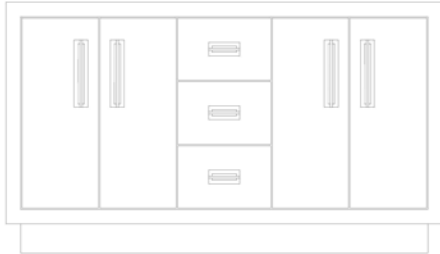

AVALON COLLECTION

AVALON DOUBLE BATH VANITY

60" Bath Vanity

AVD5-60

Vanity Configuration

4 Doors and 3 Drawers

W (in)

60"

D (in)

21 1/2"

H (in)

34 1/2"

Decorative Hardware

8-13/16" center to center hole pattern

3-3/4" center to center hole pattern

Optional Countertops (countertop and faucet sold separately)

- C-61-DRO.WS Silestone® Quartz Countertop - Double Rectangle Offset Sink (8" widespread)
- C-61-DRO.SH Silestone® Quartz Countertop - Double Rectangle Offset Sink (single hole)
- C-61-DRO.NH Silestone® Quartz Countertop - Double Rectangle Offset Sink (no hole)
- C-61B Bath Vanity Top Backsplash

Paint Finish / Hardware Finish

SKU

MSRP

MAP

	Classic Black / Polished Chrome	AVD5-60.cb.ch	$4,609	$3,687
	Classic Black / Matte Black	AVD5-60.cb.mb	$4,609	$3,687
	Classic Black / Satin Gold	AVD5-60.cb.sg	$4,609	$3,687
	Classic Black / Satin Nickel	AVD5-60.cb.sn	$4,609	$3,687
	Gray Weathered / Polished Chrome	AVD5-60.gw.ch	$4,609	$3,687
	Gray Weathered / Matte Black	AVD5-60.gw.mb	$4,609	$3,687
	Gray Weathered / Satin Gold	AVD5-60.gw.sg	$4,609	$3,687
	Gray Weathered / Satin Nickel	AVD5-60.gw.sn	$4,609	$3,687
	Natural Weathered / Polished Chrome	AVD5-60.nw.ch	$4,609	$3,687
	Natural Weathered / Matte Black	AVD5-60.nw.mb	$4,609	$3,687
	Natural Weathered / Satin Gold	AVD5-60.nw.sg	$4,609	$3,687
	Natural Weathered / Satin Nickel	AVD5-60.nw.sn	$4,609	$3,687
	Rich Brown / Polished Chrome	AVD5-60.rb.ch	$4,609	$3,687
	Rich Brown / Matte Black	AVD5-60.rb.mb	$4,609	$3,687
	Rich Brown / Satin Gold	AVD5-60.rb.sg	$4,609	$3,687
	Rich Brown / Satin Nickel	AVD5-60.rb.sn	$4,609	$3,687
	Smoked Modern / Polished Chrome	AVD5-60.sm.ch	$4,609	$3,687
	Smoked Modern / Matte Black	AVD5-60.sm.mb	$4,609	$3,687
	Smoked Modern / Satin Gold	AVD5-60.sm.sg	$4,609	$3,687
	Smoked Modern / Satin Nickel	AVD5-60.sm.sn	$4,609	$3,687