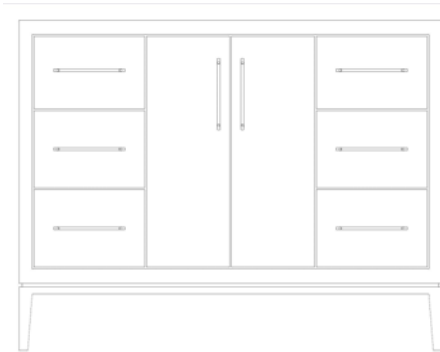

ALEXANDRA COLLECTION
ALEXANDRA SINGLE EXTRA WIDE BATH VANITY

ALS4-48

48" Bath Vanity

Vanity Configuration

2 Doors and 6 Drawers

Decorative Hardware

6-5/16" center to center hole pattern

Optional Countertops (countertop and faucet sold separately)

- C-49-SRC.WS Silestone® Quartz Vanity Top - Single Rectangle Centered Sink (8" widespread)
- C-49-SRC.SH Silestone® Quartz Vanity Top - Single Rectangle Centered Sink (single hole)
- C-49-SRC.NH Silestone® Quartz Vanity Top - Single Rectangle Centered Sink (no hole)
- C-49B Bath Vanity Top Backsplash

W (in)	D (in)	H (in)
48"	21 1/2"	34 1/2"

Paint Finish / Hardware Finish

	SKU	MSRP	MAP
	ALS4-48.pg.ch	$4,221	$3,377
	ALS4-48.pg.mb	$4,221	$3,377
	ALS4-48.pg.sg	$4,221	$3,377
	ALS4-48.pg.sn	$4,221	$3,377
	ALS4-48.pw.ch	$4,221	$3,377
	ALS4-48.pw.mb	$4,221	$3,377
	ALS4-48.pw.sg	$4,221	$3,377
	ALS4-48.pw.sn	$4,221	$3,377
	ALS4-48.sw.ch	$4,221	$3,377
	ALS4-48.sw.mb	$4,221	$3,377
	ALS4-48.sw.sg	$4,221	$3,377
	ALS4-48.sw.sn	$4,221	$3,377
	ALS4-48.tt.ch	$4,221	$3,377
	ALS4-48.tt.mb	$4,221	$3,377
	ALS4-48.tt.sg	$4,221	$3,377
	ALS4-48.tt.sn	$4,221	$3,377
	ALS4-48.vt.ch	$4,221	$3,377
	ALS4-48.vt.mb	$4,221	$3,377
	ALS4-48.vt.sg	$4,221	$3,377
	ALS4-48.vt.sn	$4,221	$3,377