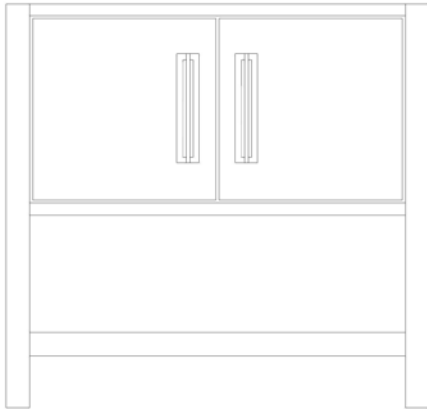

KIAWAH COLLECTION

KIAWAH SINGLE BATH VANITY

KWS1-36

36" Bath Vanity

Vanity Configuration

2 Doors

W (in)

36"

D (in)

21 1/2"

H (in)

34 1/2"

Decorative Hardware

8-13/16" center to center hole pattern

Optional Countertops (countertop and faucet sold separately)

- C-37-SRC.WS Silestone® Quartz Vanity Top - Single Rectangle Centered Sink (8" widespread)
- C-37-SRC.SH Silestone® Quartz Vanity Top - Single Rectangle Centered Sink (single hole)
- C-37-SRC.NH Silestone® Quartz Vanity Top - Single Rectangle Centered Sink (no hole)
- C-37B Bath Vanity Top Backsplash