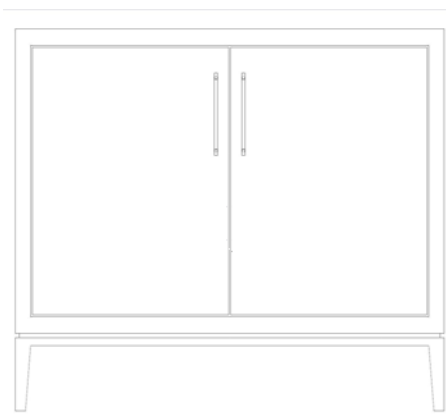

ALEXANDRA COLLECTION

ALEXANDRA SINGLE BATH VANITY

42" Bath Vanity

ALS1-42

Vanity Configuration

2 Doors

W (in)	D (in)	H (in)
42"	21 1/2"	34 1/2"

Decorative Hardware

6-5/16" center to center hole pattern

Optional Countertops (countertop and faucet sold separately)

- C-43-SRC.WS Silestone® Quartz Vanity Top - Single Rectangle Centered Sink (8" widespread)
- C-43-SRC.SH Silestone® Quartz Vanity Top - Single Rectangle Centered Sink (single hole)
- C-43-SRC.NH Silestone® Quartz Vanity Top - Single Rectangle Centered Sink (no hole)
- C-43B Bath Vanity Top Backsplash

Paint Finish / Hardware Finish

Paint Finish / Hardware Finish	SKU	MSRP	MAP
Dark Basalt / Polished Chrome	ALS1-42.db.ch	$2,713	$2,170
Dark Basalt / Matte Black	ALS1-42.db.mb	$2,713	$2,170
Dark Basalt / Satin Gold	ALS1-42.db.sg	$2,713	$2,170
Dark Basalt / Satin Nickel	ALS1-42.db.sn	$2,713	$2,170
French Olive / Polished Chrome	ALS1-42.fo.ch	$2,713	$2,170
French Olive / Matte Black	ALS1-42.fo.mb	$2,713	$2,170
French Olive / Satin Gold	ALS1-42.fo.sg	$2,713	$2,170
French Olive / Satin Nickel	ALS1-42.fo.sn	$2,713	$2,170
Gray Mirage / Polished Chrome	ALS1-42.gm.ch	$2,713	$2,170
Gray Mirage / Matte Black	ALS1-42.gm.mb	$2,713	$2,170
Gray Mirage / Satin Gold	ALS1-42.gm.sg	$2,713	$2,170
Gray Mirage / Satin Nickel	ALS1-42.gm.sn	$2,713	$2,170
Hague Blue / Polished Chrome	ALS1-42.hb.ch	$2,713	$2,170
Hague Blue / Matte Black	ALS1-42.hb.mb	$2,713	$2,170
Hague Blue / Satin Gold	ALS1-42.hb.sg	$2,713	$2,170
Hague Blue / Satin Nickel	ALS1-42.hb.sn	$2,713	$2,170
Off Black / Polished Chrome	ALS1-42.ob.ch	$2,713	$2,170
Off Black / Matte Black	ALS1-42.ob.mb	$2,713	$2,170
Off Black / Satin Gold	ALS1-42.ob.sg	$2,713	$2,170
Off Black / Satin Nickel	ALS1-42.ob.sn	$2,713	$2,170