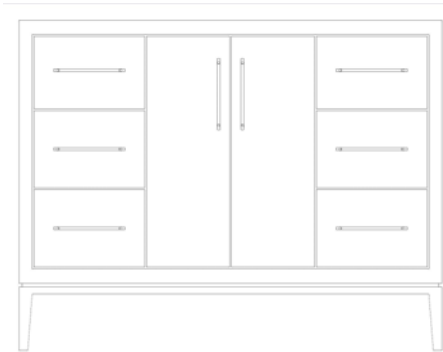

ALEXANDRA COLLECTION
ALEXANDRA SINGLE EXTRA WIDE BATH VANITY

48" Bath Vanity

ALS4-48

Vanity Configuration

2 Doors and 6 Drawers

W (in)

48"

D (in)

21 1/2"

H (in)

34 1/2"

Decorative Hardware

6-5/16" center to center hole pattern

Optional Countertops (countertop and faucet sold separately)

- C-49-SRC.WS Silestone® Quartz Vanity Top - Single Rectangle Centered Sink (8" widespread)
- C-49-SRC.SH Silestone® Quartz Vanity Top - Single Rectangle Centered Sink (single hole)
- C-49-SRC.NH Silestone® Quartz Vanity Top - Single Rectangle Centered Sink (no hole)
- C-49B Bath Vanity Top Backsplash

Paint Finish / Hardware Finish

SKU

MSRP

MAP

	Dark Basalt / Polished Chrome	ALS4-48.db.ch	$4,221	$3,377
	Dark Basalt / Matte Black	ALS4-48.db.mb	$4,221	$3,377
	Dark Basalt / Satin Gold	ALS4-48.db.sg	$4,221	$3,377
	Dark Basalt / Satin Nickel	ALS4-48.db.sn	$4,221	$3,377
	French Olive / Polished Chrome	ALS4-48.fo.ch	$4,221	$3,377
	French Olive / Matte Black	ALS4-48.fo.mb	$4,221	$3,377
	French Olive / Satin Gold	ALS4-48.fo.sg	$4,221	$3,377
	French Olive / Satin Nickel	ALS4-48.fo.sn	$4,221	$3,377
	Gray Mirage / Polished Chrome	ALS4-48.gm.ch	$4,221	$3,377
	Gray Mirage / Matte Black	ALS4-48.gm.mb	$4,221	$3,377
	Gray Mirage / Satin Gold	ALS4-48.gm.sg	$4,221	$3,377
	Gray Mirage / Satin Nickel	ALS4-48.gm.sn	$4,221	$3,377
	Hague Blue / Polished Chrome	ALS4-48.hb.ch	$4,221	$3,377
	Hague Blue / Matte Black	ALS4-48.hb.mb	$4,221	$3,377
	Hague Blue / Satin Gold	ALS4-48.hb.sg	$4,221	$3,377
	Hague Blue / Satin Nickel	ALS4-48.hb.sn	$4,221	$3,377
	Off Black / Polished Chrome	ALS4-48.ob.ch	$4,221	$3,377
	Off Black / Matte Black	ALS4-48.ob.mb	$4,221	$3,377
	Off Black / Satin Gold	ALS4-48.ob.sg	$4,221	$3,377
	Off Black / Satin Nickel	ALS4-48.ob.sn	$4,221	$3,377