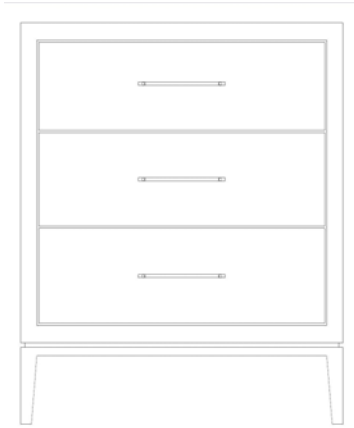

ALEXANDRA COLLECTION

ALEXANDRA 3-DRAWER SINGLE BATH VANITY

ALS3-30

30" Bath Vanity

Vanity Configuration

2 Functioning U-Shaped Drawers

W (in)

30"

D (in)

21 1/2"

H (in)

34 1/2"

Decorative Hardware

6-5/16" center to center hole pattern

Optional Countertops (countertop and faucet sold separately)

- C-31-SRC.WS Silestone® Quartz Vanity Top - Single Rectangle Centered Sink (8" widespread)
- C-31-SRC.SH Silestone® Quartz Vanity Top - Single Rectangle Centered Sink (single hole)
- C-31-SRC.NH Silestone® Quartz Vanity Top - Single Rectangle Centered Sink (no hole)
- C-31B Bath Vanity Top Backsplash

Paint Finish / Hardware Finish

	SKU	MSRP	MAP
	ALS3-30.pg.ch	$2,886	$2,309
	ALS3-30.pg.mb	$2,886	$2,309
	ALS3-30.pg.sg	$2,886	$2,309
	ALS3-30.pg.sn	$2,886	$2,309
	ALS3-30.pw.ch	$2,886	$2,309
	ALS3-30.pw.mb	$2,886	$2,309
	ALS3-30.pw.sg	$2,886	$2,309
	ALS3-30.pw.sn	$2,886	$2,309
	ALS3-30.sw.ch	$2,886	$2,309
	ALS3-30.sw.mb	$2,886	$2,309
	ALS3-30.sw.sg	$2,886	$2,309
	ALS3-30.sw.sn	$2,886	$2,309
	ALS3-30.tt.ch	$2,886	$2,309
	ALS3-30.tt.mb	$2,886	$2,309
	ALS3-30.tt.sg	$2,886	$2,309
	ALS3-30.tt.sn	$2,886	$2,309
	ALS3-30.vt.ch	$2,886	$2,309
	ALS3-30.vt.mb	$2,886	$2,309
	ALS3-30.vt.sg	$2,886	$2,309
	ALS3-30.vt.sn	$2,886	$2,309