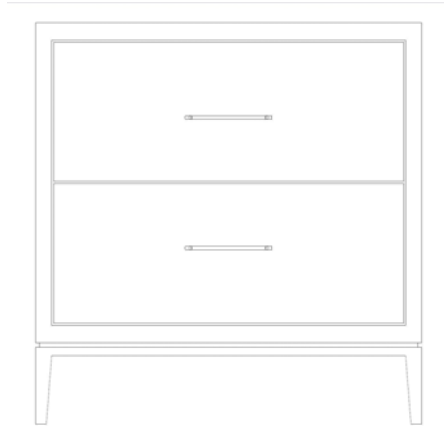

ALEXANDRA COLLECTION

ALEXANDRA 2-DRAWER SINGLE BATH VANITY

ALS2-36

36" Bath Vanity

Vanity Configuration

2 Functioning U-Shaped Drawers

W (in)

36"

D (in)

21 1/2"

H (in)

34 1/2"

Decorative Hardware

6-5/16" center to center hole pattern

Optional Countertops (countertop and faucet sold separately)

- C-37-SRC.WS Silestone® Quartz Vanity Top - Single Rectangle Centered Sink (8" widespread)
- C-37-SRC.SH Silestone® Quartz Vanity Top - Single Rectangle Centered Sink (single hole)
- C-37-SRC.NH Silestone® Quartz Vanity Top - Single Rectangle Centered Sink (no hole)
- C-37B Bath Vanity Top Backsplash

Paint Finish / Hardware Finish

	SKU	MSRP	MAP
Dark Basalt / Polished Chrome	ALS2-36.db.ch	$3,047	$2,438
Dark Basalt / Matte Black	ALS2-36.db.mb	$3,047	$2,438
Dark Basalt / Satin Gold	ALS2-36.db.sg	$3,047	$2,438
Dark Basalt / Satin Nickel	ALS2-36.db.sn	$3,047	$2,438
French Olive / Polished Chrome	ALS2-36.fo.ch	$3,047	$2,438
French Olive / Matte Black	ALS2-36.fo.mb	$3,047	$2,438
French Olive / Satin Gold	ALS2-36.fo.sg	$3,047	$2,438
French Olive / Satin Nickel	ALS2-36.fo.sn	$3,047	$2,438
Gray Mirage / Polished Chrome	ALS2-36.gm.ch	$3,047	$2,438
Gray Mirage / Matte Black	ALS2-36.gm.mb	$3,047	$2,438
Gray Mirage / Satin Gold	ALS2-36.gm.sg	$3,047	$2,438
Gray Mirage / Satin Nickel	ALS2-36.gm.sn	$3,047	$2,438
Hague Blue / Polished Chrome	ALS2-36.hb.ch	$3,047	$2,438
Hague Blue / Matte Black	ALS2-36.hb.mb	$3,047	$2,438
Hague Blue / Satin Gold	ALS2-36.hb.sg	$3,047	$2,438
Hague Blue / Satin Nickel	ALS2-36.hb.sn	$3,047	$2,438
Off Black / Polished Chrome	ALS2-36.ob.ch	$3,047	$2,438
Off Black / Matte Black	ALS2-36.ob.mb	$3,047	$2,438
Off Black / Satin Gold	ALS2-36.ob.sg	$3,047	$2,438
Off Black / Satin Nickel	ALS2-36.ob.sn	$3,047	$2,438