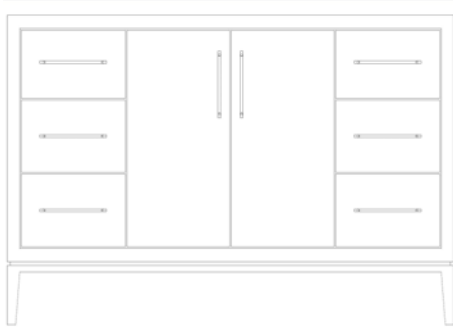

ALEXANDRA COLLECTION
ALEXANDRA SINGLE EXTRA WIDE BATH VANITY

ALS4-54

54" Bath Vanity

Vanity Configuration

2 Doors and 6 Drawers

W (in)	D (in)	H (in)
54"	21 1/2"	34 1/2"

Decorative Hardware

6-5/16" center to center hole pattern

Optional Countertops (countertop and faucet sold separately)

- C-55-SRC.WS Silestone® Quartz Vanity Top - Single Rectangle Centered Sink (8" widespread)
- C-55-SRC.SH Silestone® Quartz Vanity Top - Single Rectangle Centered Sink (single hole)
- C-55-SRC.NH Silestone® Quartz Vanity Top - Single Rectangle Centered Sink (no hole)
- C-55B Bath Vanity Top Backsplash

Paint Finish / Hardware Finish

Paint Finish / Hardware Finish	SKU	MSRP	MAP
Dark Basalt / Polished Chrome	ALS4-54.db.ch	$4,533	$3,626
Dark Basalt / Matte Black	ALS4-54.db.mb	$4,533	$3,626
Dark Basalt / Satin Gold	ALS4-54.db.sg	$4,533	$3,626
Dark Basalt / Satin Nickel	ALS4-54.db.sn	$4,533	$3,626
French Olive / Polished Chrome	ALS4-54.fo.ch	$4,533	$3,626
French Olive / Matte Black	ALS4-54.fo.mb	$4,533	$3,626
French Olive / Satin Gold	ALS4-54.fo.sg	$4,533	$3,626
French Olive / Satin Nickel	ALS4-54.fo.sn	$4,533	$3,626
Gray Mirage / Polished Chrome	ALS4-54.gm.ch	$4,533	$3,626
Gray Mirage / Matte Black	ALS4-54.gm.mb	$4,533	$3,626
Gray Mirage / Satin Gold	ALS4-54.gm.sg	$4,533	$3,626
Gray Mirage / Satin Nickel	ALS4-54.gm.sn	$4,533	$3,626
Hague Blue / Polished Chrome	ALS4-54.hb.ch	$4,533	$3,626
Hague Blue / Matte Black	ALS4-54.hb.mb	$4,533	$3,626
Hague Blue / Satin Gold	ALS4-54.hb.sg	$4,533	$3,626
Hague Blue / Satin Nickel	ALS4-54.hb.sn	$4,533	$3,626
Off Black / Polished Chrome	ALS4-54.ob.ch	$4,533	$3,626
Off Black / Matte Black	ALS4-54.ob.mb	$4,533	$3,626
Off Black / Satin Gold	ALS4-54.ob.sg	$4,533	$3,626
Off Black / Satin Nickel	ALS4-54.ob.sn	$4,533	$3,626