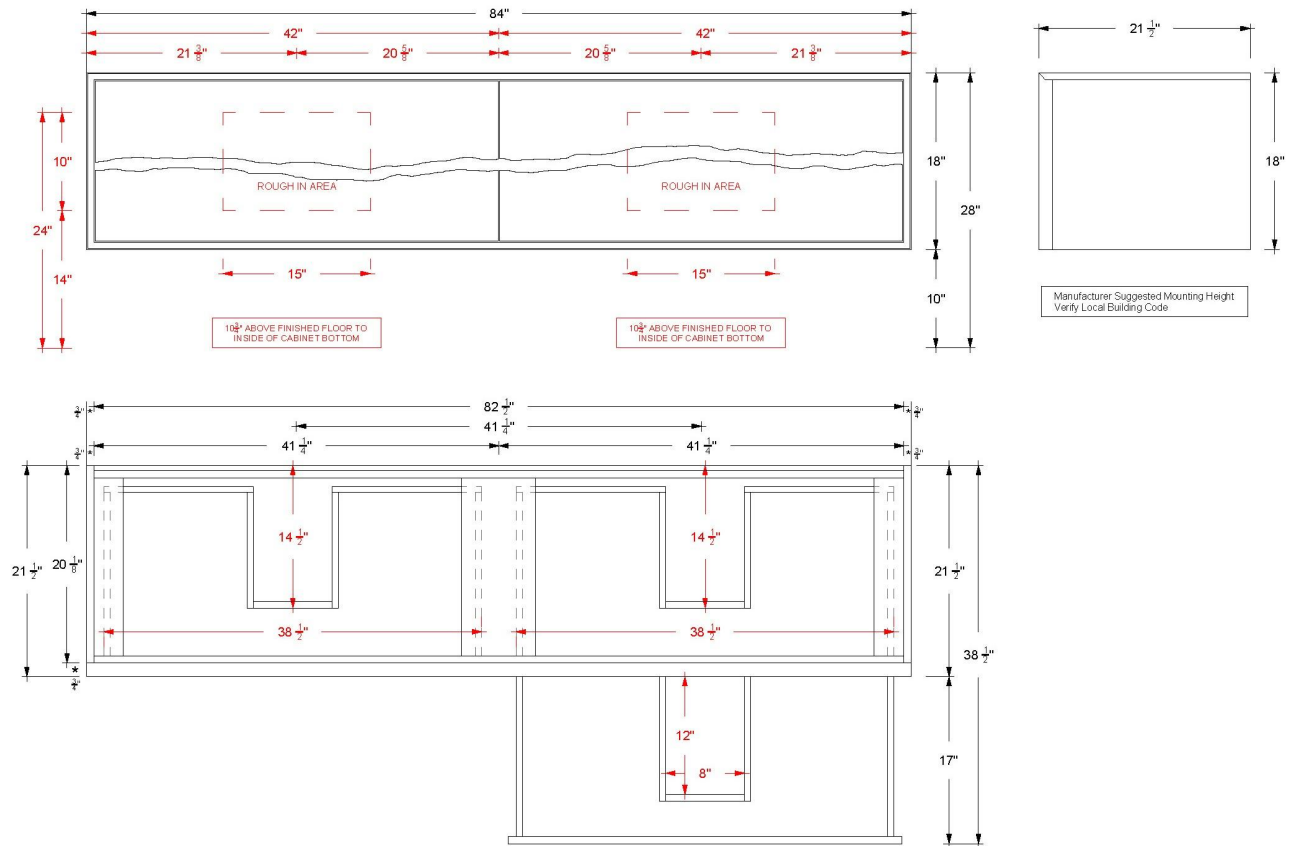

VANDERLOC

60" 4-Drawer Floating Double Bath Vanity

18" Height with Integrated Wood Top

Ventura

VTD6-60-F18-R

Features

- Inset construction with UV-coated plywood cabinet interior
- Live Edge Drawer detail
- 3/4" Angled Frame
- 4 u-shaped fully functional softclose drawers
- Conversion Varnish finish
- French cleat mounting design for assisting with installation
- No Decorative Hardware
- Integrated Wood Top (No boring operations available)
- Sink and faucet sold separately
- Plumbing rough in area cut-out detailed on page 2
- Made in the US

VANDERLOC

72" 4-Drawer Floating Double Bath Vanity

18" Height with Integrated Wood Top

Ventura

VTD6-72-F18-R

Features

- Inset construction with UV-coated plywood cabinet interior
- Live Edge Drawer detail
- 3/4" Angled Frame
- 4 u-shaped fully functional softclose drawers
- Conversion Varnish finish
- French cleat mounting design for assisting with installation
- No Decorative Hardware
- Integrated Wood Top (No boring operations available)
- Sink and faucet sold separately
- Plumbing rough in area cut-out detailed on page 2
- Made in the US

VANDERLOC

72" 4-Drawer Floating Double Bath Vanity

18" Height with Integrated Wood Top

Ventura

VTD6-72-F18-R

Technical Information

All product dimensions are nominal.

- Installation: Bath Vanity
- Number of drawers: 4

Color tiles intended for reference only.

Wood Finishes

No Hardware

VANDERLOC

84" 4-Drawer Floating Double Bath Vanity

18" Height with Integrated Wood Top

Ventura

VTD6-84-F18-R