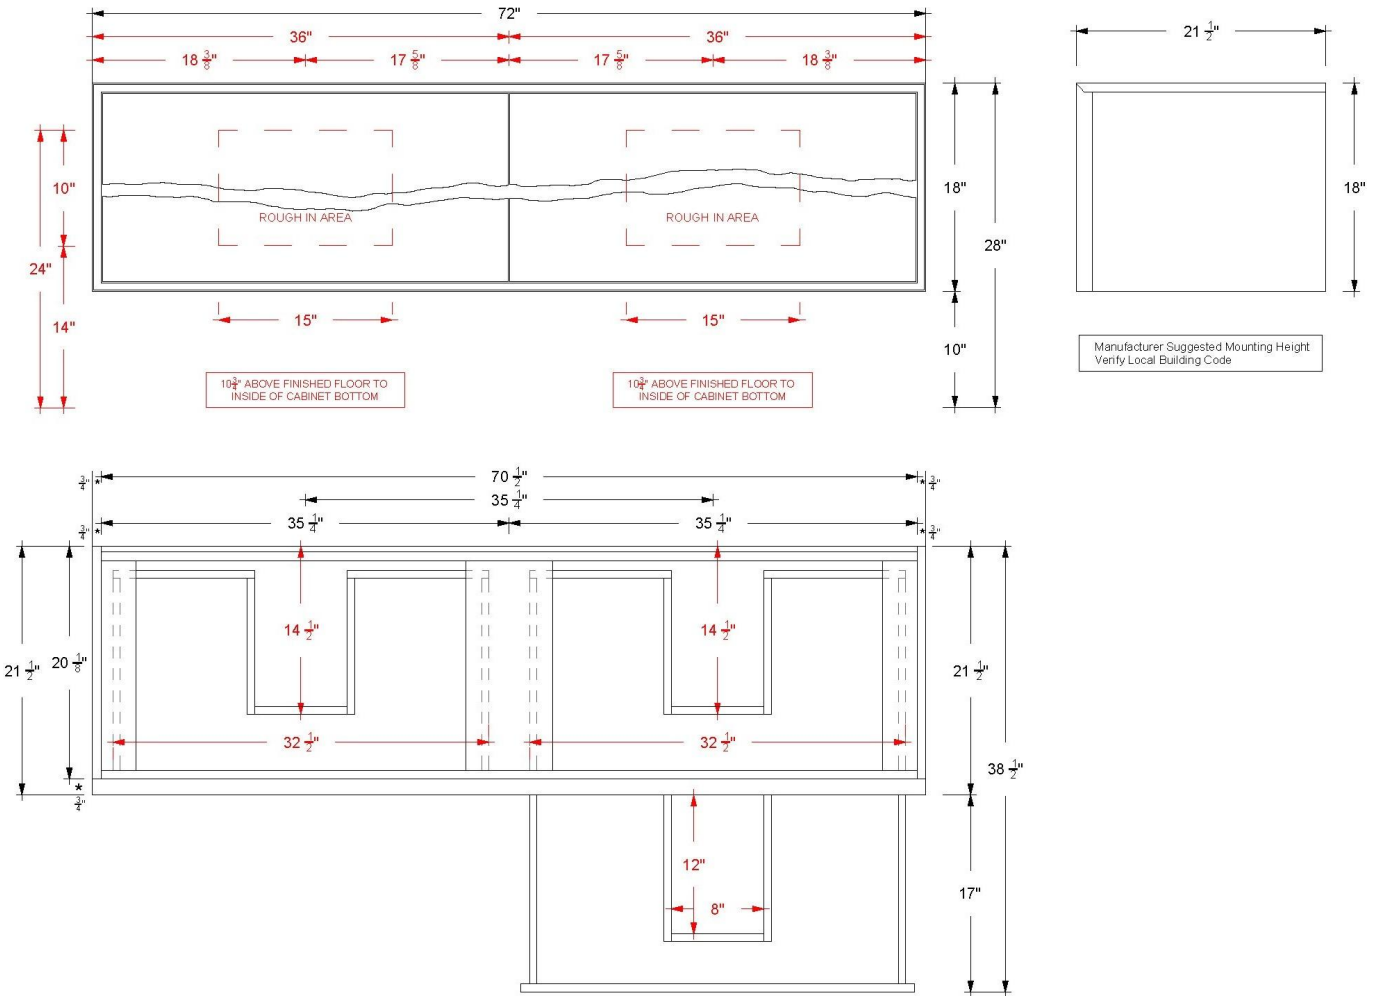

VANDERLOC

60" 4-Drawer Floating Double Bath Vanity

18" Height with Integrated Wood Top

Ventura

VTD6-60-F18-R

Features

- Inset construction with UV-coated plywood cabinet interior
- Live Edge Drawer detail
- 3/4" Angled Frame
- 4 u-shaped fully functional softclose drawers
- Conversion Varnish finish
- French cleat mounting design for assisting with installation
- No Decorative Hardware
- Integrated Wood Top (No boring operations available)
- Sink and faucet sold separately
- Plumbing rough in area cut-out detailed on page 2
- Made in the US

VANDERLOC

72" 4-Drawer Floating Double Bath Vanity

18" Height with Integrated Wood Top

Ventura

VTD6-72-F18-R

Features

- Inset construction with UV-coated plywood cabinet interior
- Live Edge Drawer detail
- 3/4" Angled Frame
- 4 u-shaped fully functional softclose drawers
- Conversion Varnish finish
- French cleat mounting design for assisting with installation
- No Decorative Hardware
- Integrated Wood Top (No boring operations available)
- Sink and faucet sold separately
- Plumbing rough in area cut-out detailed on page 2
- Made in the US

VANDERLOC

72" 4-Drawer Floating Double Bath Vanity

18" Height with Integrated Wood Top

Ventura

VTD6-72-F18-R

Technical Information

All product dimensions are nominal.

- Installation: Bath Vanity
- Number of drawers: 4

Notes

Install this product according to the installation instructions.

VANDERLOC

78" 4-Drawer Floating Double Bath Vanity

18" Height with Integrated Wood Top

Ventura

VTD6-78-F18-R

Features