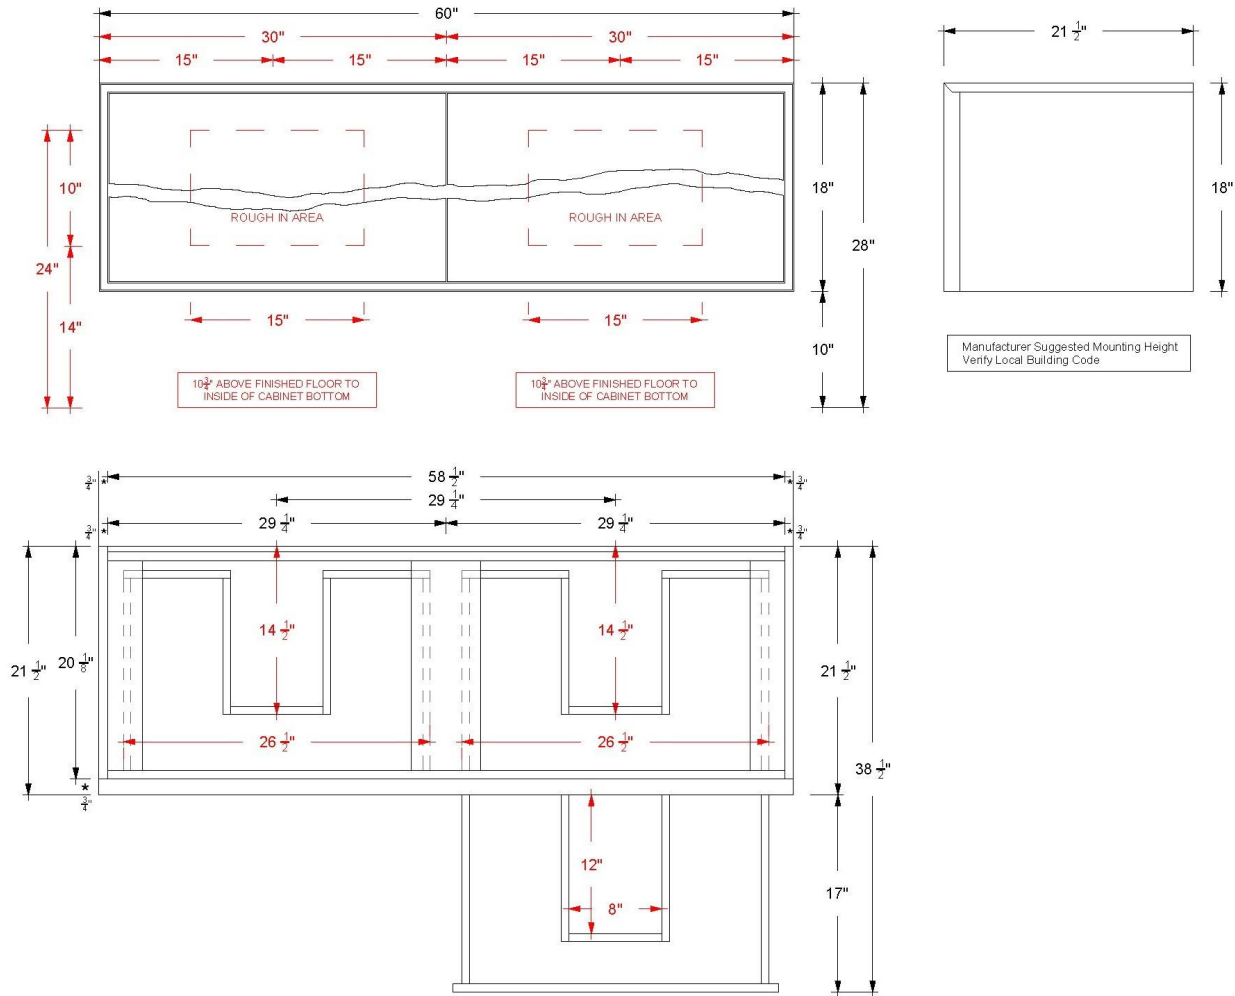

VANDERLOC

60" 4-Drawer Floating Double Bath Vanity

18" Height with Integrated Wood Top

Ventura

VTD6-60-F18-R

Features

- Inset construction with UV-coated plywood cabinet interior
- Live Edge Drawer detail
- 3/4" Angled Frame
- 4 u-shaped fully functional softclose drawers
- Conversion Varnish finish
- French cleat mounting design for assisting with installation
- No Decorative Hardware
- Integrated Wood Top (No boring operations available)
- Sink and faucet sold separately
- Plumbing rough in area cut-out detailed on page 2
- Made in the US

Color tiles intended for reference only.

Wood Finishes

No Hardware

VANDERLOC

60" 4-Drawer Floating Double Bath Vanity

18" Height with Integrated Wood Top

Ventura

VTD6-60-F18-R

VANDERLOC

72" 4-Drawer Floating Double Bath Vanity

18" Height with Integrated Wood Top

Ventura

VTD6-72-F18-R

Features

- Inset construction with UV-coated plywood cabinet interior
- Live Edge Drawer detail
- 3/4" Angled Frame
- 4 u-shaped fully functional softclose drawers
- Conversion Varnish finish
- French cleat mounting design for assisting with installation
- No Decorative Hardware
- Integrated Wood Top (No boring operations available)
- Sink and faucet sold separately
- Plumbing rough in area cut-out detailed on page 2
- Made in the US

VANDERLOC

72" 4-Drawer Floating Double Bath Vanity

18" Height with Integrated Wood Top

Ventura

VTD6-72-F18-R

Technical Information

All product dimensions are nominal.

- Installation: Bath Vanity
- Number of drawers: 4