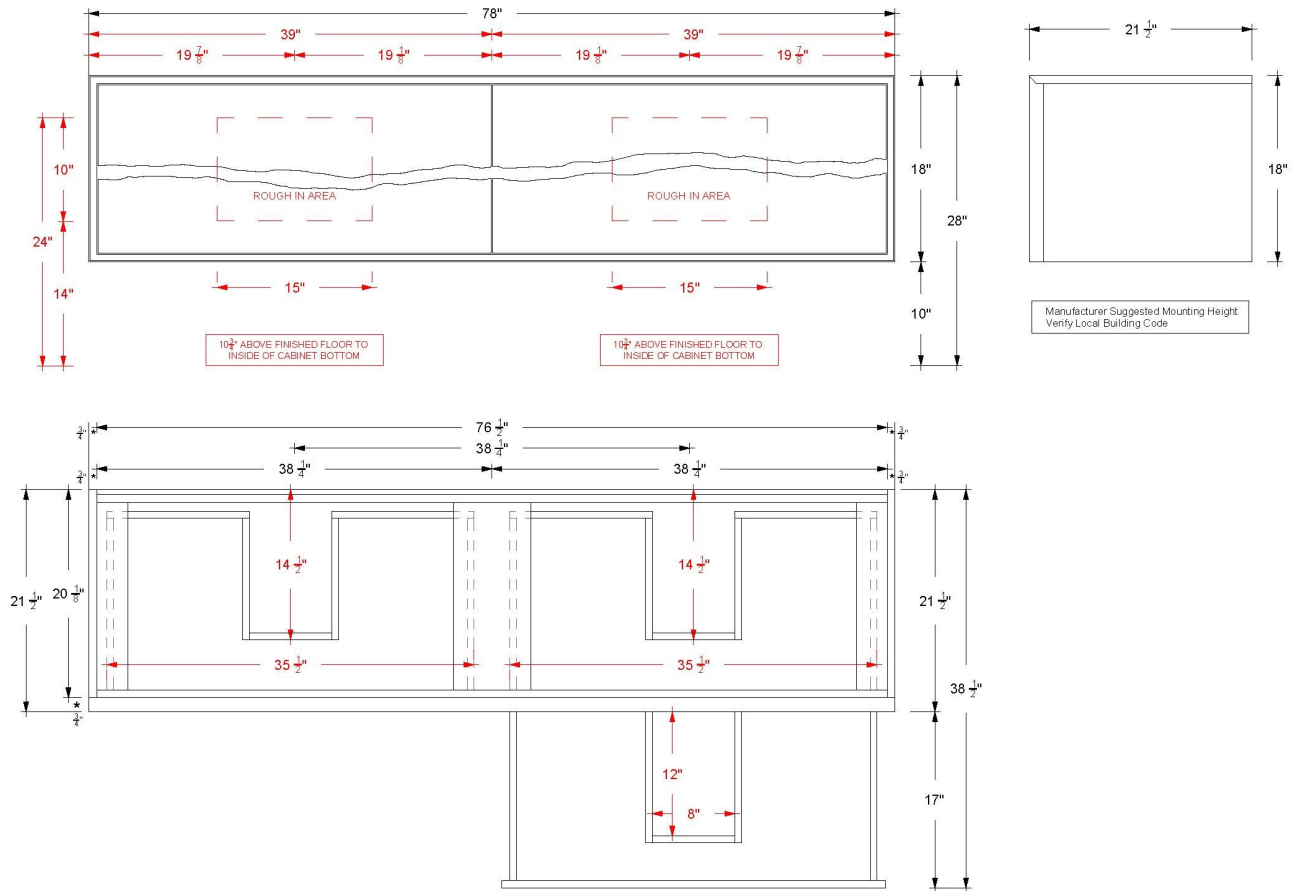

VANDERLOC

78" 4-Drawer Floating Double Bath Vanity

18" Height with Integrated Wood Top

Ventura

VTD6-78-F18-R

Technical Information

All product dimensions are nominal.

- Installation: Bath Vanity
- Number of drawers: 4

Notes

Install this product according to the installation instructions.

Vanderloc® reserves the right to make revisions without notice to product specifications. For the most current Specification Sheet, go to www.vanderloc.com