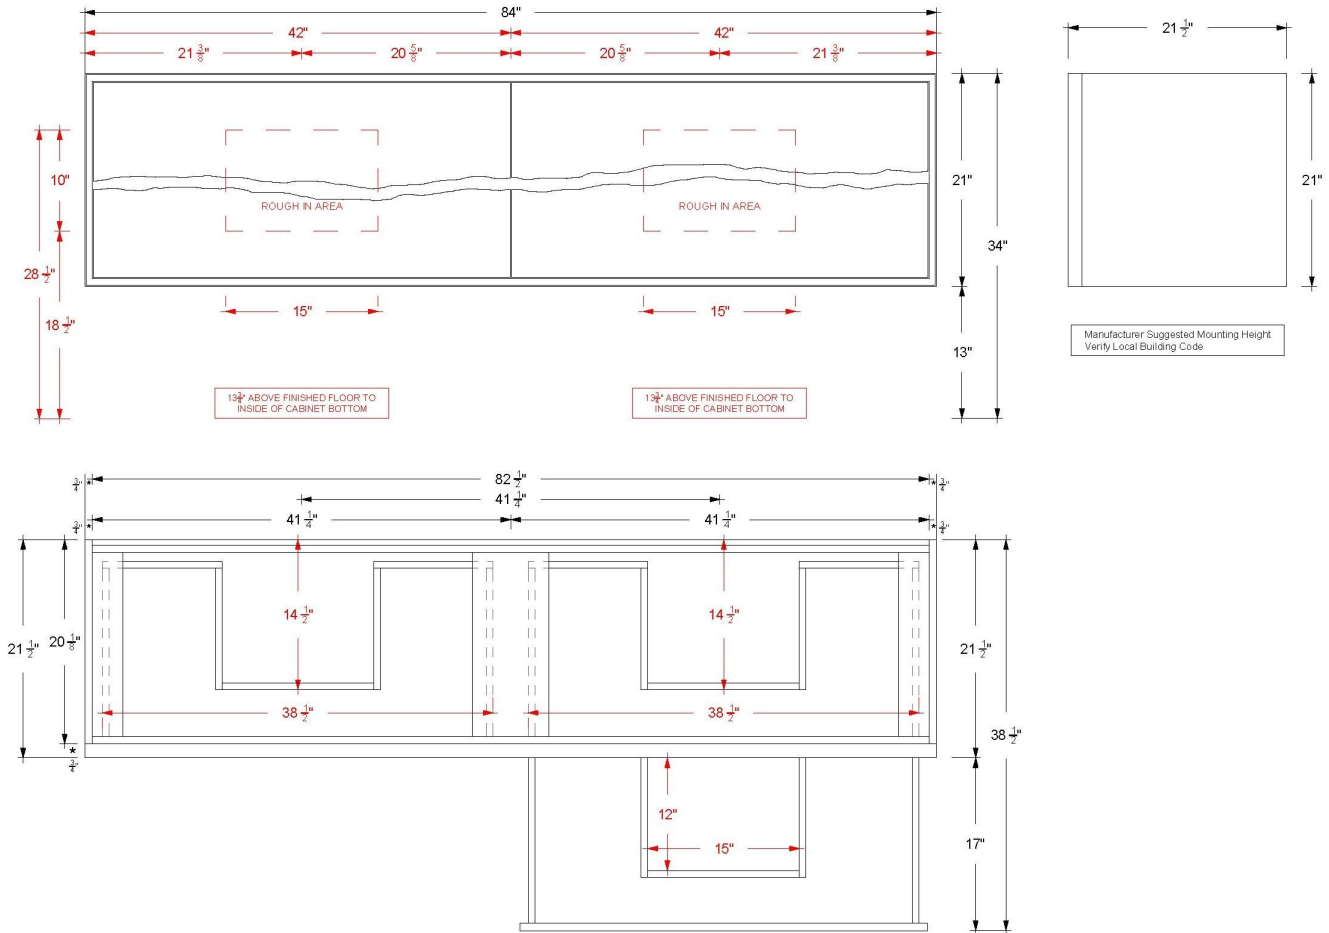

VANDERLOC

60" 4-Drawer Floating Double Bath Vanity

21" Height

Ventura

VTD6-60-F21

Features

- Inset construction with UV-coated plywood cabinet interior
- Live Edge Drawer detail
- 3/4" Angled Frame
- 4 u-shaped fully functional softclose drawers
- Conversion Varnish finish
- French cleat mounting design for assisting with installation
- No Decorative Hardware
- Top and faucet sold separately
- Plumbing rough in area cut-out detailed on page 2
- Made in the US

Color tiles intended for reference only.

Wood Finishes

No Hardware

VANDERLOC

60" 4-Drawer Floating Double Bath Vanity

21" Height

Ventura

VTD6-60-F21

VANDERLOC

72" 4-Drawer Floating Double Bath Vanity

21" Height

Ventura

VTD6-72-F21

Features

- Inset construction with UV-coated plywood cabinet interior
- Live Edge Drawer detail
- 3/4" Angled Frame
- 4 u-shaped fully functional softclose drawers
- Conversion Varnish finish
- French cleat mounting design for assisting with installation
- No Decorative Hardware
- Top and faucet sold separately
- Plumbing rough in area cut-out detailed on page 2
- Made in the US

Color tiles intended for reference only.

Wood Finishes

No Hardware

VANDERLOC

84" 4-Drawer Floating Double Bath Vanity

21" Height

Ventura

VTD6-84-F21