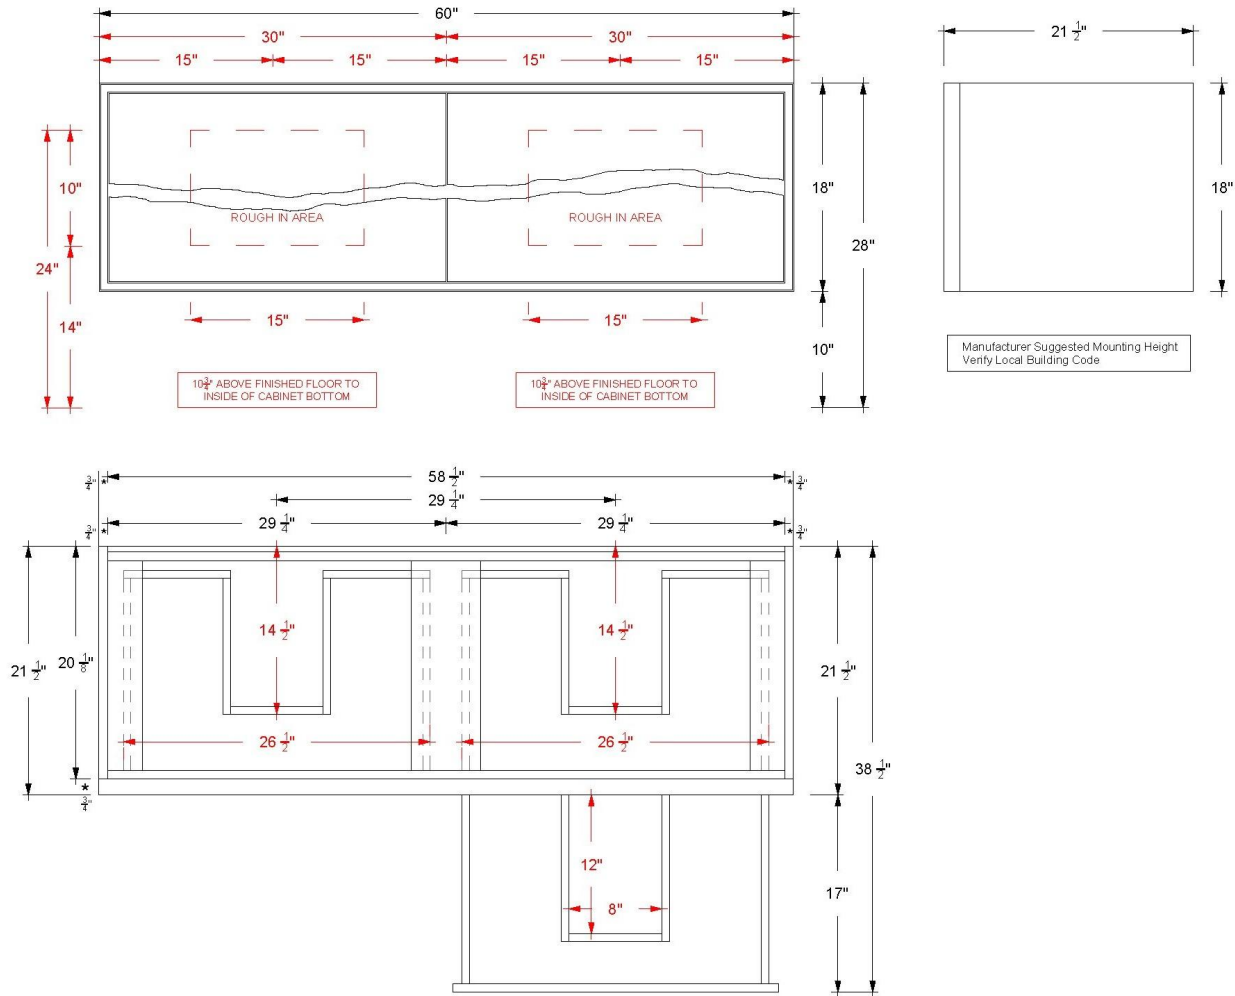

VANDERLOC

60" 4-Drawer Floating Double Bath Vanity

18" Height

Ventura

VTD6-60-F18

Technical Information

All product dimensions are nominal.

- Installation: Bath Vanity
- Number of drawers: 4

Notes

Install this product according to the installation instructions.

Vanderloc® reserves the right to make revisions without notice to product specifications. For the most current Specification Sheet, go to www.vanderloc.com