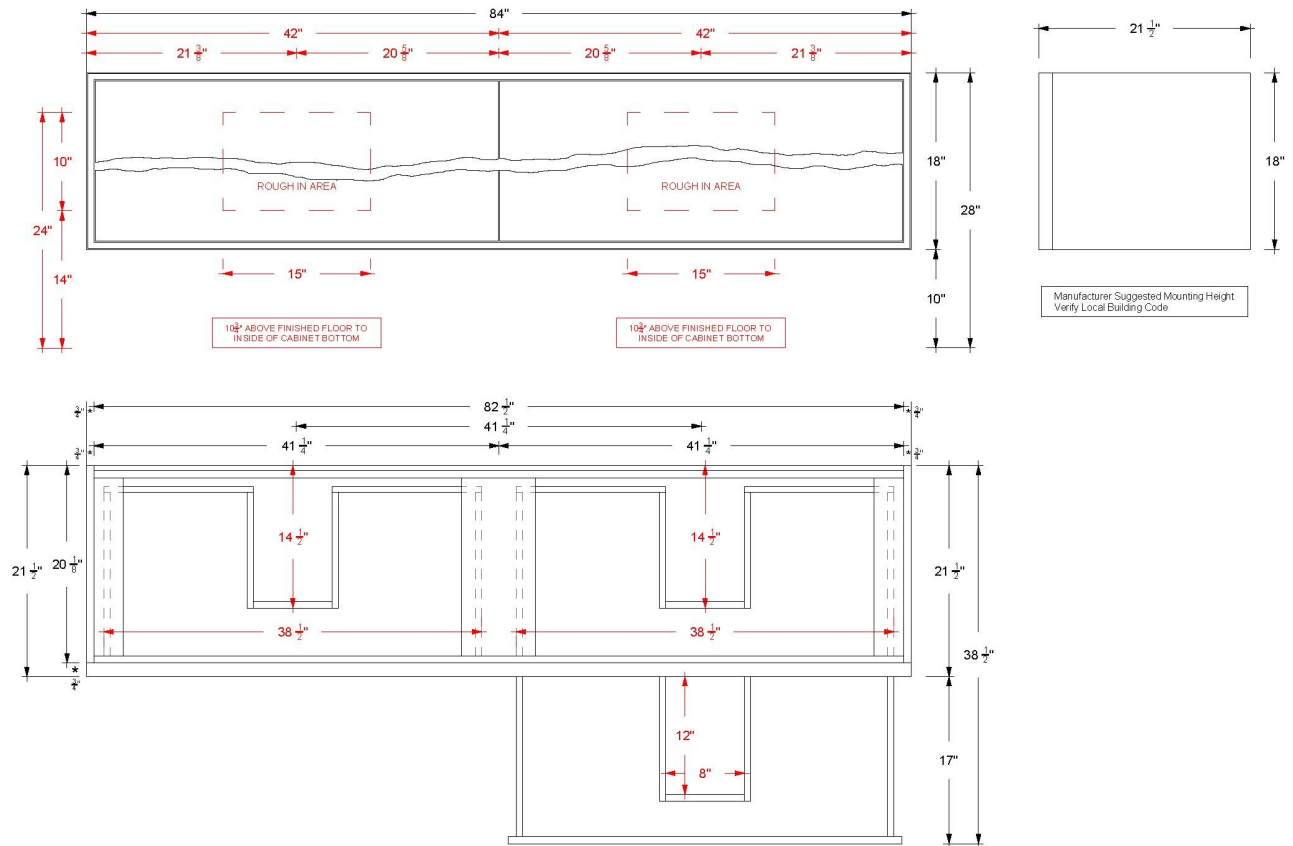

VANDERLOC

84" 4-Drawer Floating Double Bath Vanity

18" Height

Ventura

VTD6-84-F18

Technical Information

All product dimensions are nominal.

- Installation: Bath Vanity
- Number of drawers: 4

Notes

Install this product according to the installation instructions.

Vanderloc® reserves the right to make revisions without notice to product specifications. For the most current Specification Sheet, go to www.vanderloc.com