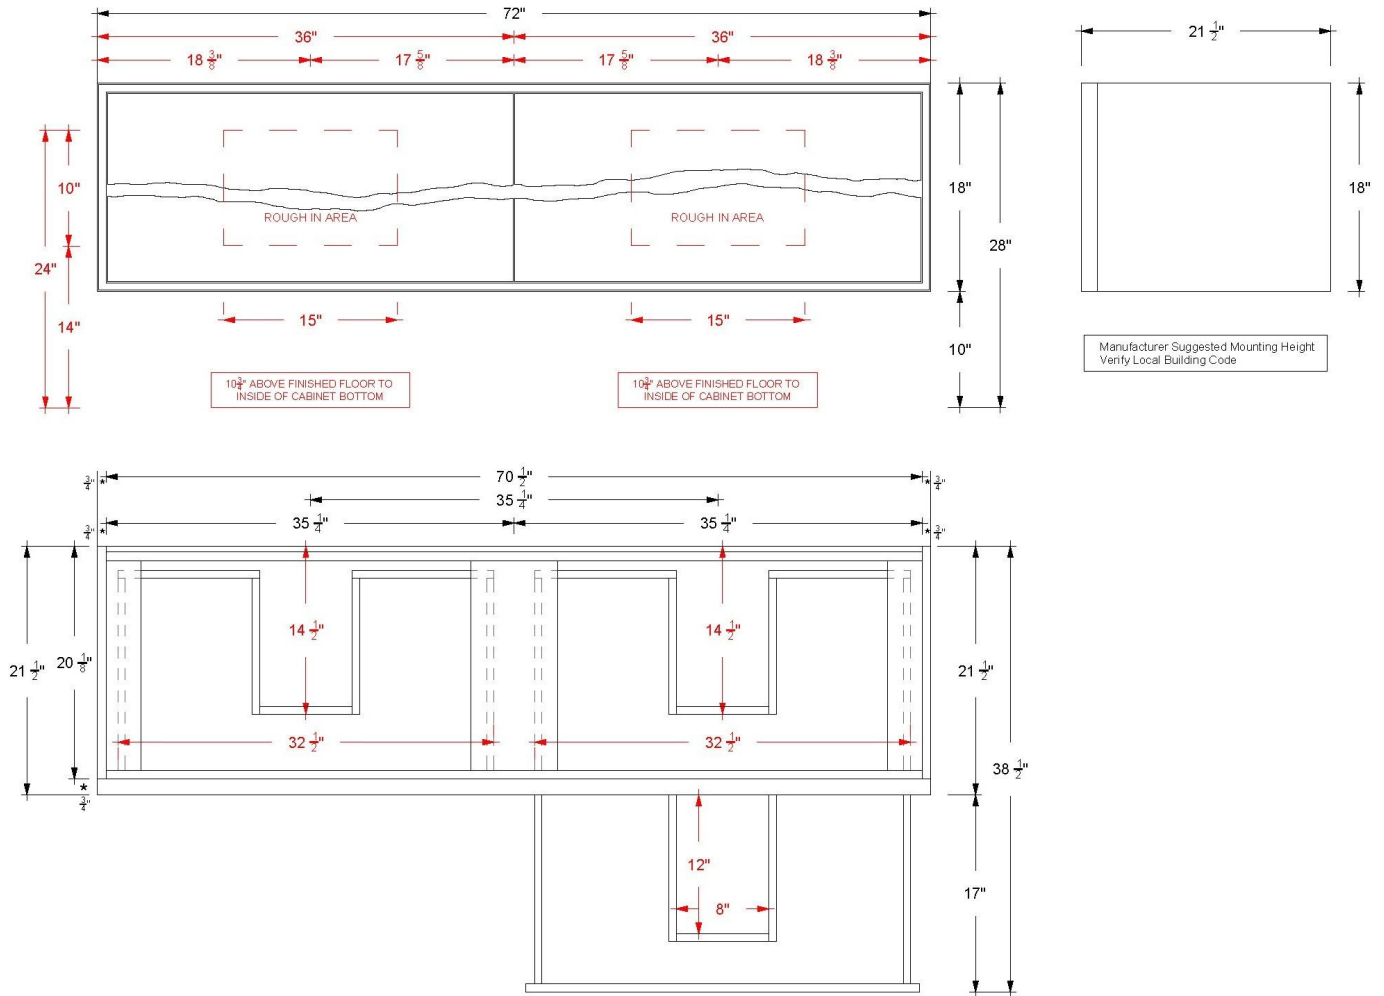

VANDERLOC

72" 4-Drawer Floating Double Bath Vanity

18" Height

Ventura

VTD6-72-F18

Technical Information

All product dimensions are nominal.

- Installation: Bath Vanity
- Number of drawers: 4

Notes

Install this product according to the installation instructions.

Vanderloc® reserves the right to make revisions without notice to product specifications. For the most current Specification Sheet, go to www.vanderloc.com