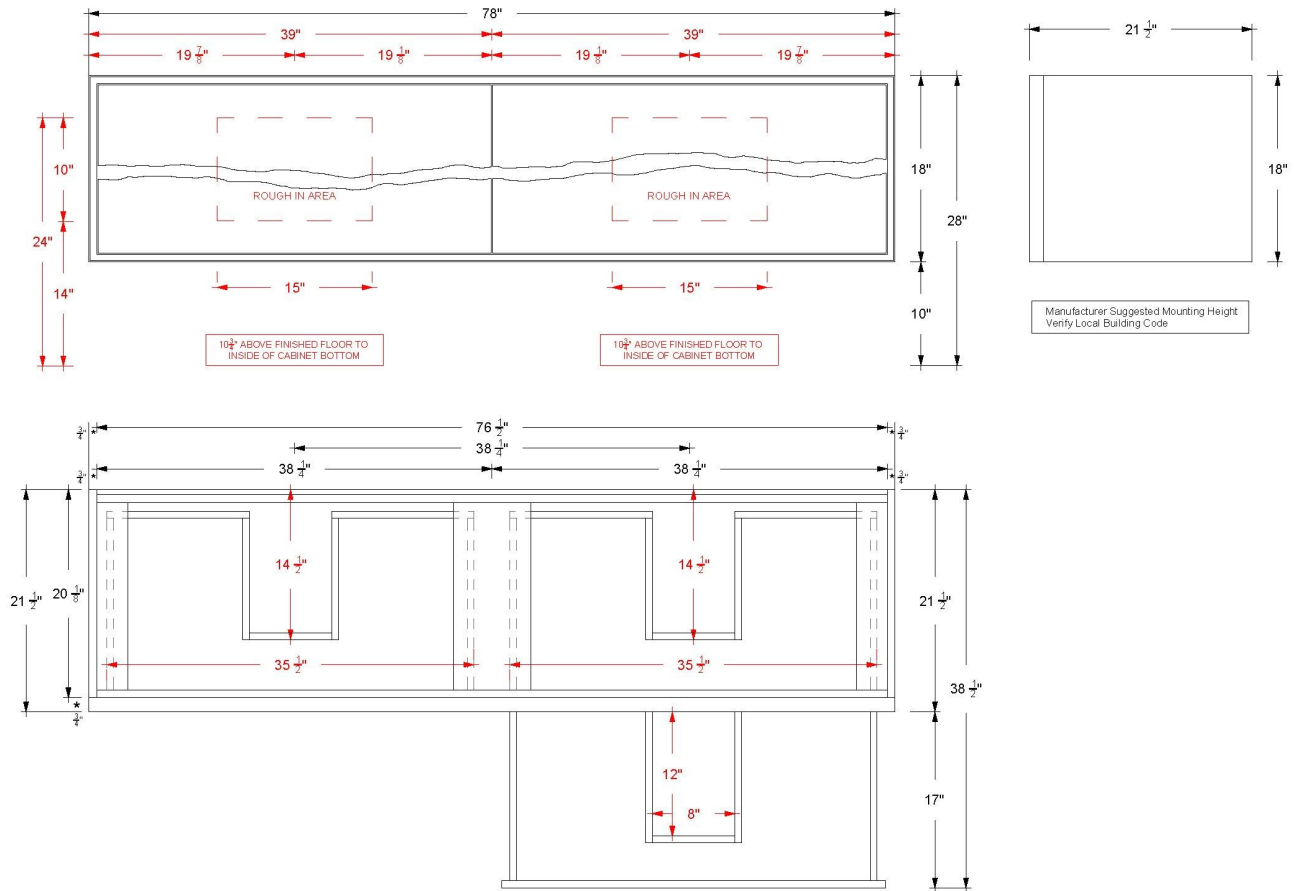

VANDERLOC

78" 4-Drawer Floating Double Bath Vanity

18" Height

Ventura

VTD6-78-F18

Technical Information

All product dimensions are nominal.

- Installation: Bath Vanity
- Number of drawers: 4

Notes

Install this product according to the installation instructions.

Vanderloc® reserves the right to make revisions without notice to product specifications. For the most current Specification Sheet, go to www.vanderloc.com