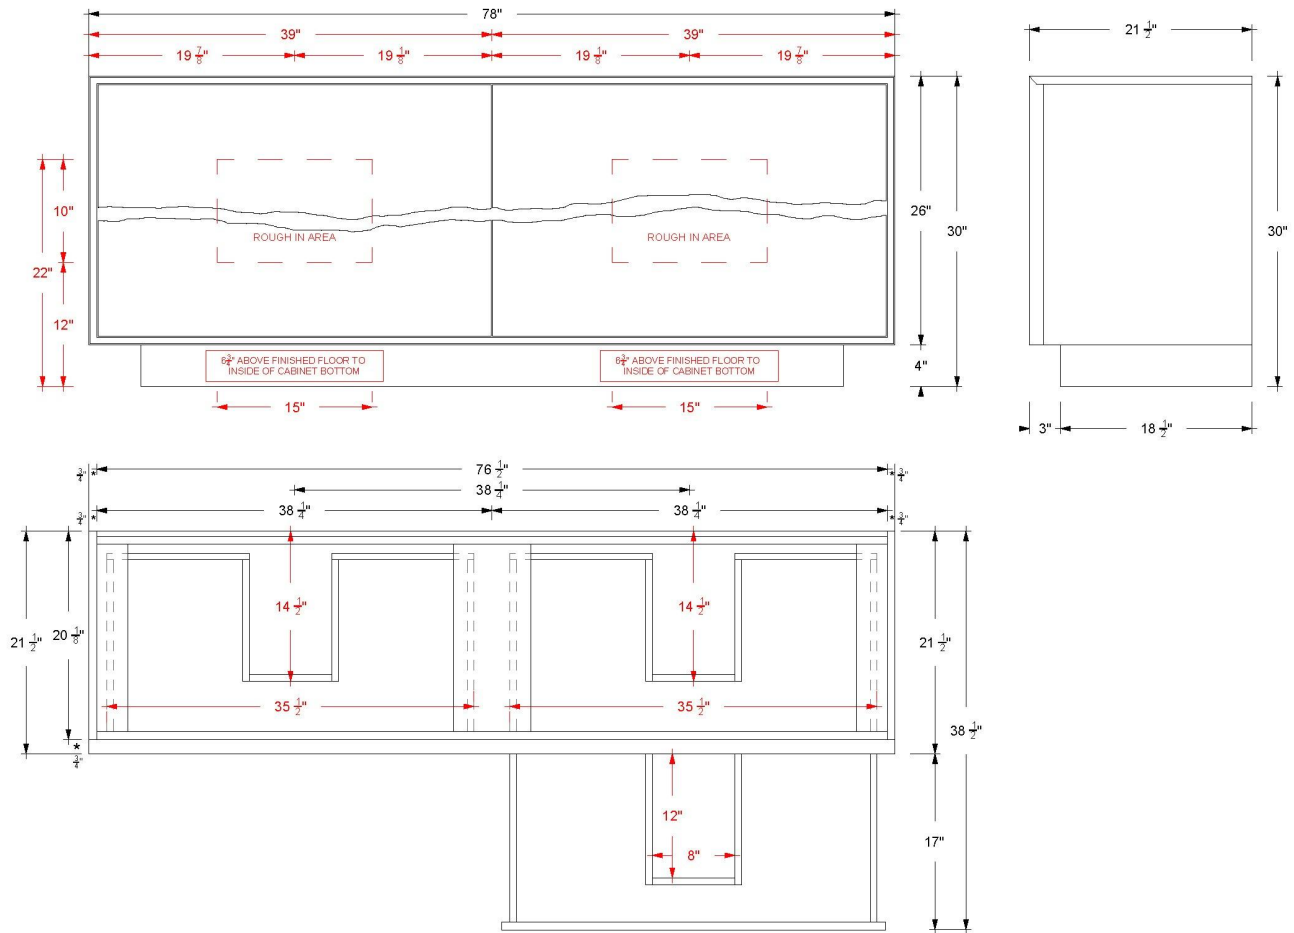

# 60" 4-Drawer Double Bath Vanity

Freestanding 30" Height with Integrated Wood Top

Ventura  
VTD6-60-S30-R

## 72" 4-Drawer Double Bath Vanity

Freestanding 30" Height with Integrated Wood Top

Ventura

**VTD6-72-S30-R**

# 78" 4-Drawer Double Bath Vanity

Freestanding 30" Height with Integrated Wood Top

Ventura  
**VTD6-78-S30-R**