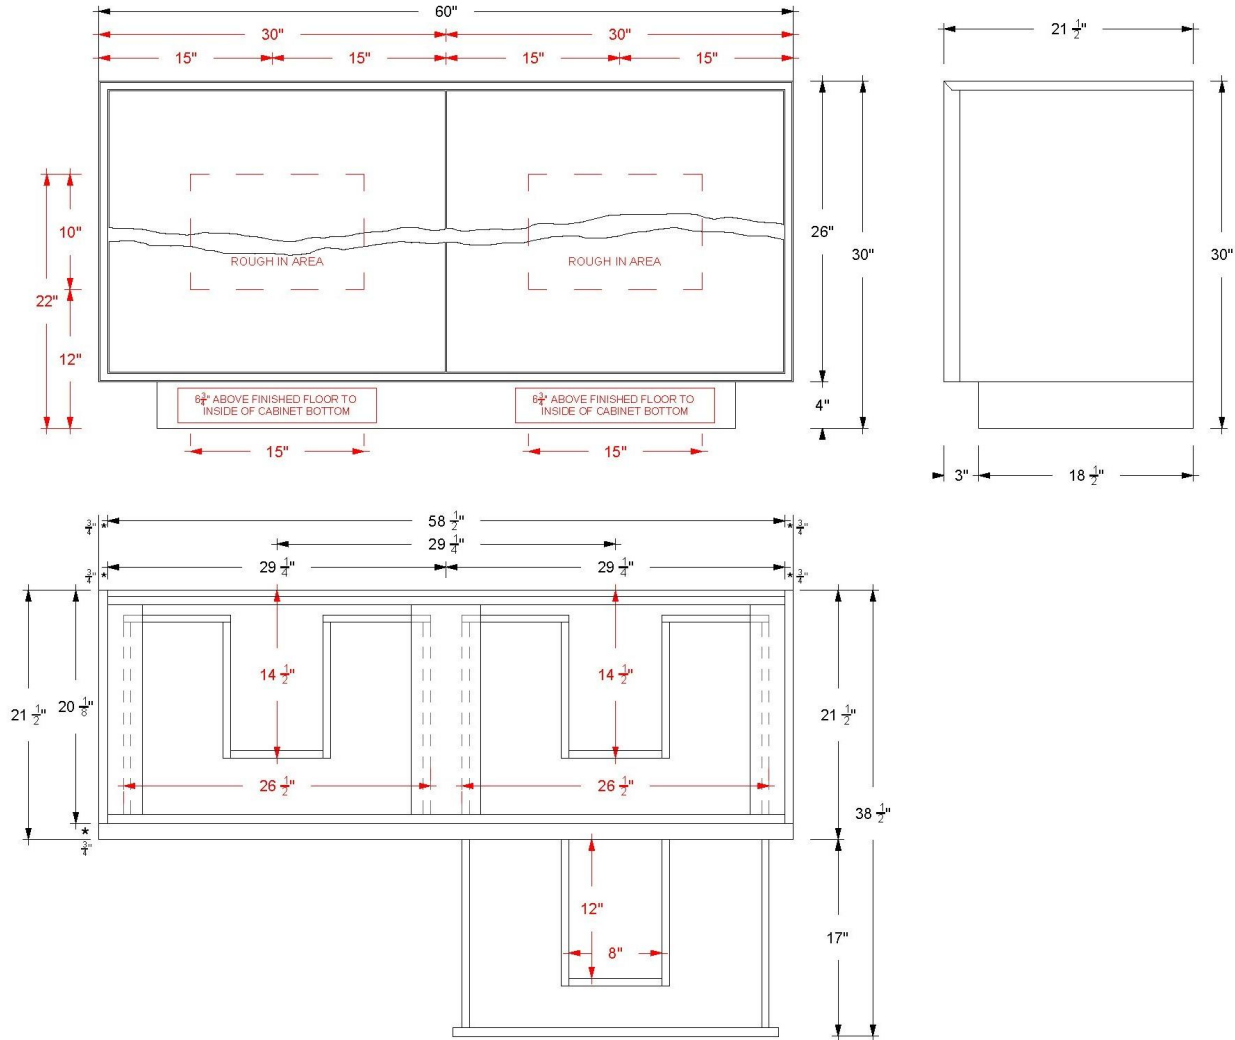

## 60" 4-Drawer Double Bath Vanity

Freestanding 30" Height with Integrated Wood Top

Ventura

**VTD6-60-S30-R**

# 60" 4-Drawer Double Bath Vanity

Freestanding 30" Height with Integrated Wood Top

Ventura  
VTD6-60-S30-R

## 72" 4-Drawer Double Bath Vanity

Freestanding 30" Height with Integrated Wood Top

Ventura

**VTD6-72-S30-R**