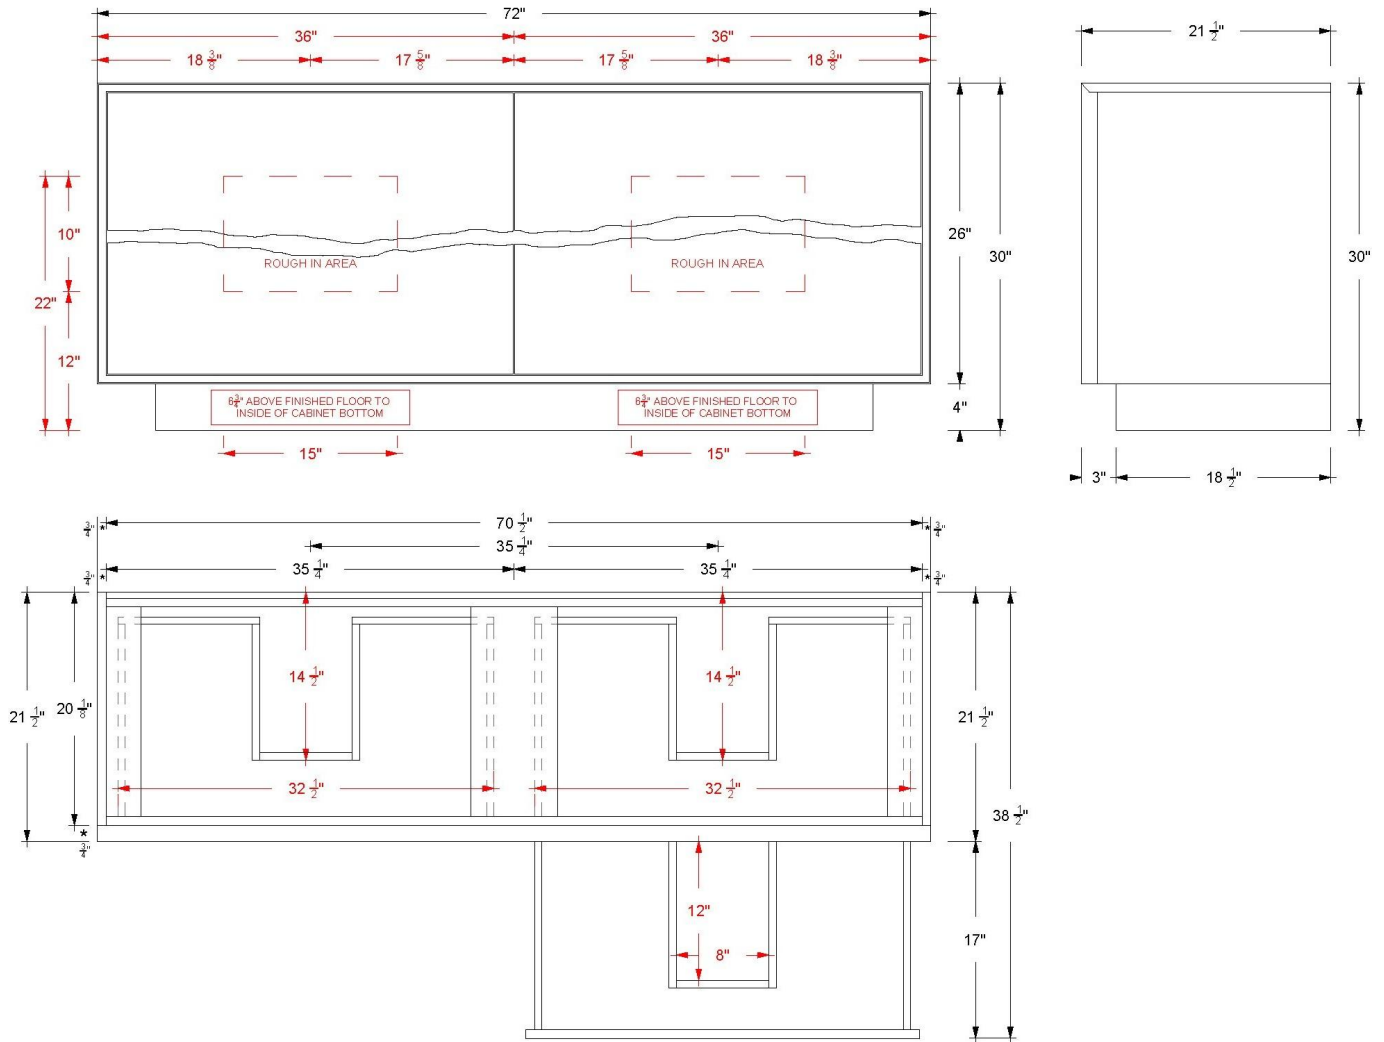

## 60" 4-Drawer Double Bath Vanity

Freestanding 30" Height with Integrated Wood Top

Ventura

**VTD6-60-S30-R**

# 60" 4-Drawer Double Bath Vanity

Freestanding 30" Height with Integrated Wood Top

Ventura  
VTD6-60-S30-R

## 72" 4-Drawer Double Bath Vanity

Freestanding 30" Height with Integrated Wood Top

Ventura

**VTD6-72-S30-R**

# 72" 4-Drawer Double Bath Vanity

Freestanding 30" Height with Integrated Wood Top

Ventura  
**VTD6-72-S30-R**