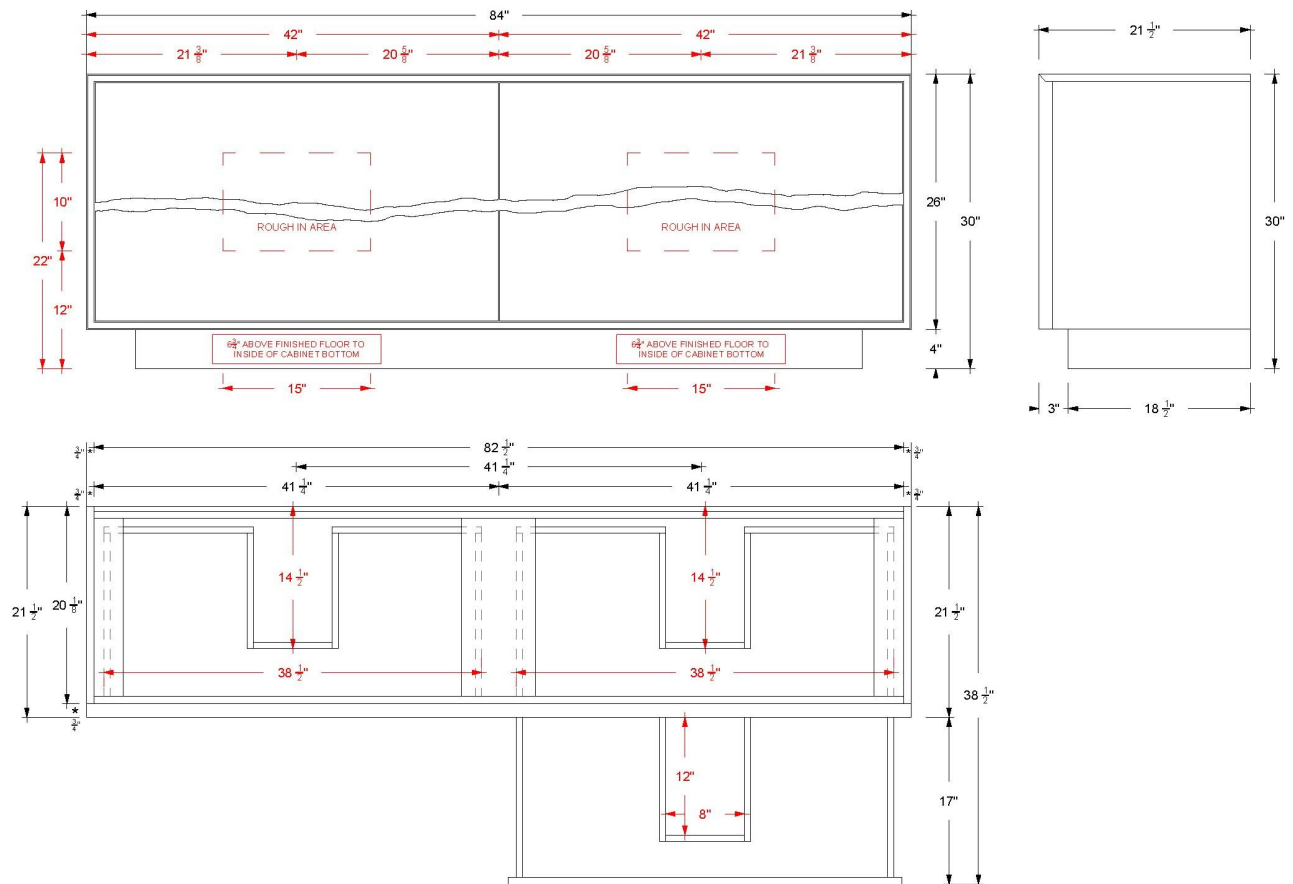

# 84" 4-Drawer Double Bath Vanity

Freestanding 30" Height with Integrated Wood Top

Ventura  
**VTD6-84-S30-R**

**Technical Information**

All product dimensions are nominal.

- Installation: Bath Vanity
- Number of drawers: 4