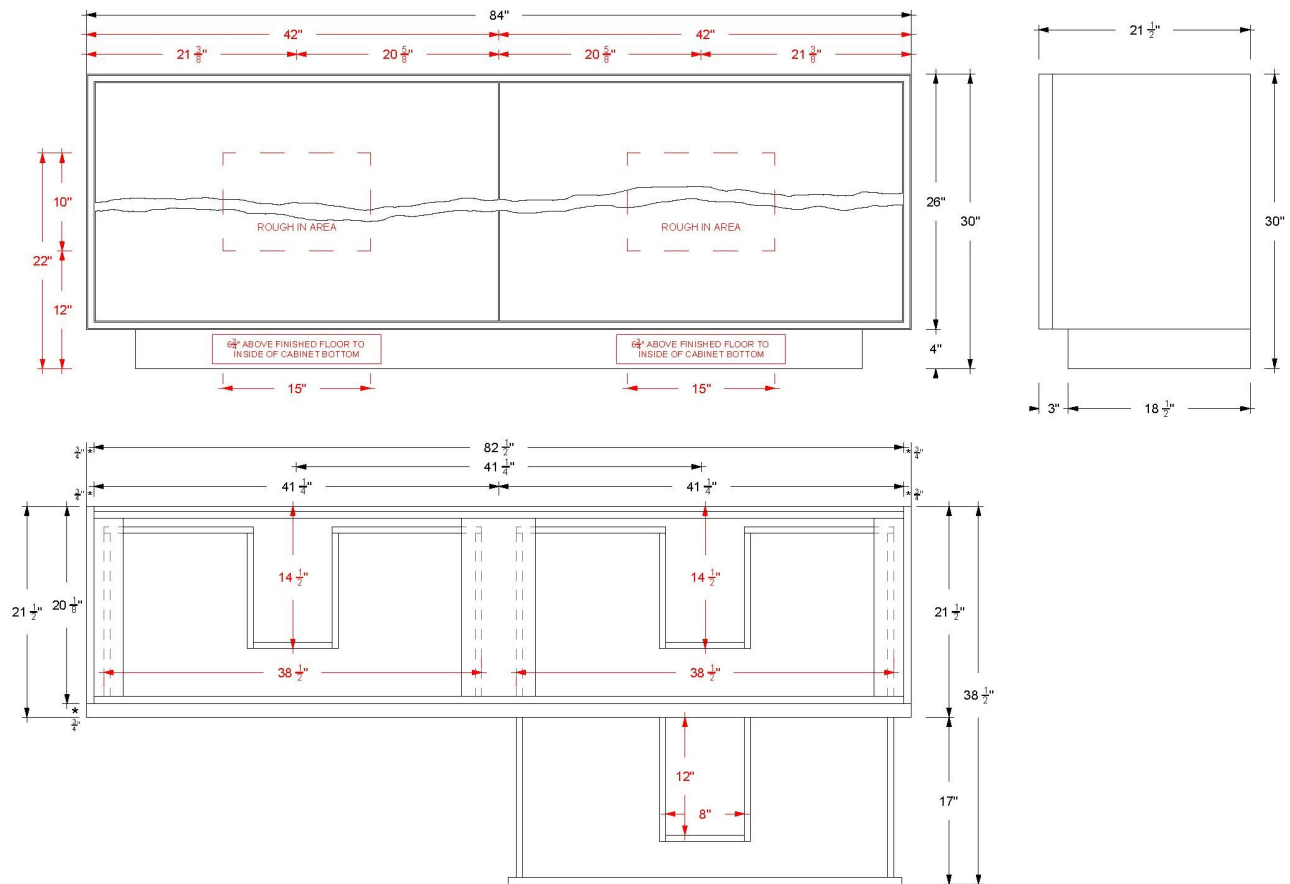

# 84" 4-Drawer Double Bath Vanity

Free Standing 30" Height

Ventura

VTD6-84-S30