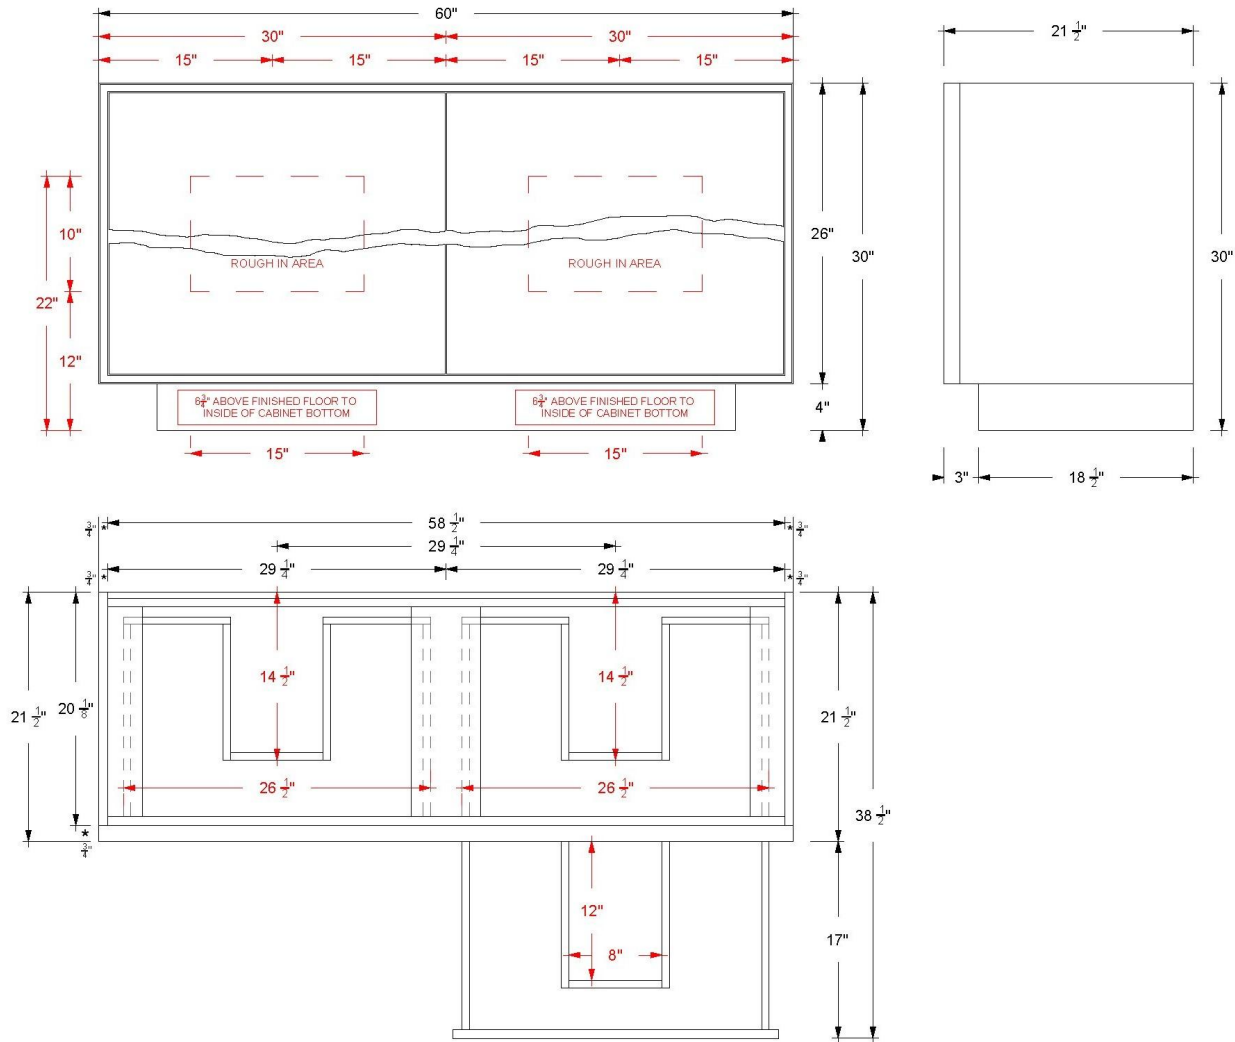

# 60" 4-Drawer Double Bath Vanity

Free Standing 30" Height

Ventura

VTD6-60-S30