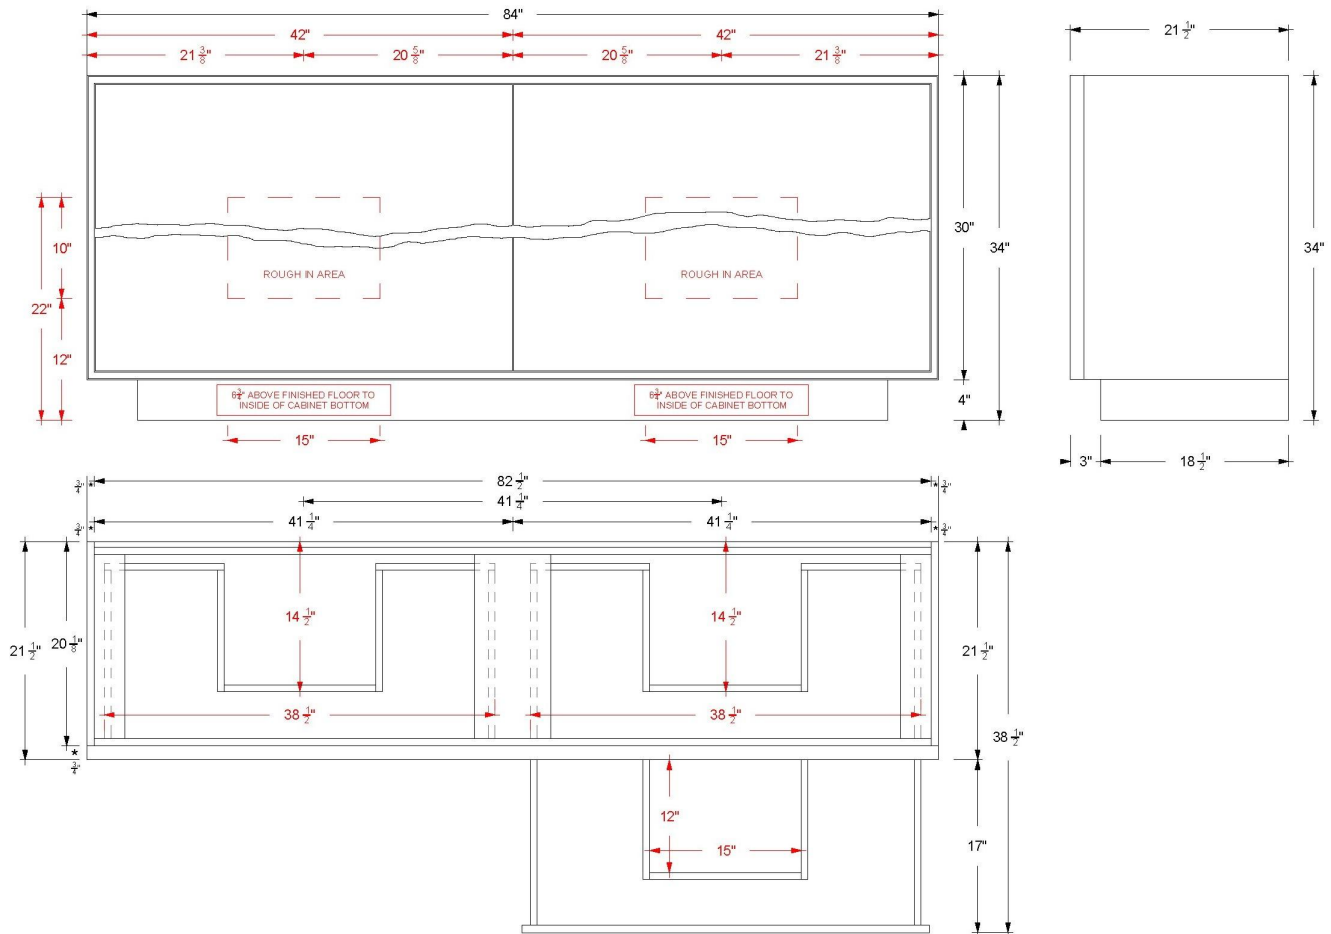

Technical Information

All product dimensions are nominal.

- Installation: Bath Vanity
- Number of drawers: 4

Notes

Install this product according to the installation instructions.