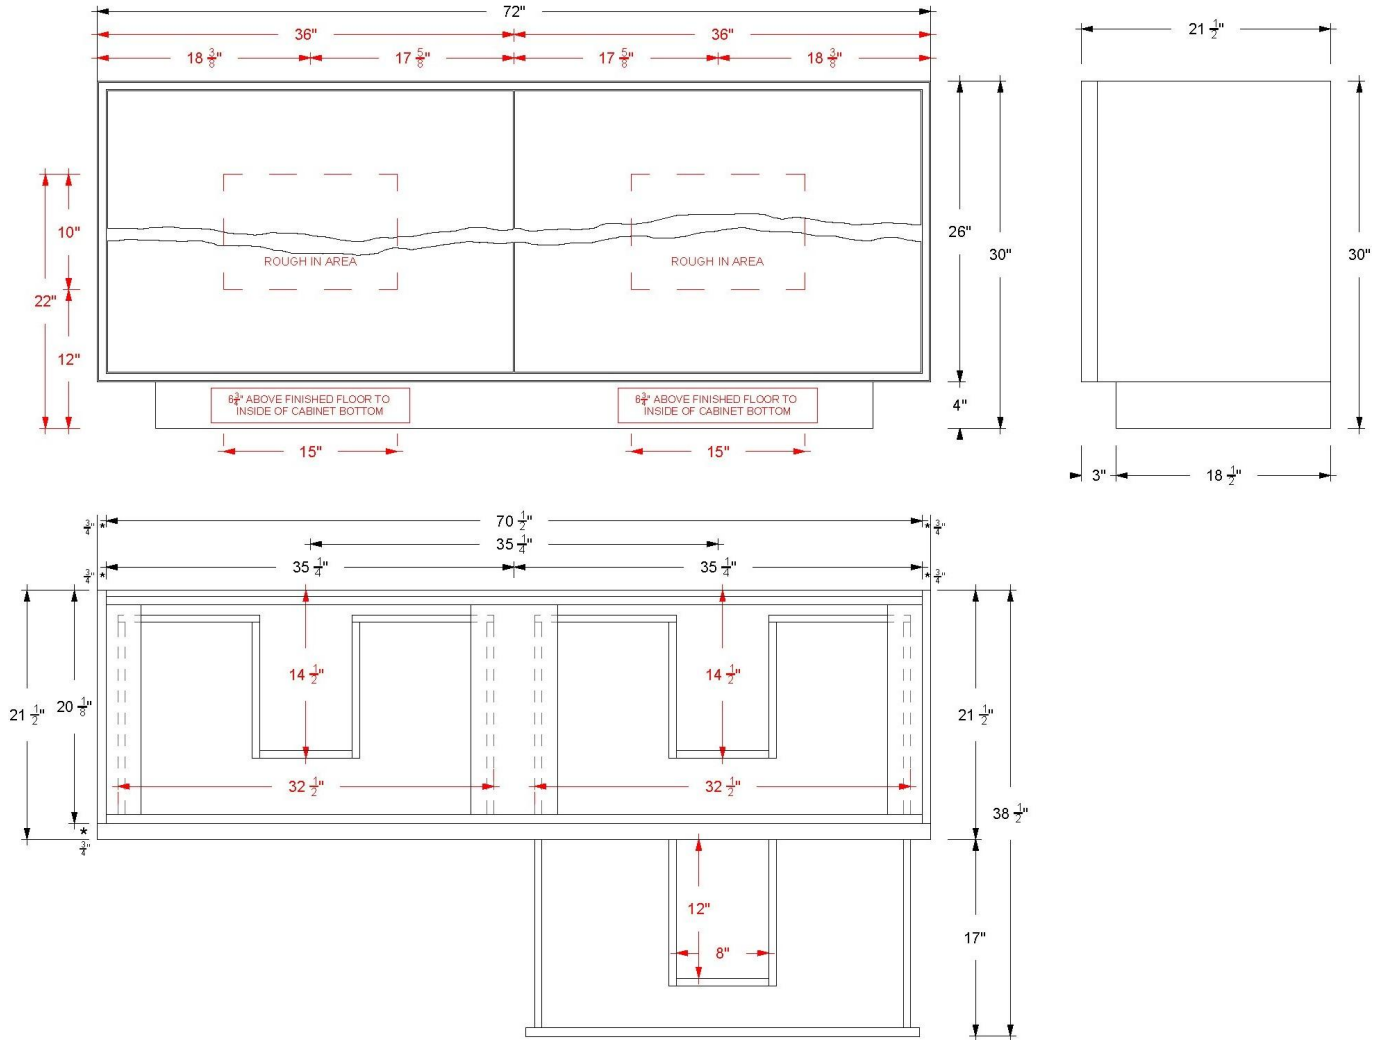

# 72" 4-Drawer Double Bath Vanity

Free Standing 30" Height

Ventura

VTD6-72-S30