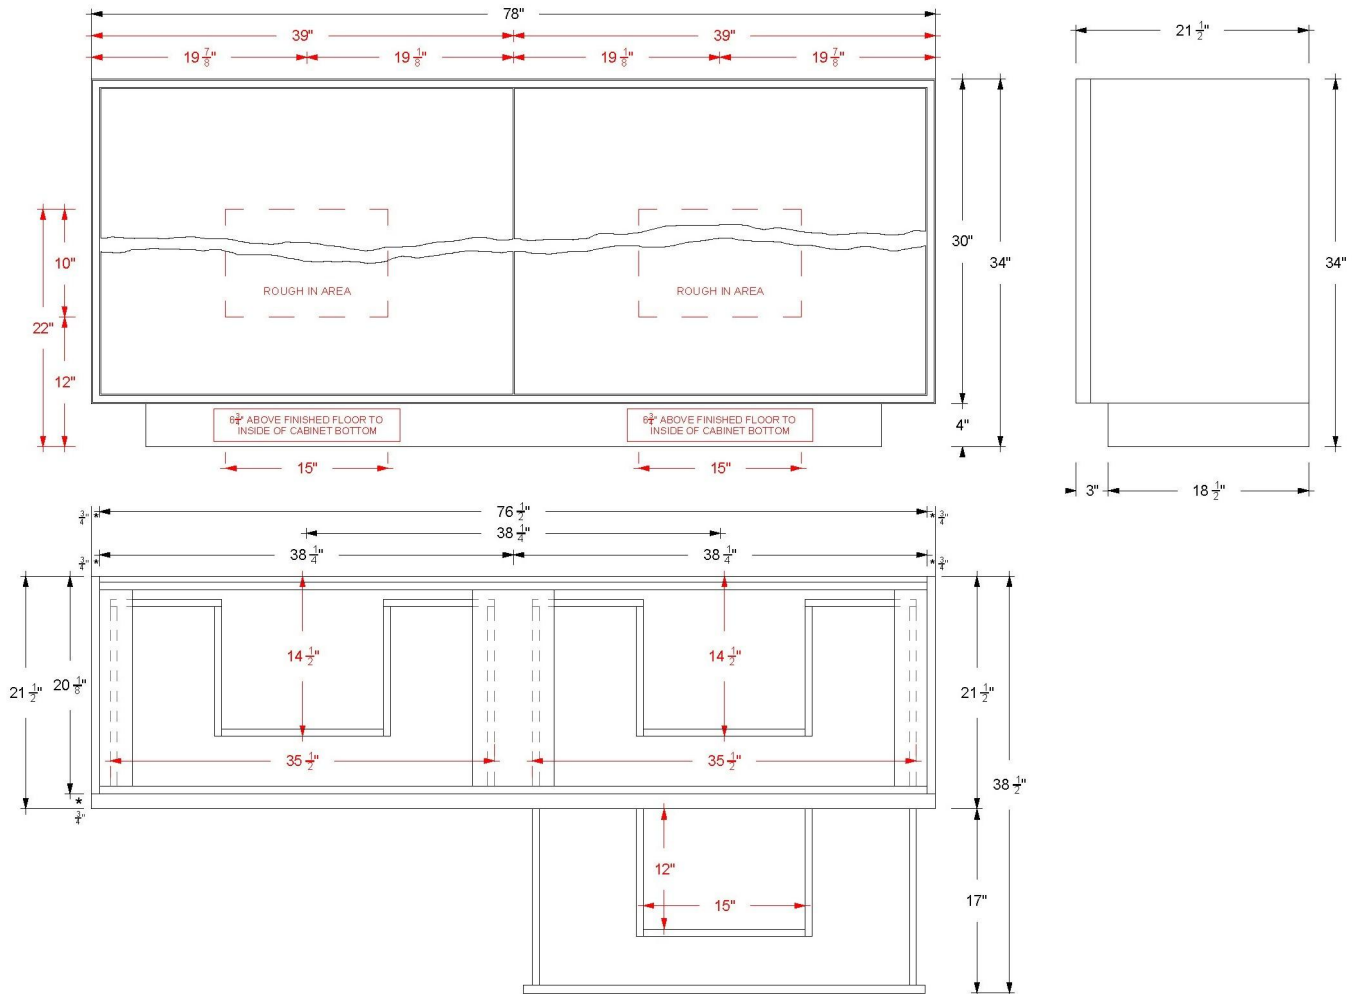

Technical Information

All product dimensions are nominal.

- Installation: Bath Vanity
- Number of drawers: 4

Notes

Install this product according to the installation instructions.