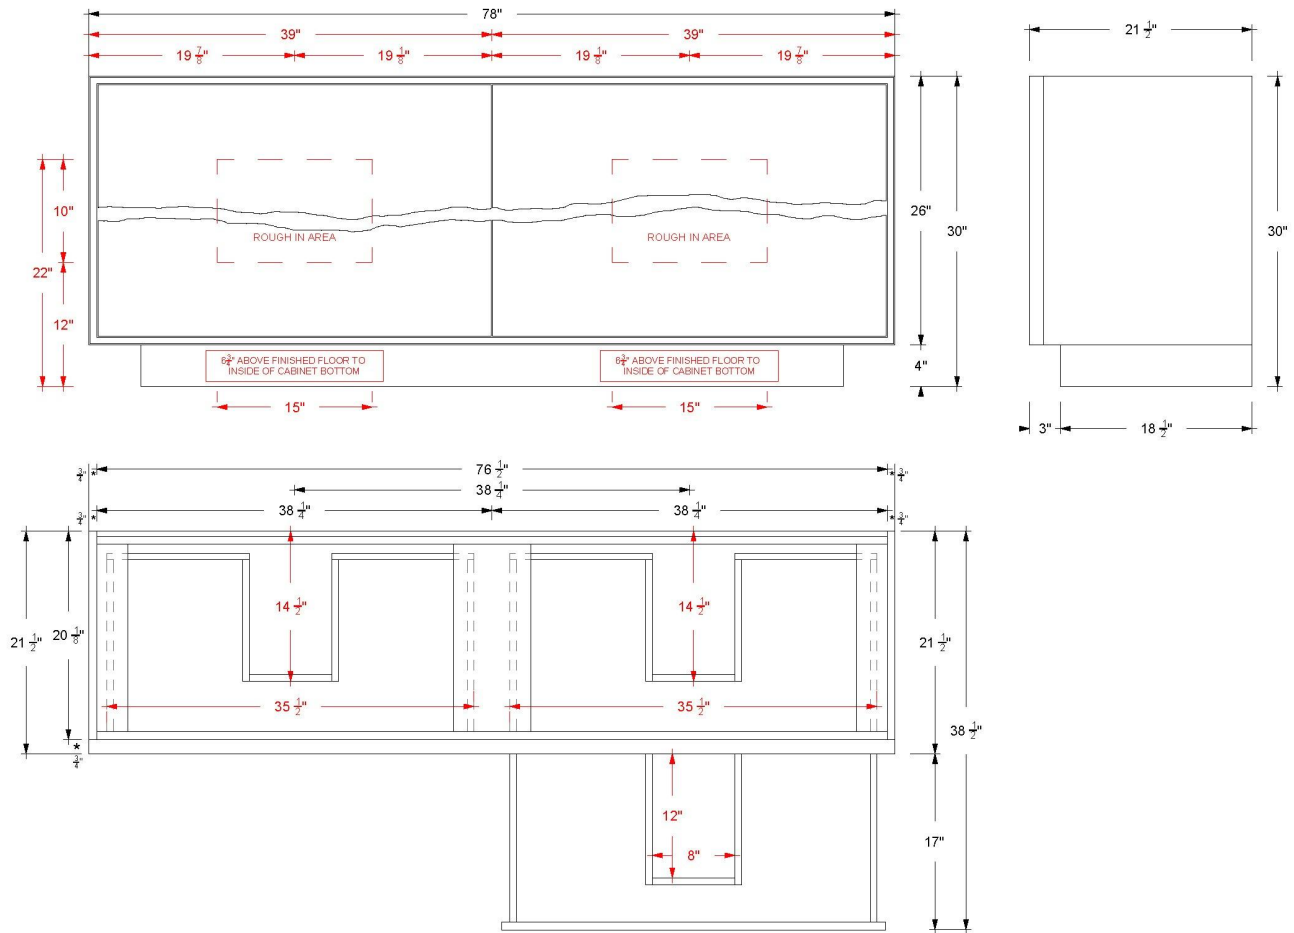

# 78" 4-Drawer Double Bath Vanity

Free Standing 30" Height

Ventura

VTD6-78-S30