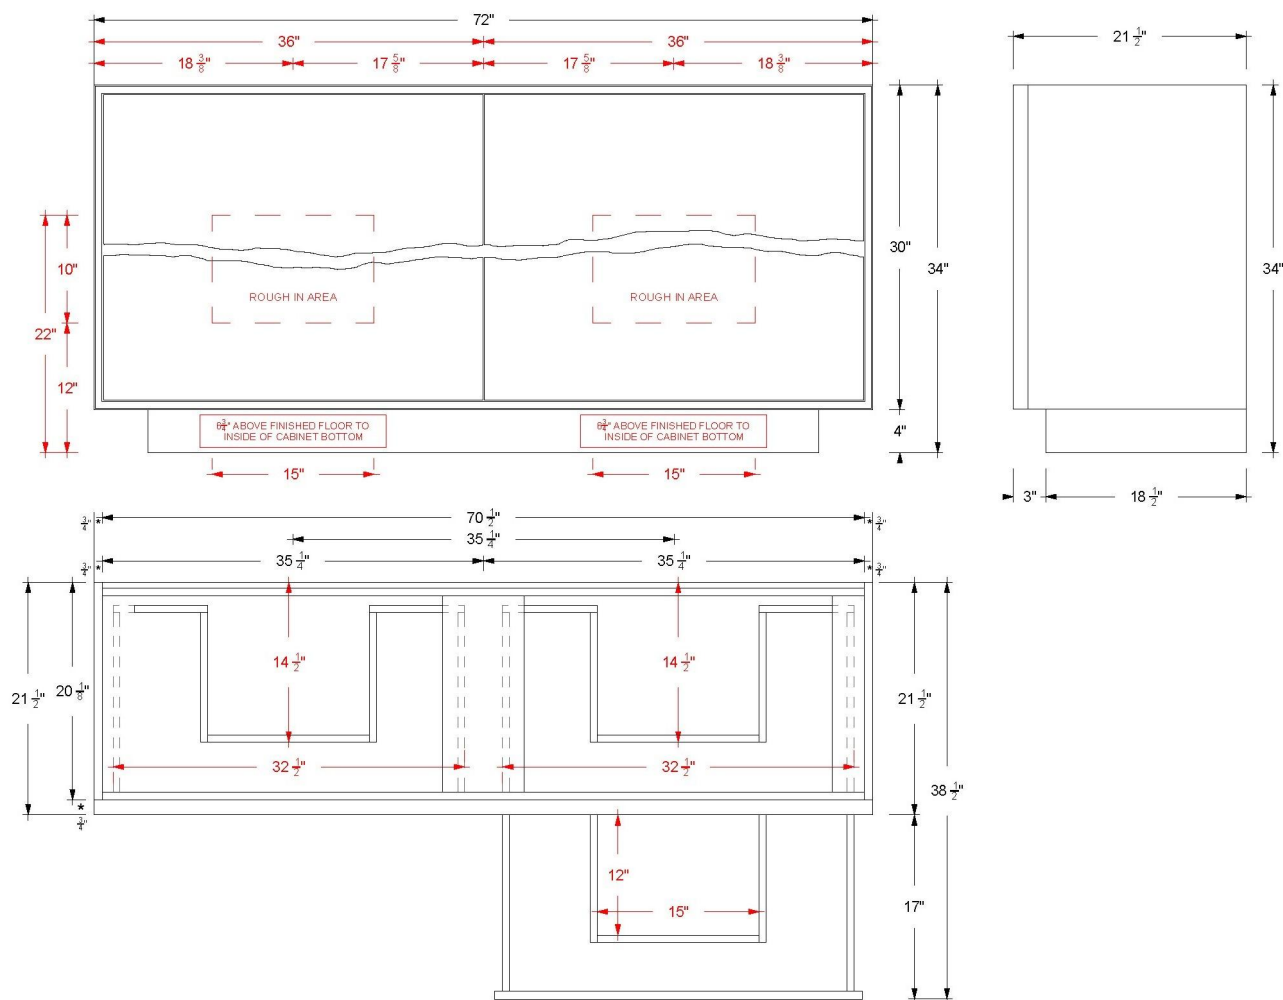

Technical Information

All product dimensions are nominal.

- Installation: Bath Vanity
- Number of drawers: 4

Notes

Install this product according to the installation instructions.