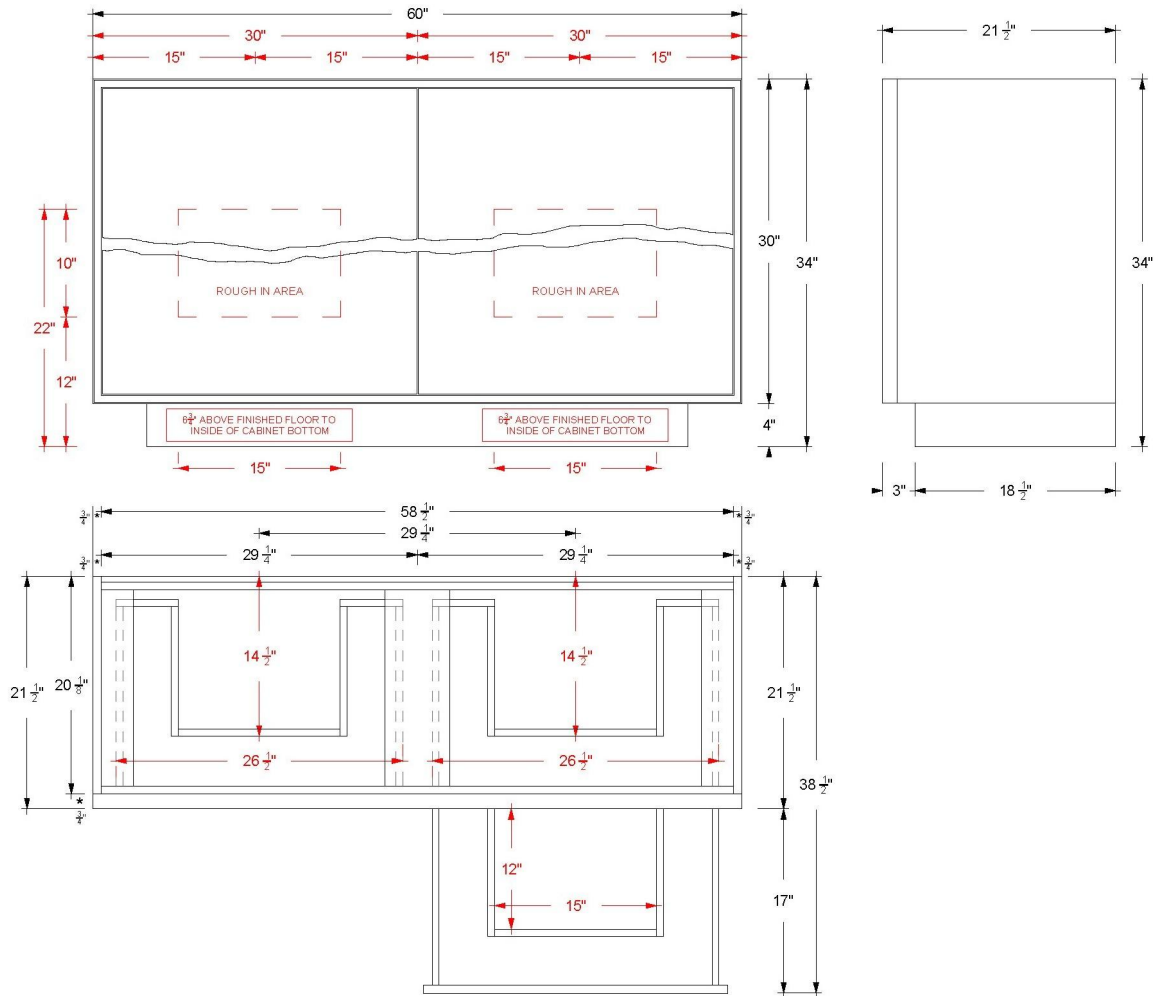

## 60" 4-Drawer Double Bath Vanity

Ventura  
VTD6-60