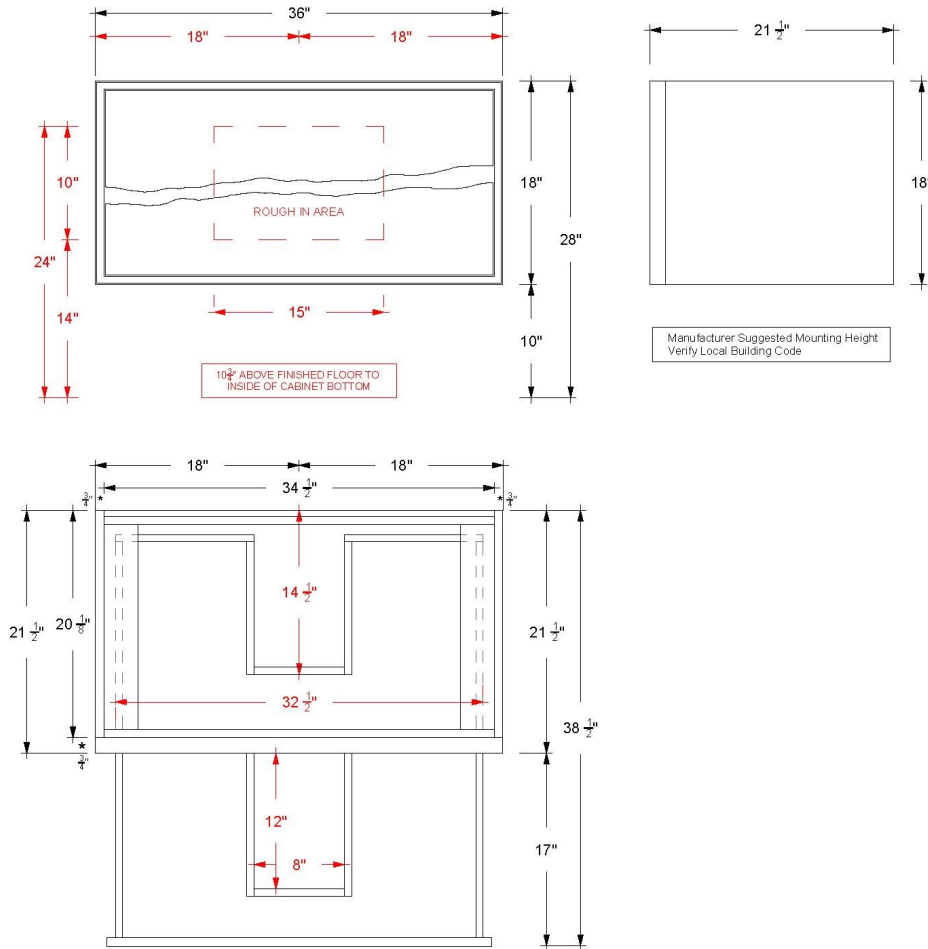

VANDERLOC

36" 2-Drawer Floating Single Bath Vanity

18" Height

Ventura

VTS2-36-F18

Technical Information

All product dimensions are nominal.

- Installation: Bath Vanity
- Number of drawers: 2

Notes

Install this product according to the installation instructions.

Vanderloc® reserves the right to make revisions without notice to product specifications. For the most current Specification Sheet, go to www.vanderloc.com