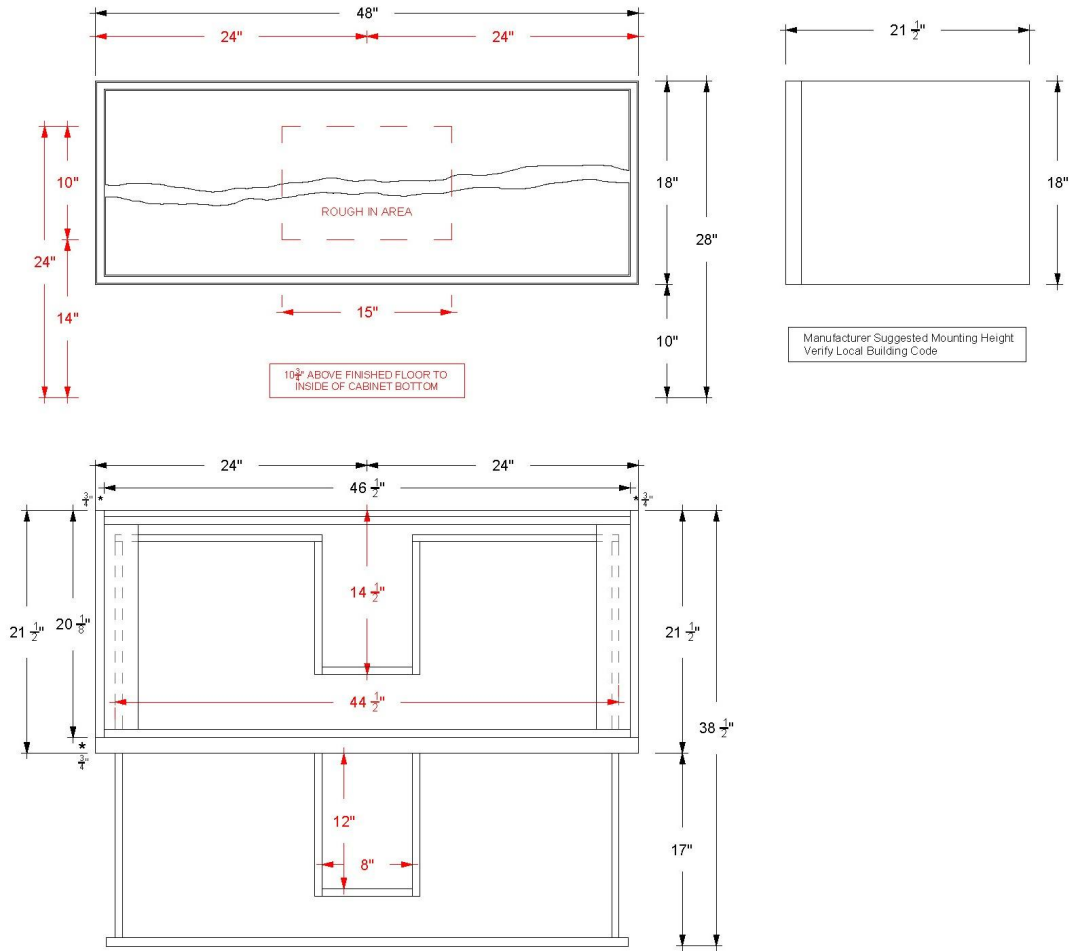

VANDERLOC

48" 2-Drawer Floating Single Bath Vanity

18" Height

Ventura

VTS2-48-F18

Technical Information

All product dimensions are nominal.

- Installation: Bath Vanity
- Number of drawers: 2

Notes

Install this product according to the installation instructions.

Vanderloc® reserves the right to make revisions without notice to product specifications. For the most current Specification Sheet, go to www.vanderloc.com