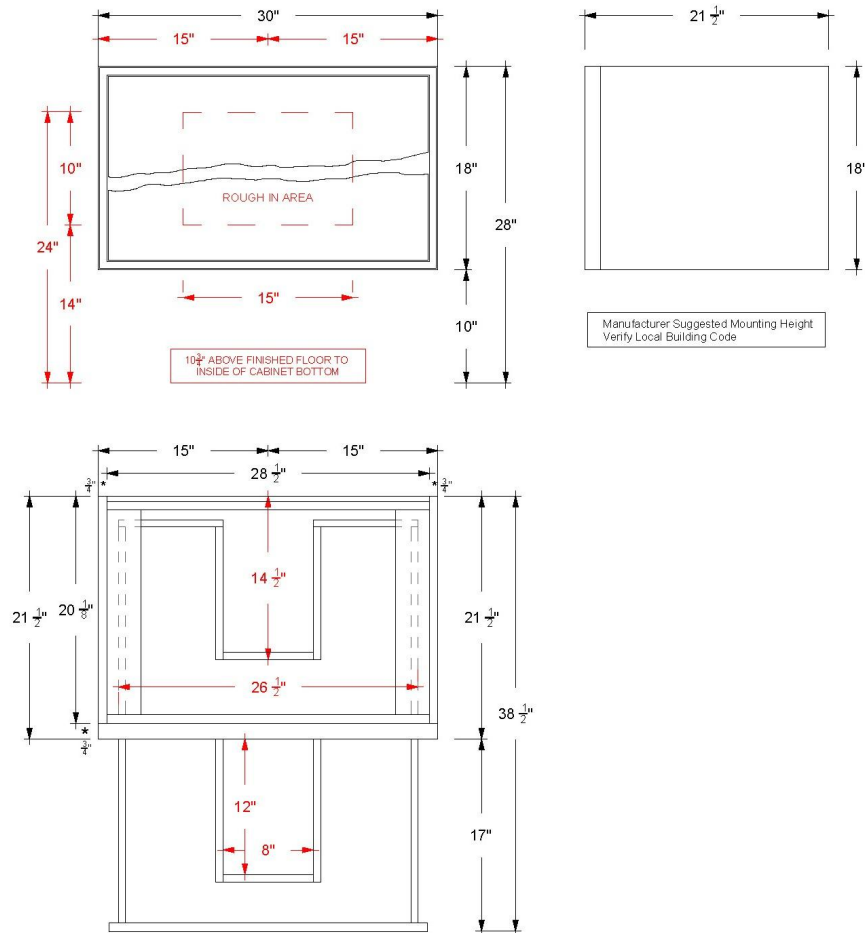

VANDERLOC

30" 2-Drawer Floating Single Bath Vanity

18" Height

Ventura

VTS2-30-F18

Technical Information

All product dimensions are nominal.

- Installation: Bath Vanity
- Number of drawers: 2

Notes

Install this product according to the installation instructions.

Vanderloc® reserves the right to make revisions without notice to product specifications. For the most current Specification Sheet, go to www.vanderloc.com