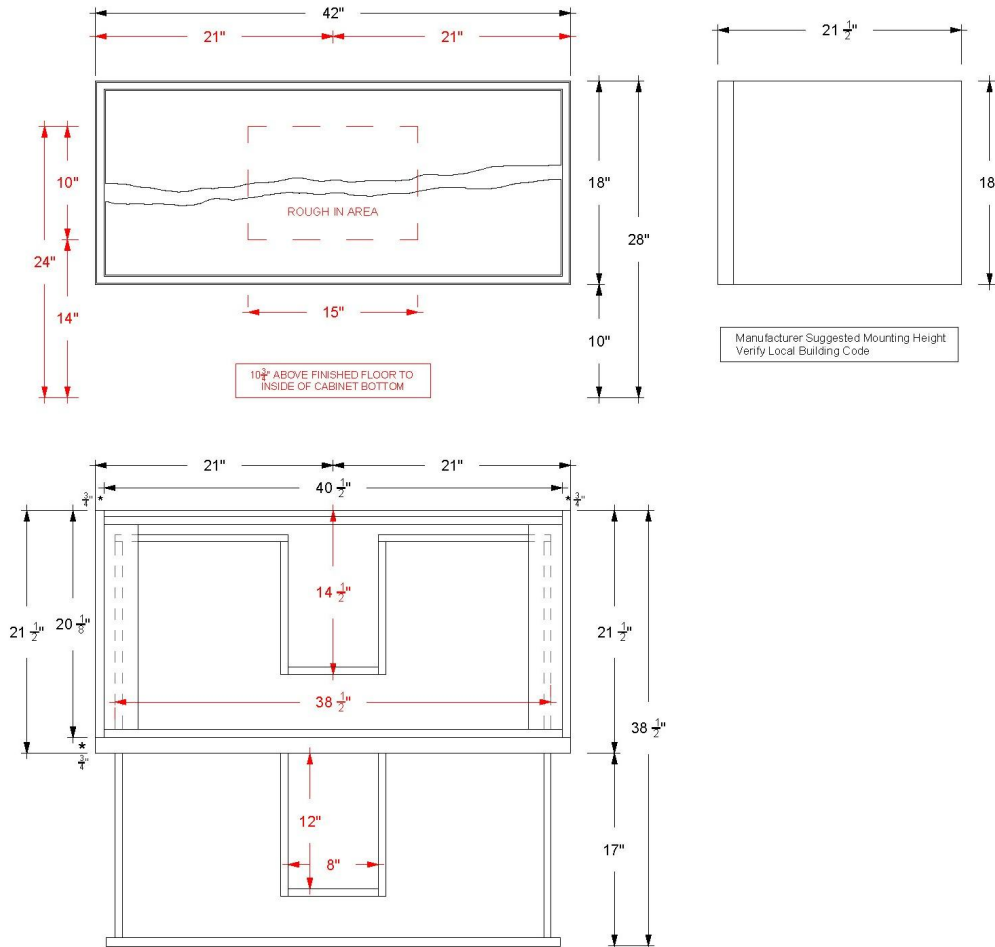

VANDERLOC

42" 2-Drawer Floating Single Bath Vanity

18" Height

Ventura

VTS2-42-F18

Technical Information

All product dimensions are nominal.

- Installation: Bath Vanity
- Number of drawers: 2

Notes

Install this product according to the installation instructions.

Vanderloc® reserves the right to make revisions without notice to product specifications. For the most current Specification Sheet, go to www.vanderloc.com