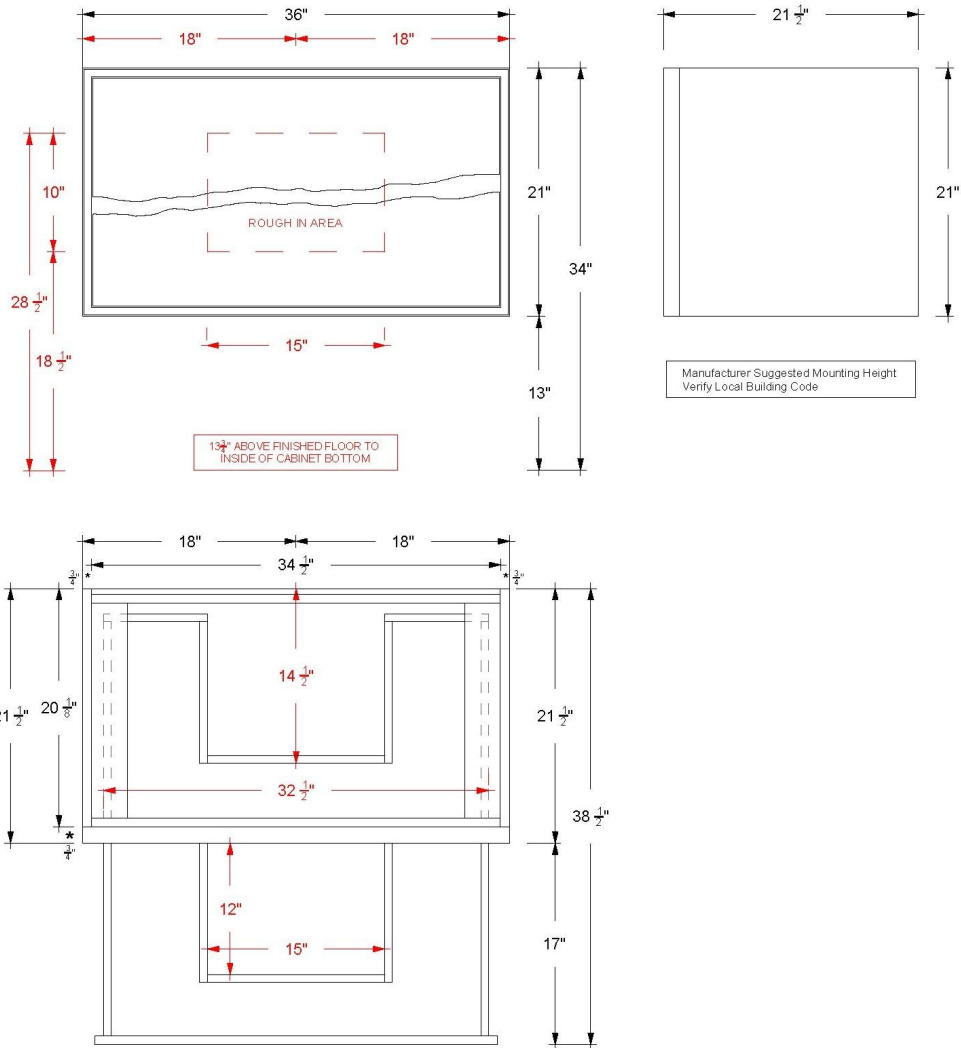

VANDERLOC

30" 2-Drawer Floating Single Bath Vanity

21" Height

Ventura

VTS2-30-F21

Features

- Inset construction with UV-coated plywood cabinet interior
- Live Edge Drawer detail
- 3/4" Angled Frame
- 2 u-shaped fully functional softclose drawers
- Conversion Varnish finish
- French cleat mounting design for assisting with installation
- No Decorative Hardware
- Top and faucet sold separately
- Plumbing rough in area cut-out detailed on page 2
- Made in the US

VANDERLOC

36" 2-Drawer Floating Single Bath Vanity

21" Height

Ventura

VTS2-36-F21

Features

- Inset construction with UV-coated plywood cabinet interior
- Live Edge Drawer detail
- 3/4" Angled Frame
- 2 u-shaped fully functional softclose drawers
- Conversion Varnish finish
- French cleat mounting design for assisting with installation
- No Decorative Hardware
- Top and faucet sold separately
- Plumbing rough in area cut-out detailed on page 2
- Made in the US

Ventura

VTS2-36-F21

Technical Information

All product dimensions are nominal.

- Installation: Bath Vanity
- Number of drawers: 2

Notes

Install this product according to the installation instructions.

Vanderloc® reserves the right to make revisions without notice to product specifications. For the most current Specification Sheet, go to www.vanderloc.com

VANDERLOC

42" 2-Drawer Floating Single Bath Vanity

21" Height

Ventura

VTS2-42-F21

Features

- Inset construction with UV-coated plywood cabinet interior
- Live Edge Drawer detail
- 3/4" Angled Frame
- 2 u-shaped fully functional softclose drawers
- Conversion Varnish finish
- French cleat mounting design for assisting with installation
- No Decorative Hardware
- Top and faucet sold separately
- Plumbing rough in area cut-out detailed on page 2
- Made in the US