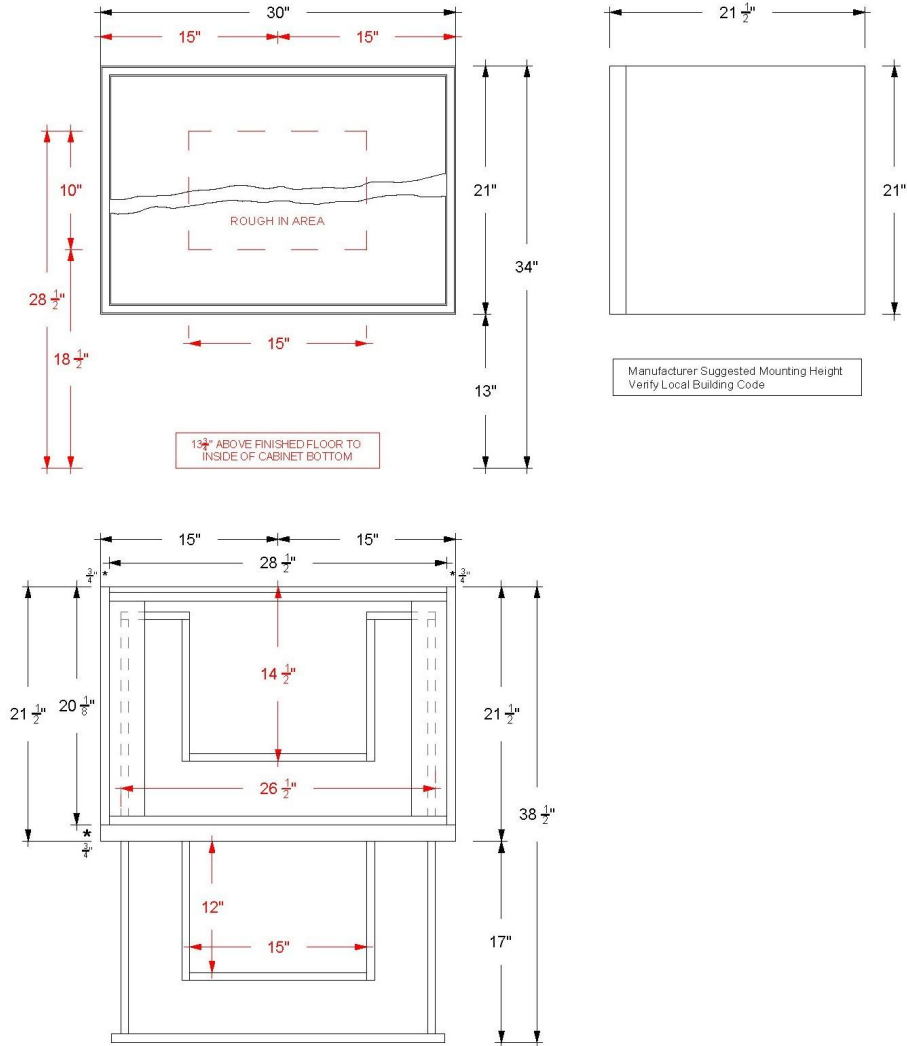

VANDERLOC

30" 2-Drawer Floating Single Bath Vanity

21" Height

Ventura

VTS2-30-F21

Features

- Inset construction with UV-coated plywood cabinet interior
- Live Edge Drawer detail
- 3/4" Angled Frame
- 2 u-shaped fully functional softclose drawers
- Conversion Varnish finish
- French cleat mounting design for assisting with installation
- No Decorative Hardware
- Top and faucet sold separately
- Plumbing rough in area cut-out detailed on page 2
- Made in the US

Ventura

VTS2-30-F21

Technical Information

All product dimensions are nominal.

- Installation: Bath Vanity
- Number of drawers: 2

Notes

Install this product according to the installation instructions.

Vanderloc® reserves the right to make revisions without notice to product specifications. For the most current Specification Sheet, go to www.vanderloc.com

VANDERLOC

36" 2-Drawer Floating Single Bath Vanity

21" Height

Ventura

VTS2-36-F21

Features

- Inset construction with UV-coated plywood cabinet interior
- Live Edge Drawer detail
- 3/4" Angled Frame
- 2 u-shaped fully functional softclose drawers
- Conversion Varnish finish
- French cleat mounting design for assisting with installation
- No Decorative Hardware
- Top and faucet sold separately
- Plumbing rough in area cut-out detailed on page 2
- Made in the US