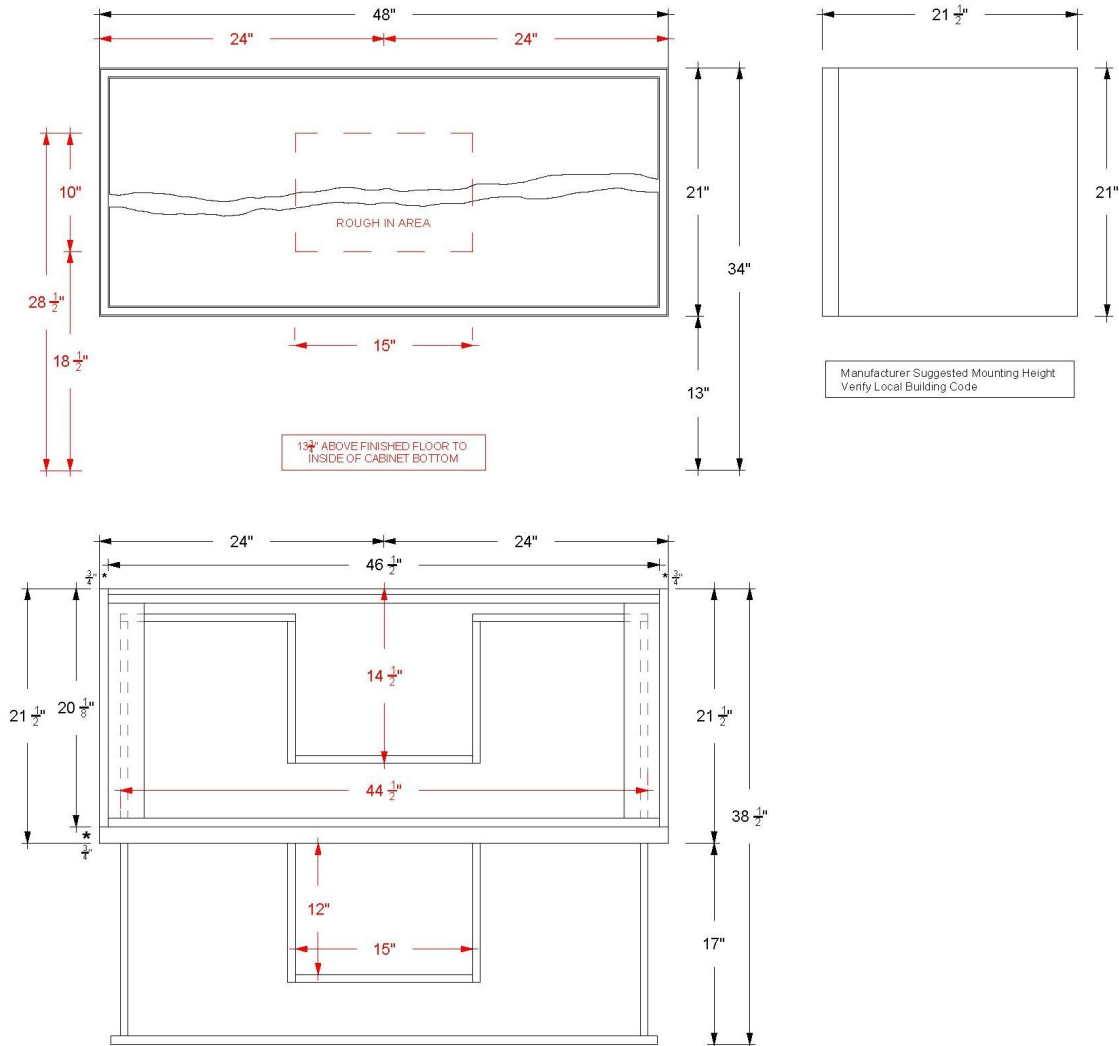

VANDERLOC

30" 2-Drawer Floating Single Bath Vanity

21" Height

Ventura

VTS2-30-F21

Features

- Inset construction with UV-coated plywood cabinet interior
- Live Edge Drawer detail
- 3/4" Angled Frame
- 2 u-shaped fully functional softclose drawers
- Conversion Varnish finish
- French cleat mounting design for assisting with installation
- No Decorative Hardware
- Top and faucet sold separately
- Plumbing rough in area cut-out detailed on page 2
- Made in the US

Ventura

VTS2-30-F21

Technical Information

All product dimensions are nominal.

- Installation: Bath Vanity
- Number of drawers: 2

Notes

Install this product according to the installation instructions.

Vanderloc® reserves the right to make revisions without notice to product specifications. For the most current Specification Sheet, go to www.vanderloc.com

VANDERLOC

36" 2-Drawer Floating Single Bath Vanity

21" Height

Ventura

VTS2-36-F21

Features

- Inset construction with UV-coated plywood cabinet interior
- Live Edge Drawer detail
- 3/4" Angled Frame
- 2 u-shaped fully functional softclose drawers
- Conversion Varnish finish
- French cleat mounting design for assisting with installation
- No Decorative Hardware
- Top and faucet sold separately
- Plumbing rough in area cut-out detailed on page 2
- Made in the US

VTS2-48-F21

Technical Information

All product dimensions are nominal.

- Installation: Bath Vanity
- Number of drawers: 2

Notes

Install this product according to the installation instructions.

VANDERLOC

30" 2-Drawer Floating Single Bath Vanity