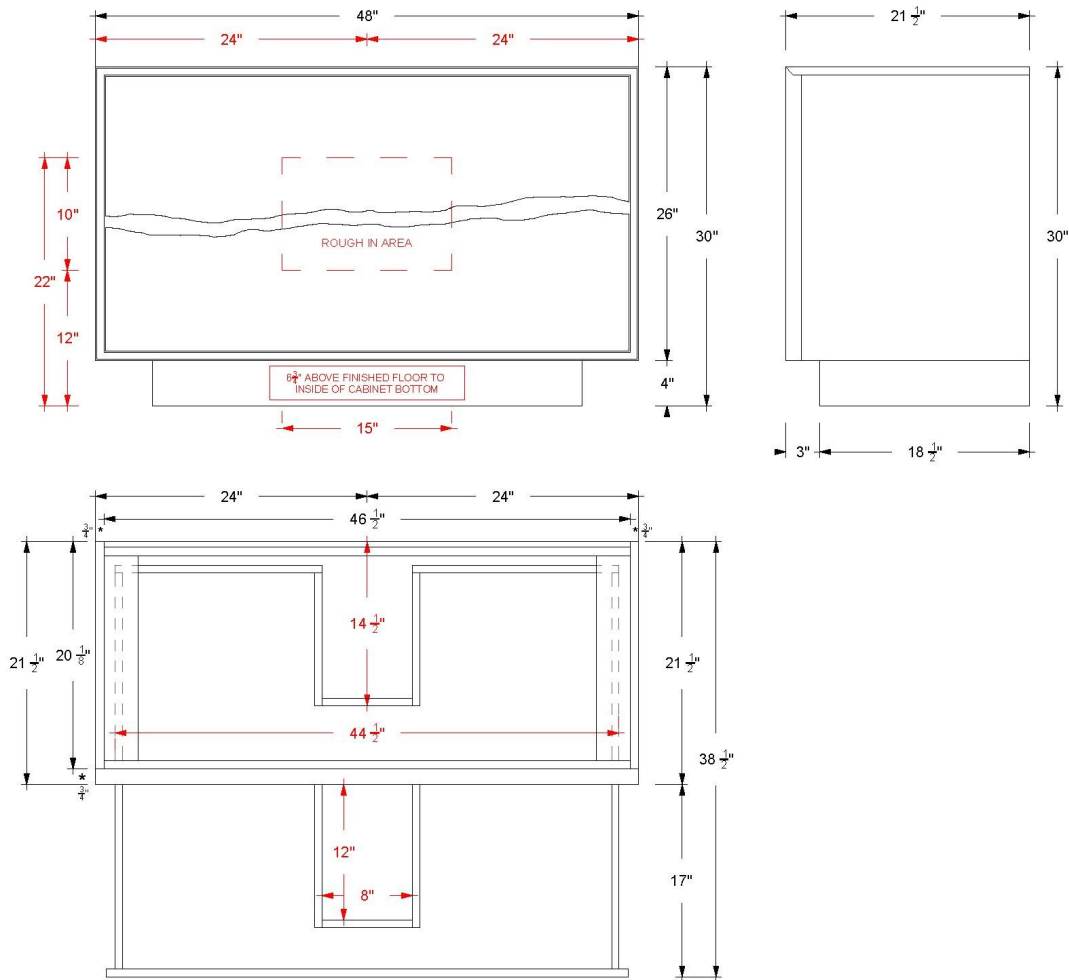

VANDERLOC

48" 2-Drawer Single Bath Vanity

Freestanding 30" Height with Integrated Wood Top

Ventura

VTS2-48-S30-R

Technical Information

All product dimensions are nominal.

- Installation: Bath Vanity
- Number of drawers: 2

Notes

Install this product according to the installation instructions.

Vanderloc® reserves the right to make revisions without notice to product specifications. For the most current Specification Sheet, go to www.vanderloc.com