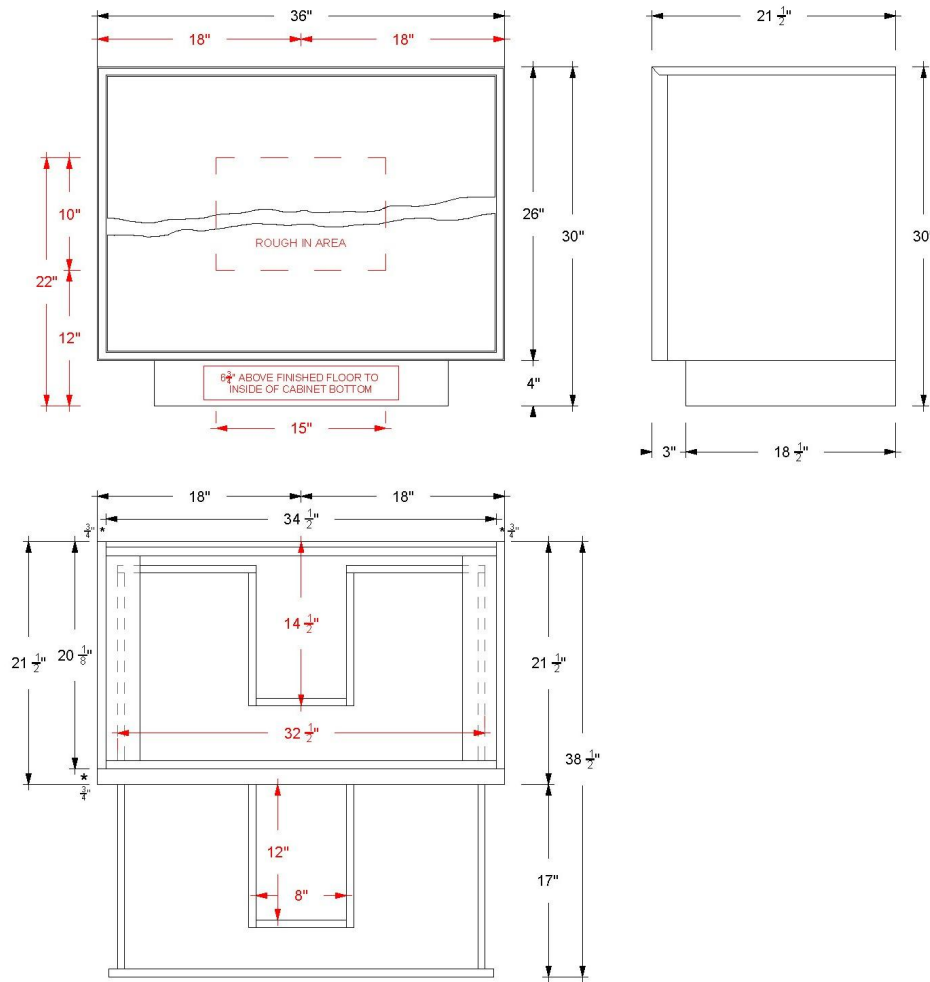

VANDERLOC

30" 2-Drawer Single Bath Vanity

Freestanding 30" Height with Integrated Wood Top

Ventura

VTS2-30-S30-R

Features

- Inset construction with UV-coated plywood cabinet interior
- Live Edge Drawer detail
- 3/4" Angled Frame
- 2 u-shaped fully functional softclose drawers
- Conversion Varnish finish
- 4" Tall base
- No Decorative Hardware
- Integrated Wood Top (No boring operations available)
- Sink and faucet sold separately
- Plumbing rough in area cut-out detailed on page 2
- Made in the US

VANDERLOC

30" 2-Drawer Single Bath Vanity

Freestanding 30" Height with Integrated Wood Top

Ventura
VTS2-30-S30-R

Technical Information

All product dimensions are nominal.

- Installation: Bath Vanity
- Number of drawers: 2

VANDERLOC

36" 2-Drawer Single Bath Vanity

Freestanding 30" Height with Integrated Wood Top

Ventura

VTS2-36-S30-R

Features

- Inset construction with UV-coated plywood cabinet interior
- Live Edge Drawer detail
- 3/4" Angled Frame
- 2 u-shaped fully functional softclose drawers
- Conversion Varnish finish
- 4" Tall base
- No Decorative Hardware
- Integrated Wood Top (No boring operations available)
- Sink and faucet sold separately
- Plumbing rough in area cut-out detailed on page 2
- Made in the US

VANDERLOC

36" 2-Drawer Single Bath Vanity

Freestanding 30" Height with Integrated Wood Top

Ventura
VTS2-36-S30-R

Technical Information

All product dimensions are nominal.

- Installation: Bath Vanity
- Number of drawers: 2