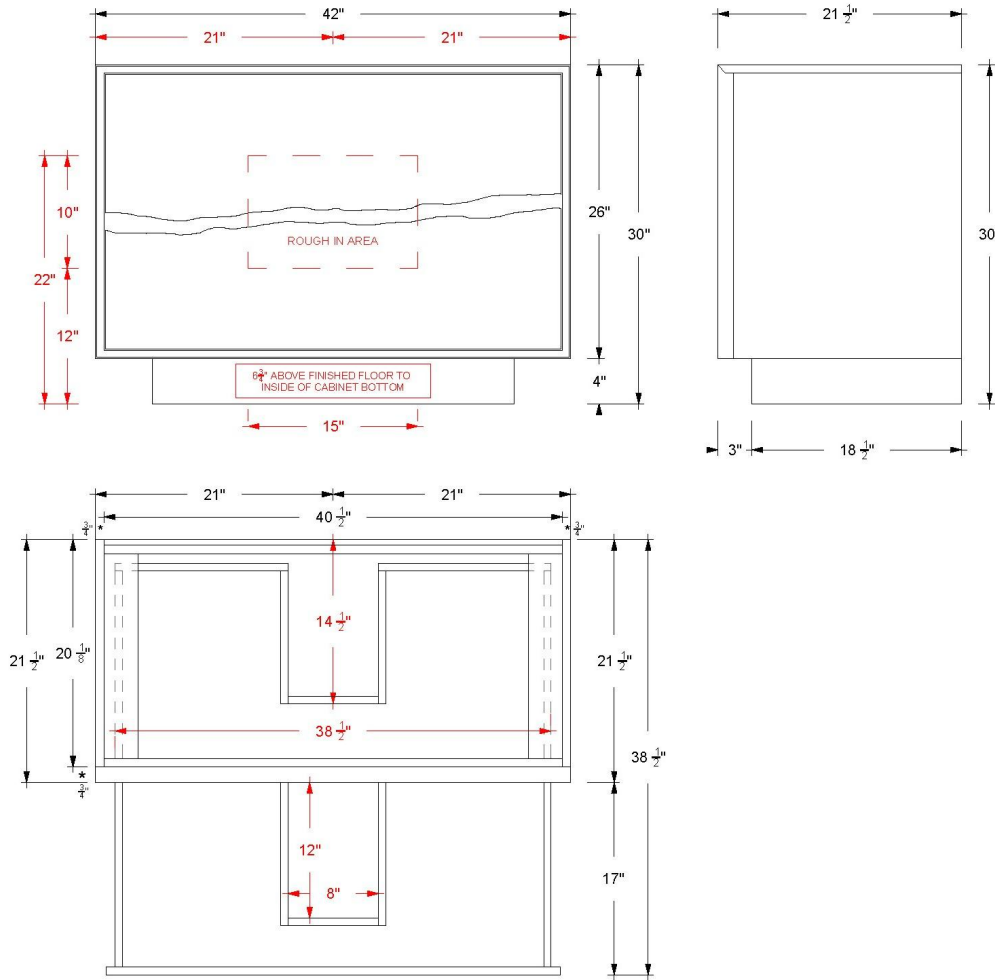

VANDERLOC

30" 2-Drawer Single Bath Vanity

Freestanding 30" Height with Integrated Wood Top

Ventura

VTS2-30-S30-R

Features

- Inset construction with UV-coated plywood cabinet interior
- Live Edge Drawer detail
- 3/4" Angled Frame
- 2 u-shaped fully functional softclose drawers
- Conversion Varnish finish
- 4" Tall base
- No Decorative Hardware
- Integrated Wood Top (No boring operations available)
- Sink and faucet sold separately
- Plumbing rough in area cut-out detailed on page 2
- Made in the US

VANDERLOC

30" 2-Drawer Single Bath Vanity

Freestanding 30" Height with Integrated Wood Top

Ventura
VTS2-30-S30-R

Technical Information

All product dimensions are nominal.

- Installation: Bath Vanity
- Number of drawers: 2

Color tiles intended for reference only.

Wood Finishes

No Hardware

VANDERLOC

42" 2-Drawer Single Bath Vanity

Freestanding 30" Height with Integrated Wood Top

Ventura

VTS2-42-S30-R

Freestanding 30" Height with Integrated Wood Top

Ventura

VTS2-48-S30-R

Features

- Inset construction with UV-coated plywood cabinet interior
- Live Edge Drawer detail
- 3/4" Angled Frame
- 2 u-shaped fully functional softclose drawers
- Conversion Varnish finish
- 4" Tall base
- No Decorative Hardware
- Integrated Wood Top (No boring operations available)
- Sink and faucet sold separately
- Plumbing rough in area cut-out detailed on page 2
- Made in the US