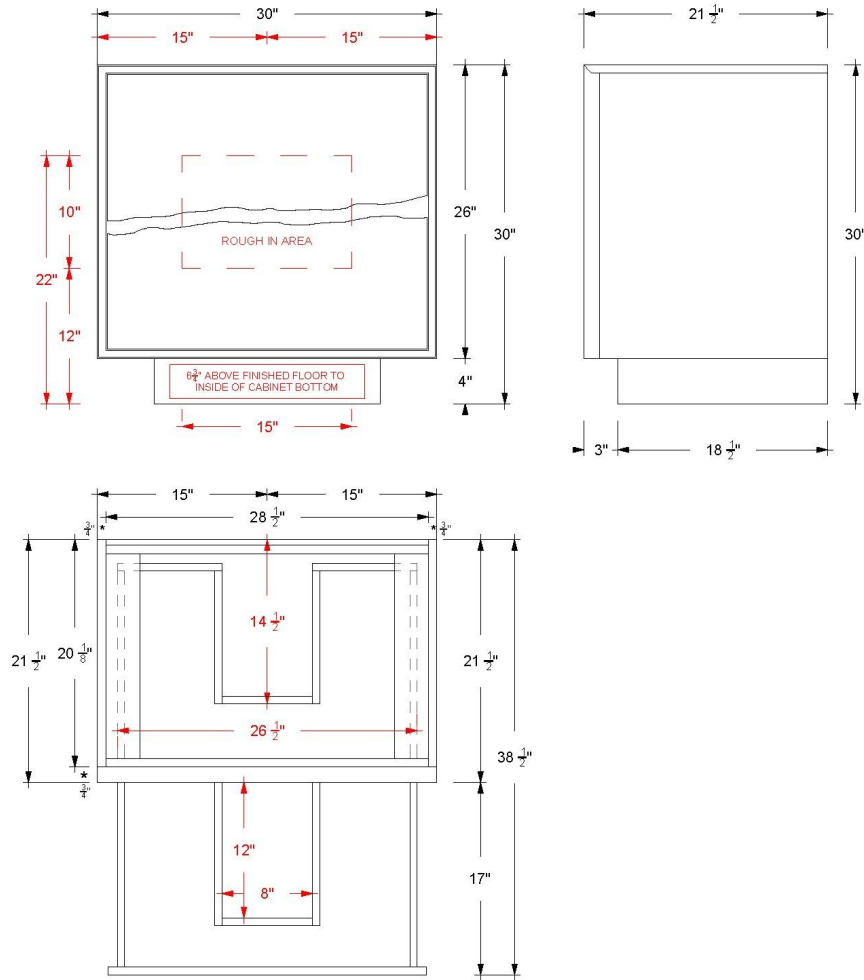

VANDERLOC

30" 2-Drawer Single Bath Vanity

Freestanding 30" Height with Integrated Wood Top

Ventura

VTS2-30-S30-R

Features

- Inset construction with UV-coated plywood cabinet interior
- Live Edge Drawer detail
- 3/4" Angled Frame
- 2 u-shaped fully functional softclose drawers
- Conversion Varnish finish
- 4" Tall base
- No Decorative Hardware
- Integrated Wood Top (No boring operations available)
- Sink and faucet sold separately
- Plumbing rough in area cut-out detailed on page 2
- Made in the US

VANDERLOC

30" 2-Drawer Single Bath Vanity

Freestanding 30" Height with Integrated Wood Top

Ventura
VTS2-30-S30-R

Technical Information

All product dimensions are nominal.

- Installation: Bath Vanity
- Number of drawers: 2

VANDERLOC

36" 2-Drawer Single Bath Vanity

Freestanding 30" Height with Integrated Wood Top

Ventura

VTS2-36-S30-R

Features

- Inset construction with UV-coated plywood cabinet interior
- Live Edge Drawer detail
- 3/4" Angled Frame
- 2 u-shaped fully functional softclose drawers
- Conversion Varnish finish
- 4" Tall base
- No Decorative Hardware
- Integrated Wood Top (No boring operations available)
- Sink and faucet sold separately
- Plumbing rough in area cut-out detailed on page 2
- Made in the US