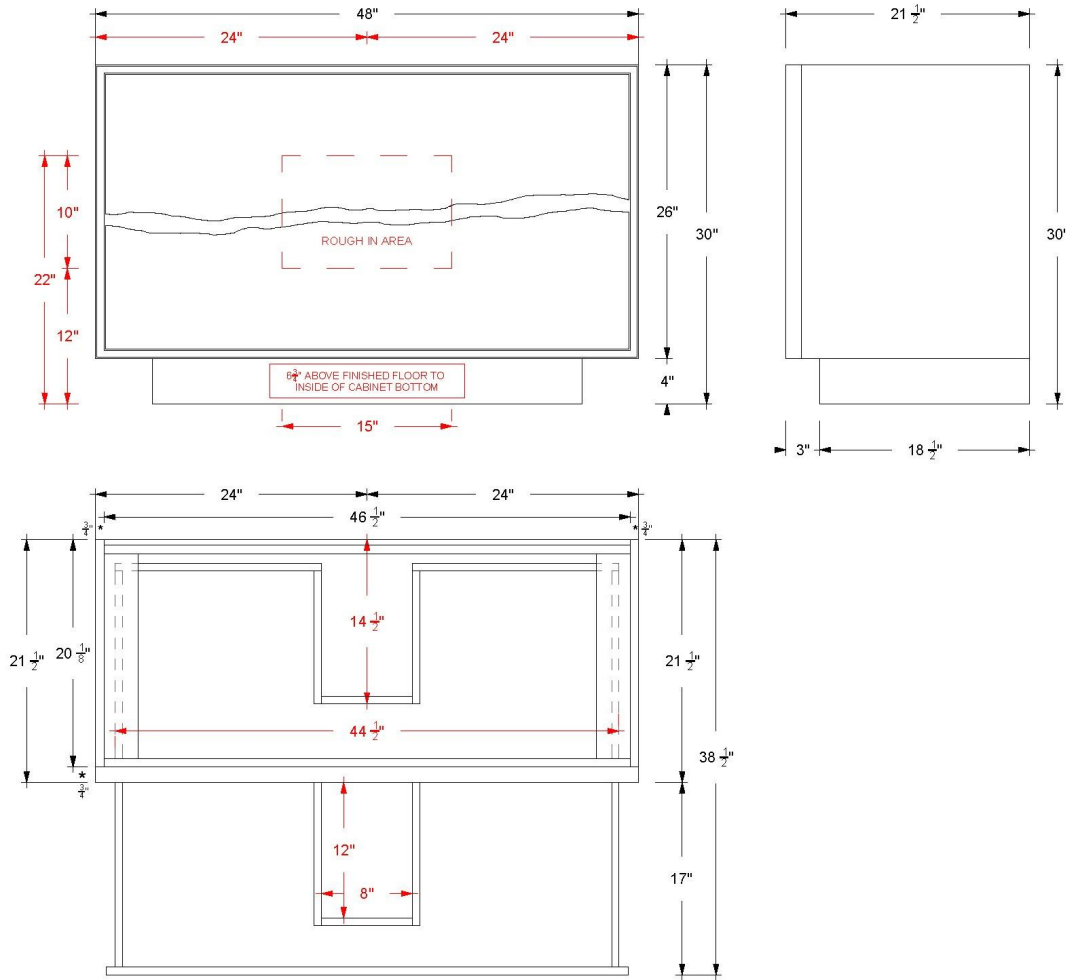

VANDERLOC

30" 2-Drawer Single Bath Vanity

Free Standing 30" Height

Ventura

VTS2-30-S30

Technical Information

All product dimensions are nominal.

- Installation: Bath Vanity
- Number of drawers: 2

VANDERLOC

48" 2-Drawer Single Bath Vanity

Free Standing 30" Height

Ventura

VTS2-48-S30

Technical Information

All product dimensions are nominal.

- Installation: Bath Vanity
- Number of drawers: 2