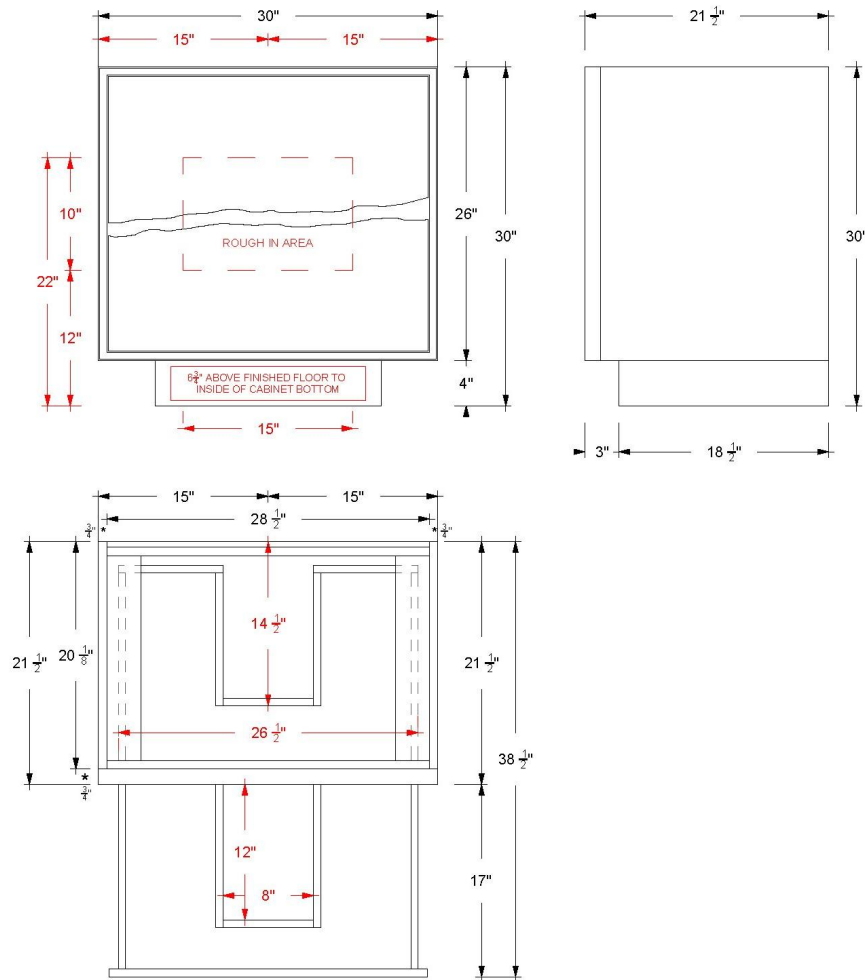

VANDERLOC

30" 2-Drawer Single Bath Vanity

Free Standing 30" Height

Ventura

VTS2-30-S30

Technical Information

All product dimensions are nominal.

- Installation: Bath Vanity
- Number of drawers: 2

Notes

Install this product according to the installation instructions.

Vanderloc® reserves the right to make revisions without notice to product specifications. For the most current Specification Sheet, go to www.vanderloc.com