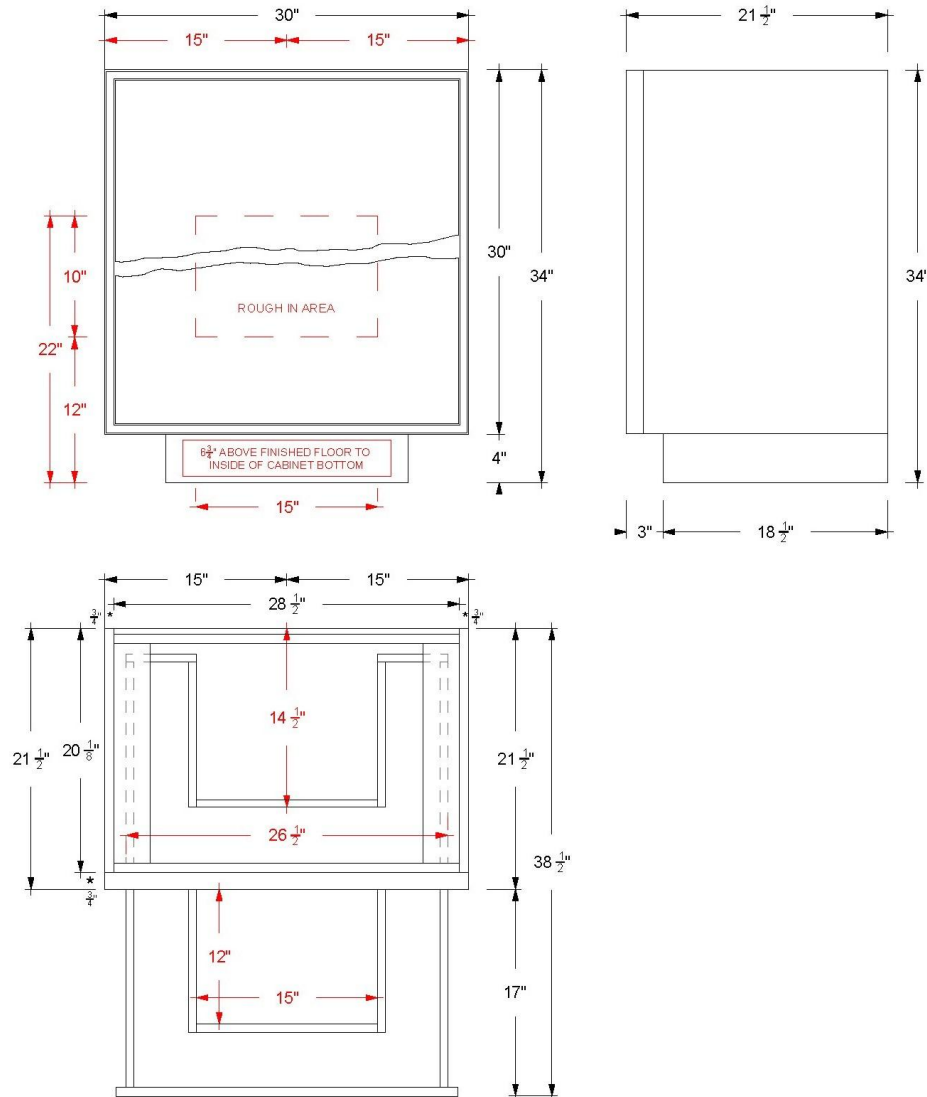

Technical Information

All product dimensions are nominal.

- Installation: Bath Vanity
- Number of drawers: 2

Notes

Install this product according to the installation instructions.