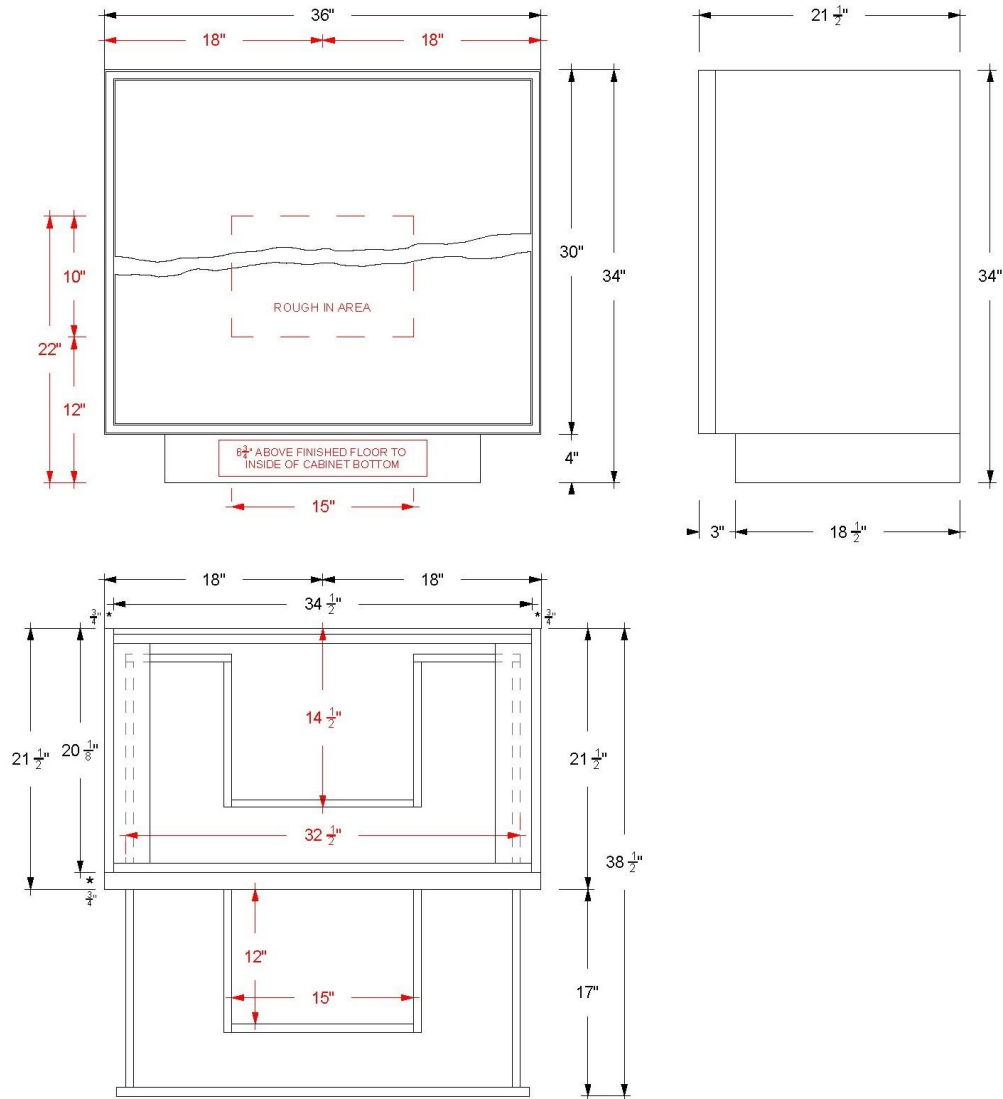

VANDERLOC

36" 2-Drawer Single Bath Vanity

Ventura
VTS2-36

Technical Information

All product dimensions are nominal.

- Installation: Bath Vanity
- Number of drawers: 2

Notes

Install this product according to the installation instructions.