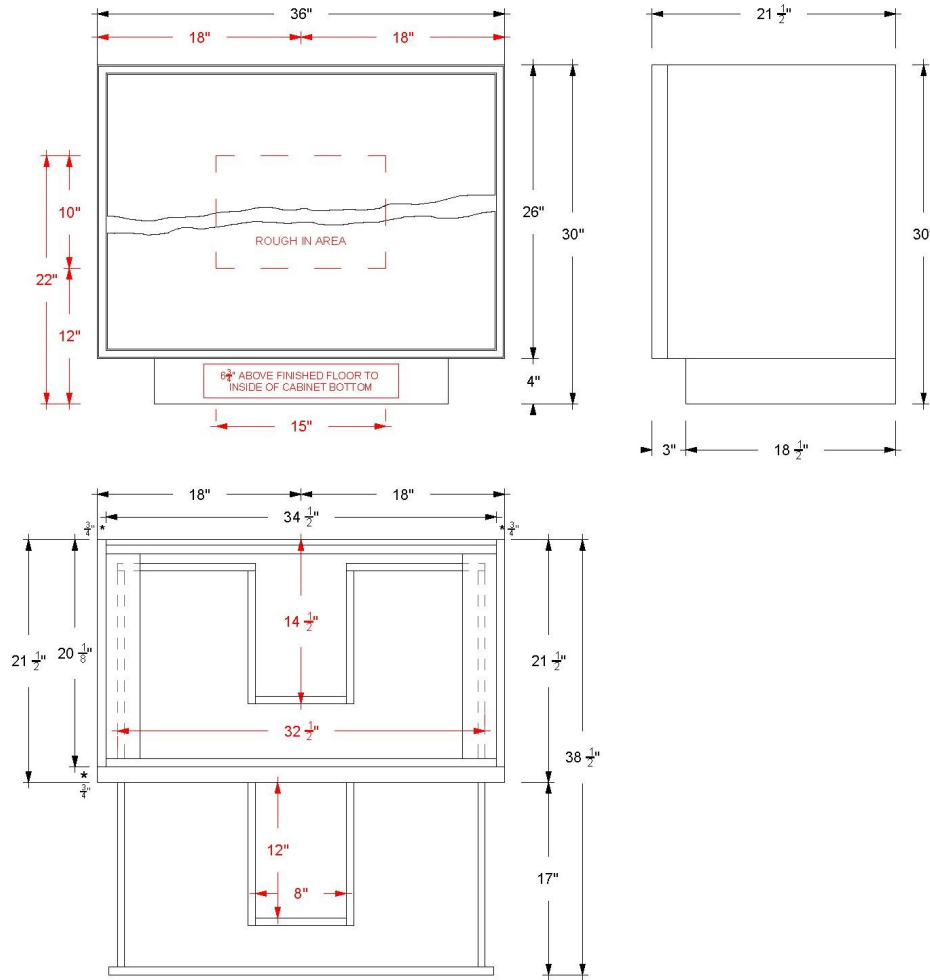

Notes

Install this product according to the installation instructions.

VANDERLOC

36" 2-Drawer Single Bath Vanity

Ventura
VTS2-36

Features

- Inset construction with UV-coated plywood cabinet interior
- Live Edge Drawer detail
- 3/4" Angled Frame
- 2 u-shaped fully functional softclose drawers
- Conversion Varnish finish
- 4" Tall base
- No Decorative Hardware
- Top and faucet sold separately
- Plumbing rough in area cut-out detailed on page 2
- Made in the US

Color tiles intended for reference only.

Wood Finishes

No Hardware

VANDERLOC

36" 2-Drawer Single Bath Vanity

Free Standing 30" Height

Ventura

VTs2-36-S30