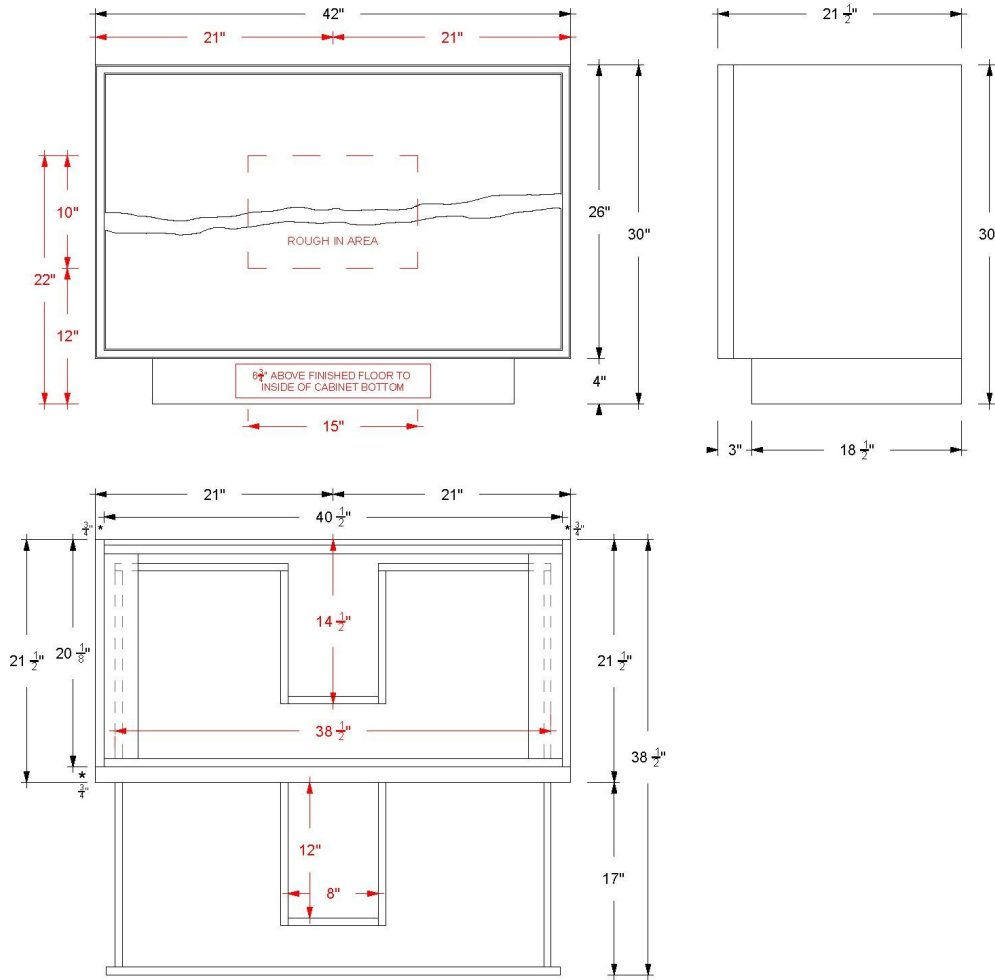

Technical Information

All product dimensions are nominal.

- Installation: Bath Vanity
- Number of drawers: 2

Notes

Install this product according to the installation instructions.

VANDERLOC

42" 2-Drawer Single Bath Vanity

Color tiles intended for reference only.

Wood Finishes

No Hardware

VANDERLOC

42" 2-Drawer Single Bath Vanity

Free Standing 30" Height

Ventura

VTS2-42-S30