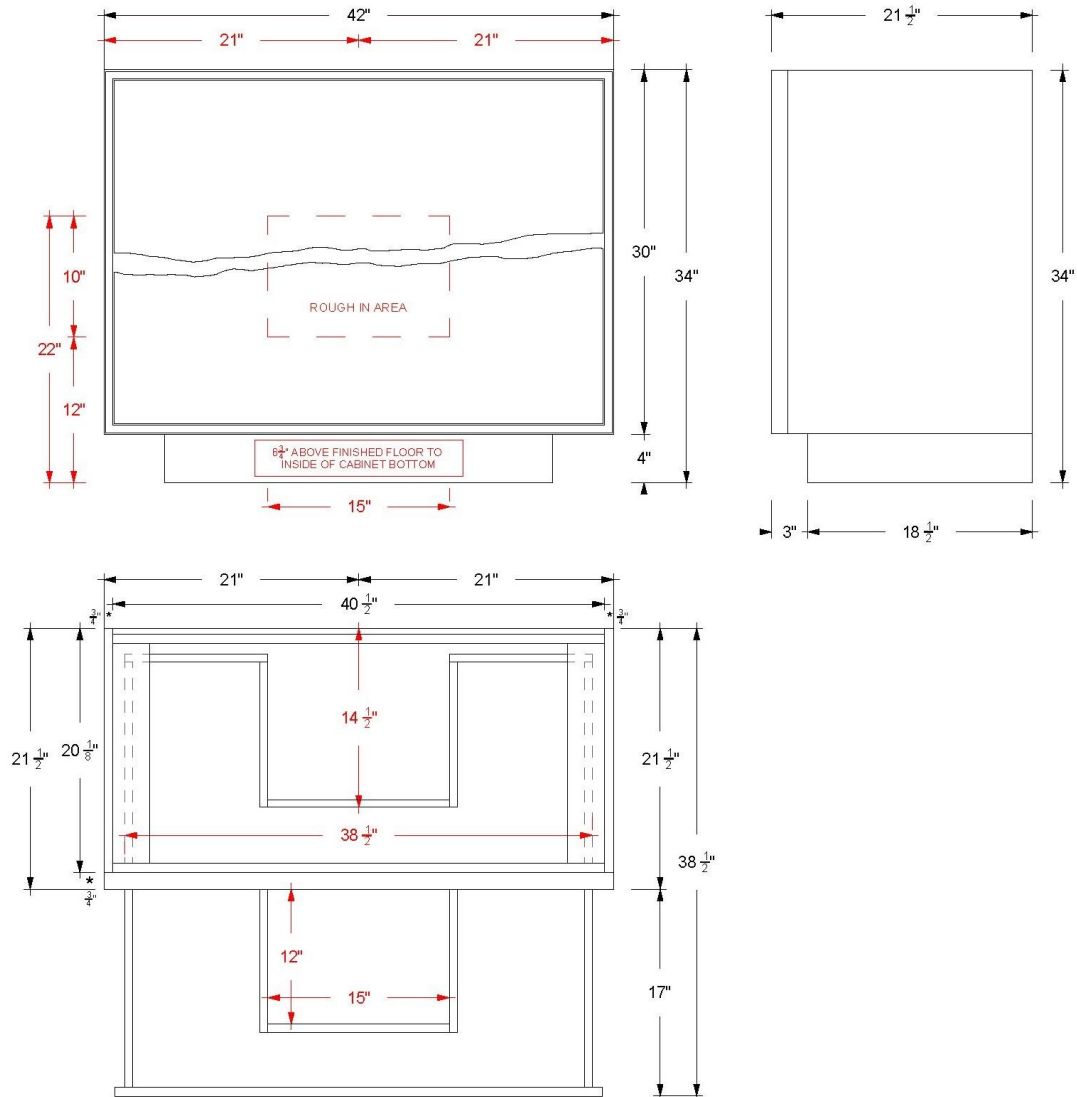

Technical Information

All product dimensions are nominal.

- Installation: Bath Vanity
- Number of drawers: 2

Notes

Install this product according to the installation instructions.