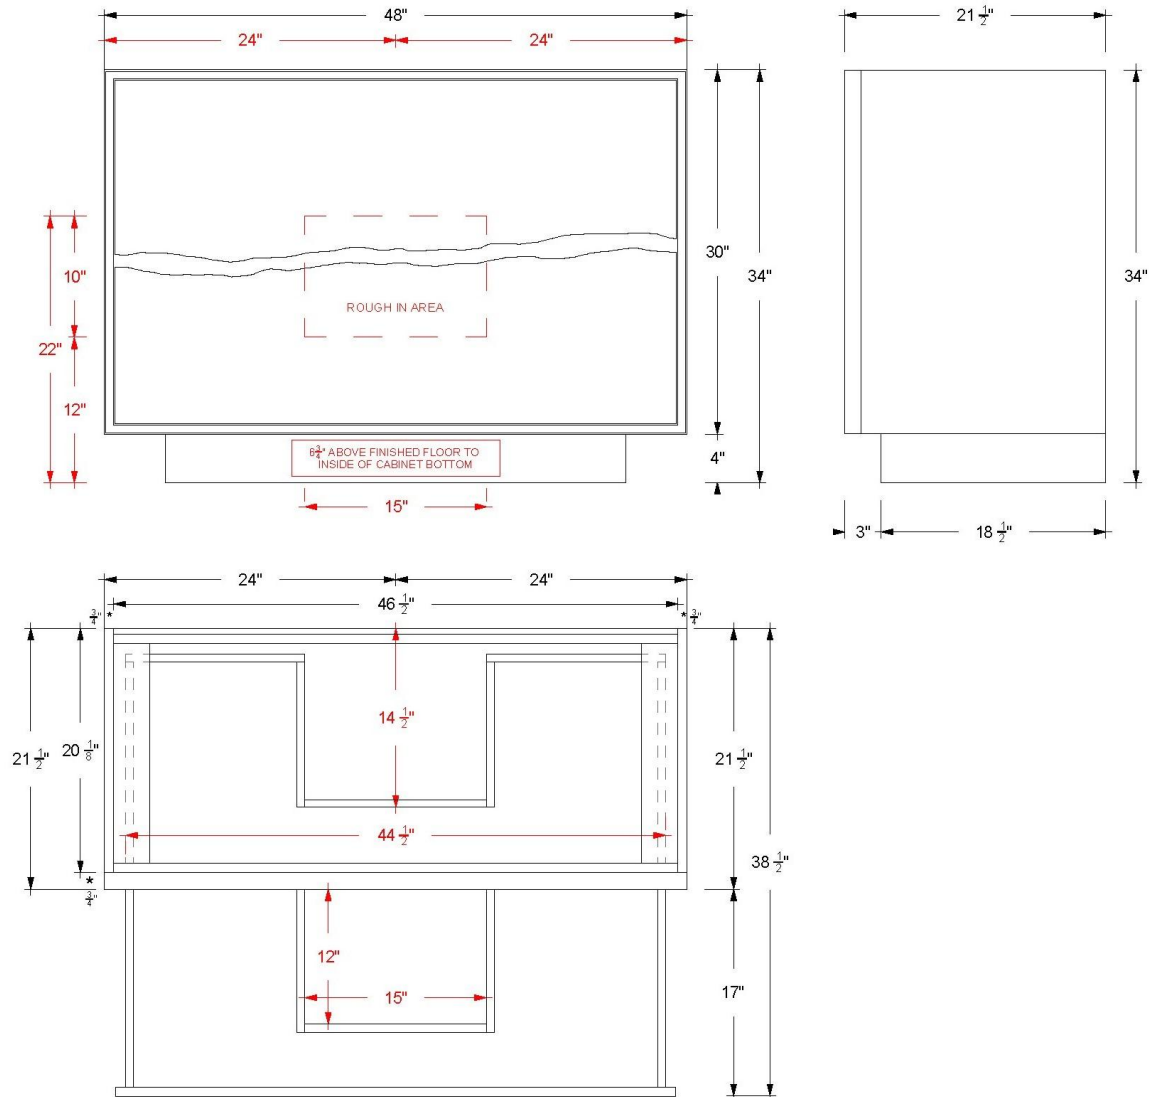

Technical Information

All product dimensions are nominal.

- Installation: Bath Vanity
- Number of drawers: 2

Notes

Install this product according to the installation instructions.